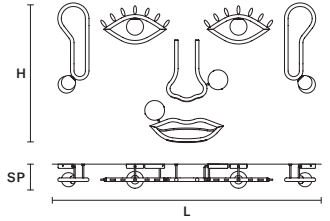

DIMM TRIAC

**VISIO S M2**  

L	28 cm / 11.00"
SP	10 cm / 3.90"
H	61 cm / 24.00"
<b>INTEGRATED LED LIGHTING</b>	
5,5 W CRI>90	
3000 K – 645 NOMINAL LM	

DIMM TRIAC

**VISIO S M4**  

L	52 cm / 20.50"
SP	5 cm / 2.00"
H	18 cm / 7.10"
<b>INTEGRATED LED LIGHTING</b>	
6 W CRI>90	
3000 K – 615 NOMINAL LM	

DIMM NO

**VISIO A FULL** 

L 182 cm / 71.70"  
 SP 17 cm / 6.70"  
 H 99 cm / 39.00"

**INTEGRATED LED LIGHTING**  
 32,6 W CRI>90  
 3000 K – 3673 NOMINAL LM

DIMM NO

**VISIO A SX** 

L 120cm / 47.20"  
 SP 17 cm / 6.70"  
 H 99 cm / 39.00"

**INTEGRATED LED LIGHTING**  
 21,6 W CRI>90  
 3000 K – 2383 NOMINAL LM

DIMM NO

**VISIO A DX** 

L 120cm / 47.20"  
 SP 17 cm / 6.70"  
 H 99 cm / 39.00"

**INTEGRATED LED LIGHTING**  
 21,6 W CRI>90  
 3000 K – 2383 NOMINAL LM

DIMM NO

**VISIO A M1** 

L 48 cm / 18.90"  
 SP 17 cm / 6.70"  
 H 27 cm / 10.60"

**INTEGRATED LED LIGHTING**  
 5,5 W CRI>90  
 3000 K – 645 NOMINAL LM

DIMM NO

**VISIO A M2 SX** 

L 22 cm / 8.70"  
 H 64 cm / 25.20"  
 SP 16 cm / 6.30"