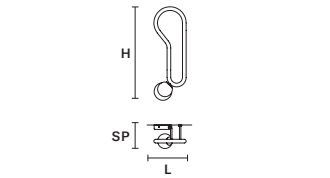

DIMM NO

**VISIO A M1** 

L 48 cm / 18.90"  
 SP 17 cm / 6.70"  
 H 27 cm / 10.60"

**INTEGRATED LED LIGHTING**  
 5,5 W CRI>90  
 3000 K – 645 NOMINAL LM

DIMM NO

**VISIO A M2 SX** 

L 22 cm / 8.70"  
 H 64 cm / 25.20"  
 SP 16 cm / 6.30"

**INTEGRATED LED LIGHTING**  
 5,5 W CRI>90  
 3000 K – 645 NOMINAL LM

DIMM NO

**VISIO A M2 DX** 

L 22 cm / 8.70"  
 H 64 cm / 25.20"  
 SP 16 cm / 6.30"

**INTEGRATED LED LIGHTING**  
 5,5 W CRI>90  
 3000 K – 645 NOMINAL LM