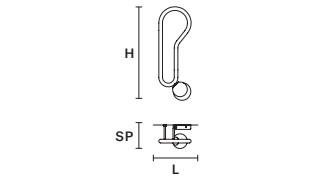

**INTEGRATED LED LIGHTING**  
 5,5 W CRI>90  
 3000 K – 645 NOMINAL LM

DIMM NO

**VISIO A M2 DX** 

L 22 cm / 8.70"  
 H 64 cm / 25.20"  
 SP 16 cm / 6.30"

**INTEGRATED LED LIGHTING**  
 5,5 W CRI>90  
 3000 K – 645 NOMINAL LM

DIMM NO

**VISIO A M3** 

L 43.3 cm / 17.00"  
 H 43 cm / 16.90"  
 SP 12 cm / 4.70"

**INTEGRATED LED LIGHTING**  
 4,6 W CRI>90  
 3000 K – 478 NOMINAL LM

DIMM NO

**VISIO A M4** 

L 56 cm / 22.00"  
 H 30 cm / 11.80"  
 SP 12 cm / 4.70"