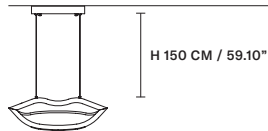

## STANDARD CABLES FOR ALL SUSPENSIONS

**VISIO S FULL**  

L	182 cm / 71.70"
SP	12 cm / 4.70"
H	99 cm / 39.00"
<b>INTEGRATED LED LIGHTING</b>	
32,6 W CRI>90	
3000 K – 3673 NOMINAL LM	

DIMM 0-10V

**VISIO S 1/2**  

L	117 cm / 46.10"
SP	12 cm / 4.70"
H	99 cm / 39.00"
<b>INTEGRATED LED LIGHTING</b>	
21,6 W CRI>90	
3000 K – 2383 NOMINAL LM	

DIMM 0-10V

**VISIO S M1**  

L	48 cm / 18.90"
SP	12 cm / 4.70"
H	27 cm / 10.60"
<b>INTEGRATED LED LIGHTING</b>	
5,5 W CRI>90	
3000 K – 645 NOMINAL LM	

DIMM TRIAC

**VISIO S M2**  

L	28 cm / 11.00"
SP	10 cm / 3.90"
H	61 cm / 24.00"
<b>INTEGRATED LED LIGHTING</b>	
5,5 W CRI>90	
3000 K – 645 NOMINAL LM	

DIMM TRIAC

**VISIO S M4**  

L	52 cm / 20.50"
SP	5 cm / 2.00"
H	18 cm / 7.10"
<b>INTEGRATED LED LIGHTING</b>	
6 W CRI>90	
3000 K – 615 NOMINAL LM	

DIMM NO

**VISIO A FULL** 

L 182 cm / 71.70"  
 SP 17 cm / 6.70"  
 H 99 cm / 39.00"

**INTEGRATED LED LIGHTING**  
 32,6 W CRI>90  
 3000 K – 3673 NOMINAL LM

DIMM NO

**VISIO A SX** 

L 120cm / 47.20"  
 SP 17 cm / 6.70"  
 H 99 cm / 39.00"