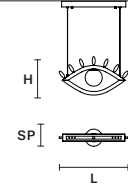

## STANDARD CABLES FOR ALL SUSPENSIONS

**VISIO S FULL**  

L	182 cm / 71.70"
SP	12 cm / 4.70"
H	99 cm / 39.00"
<b>INTEGRATED LED LIGHTING</b>	
32,6 W CRI>90	
3000 K – 3673 NOMINAL LM	

DIMM 0-10V

**VISIO S 1/2**  

L	117 cm / 46.10"
SP	12 cm / 4.70"
H	99 cm / 39.00"
<b>INTEGRATED LED LIGHTING</b>	
21,6 W CRI>90	
3000 K – 2383 NOMINAL LM	

DIMM 0-10V

**VISIO S M1**  

L	48 cm / 18.90"
SP	12 cm / 4.70"
H	27 cm / 10.60"
<b>INTEGRATED LED LIGHTING</b>	
5,5 W CRI>90	
3000 K – 645 NOMINAL LM	

DIMM TRIAC

**VISIO S M2**  

L	28 cm / 11.00"
SP	10 cm / 3.90"
H	61 cm / 24.00"
<b>INTEGRATED LED LIGHTING</b>	
5,5 W CRI>90	
3000 K – 645 NOMINAL LM	

DIMM TRIAC

**VISIO S M4**  

L	52 cm / 20.50"
SP	5 cm / 2.00"
H	18 cm / 7.10"
<b>INTEGRATED LED LIGHTING</b>	
6 W CRI>90	
3000 K – 615 NOMINAL LM	

DIMM NO

**VISIO A FULL** 

L 182 cm / 71.70"  
 SP 17 cm / 6.70"  
 H 99 cm / 39.00"

**INTEGRATED LED LIGHTING**  
 32,6 W CRI>90  
 3000 K – 3673 NOMINAL LM

DIMM NO

**VISIO A SX** 

L 120cm / 47.20"  
 SP 17 cm / 6.70"  
 H 99 cm / 39.00"