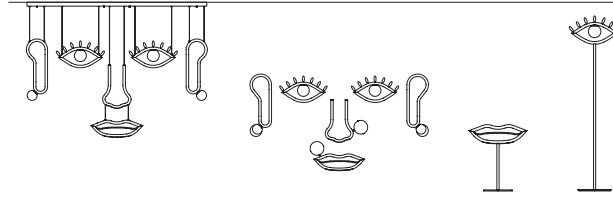

# Visio

SUSPENSION  
APPLIQUE  
TABLE LAMP  
FLOOR LAMP

Painted metal structure. Opal white  
Murano triplex glass diffuser.  
LED lighting.

## STANDARD CABLES FOR ALL SUSPENSIONS

**VISIO S FULL**  

L	182 cm / 71.70"
SP	12 cm / 4.70"
H	99 cm / 39.00"
<b>INTEGRATED LED LIGHTING</b>	
32,6 W CRI>90	
3000 K – 3673 NOMINAL LM	

DIMM 0-10V

**VISIO S 1/2**  