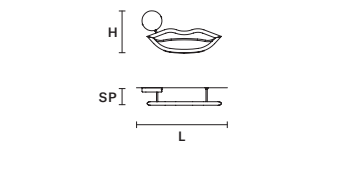

VISIO A M4

L 56 cm / 22.00"
H 30 cm / 11.80"
SP 12 cm / 4.70"

INTEGRATED LED LIGHTING
6 W CRI>90
3000 K – 615 NOMINAL LM

DIMM NO