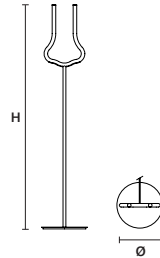

DIMM NO

**VISIO A M3** 

L 43.3 cm / 17.00"  
 H 43 cm / 16.90"  
 SP 12 cm / 4.70"

**INTEGRATED LED LIGHTING**  
 4,6 W CRI>90  
 3000 K – 478 NOMINAL LM

DIMM NO

**VISIO A M4** 

L 56 cm / 22.00"  
 H 30 cm / 11.80"  
 SP 12 cm / 4.70"

DIMM NO

VISIO TL M4 

L	52 cm / 20.50"
H	60 cm / 23.60"
SP	25.5 cm / 10.00"

INTEGRATED LED LIGHTING	
5,3 W CRI>90	
3000 K – 546 NOMINAL LM	

DIMM NO

VISIO STL M1 

L	48 cm / 18.90"
H	166.5 cm / 65.60"
SP	32 cm / 12.60"

INTEGRATED LED LIGHTING	
5,5 W CRI>90	
3000 K – 645 NOMINAL LM	

DIMM NO

VISIO STL M2 

ø	32 cm / 12.60"
H	166 cm / 65.40"

INTEGRATED LED LIGHTING	
5,5 W CRI>90	
3000 K – 645 NOMINAL LM	

DIMM NO

VISIO STL M3 

ø	32 cm / 12.60"
H	155 cm / 61.00"

INTEGRATED LED LIGHTING	
4 W CRI>90	
3000 K – 410 NOMINAL LM	

DIMM NO

VISIO STL M4 

L	52 cm / 20.50"
H	129 cm / 50.80"
SP	32 cm / 12.60"

INTEGRATED LED LIGHTING	
5,3 W CRI>90	
3000 K – 546,6 NOMINAL LM	