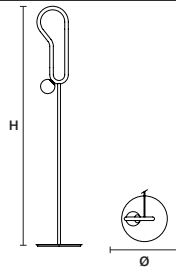

DIMM NO

**VISIO A M3** 

L 43.3 cm / 17.00"  
 H 43 cm / 16.90"  
 SP 12 cm / 4.70"

**INTEGRATED LED LIGHTING**  
 4,6 W CRI>90  
 3000 K – 478 NOMINAL LM

DIMM NO

**VISIO A M4** 

L 56 cm / 22.00"  
 H 30 cm / 11.80"  
 SP 12 cm / 4.70"

DIMM NO

VISIO TL M4 

L	52 cm / 20.50"
H	60 cm / 23.60"
SP	25.5 cm / 10.00"

INTEGRATED LED LIGHTING	
5,3 W CRI>90	
3000 K – 546 NOMINAL LM	

DIMM NO

VISIO STL M1 

L	48 cm / 18.90"
H	166.5 cm / 65.60"
SP	32 cm / 12.60"

INTEGRATED LED LIGHTING	
5,5 W CRI>90	
3000 K – 645 NOMINAL LM	

DIMM NO

VISIO STL M2 

ø	32 cm / 12.60"
H	166 cm / 65.40"

INTEGRATED LED LIGHTING	
5,5 W CRI>90	
3000 K – 645 NOMINAL LM	

DIMM NO

VISIO STL M3 

ø	32 cm / 12.60"
H	155 cm / 61.00"

INTEGRATED LED LIGHTING	
4 W CRI>90	
3000 K – 410 NOMINAL LM	

DIMM NO

VISIO STL M4 

L	52 cm / 20.50"
H	129 cm / 50.80"
SP	32 cm / 12.60"

INTEGRATED LED LIGHTING	
5,3 W CRI>90	
3000 K – 546,6 NOMINAL LM	