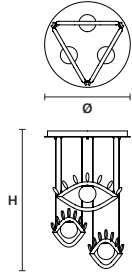

ø	32 cm / 12.60"
H	155 cm / 61.00"

INTEGRATED LED LIGHTING	
4 W CRI>90	
3000 K – 410 NOMINAL LM	

DIMM NO

VISIO STL M4 

L	52 cm / 20.50"
H	129 cm / 50.80"
SP	32 cm / 12.60"

INTEGRATED LED LIGHTING	
5,3 W CRI>90	
3000 K – 546,6 NOMINAL LM	

DIMM NO

VISIO C3 M1 RD 60  

∅ 60 cm / 23.60"  
H MAX 150 cm / 59.10"

INTEGRATED LED LIGHTING

16,5 W CRI>90  
3000 K – 1935 NOMINAL LM

DIMM 0-10V

VISIO C3 M2 RD 40  

∅ 40 cm / 15.70"  
H MAX 150 cm / 59.10"