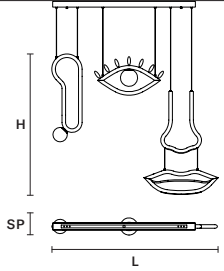

## STANDARD CABLES FOR ALL SUSPENSIONS

**VISIO S FULL**  

L	182 cm / 71.70"
SP	12 cm / 4.70"
H	99 cm / 39.00"
<b>INTEGRATED LED LIGHTING</b>	
32,6 W CRI>90	
3000 K – 3673 NOMINAL LM	

DIMM 0-10V

**VISIO S 1/2**  

L	117 cm / 46.10"
SP	12 cm / 4.70"
H	99 cm / 39.00"
<b>INTEGRATED LED LIGHTING</b>	
21,6 W CRI>90	
3000 K – 2383 NOMINAL LM	

DIMM 0-10V

**VISIO S M1**  

L	48 cm / 18.90"
SP	12 cm / 4.70"
H	27 cm / 10.60"
<b>INTEGRATED LED LIGHTING</b>	
5,5 W CRI>90	
3000 K – 645 NOMINAL LM	

DIMM TRIAC

**VISIO S M2**  

L	28 cm / 11.00"
SP	10 cm / 3.90"
H	61 cm / 24.00"
<b>INTEGRATED LED LIGHTING</b>	
5,5 W CRI>90	
3000 K – 645 NOMINAL LM	

DIMM TRIAC

**VISIO S M4**  

L	52 cm / 20.50"
SP	5 cm / 2.00"
H	18 cm / 7.10"
<b>INTEGRATED LED LIGHTING</b>	
6 W CRI>90	
3000 K – 615 NOMINAL LM	

DIMM NO

**VISIO A FULL** 

L 182 cm / 71.70"  
 SP 17 cm / 6.70"  
 H 99 cm / 39.00"

**INTEGRATED LED LIGHTING**  
 32,6 W CRI>90  
 3000 K – 3673 NOMINAL LM

DIMM NO

**VISIO A SX** 

L 120cm / 47.20"  
 SP 17 cm / 6.70"  
 H 99 cm / 39.00"