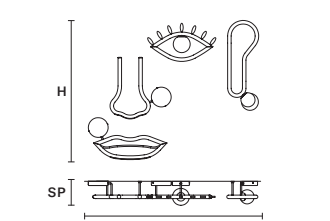

DIMM TRIAC

**VISIO S M2**  

L	28 cm / 11.00"
SP	10 cm / 3.90"
H	61 cm / 24.00"
<b>INTEGRATED LED LIGHTING</b>	
5,5 W CRI>90	
3000 K – 645 NOMINAL LM	

DIMM TRIAC

**VISIO S M4**  

L	52 cm / 20.50"
SP	5 cm / 2.00"
H	18 cm / 7.10"
<b>INTEGRATED LED LIGHTING</b>	
6 W CRI>90	
3000 K – 615 NOMINAL LM	

DIMM NO

**VISIO A FULL** 

L 182 cm / 71.70"  
 SP 17 cm / 6.70"  
 H 99 cm / 39.00"

**INTEGRATED LED LIGHTING**  
 32,6 W CRI>90  
 3000 K – 3673 NOMINAL LM

DIMM NO

**VISIO A SX** 

L 120cm / 47.20"  
 SP 17 cm / 6.70"  
 H 99 cm / 39.00"

**INTEGRATED LED LIGHTING**  
 21,6 W CRI>90  
 3000 K – 2383 NOMINAL LM

DIMM NO

**VISIO A DX** 

L 120cm / 47.20"  
 SP 17 cm / 6.70"  
 H 99 cm / 39.00"

**INTEGRATED LED LIGHTING**  
 21,6 W CRI>90  
 3000 K – 2383 NOMINAL LM

DIMM NO

**VISIO A M1** 

L 48 cm / 18.90"  
 SP 17 cm / 6.70"  
 H 27 cm / 10.60"

**INTEGRATED LED LIGHTING**  
 5,5 W CRI>90  
 3000 K – 645 NOMINAL LM

DIMM NO

**VISIO A M2 SX** 

L 22 cm / 8.70"  
 H 64 cm / 25.20"  
 SP 16 cm / 6.30"