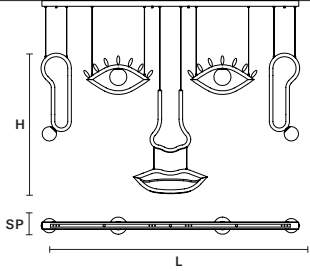

## STANDARD CABLES FOR ALL SUSPENSIONS

**VISIO S FULL**  

L	182 cm / 71.70"
SP	12 cm / 4.70"
H	99 cm / 39.00"
<b>INTEGRATED LED LIGHTING</b>	
32,6 W CRI>90	
3000 K – 3673 NOMINAL LM	

DIMM 0-10V

**VISIO S 1/2**  

L	117 cm / 46.10"
SP	12 cm / 4.70"
H	99 cm / 39.00"
<b>INTEGRATED LED LIGHTING</b>	
21,6 W CRI>90	
3000 K – 2383 NOMINAL LM	

DIMM 0-10V

**VISIO S M1**  

L	48 cm / 18.90"
SP	12 cm / 4.70"
H	27 cm / 10.60"
<b>INTEGRATED LED LIGHTING</b>	
5,5 W CRI>90	
3000 K – 645 NOMINAL LM	

DIMM TRIAC

**VISIO S M2**  

L	28 cm / 11.00"
SP	10 cm / 3.90"
H	61 cm / 24.00"
<b>INTEGRATED LED LIGHTING</b>	
5,5 W CRI>90	
3000 K – 645 NOMINAL LM	

DIMM TRIAC

**VISIO S M4**  

L	52 cm / 20.50"
SP	5 cm / 2.00"
H	18 cm / 7.10"
<b>INTEGRATED LED LIGHTING</b>	
6 W CRI>90	
3000 K – 615 NOMINAL LM	

DIMM NO

**VISIO A FULL** 

L 182 cm / 71.70"  
 SP 17 cm / 6.70"  
 H 99 cm / 39.00"

**INTEGRATED LED LIGHTING**  
 32,6 W CRI>90  
 3000 K – 3673 NOMINAL LM

DIMM NO

**VISIO A SX** 

L 120cm / 47.20"  
 SP 17 cm / 6.70"  
 H 99 cm / 39.00"