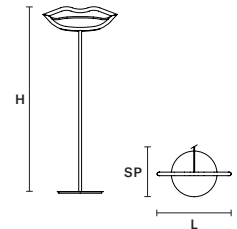

ø	32 cm / 12.60"
H	155 cm / 61.00"

INTEGRATED LED LIGHTING	
4 W CRI>90	
3000 K – 410 NOMINAL LM	

DIMM NO

VISIO STL M4 

L	52 cm / 20.50"
H	129 cm / 50.80"
SP	32 cm / 12.60"

INTEGRATED LED LIGHTING	
5,3 W CRI>90	
3000 K – 546,6 NOMINAL LM	

DIMM NO

VISIO C3 M1 RD 60  

∅ 60 cm / 23.60"  
H MAX 150 cm / 59.10"

INTEGRATED LED LIGHTING

16,5 W CRI>90  
3000 K – 1935 NOMINAL LM

DIMM 0-10V

VISIO C3 M2 RD 40  

∅ 40 cm / 15.70"  
H MAX 150 cm / 59.10"