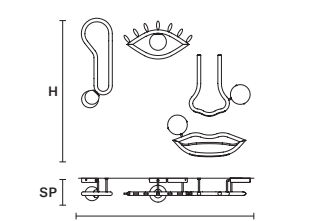

VISIO A SX

L 120cm / 47.20"
SP 17 cm / 6.70"
H 99 cm / 39.00"

INTEGRATED LED LIGHTING
21,6 W CRI>90
3000 K – 2383 NOMINAL LM

DIMM NO