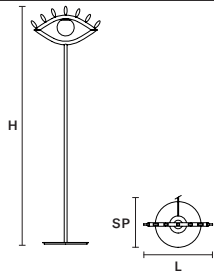

VISIO STL M1

L	48 cm / 18.90"
H	166.5 cm / 65.60"
SP	32 cm / 12.60"

INTEGRATED LED LIGHTING	
5,5 W CRI>90	
3000 K – 645 NOMINAL LM	

DIMM NO