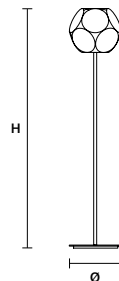

STANDARD CABLES FOR ALL SUSPENSIONS

TIMEO S1 20

Ø 21 cm / 8.26"
H 17 cm / 6.69"

INTEGRATED LED LIGHTING

LED 4 W CRI>90
3000 K - 460 NOMINAL LM
DIMM TRIAC

| TIMEO A | | CE | MD |
|-------------------------|---------------|----|----|
| L | 21 cm / 8.26" | | |
| SP | 19 cm / 7.48" | | |
| H | 20 cm / 7.87" | | |
| INTEGRATED LED LIGHTING | | | |
| LED 4 W CRI>90 | | | |
| 3000 K - 460 NOMINAL LM | | | |
| DIMM TRIAC | | | |

| TIMEO TL | | CE |
|--------------------------|----------------|----|
| ø | 35 cm / 13.77" | |
| H | 30 cm / 11.81" | |
| INTEGRATED LED LIGHTING | | |
| LED 9 W CRI>90 | | |
| 3000 K - 1458 NOMINAL LM | | |
| DIMM OWN BUTTON | | |

| TIMEO STL | | CE |
|--------------------------|-----------------|----|
| ø | 35 cm / 11.81" | |
| H | 160 cm / 62.99" | |
| INTEGRATED LED LIGHTING | | |
| LED 9 W CRI>90 | | |
| 3000 K - 1458 NOMINAL LM | | |
| DIMM OWN BUTTON | | |

TIMEO C5 LN 125 

| | |
|--------------------------------|---|
| L | 125 cm / 49.21" |
| SP | 20 cm / 7.87" |
| H MAX | 140 cm / 55.11" |
| INTEGRATED LED LIGHTING | |
| LED | 20 W CRI>90 3000 K - 2300 NOMINAL LM |
| DIMM | 0-10V |