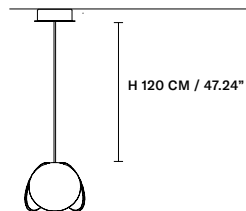

STANDARD CABLES FOR ALL SUSPENSIONS

TIMEO S1 20

Ø 21 cm / 8.26"
H 17 cm / 6.69"

INTEGRATED LED LIGHTING

LED 4 W CRI>90
3000 K - 460 NOMINAL LM
DIMM TRIAC

| TIMEO A | | CE | MD |
|-------------------------|---------------|----|----|
| L | 21 cm / 8.26" | | |
| SP | 19 cm / 7.48" | | |
| H | 20 cm / 7.87" | | |
| INTEGRATED LED LIGHTING | | | |
| LED 4 W CRI>90 | | | |
| 3000 K - 460 NOMINAL LM | | | |
| DIMM TRIAC | | | |

| TIMEO TL | | CE |
|--------------------------|----------------|----|
| ø | 35 cm / 13.77" | |
| H | 30 cm / 11.81" | |
| INTEGRATED LED LIGHTING | | |
| LED 9 W CRI>90 | | |
| 3000 K - 1458 NOMINAL LM | | |
| DIMM OWN BUTTON | | |

| TIMEO STL | | CE |
|--------------------------|-----------------|----|
| ø | 35 cm / 11.81" | |
| H | 160 cm / 62.99" | |
| INTEGRATED LED LIGHTING | | |
| LED 9 W CRI>90 | | |
| 3000 K - 1458 NOMINAL LM | | |
| DIMM OWN BUTTON | | |

TIMEO C5 LN 125 

| | |
|--------------------------------|---|
| L | 125 cm / 49.21" |
| SP | 20 cm / 7.87" |
| H MAX | 140 cm / 55.11" |
| INTEGRATED LED LIGHTING | |
| LED | 20 W CRI>90 3000 K - 2300 NOMINAL LM |
| DIMM | 0-10V |