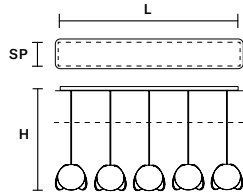

TIMEO C5 LN 125

L	125 cm / 49.21"
SP	20 cm / 7.87"
H MAX	140 cm / 55.11"
INTEGRATED LED LIGHTING	
LED	20 W CRI>90 3000 K - 2300 NOMINAL LM
DIMM	0-10V