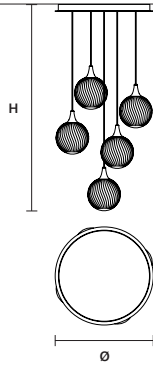

TEE TL1 20

Ø 20 cm / 7.90"  
H 48 cm / 18.90"

STANDARD LIGHTING

1×E12×40 W MAX (NOT INCL.)\*

\* BULB MAX Ø 37 mm L 70 mm

TEE STL1

Ø 30 cm / 11.80"  
H 160 cm / 63.00"

STANDARD LIGHTING

1×E26×60 W MAX (NOT INCL.)\*

\* BULB MAX Ø 62 mm L 185 mm

TEE STL3

L 52 cm / 20.50"  
H 170 cm / 66.90"  
SP 45 cm / 17.70"

STANDARD LIGHTING

2×E12×40 W MAX (NOT INCL.)\*  
1×E26×60 W MAX (NOT INCL.)\*\*

\* BULB MAX Ø 37 MM L 70 MM  
\*\* BULB MAX Ø 62 MM L 185 MM

TEE C3 RD 40

ø 44 cm / 17.30"  
H MAX 175 cm / 68.90"

STANDARD LIGHTING

3×E12×40 W MAX (NOT INCL.)\*

\* BULB MAX Ø 37 mm L 70 mm

TEE C5 RD 60

ø 62 cm / 24.40"  
H MAX 175 cm / 68.90"

STANDARD LIGHTING

5×E12×40 W MAX (NOT INCL.)\*

\* BULB MAX Ø 37 mm L 70 mm

TEE C7 RD 80

ø 80 cm / 31.50"  
H MAX 175 cm / 68.90"

STANDARD LIGHTING

7×E12×40 W MAX (NOT INCL.)\*

\* BULB MAX Ø 37 mm L 70 mm

TEE C3 LN 75