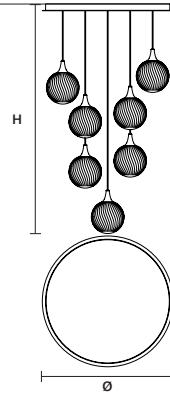

TEE C3 RD 40

ø 44 cm / 17.30"  
H MAX 175 cm / 68.90"

STANDARD LIGHTING

3×E12×40 W MAX (NOT INCL.)\*

\* BULB MAX Ø 37 mm L 70 mm

TEE C5 RD 60

ø 62 cm / 24.40"  
H MAX 175 cm / 68.90"

STANDARD LIGHTING

5×E12×40 W MAX (NOT INCL.)\*

\* BULB MAX Ø 37 mm L 70 mm

TEE C7 RD 80

ø 80 cm / 31.50"  
H MAX 175 cm / 68.90"

STANDARD LIGHTING

7×E12×40 W MAX (NOT INCL.)\*

\* BULB MAX Ø 37 mm L 70 mm

TEE C3 LN 75

L 75 cm / 29.50"  
H MAX 175 cm / 68.90"

STANDARD LIGHTING

3×E12×40 W MAX (NOT INCL.)\*

\* BULB MAX Ø 37 mm L 70 mm

TEE C5 LN 125

L 125 cm / 49.20"  
H MAX 175 cm / 68.90"

STANDARD LIGHTING

5×E12×40 W MAX (NOT INCL.)\*

\* BULB MAX Ø 37 mm L 70 mm

TEE C7 LN 175

L 175 cm / 68.90"  
H MAX 175 cm / 68.90"

STANDARD LIGHTING

7×E12×40 W MAX (NOT INCL.)\*

\* BULB MAX Ø 37 mm L 70 mm