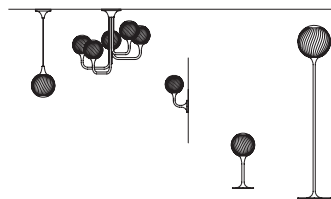

Tee

SUSPENSION
CEILING
APPLIQUE
TABLE LAMP
FLOOR LAMP