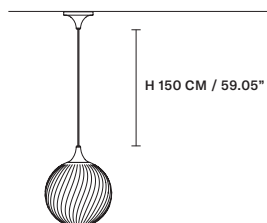

STANDARD CABLES FOR ALL SUSPENSIONS