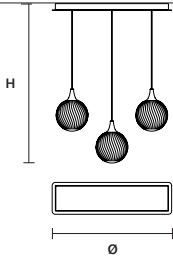

TEE C3 RD 40

ø 44 cm / 17.30"  
H MAX 175 cm / 68.90"

STANDARD LIGHTING

3×E12×40 W MAX (NOT INCL.)\*

\* BULB MAX Ø 37 mm L 70 mm

TEE C5 RD 60

ø 62 cm / 24.40"  
H MAX 175 cm / 68.90"

STANDARD LIGHTING

5×E12×40 W MAX (NOT INCL.)\*

\* BULB MAX Ø 37 mm L 70 mm

TEE C7 RD 80

ø 80 cm / 31.50"  
H MAX 175 cm / 68.90"

STANDARD LIGHTING

7×E12×40 W MAX (NOT INCL.)\*

\* BULB MAX Ø 37 mm L 70 mm

TEE C3 LN 75

L 75 cm / 29.50"  
H MAX 175 cm / 68.90"

STANDARD LIGHTING

3×E12×40 W MAX (NOT INCL.)\*

\* BULB MAX Ø 37 mm L 70 mm

TEE C5 LN 125

L 125 cm / 49.20"  
H MAX 175 cm / 68.90"

STANDARD LIGHTING

5×E12×40 W MAX (NOT INCL.)\*