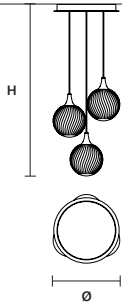

TEE TL1 20

Ø 20 cm / 7.90"  
H 48 cm / 18.90"

STANDARD LIGHTING

1×E12×40 W MAX (NOT INCL.)\*

\* BULB MAX Ø 37 mm L 70 mm

TEE STL1

Ø 30 cm / 11.80"  
H 160 cm / 63.00"

STANDARD LIGHTING

1×E26×60 W MAX (NOT INCL.)\*

\* BULB MAX Ø 62 mm L 185 mm

TEE STL3

L 52 cm / 20.50"  
H 170 cm / 66.90"  
SP 45 cm / 17.70"

STANDARD LIGHTING

2×E12×40 W MAX (NOT INCL.)\*  
1×E26×60 W MAX (NOT INCL.)\*\*

\* BULB MAX Ø 37 MM L 70 MM  
\*\* BULB MAX Ø 62 MM L 185 MM

TEE C3 RD 40

ø 44 cm / 17.30"  
H MAX 175 cm / 68.90"

STANDARD LIGHTING

3×E12×40 W MAX (NOT INCL.)\*

\* BULB MAX Ø 37 mm L 70 mm

TEE C5 RD 60

ø 62 cm / 24.40"  
H MAX 175 cm / 68.90"

STANDARD LIGHTING

5×E12×40 W MAX (NOT INCL.)\*

\* BULB MAX Ø 37 mm L 70 mm

TEE C7 RD 80

ø 80 cm / 31.50"  
H MAX 175 cm / 68.90"

STANDARD LIGHTING

7×E12×40 W MAX (NOT INCL.)\*

\* BULB MAX Ø 37 mm L 70 mm

TEE C3 LN 75