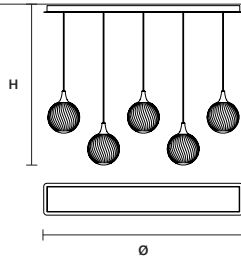

L 75 cm / 29.50"  
H MAX 175 cm / 68.90"

STANDARD LIGHTING

3×E12×40 W MAX (NOT INCL.)\*

\* BULB MAX Ø 37 mm L 70 mm

TEE C5 LN 125

L 125 cm / 49.20"  
H MAX 175 cm / 68.90"

STANDARD LIGHTING

5×E12×40 W MAX (NOT INCL.)\*

\* BULB MAX Ø 37 mm L 70 mm

TEE C7 LN 175

L 175 cm / 68.90"  
H MAX 175 cm / 68.90"

STANDARD LIGHTING

7×E12×40 W MAX (NOT INCL.)\*

\* BULB MAX Ø 37 mm L 70 mm