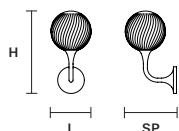

STANDARD LIGHTING  
8x E12x40 W MAX (NOT INCL.)\*

\* BULB MAX Ø 37 mm L 70 mm

TEE A1 20

L 20 cm / 7.90"  
H 41 cm / 16.10"  
SP 26 cm / 10.20"

STANDARD LIGHTING

1×E12×40 W MAX (NOT INCL.)\*

\* BULB MAX Ø 37 mm L 70 mm

TEE TL1 20

Ø 20 cm / 7.90"  
H 48 cm / 18.90"

STANDARD LIGHTING

1×E12×40 W MAX (NOT INCL.)\*

\* BULB MAX Ø 37 mm L 70 mm

TEE STL1

Ø 30 cm / 11.80"  
H 160 cm / 63.00"

STANDARD LIGHTING