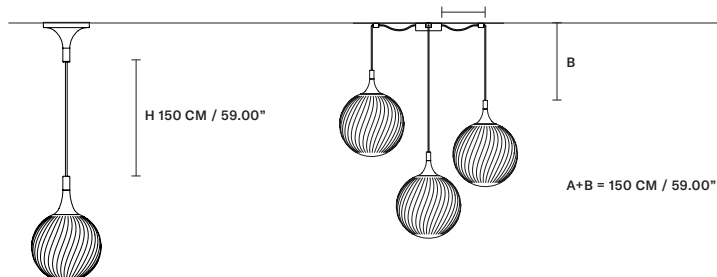

STANDARD

Polyethylene diffusers

STANDARD CABLES FOR ALL SUSPENSIONS

TEE OUT S1 20   IP54

ø 20 cm / 7.90"
H 30 cm / 11.80"

STANDARD LIGHTING
USA 1 x E12x40 W MAX (NOT INCL.)*

* BULB MAX Ø 37 mm L 110 mm

TEE OUT S1 30   IP54

ø 30 cm / 11.80"
H 40 cm / 15.70"

STANDARD LIGHTING
USA 1 x E26x60 W MAX (NOT INCL.)*

* BULB MAX Ø 62 mm L 185 mm

TEE OUT S3   IP54

STANDARD LIGHTING
USA 3 x E26x60 W MAX (NOT INCL.)*

* BULB MAX Ø 62 mm L 185 mm