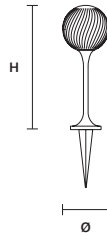

STANDARD LIGHTING

USA 1xE26x60 W MAX (NOT INCL.)*

* BULB MAX Ø 62 mm L 185 mm

: for the US market, refer to the relevant price list.

TEE OUT BOL FIX 20 **CE**  **IP54**

∅ 20 cm / 7.90"
H 55 cm / 21.70"

STANDARD LIGHTING
USA 1xE12x40 W MAX (NOT INCL.)*

* BULB MAX Ø 37 MM L 110 MM

TEE OUT BOL STAKE 20 **CE**  **IP54**

∅ 20 cm / 7.90"
H 55 cm / 21.70"

STANDARD LIGHTING
USA 1xE12x40 W MAX (NOT INCL.)*

* BULB MAX Ø 37 MM L 110 MM

TEE OUT BOL FIX 30 **CE**  **IP54**

∅ 30 cm / 11.80"
H 80 cm / 31.50"

STANDARD LIGHTING
USA 1xE26x60 W MAX (NOT INCL.)*

* BULB MAX Ø 62 mm L 185 mm

TEE OUT BOL STAKE 30 **CE**  **IP54**

∅ 30 cm / 11.80"
H 80 cm / 31.50"

STANDARD LIGHTING
USA 1xE26x60 W MAX (NOT INCL.)*

* BULB MAX Ø 62 mm L 185 mm

TEE OUT STL1 SELF **CE**  **IP54**

∅ 30 cm / 11.80"
H 160 cm / 63.00"

STANDARD LIGHTING
USA 1xE26x60 W MAX (NOT INCL.)*

* BULB MAX Ø 62 mm L 185 mm

TEE OUT STL1 FIX **CE**  **IP54**