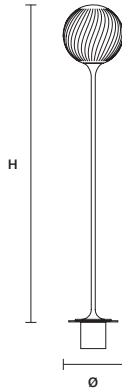

* BULB MAX Ø 37 MM L 110 MM

TEE OUT BOL STAKE 20 **CE**  **IP54**

∅ 20 cm / 7.90"
H 55 cm / 21.70"

STANDARD LIGHTING
USA 1xE12x40 W MAX (NOT INCL.)*

* BULB MAX Ø 37 MM L 110 MM

TEE OUT BOL FIX 30 **CE**  **IP54**

∅ 30 cm / 11.80"
H 80 cm / 31.50"

STANDARD LIGHTING
USA 1xE26x60 W MAX (NOT INCL.)*

* BULB MAX Ø 62 mm L 185 mm

TEE OUT BOL STAKE 30 **CE**  **IP54**

∅ 30 cm / 11.80"
H 80 cm / 31.50"

STANDARD LIGHTING
USA 1xE26x60 W MAX (NOT INCL.)*

* BULB MAX Ø 62 mm L 185 mm

TEE OUT STL1 SELF **CE**  **IP54**

∅ 30 cm / 11.80"
H 160 cm / 63.00"

STANDARD LIGHTING
USA 1xE26x60 W MAX (NOT INCL.)*

* BULB MAX Ø 62 mm L 185 mm

TEE OUT STL1 FIX **CE**  **IP54**

∅ 30 cm / 11.80"
H 160 cm / 63.00"

STANDARD LIGHTING
USA 1xE26x60 W MAX (NOT INCL.)*

* BULB MAX Ø 62 mm L 185 mm

TEE OUT STL1 STAKE **CE**  **IP54**

∅ 30 cm / 11.80"
H 160 cm / 63.00"

STANDARD LIGHTING
USA 1xE26x60 W MAX (NOT INCL.)*