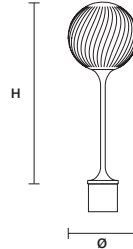

STANDARD LIGHTING

USA 1xE26x60 W MAX (NOT INCL.)*

* BULB MAX Ø 62 mm L 185 mm

: for the US market, refer to the relevant price list.

TEE OUT BOL FIX 20 **CE**  **IP54**

∅ 20 cm / 7.90"
H 55 cm / 21.70"

STANDARD LIGHTING
USA 1xE12x40 W MAX (NOT INCL.)*

* BULB MAX Ø 37 MM L 110 MM

TEE OUT BOL STAKE 20 **CE**  **IP54**

∅ 20 cm / 7.90"
H 55 cm / 21.70"

STANDARD LIGHTING
USA 1xE12x40 W MAX (NOT INCL.)*

* BULB MAX Ø 37 MM L 110 MM

TEE OUT BOL FIX 30 **CE**  **IP54**

∅ 30 cm / 11.80"
H 80 cm / 31.50"

STANDARD LIGHTING
USA 1xE26x60 W MAX (NOT INCL.)*

* BULB MAX Ø 62 mm L 185 mm

TEE OUT BOL STAKE 30 **CE**  **IP54**

∅ 30 cm / 11.80"
H 80 cm / 31.50"

STANDARD LIGHTING
USA 1xE26x60 W MAX (NOT INCL.)*

* BULB MAX Ø 62 mm L 185 mm

TEE OUT STL1 SELF **CE**  **IP54**

∅ 30 cm / 11.80"
H 160 cm / 63.00"

STANDARD LIGHTING
USA 1xE26x60 W MAX (NOT INCL.)*

* BULB MAX Ø 62 mm L 185 mm

TEE OUT STL1 FIX **CE**  **IP54**