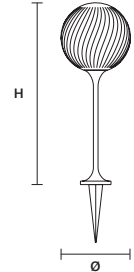

* BULB MAX Ø 37 MM L 110 MM

TEE OUT BOL STAKE 20 **CE**  **IP54**

∅ 20 cm / 7.90"
H 55 cm / 21.70"

STANDARD LIGHTING
USA 1xE12x40 W MAX (NOT INCL.)*

* BULB MAX Ø 37 MM L 110 MM

TEE OUT BOL FIX 30 **CE**  **IP54**

∅ 30 cm / 11.80"
H 80 cm / 31.50"

STANDARD LIGHTING
USA 1xE26x60 W MAX (NOT INCL.)*

* BULB MAX Ø 62 mm L 185 mm

TEE OUT BOL STAKE 30 **CE**  **IP54**

∅ 30 cm / 11.80"
H 80 cm / 31.50"

STANDARD LIGHTING
USA 1xE26x60 W MAX (NOT INCL.)*

* BULB MAX Ø 62 mm L 185 mm

TEE OUT STL1 SELF **CE**  **IP54**

∅ 30 cm / 11.80"
H 160 cm / 63.00"

STANDARD LIGHTING
USA 1xE26x60 W MAX (NOT INCL.)*

* BULB MAX Ø 62 mm L 185 mm

TEE OUT STL1 FIX **CE**  **IP54**

∅ 30 cm / 11.80"
H 160 cm / 63.00"

STANDARD LIGHTING
USA 1xE26x60 W MAX (NOT INCL.)*

* BULB MAX Ø 62 mm L 185 mm

TEE OUT STL1 STAKE **CE**  **IP54**

∅ 30 cm / 11.80"
H 160 cm / 63.00"

STANDARD LIGHTING
USA 1xE26x60 W MAX (NOT INCL.)*