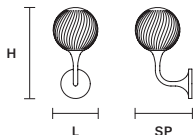

STANDARD LIGHTING	
USA 8xE12x40 W MAX (NOT INCL.)*	

* BULB MAX Ø 37 mm L 110 mm

TEE OUT PL8 OV 160	CE IP54
L 160 cm / 63.00"	
H 63.5 cm / 25.00"	
SP 107 cm / 42.10"	

STANDARD LIGHTING	
USA 8xE12x40 W MAX (NOT INCL.)*	

* BULB MAX Ø 37 mm L 110 mm

: for the US market, refer to the relevant price list.

TEE OUT A1 20 CE  IP54

L 20 cm / 7.90"
 H 41 cm / 16.10"
 SP 26 cm / 10.20"

STANDARD LIGHTING

USA 1xE12x40 W MAX (NOT INCL.)*

* BULB MAX Ø 37 mm L 110 mm

TEE OUT TL1 20 CE  IP54

Ø 20 cm / 7.90"
 H 48 cm / 18.90"

STANDARD LIGHTING

USA 1xE12x40 W MAX (NOT INCL.)*

* BULB MAX Ø 37 mm L 110 mm

TEE OUT GROUND 30 CE  IP54

Ø 30 cm / 11.80"
 H 33 cm / 13.00"