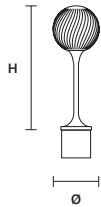

* BULB MAX Ø 37 mm L 110 mm

TEE OUT TL1 20 CE  IP54

Ø 20 cm / 7.90"
 H 48 cm / 18.90"

STANDARD LIGHTING

USA 1xE12x40 W MAX (NOT INCL.)*

* BULB MAX Ø 37 mm L 110 mm

TEE OUT GROUND 30 CE  IP54

Ø 30 cm / 11.80"
 H 33 cm / 13.00"

STANDARD LIGHTING

USA 1xE26x60 W MAX (NOT INCL.)*

* BULB MAX Ø 62 mm L 185 mm

: for the US market, refer to the relevant price list.

TEE OUT BOL FIX 20 **CE**  **IP54**

∅ 20 cm / 7.90"
H 55 cm / 21.70"

STANDARD LIGHTING
USA 1xE12x40 W MAX (NOT INCL.)*

* BULB MAX Ø 37 MM L 110 MM

TEE OUT BOL STAKE 20 **CE**  **IP54**

∅ 20 cm / 7.90"
H 55 cm / 21.70"

STANDARD LIGHTING
USA 1xE12x40 W MAX (NOT INCL.)*

* BULB MAX Ø 37 MM L 110 MM

TEE OUT BOL FIX 30 **CE**  **IP54**

∅ 30 cm / 11.80"
H 80 cm / 31.50"

STANDARD LIGHTING
USA 1xE26x60 W MAX (NOT INCL.)*

* BULB MAX Ø 62 mm L 185 mm

TEE OUT BOL STAKE 30 **CE**  **IP54**

∅ 30 cm / 11.80"
H 80 cm / 31.50"

STANDARD LIGHTING
USA 1xE26x60 W MAX (NOT INCL.)*