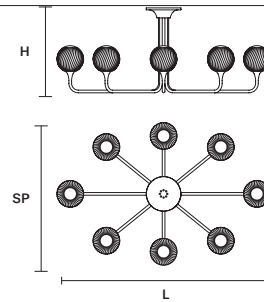

TEE OUT PL5+5 RD 120	CE IP54
ø 120 cm / 47.20"	
H 83.5 cm / 32.90"	

STANDARD LIGHTING	
USA 10xE12x40 W MAX (NOT INCL.)*	

* BULB MAX Ø 37 mm L 110 mm

TEE OUT PL8 OV 120	CE IP54
L 120 cm / 47.20"	
H 63.5 cm / 25.00"	
SP 80 cm / 31.50"	

STANDARD LIGHTING	
USA 8xE12x40 W MAX (NOT INCL.)*	

* BULB MAX Ø 37 mm L 110 mm

TEE OUT PL8 OV 160	CE IP54
L 160 cm / 63.00"	
H 63.5 cm / 25.00"	
SP 107 cm / 42.10"	

STANDARD LIGHTING	
USA 8xE12x40 W MAX (NOT INCL.)*	

* BULB MAX Ø 37 mm L 110 mm

: for the US market, refer to the relevant price list.

TEE OUT A1 20 CE  IP54

L 20 cm / 7.90"
 H 41 cm / 16.10"
 SP 26 cm / 10.20"

STANDARD LIGHTING

USA 1xE12x40 W MAX (NOT INCL.)*

* BULB MAX Ø 37 mm L 110 mm

TEE OUT TL1 20 CE  IP54

Ø 20 cm / 7.90"
 H 48 cm / 18.90"

STANDARD LIGHTING

USA 1xE12x40 W MAX (NOT INCL.)*

* BULB MAX Ø 37 mm L 110 mm

TEE OUT GROUND 30 CE  IP54

Ø 30 cm / 11.80"
 H 33 cm / 13.00"