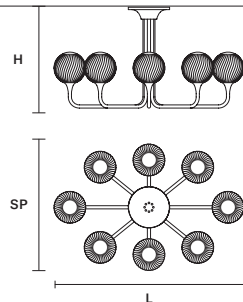

STANDARD LIGHTING	
USA 8xE26x60 W MAX (NOT INCL.)*	

* BULB MAX Ø 62 mm L 185 mm

TEE OUT PL4+4 RD 100	CE IP54
ø 100 cm / 39.40"	
H 100 cm / 39.40"	

STANDARD LIGHTING	
USA 8xE12x40 W MAX (NOT INCL.)*	

* BULB MAX Ø 37 MM L 110 MM

TEE OUT PL5+5 RD 120	CE IP54
ø 120 cm / 47.20"	
H 83.5 cm / 32.90"	

STANDARD LIGHTING	
USA 10xE12x40 W MAX (NOT INCL.)*	

* BULB MAX Ø 37 mm L 110 mm

TEE OUT PL8 OV 120	CE IP54
L 120 cm / 47.20"	
H 63.5 cm / 25.00"	
SP 80 cm / 31.50"	

STANDARD LIGHTING	
USA 8xE12x40 W MAX (NOT INCL.)*	

* BULB MAX Ø 37 mm L 110 mm

TEE OUT PL8 OV 160	CE IP54
L 160 cm / 63.00"	
H 63.5 cm / 25.00"	
SP 107 cm / 42.10"	

STANDARD LIGHTING	
USA 8xE12x40 W MAX (NOT INCL.)*	

* BULB MAX Ø 37 mm L 110 mm

: for the US market, refer to the relevant price list.

TEE OUT A1 20 CE  IP54

L 20 cm / 7.90"
 H 41 cm / 16.10"
 SP 26 cm / 10.20"

STANDARD LIGHTING

USA 1xE12x40 W MAX (NOT INCL.)*