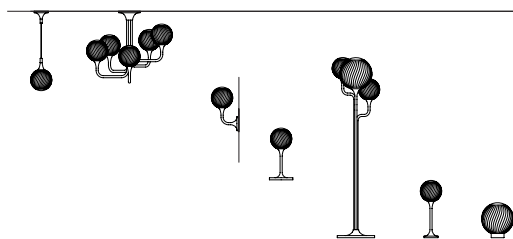

Tee

SUSPENSION
CEILING
APPLIQUE
TABLE LAMP
FLOOR LAMP
BOLLARD
GROUND

Painted metal structure.
Polyethylene diffusers.
Traditional lighting. IP54