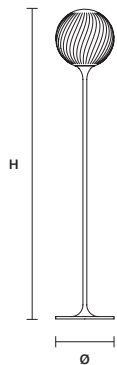

* BULB MAX Ø 37 MM L 110 MM

TEE OUT BOL STAKE 20 **CE**  **IP54**

∅ 20 cm / 7.90"
H 55 cm / 21.70"

STANDARD LIGHTING
USA 1xE12x40 W MAX (NOT INCL.)*

* BULB MAX Ø 37 MM L 110 MM

TEE OUT BOL FIX 30 **CE**  **IP54**

∅ 30 cm / 11.80"
H 80 cm / 31.50"

STANDARD LIGHTING
USA 1xE26x60 W MAX (NOT INCL.)*

* BULB MAX Ø 62 mm L 185 mm

TEE OUT BOL STAKE 30 **CE**  **IP54**

∅ 30 cm / 11.80"
H 80 cm / 31.50"

STANDARD LIGHTING
USA 1xE26x60 W MAX (NOT INCL.)*

* BULB MAX Ø 62 mm L 185 mm

TEE OUT STL1 SELF **CE**  **IP54**

∅ 30 cm / 11.80"
H 160 cm / 63.00"

STANDARD LIGHTING
USA 1xE26x60 W MAX (NOT INCL.)*

* BULB MAX Ø 62 mm L 185 mm

TEE OUT STL1 FIX **CE**  **IP54**

∅ 30 cm / 11.80"
H 160 cm / 63.00"

STANDARD LIGHTING
USA 1xE26x60 W MAX (NOT INCL.)*

* BULB MAX Ø 62 mm L 185 mm

TEE OUT STL1 STAKE **CE**  **IP54**

∅ 30 cm / 11.80"
H 160 cm / 63.00"

STANDARD LIGHTING
USA 1xE26x60 W MAX (NOT INCL.)*