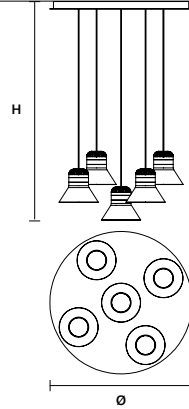

DIMM TRIAC

CORDEA C3 RD 40 

ø 50 cm / 19.70"
H MAX 170 cm / 67.00"

INTEGRATED LED LIGHTING
25,2 W CRI>90
3000 K – 3750 NOMINAL LM

DIMM 0-10V

CORDEA C3 RD 60 

ø 60 cm / 23.60"
H MAX 170 cm / 67.00"

INTEGRATED LED LIGHTING
25,2 W CRI>90
3000 K – 3750 NOMINAL LM

DIMM 0-10V

CORDEA C5 RD 80 

ø 80 cm / 31.50"
H MAX 170 cm / 67.00"

INTEGRATED LED LIGHTING
40 W CRI>90
3000 K – 6000 NOMINAL LM

DIMM 0-10V

CORDEA C3 LN 75 

L 75 cm / 29.50"
SP 22 cm / 8.70"
H MAX 170 cm / 67.00"

INTEGRATED LED LIGHTING
25,2 W CRI>90
3000 K – 3750 NOMINAL LM

DIMM 0-10V

CORDEA C3 LN 125 

L 125 cm / 49.20"
SP 22 cm / 8.70"
H MAX 170 cm / 67.00"

INTEGRATED LED LIGHTING
25,2 W CRI>90
3000 K – 3750 NOMINAL LM

DIMM 0-10V

CORDEA C5 LN 175 

L 175 cm / 68.90"
SP 22 cm / 8.70"
H MAX 170 cm / 67.00"

INTEGRATED LED LIGHTING
40 W CRI>90
3000 K – 6000 NOMINAL LM

DIMM 0-10V