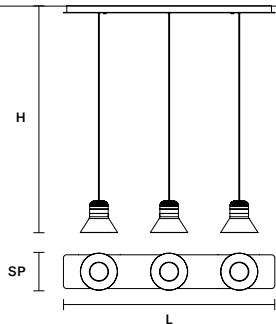

DIMM TRIAC

CORDEA C3 RD 40 

ø 50 cm / 19.70"
H MAX 170 cm / 67.00"

INTEGRATED LED LIGHTING
25,2 W CRI>90
3000 K – 3750 NOMINAL LM

DIMM 0-10V

CORDEA C3 RD 60 

ø 60 cm / 23.60"
H MAX 170 cm / 67.00"

INTEGRATED LED LIGHTING
25,2 W CRI>90
3000 K – 3750 NOMINAL LM

DIMM 0-10V

CORDEA C5 RD 80 

ø 80 cm / 31.50"
H MAX 170 cm / 67.00"

INTEGRATED LED LIGHTING
40 W CRI>90
3000 K – 6000 NOMINAL LM

DIMM 0-10V

CORDEA C3 LN 75 

L 75 cm / 29.50"
SP 22 cm / 8.70"
H MAX 170 cm / 67.00"

INTEGRATED LED LIGHTING
25,2 W CRI>90
3000 K – 3750 NOMINAL LM

DIMM 0-10V

CORDEA C3 LN 125 

L 125 cm / 49.20"
SP 22 cm / 8.70"
H MAX 170 cm / 67.00"

INTEGRATED LED LIGHTING
25,2 W CRI>90
3000 K – 3750 NOMINAL LM

DIMM 0-10V

CORDEA C5 LN 175 

L 175 cm / 68.90"
SP 22 cm / 8.70"
H MAX 170 cm / 67.00"

INTEGRATED LED LIGHTING
40 W CRI>90
3000 K – 6000 NOMINAL LM

DIMM 0-10V