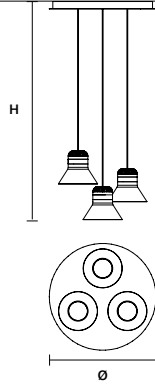

8,4 W CRI>90

3000 K - 1250 NOMINAL LM

DIMM TRIAC

CORDEA S G

∅ 36 cm / 14.20"
H 16 cm / 6.30"

INTEGRATED LED LIGHTING

8,4 W CRI>90

3000 K - 1250 NOMINAL LM

DIMM TRIAC

CORDEA C3 RD 40 

ø 50 cm / 19.70"
H MAX 170 cm / 67.00"

INTEGRATED LED LIGHTING
25,2 W CRI>90
3000 K – 3750 NOMINAL LM

DIMM 0-10V

CORDEA C3 RD 60 

ø 60 cm / 23.60"
H MAX 170 cm / 67.00"

INTEGRATED LED LIGHTING
25,2 W CRI>90
3000 K – 3750 NOMINAL LM

DIMM 0-10V

CORDEA C5 RD 80 

ø 80 cm / 31.50"
H MAX 170 cm / 67.00"

INTEGRATED LED LIGHTING
40 W CRI>90
3000 K – 6000 NOMINAL LM

DIMM 0-10V

CORDEA C3 LN 75 

L 75 cm / 29.50"
SP 22 cm / 8.70"
H MAX 170 cm / 67.00"