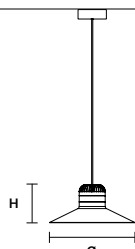

8,4 W CRI>90

3000 K - 1250 NOMINAL LM

DIMM TRIAC

CORDEA S G

∅ 36 cm / 14.20"
H 16 cm / 6.30"

INTEGRATED LED LIGHTING

8,4 W CRI>90

3000 K - 1250 NOMINAL LM

DIMM TRIAC

CORDEA C3 RD 40 

ø 50 cm / 19.70"
H MAX 170 cm / 67.00"

INTEGRATED LED LIGHTING
25,2 W CRI>90
3000 K – 3750 NOMINAL LM

DIMM 0-10V

CORDEA C3 RD 60 

ø 60 cm / 23.60"
H MAX 170 cm / 67.00"

INTEGRATED LED LIGHTING
25,2 W CRI>90
3000 K – 3750 NOMINAL LM