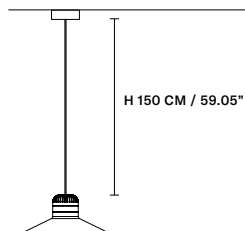

Cordea

SUSPENSION

Galvanised metal structure decorated with a leather strap. White frosted glass diffuser. LED lighting.

FINISHINGS

STANDARD

BAND FINISHINGS

STANDARD CABLES FOR ALL SUSPENSIONS