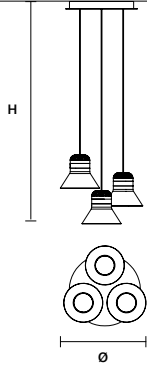

8,4 W CRI>90

3000 K - 1250 NOMINAL LM

DIMM TRIAC

CORDEA S G

∅ 36 cm / 14.20"
H 16 cm / 6.30"

INTEGRATED LED LIGHTING

8,4 W CRI>90

3000 K - 1250 NOMINAL LM

DIMM TRIAC

CORDEA C3 RD 40 

ø 50 cm / 19.70"
H MAX 170 cm / 67.00"

INTEGRATED LED LIGHTING
25,2 W CRI>90
3000 K – 3750 NOMINAL LM

DIMM 0-10V

CORDEA C3 RD 60 

ø 60 cm / 23.60"
H MAX 170 cm / 67.00"

INTEGRATED LED LIGHTING
25,2 W CRI>90
3000 K – 3750 NOMINAL LM

DIMM 0-10V

CORDEA C5 RD 80 

ø 80 cm / 31.50"
H MAX 170 cm / 67.00"

INTEGRATED LED LIGHTING
40 W CRI>90
3000 K – 6000 NOMINAL LM

DIMM 0-10V

CORDEA C3 LN 75 

L 75 cm / 29.50"
SP 22 cm / 8.70"
H MAX 170 cm / 67.00"

DIMM 0-10V

CORDEA C5 LN 175 

L 175 cm / 68.90"
SP 22 cm / 8.70"
H MAX 170 cm / 67.00"

INTEGRATED LED LIGHTING
40 W CRI>90
3000 K – 6000 NOMINAL LM

DIMM 0-10V