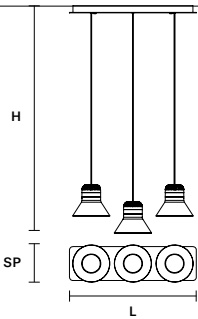

DIMM TRIAC

CORDEA C3 RD 40 

ø 50 cm / 19.70"
H MAX 170 cm / 67.00"

INTEGRATED LED LIGHTING
25,2 W CRI>90
3000 K – 3750 NOMINAL LM

DIMM 0-10V

CORDEA C3 RD 60 

ø 60 cm / 23.60"
H MAX 170 cm / 67.00"

INTEGRATED LED LIGHTING
25,2 W CRI>90
3000 K – 3750 NOMINAL LM

DIMM 0-10V

CORDEA C5 RD 80 

ø 80 cm / 31.50"
H MAX 170 cm / 67.00"

INTEGRATED LED LIGHTING
40 W CRI>90
3000 K – 6000 NOMINAL LM

DIMM 0-10V

CORDEA C3 LN 75 

L 75 cm / 29.50"
SP 22 cm / 8.70"
H MAX 170 cm / 67.00"

INTEGRATED LED LIGHTING
25,2 W CRI>90
3000 K – 3750 NOMINAL LM

DIMM 0-10V

CORDEA C3 LN 125 

L 125 cm / 49.20"
SP 22 cm / 8.70"
H MAX 170 cm / 67.00"

INTEGRATED LED LIGHTING
25,2 W CRI>90
3000 K – 3750 NOMINAL LM

DIMM 0-10V

CORDEA C5 LN 175 

L 175 cm / 68.90"
SP 22 cm / 8.70"
H MAX 170 cm / 67.00"

INTEGRATED LED LIGHTING
40 W CRI>90
3000 K – 6000 NOMINAL LM

DIMM 0-10V