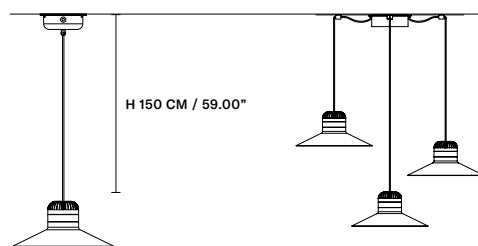

### STANDARD CABLES FOR ALL SUSPENSIONS

CORDEA OUT S P CE  IP54

∅ 22 cm / 8.70"  
H 19 cm / 7.50"

INTEGRATED LED LIGHTING  
8,4 W CRI>90  
3000 K – 1250 NOMINAL LM

DIMM TRIAC

CORDEA OUT S G CE  IP54

∅ 36 cm / 14.20"  
H 16 cm / 6.30"

INTEGRATED LED LIGHTING  
8,4 W CRI>90  
3000 K – 1250 NOMINAL LM

DIMM TRIAC

**CORDEA OUT A P**   IP54

L 22 cm / 8.70"  
 H 19 cm / 7.50"  
 SP 30 cm / 11.80"

**INTEGRATED LED LIGHTING**

8,4 W CRI>90  
 3000 K – 1250 NOMINAL LM

DIMM TRIAC

**CORDEA OUT A G**   IP54

L 36 cm / 14.20"  
 H 16 cm / 6.30"  
 SP 44 cm / 17.30"

**INTEGRATED LED LIGHTING**

8,4 W CRI>90  
 3000 K – 1250 NOMINAL LM

DIMM TRIAC

**CORDEA OUT TL PORT**   IP54

L 22 cm / 8.70"  
 H 51 cm / 20.00"  
 SP 23.5 cm / 9.30"