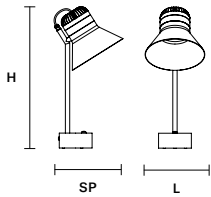

INTEGRATED LED LIGHTING

5 W CRI>90
3000 K – 600 NOMINAL LM

DIMM OWN BUTTON