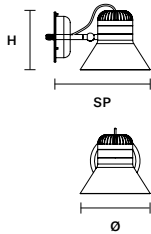

### STANDARD CABLES FOR ALL SUSPENSIONS

CORDEA OUT S P CE  IP54

∅ 22 cm / 8.70"  
H 19 cm / 7.50"

INTEGRATED LED LIGHTING  
8,4 W CRI>90  
3000 K – 1250 NOMINAL LM

DIMM TRIAC

CORDEA OUT S G CE  IP54

∅ 36 cm / 14.20"  
H 16 cm / 6.30"

INTEGRATED LED LIGHTING  
8,4 W CRI>90  
3000 K – 1250 NOMINAL LM

DIMM TRIAC

**CORDEA OUT A P**   IP54

L 22 cm / 8.70"  
 H 19 cm / 7.50"  
 SP 30 cm / 11.80"

**INTEGRATED LED LIGHTING**

8,4 W CRI>90  
 3000 K – 1250 NOMINAL LM

DIMM TRIAC

**CORDEA OUT A G**   IP54

L 36 cm / 14.20"  
 H 16 cm / 6.30"  
 SP 44 cm / 17.30"

**INTEGRATED LED LIGHTING**

8,4 W CRI>90  
 3000 K – 1250 NOMINAL LM

DIMM TRIAC

**CORDEA OUT TL PORT**   IP54

L 22 cm / 8.70"  
 H 51 cm / 20.00"  
 SP 23.5 cm / 9.30"