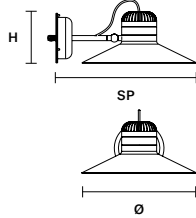

INTEGRATED LED LIGHTING  
8,4 W CRI>90  
3000 K – 1250 NOMINAL LM

DIMM TRIAC

**CORDEA OUT A P**   IP54

L 22 cm / 8.70"  
 H 19 cm / 7.50"  
 SP 30 cm / 11.80"

**INTEGRATED LED LIGHTING**

8,4 W CRI>90  
 3000 K – 1250 NOMINAL LM

DIMM TRIAC

**CORDEA OUT A G**   IP54

L 36 cm / 14.20"  
 H 16 cm / 6.30"  
 SP 44 cm / 17.30"

**INTEGRATED LED LIGHTING**

8,4 W CRI>90  
 3000 K – 1250 NOMINAL LM

DIMM TRIAC

**CORDEA OUT TL PORT**   IP54

L 22 cm / 8.70"  
 H 51 cm / 20.00"  
 SP 23.5 cm / 9.30"