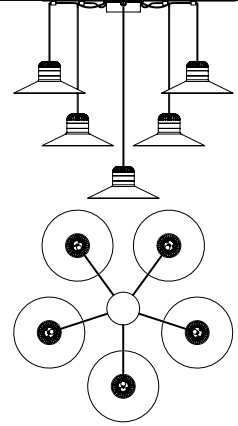

DIMM TRIAC

**CORDEA OUT A G**   IP54

L 36 cm / 14.20"  
 H 16 cm / 6.30"  
 SP 44 cm / 17.30"

**INTEGRATED LED LIGHTING**

8,4 W CRI>90  
 3000 K – 1250 NOMINAL LM

DIMM TRIAC

**CORDEA OUT TL PORT**   IP54

L 22 cm / 8.70"  
 H 51 cm / 20.00"  
 SP 23.5 cm / 9.30"

INTEGRATED LED LIGHTING

50 W CRI>90  
3000 K – 7550 NOMINAL LM

DIMM 0-10V

: for the US market, refer to the relevant price list.

Finishings

BAND	FRAME					
<p>BS1 Butter</p> 	<p>E50 Windy Blue</p> 	<p>E60 Highland</p> 	<p>E70 Champagne</p> 	<p>E80 Canyon</p> 	<p>E95 Pure White</p> 	<p>E98 Deep Black</p> 
<p>BS2 Black</p> 	<p>E50 Windy Blue</p> 	<p>E60 Highland</p> 	<p>E70 Champagne</p> 	<p>E80 Canyon</p> 	<p>E95 Pure White</p> 	<p>E98 Deep Black</p> 
<p>BS3 Merlot</p> 	<p>E50 Windy Blue</p> 	<p>E60 Highland</p> 	<p>E70 Champagne</p> 	<p>E80 Canyon</p> 	<p>E95 Pure White</p> 	<p>E98 Deep Black</p> 
<p>BS4 Baby Blue</p> 	<p>E50 Windy Blue</p> 	<p>E60 Highland</p> 	<p>E70 Champagne</p> 	<p>E80 Canyon</p> 	<p>E95 Pure White</p> 	<p>E98 Deep Black</p> 
<p>BS5 Green Olive</p> 	<p>E50 Windy Blue</p> 	<p>E60 Highland</p> 	<p>E70 Champagne</p> 	<p>E80 Canyon</p> 	<p>E95 Pure White</p> 	<p>E98 Deep Black</p> 