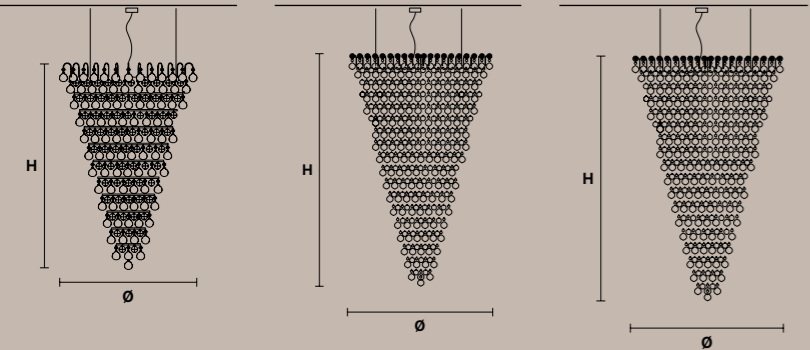

VE 810/S15+1 **VE 810/S24+1** **VE 810/S28+1**

Ø 60 cm / 23.62"	Ø 100 cm / 39.40"	Ø 120 cm / 47.24"
H 100 cm / 39.37"	H 220 cm / 86.60"	H 250 cm / 98.43"
W 45.5 kg / 100.3 lb	W 110 kg / 242.0 lb	W 230 kg / 507 lb
15×E12×40 W max (not included) 1×E26×60 W max (not included)	24×E12×40 W max (not included) 1×E26×60 W max (not included)	28×E12×40 W max (not included) 1×E26×60 W max (not included)