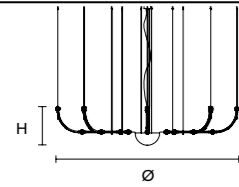

RAQAM P3 BASIC BATCH A - MODULO 3 X 8