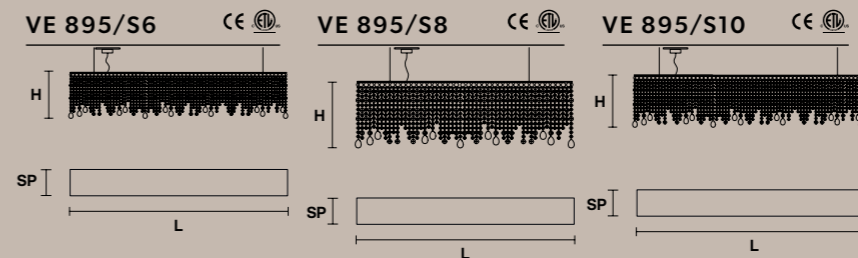

VE 895/S6	VE 895/S8	VE 895/S10
L 126 cm / 49.60"	L 160 cm / 63.00"	L 200 cm / 78.75"
SP 15 cm / 5.90"	SP 15 cm / 5.90"	SP 15 cm / 5.90"
H 40 cm / 15.75"	H 40 cm / 15.75"	H 40 cm / 15.75"
W 17 kg / 37.47 lb	W 23 kg / 50.70 lb	W 32 kg / 70.54 lb
6×E12×40 W max (not included)	8×E12×40 W max (not included)	10×E12×40 W max (not included)