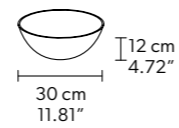

Each cup contains:
1 x drivers
1 x control boards