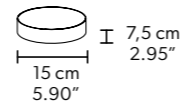

Each box contains:
1 x control board