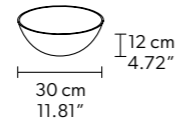

Ø 185 cm / 72.83"
H 26 cm / 10.23"
W 26 kg / 57.32 lb

96 LED LIGHTS CRI>90
3000K - 144 W- 18720 Nominal Lumen
Dimmable PUSH or DMX on request.

Fixing:
1 x central bracket
35 x single steel cables.
The cup contains:
1 x driver
1 x control board