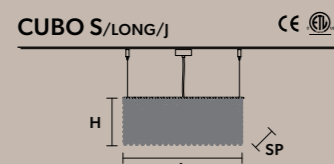

RECTANGULAR

L 50 cm / 19.68"
SP 25 cm / 9.84"
H 20 cm / 7.87"

8×E12×40 W (not included)