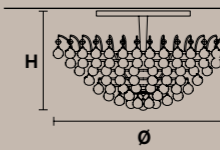

VE 808/PL3 40 

Ø 40 cm / 15.75"
 H 25 cm / 9.84"
 W 15 kg / 33.06 lb
 3×E12×40 W max (not included)

VE 808/PL3 50 

Ø 50 cm / 19.69"
 H 30 cm / 11.81"
 W 16 kg / 35.27 lb
 3×E12×40 W max (not included)

VE 808/PL8+4 