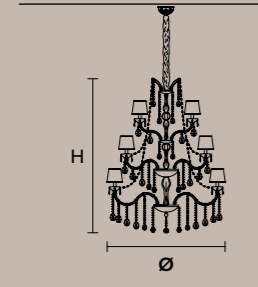

VE 992/18 CE VE 992/30 CE VE 992/48 CE VE 992/70 CE

Ø 115 cm / 45.27"
H 140 cm / 55.12"
W 40 kg / 88.18 lb
30×E12×40 W max (not included)
RW-DW 30×LED source – 120 W tot