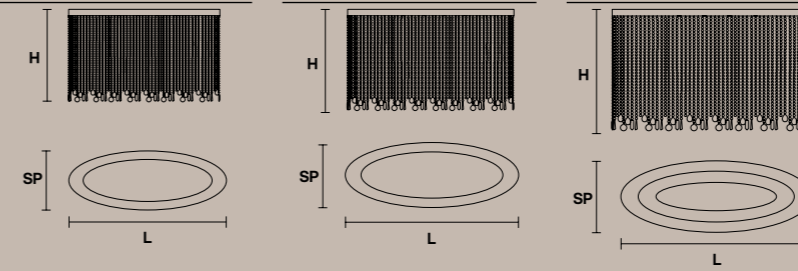

VE 811/PL4 OV **VE 811/PL5 OV** **VE 811/PL6 OV**

L 80 cm / 31.50"	L 100 cm / 39.40"	L 120 cm / 47.30"
SP 40 cm / 15.60"	SP 40 cm / 15.60"	SP 60 cm / 23.70"
H 30 cm / 11.80"	H 40 cm / 15.60"	H 50 cm / 19.70"
W 9 kg / 19.80 lb	W 12 kg / 26.40 lb	W 16 kg / 35.20 lb
4×E26×60 W max (not included)	5×E26×60 W max (not included)	6×E26×60 W max (not included)