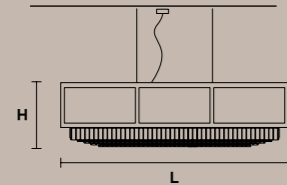

VE 770/S28

L 120 cm / 47.20"
SP 40 cm / 15.75"
H 40 cm / 15.75"
W 48 kg / 105.82 lb
28×E12×40 W max (not included)