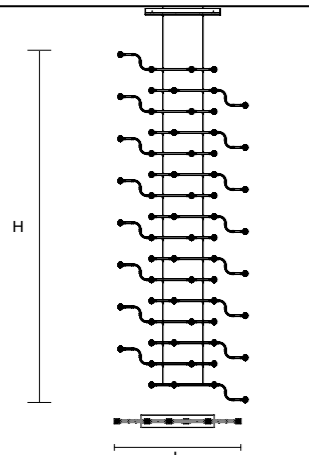

RAQAM N2 BASIC BATCH B16 - MODULE 6 X 16