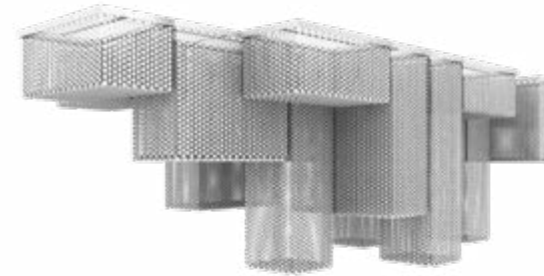

CUBO COMBO PL 300 RC

€

L 100 cm / 39.37"   195×E12×40 W (not included)
SP 300 cm / 118.11"
H 80 cm / 31.49"

Composition

- A 6 x Cubo/PL/Long/J
- B 3 x Cubo/PL/Long/K
- C 2 x Cubo/PL/Long/L
- D 1 x Cubo/PL/Long/O
- E 1 x Cubo/PL/Long/Q
- F 1 x Cubo/PL/Square/Medium/20
- G 1 x Cubo/PL/Square/Medium/60
- H 4 x Cubo/PL/Square/Medium/80