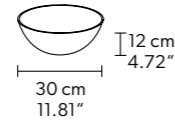

Ø 204 cm / 80.31"
 H 35 cm / 13.77"
 W 40 kg / 88.18 lb

96 LED LIGHTS CRI>90
 3000K - 144 W- 18720 Nominal Lumen
 Dimmable PUSH or DMX on request.

Fixing:
 1 x central bracket
 35 x single steel cables.
 The cup contains:
 1 x driver
 1 x control board