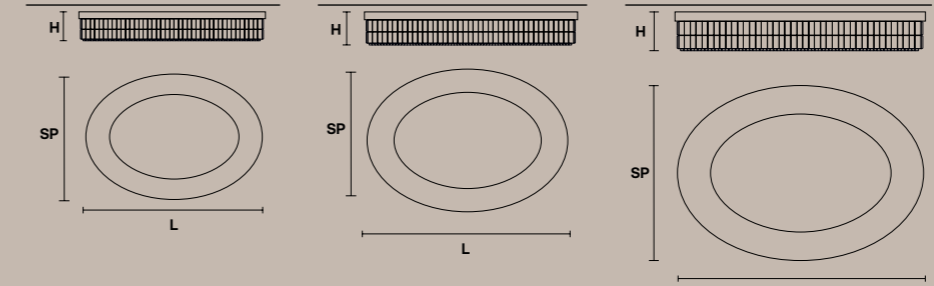

VE 760/PL12 OV **VE 760/PL16 OV** **VE 760/PL22 OV**

L 103 cm / 40.55"	L 150 cm / 59.10"	L 200 cm / 78.74"
SP 63 cm / 24.80"	SP 75 cm / 29.50"	SP 85 cm / 33.50"
H 18 cm / 7.08"	H 18 cm / 7.08"	H 18 cm / 7.08"
W 21 kg / 46.29 lb	W 40 kg / 88.18 lb	W 59 kg / 130.07 lb
12×E26×60 W max (not included)	16×E26×60 W max (not included)	22×E26×60 W max (not included)