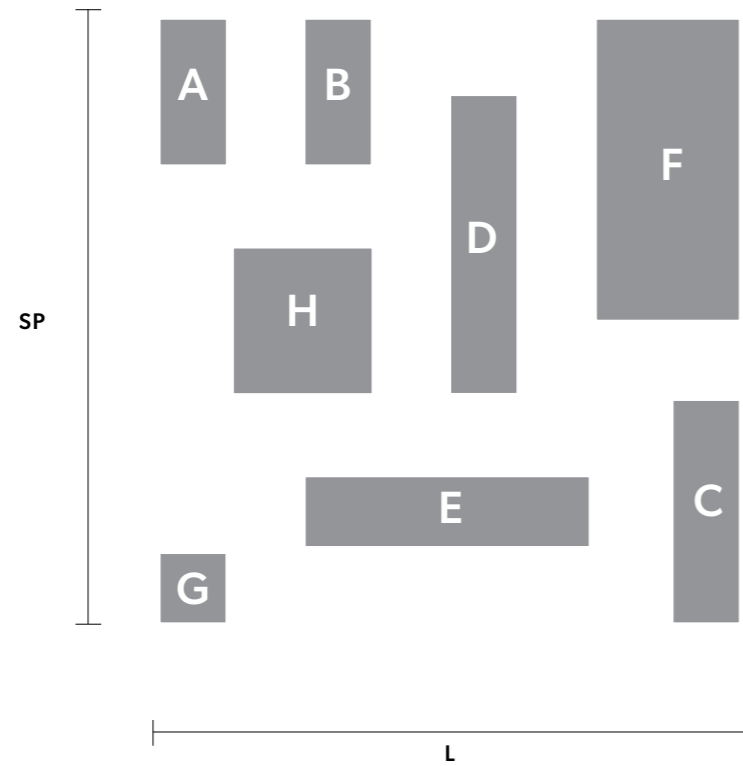

CUBO COMBO PL 8 200 SQ

€

L 200 cm / 78.74" 95×E12×40 W (not included)
 SP 200 cm / 78.74"
 H 60 cm / 23.62"

Composition

- A 1 x Cubo PL/Long/J
- B 1 x Cubo PL/Long/L
- C 1 x Cubo PL/Long/N
- D 1 x Cubo PL/Long/P
- E 1 x Cubo PL/Long/Q
- F 1 x Cubo PL/Long/S
- G 1 x Cubo PL/Square/Medium/20
- H 1 x Cubo PL/Square/Large 40