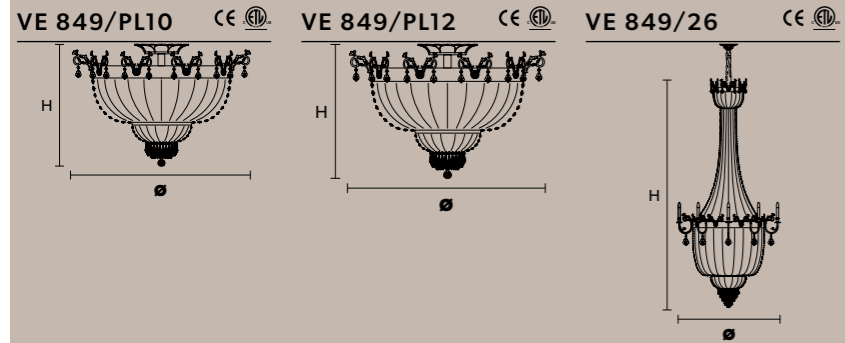

VE 843/13

Ø 60 cm / 23.70"
H 240 cm / 94.50"
W 35 kg / 220.4 lb

13×E26×60 W max (not included)

VE 845/16+1

Ø 120 cm / 47.25"
H 110 cm / 43.30"
W 35 kg / 77.16 lb

17×E26×60 W max (not included)

VE 846/PL5	VE 846/PL6	VE 846/PL8
Ø 40 cm / 15.75"	Ø 70 cm / 27.56"	Ø 80 cm / 31.50"
H 20 cm / 7.87"	H 35 cm / 13.78"	H 40 cm / 15.75"
W 5 kg / 11.02 lb	W 8 kg / 17.63 lb	W 10 kg / 22.04 lb
5×E12×40 W max (not included)	6×E12×40 W max (not included)	8×E12×40 W max (not included)