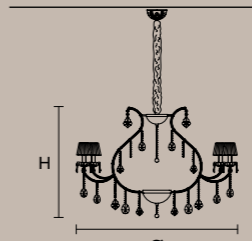

VE 935/18 CE

Ø 120 cm / 47.24"
H 75 cm / 29.52"
W 30 kg / 66.13 lb
18×E12×40 W max (not included)
RW-DW 18×LED source -72 W tot