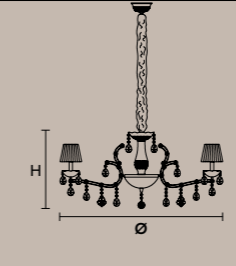

VE 961/10

Ø 85 cm / 33.46"
H 42 cm / 16.53"
W 17 kg / 37.47 lb

10×E12×40 W max (not included)

RW-DW 10×LED source – 40 W tot