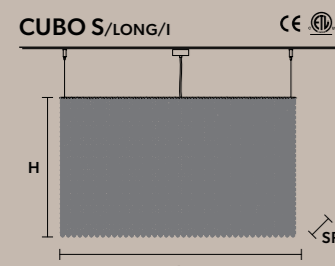

RECTANGULAR

L 100 cm / 39.37"
SP 12.5 cm / 4.92"
H 60 cm / 23.62"

11×E12×40 W (not included)