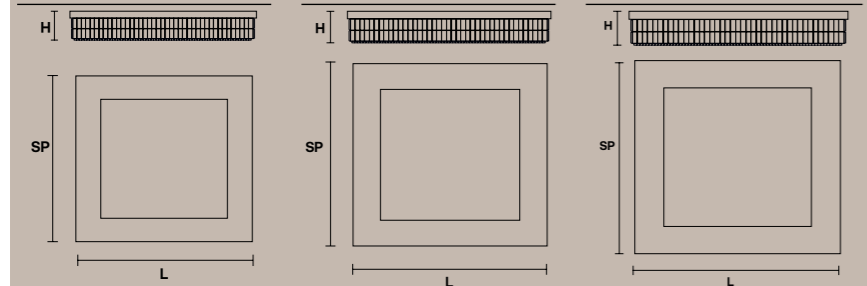

VE 760/PL12 SQ  **VE 760/PL16 SQ**  **VE 760/PL24SQ** 

L 60 cm / 23.62"	L 90 cm / 35.40"	L 120 cm / 47.24"
SP 60 cm / 23.62"	SP 90 cm / 35.40"	SP 120 cm / 47.24"
H 18 cm / 7.08"	H 18 cm / 7.08"	H 18 cm / 7.08"
W 20 kg / 44.09 lb	W 30 kg / 66.13 lb	W 40 kg / 88.18 lb
12×E26×60 W max (not included)	16×E26×60 W max (not included)	24×E26×60 W max (not included)