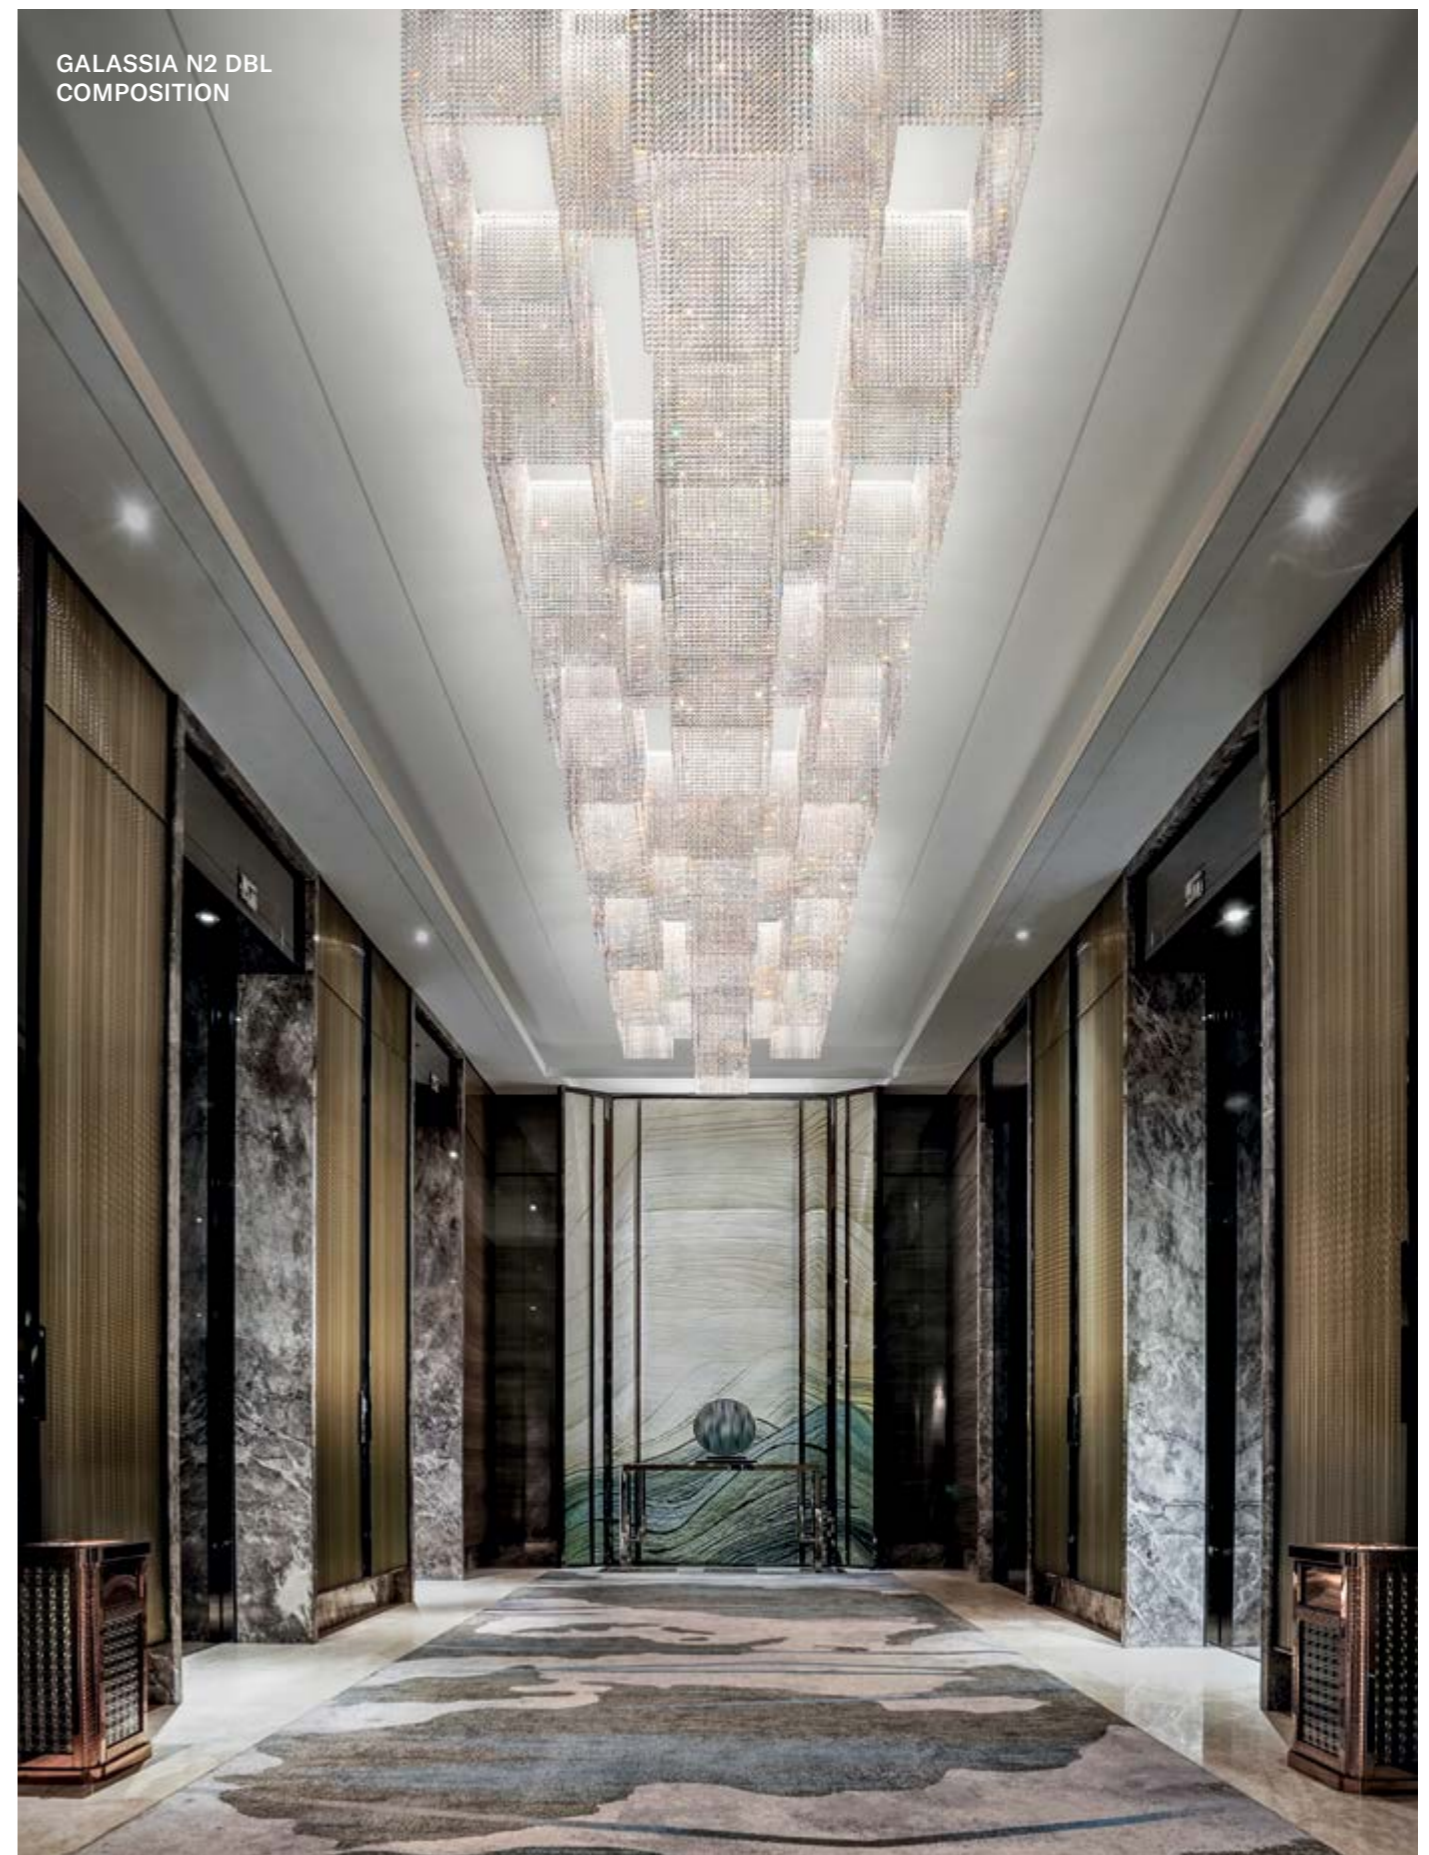

GALASSIA N2 DBL
COMPOSITION