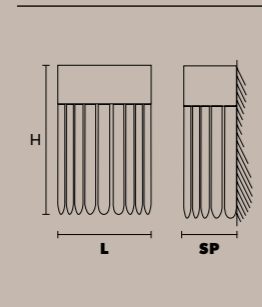

VE 1150/A2 

L 25 cm / 9.84"
 SP 13 cm / 5.11"
 H 40 cm / 15.74"
 W 5 kg / 11.02 lb

2×E12×40 W max (not included)

Programs

Designing means choosing and choosing your lighting means acting out your emotions. Masiero products are at the service of designers to help them translate ideas into illuminated spaces. The existence of customised modular elements allows creation of unique solutions to construct lighting systems according to the space available, transforming it from constraint into opportunity.