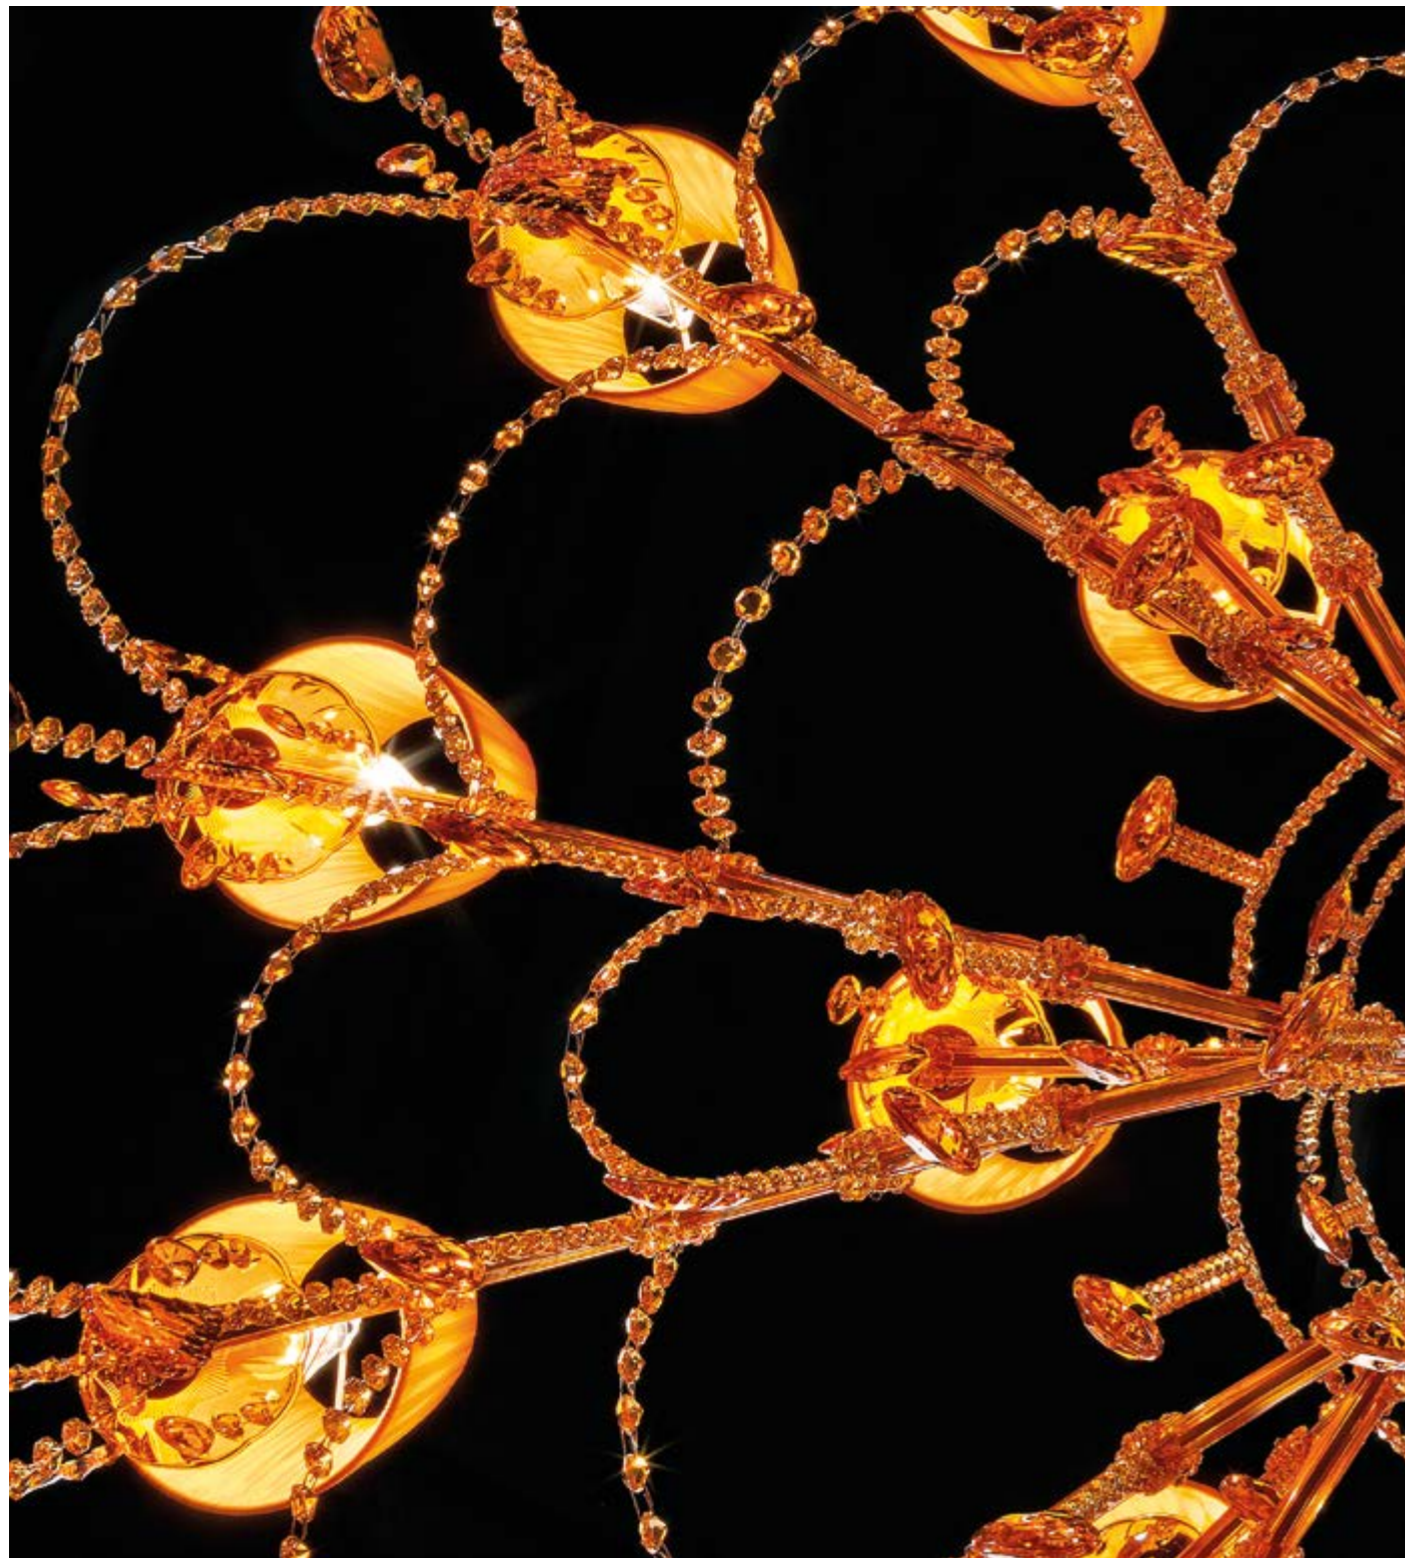

VE 903/56 CG

Maria Teresa

VE 951/15	CE	VE 951/24	CE	VE 951/40	CE
Ø 105 cm / 41.33"		Ø 145 cm / 57.09"		Ø 200 cm / 78.74"	
H 85 cm / 33.46"		H 125 cm / 49.21"		H 135 cm / 53.14"	
W 20 kg / 44.09 lb		W 42.5 kg / 93.69 lb		W 80 kg / 176.36 lb	
15×E12×40 W max (not included)		24×E12×40 W max (not included)		40×E12×40 W max (not included)	
RW-DW 15×LED source -60 W tot		RW-DW 24×LED source -96 W tot		RW-DW 40×LED source -160 W tot	