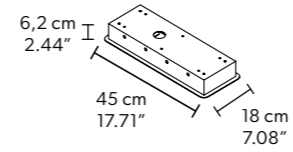

L 125 x 35 cm / 49.21" x 13.77"
H 25 cm / 9.84"
W 15 kg / 33.06 lb

48 LED LIGHTS CRI > 90
3000 K - 72 W - 9360 Nominal Lumen
Dimmable PUSH or DMX on request.

Fixing:
1 x canopy
16 x single steel cables.
The canopy contains:
1 x driver
1 x control board