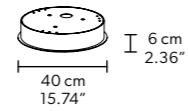

Ø 60 cm / 23.62"
H 200 cm / 78.74"
W 45 kg / 99.20 lb

160 LED LIGHTS CRI > 90
3000K - 240 W 31200 Nominal Lumen
Dimmable PUSH + DMX on request.

Fixing: 1 x canopy.
The canopy contains:
2 x driver