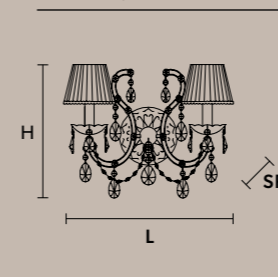

VE 937/A2 CE

L 44 cm / 17.32"
SP 22 cm / 8.66"
H 36 cm / 14.17"
2×E12×40 W max (not included)
RW-DW 2×LED source - 8 W tot