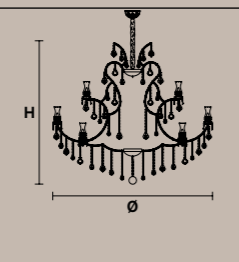

15×E12×40 W max (not included)

RW-DW 15×LED source – 60 W tot

VE 905/24  

Ø 145 cm / 57.08"
H 120 cm / 47.24"
W 60 kg / 132.27 lb

24×E12×40 W max (not included)

RW-DW 24×LED source –96 W tot

VE 905/56  

Ø 210 cm / 102.40"
H 195 cm / 118.20"
W 140 kg / 308.6 lb