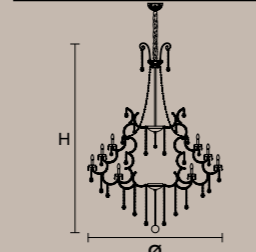

VE 911/25 CE VE 911/32 CE VE 911/45 CE VE 911/56 CE VE 911/110 CE

Ø 185 cm / 72.83"
H 240 cm / 94.48"
W 110 kg / 242.5 lb
56×E12×40 W max (not included)
RW-DW 56×LED source -196 W tot