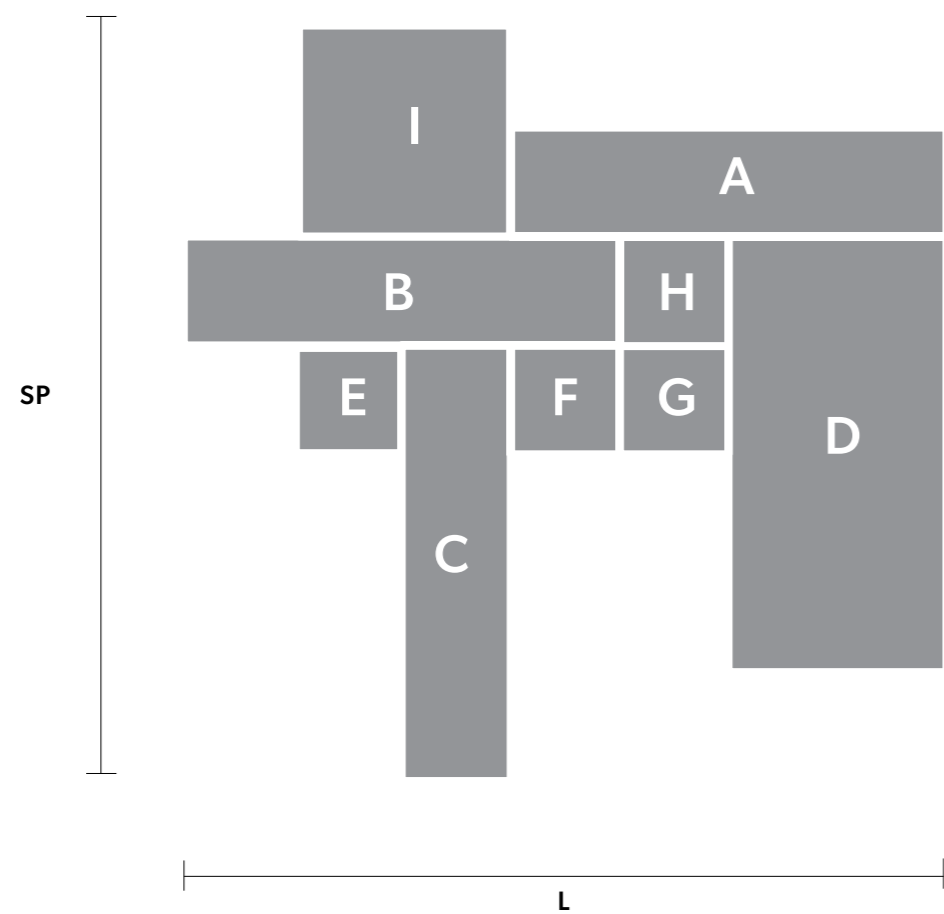

CUBO COMBO PL 175 SQ

CE

L 175 cm / 68.89"
 SP 175 cm / 68.89"
 H 80 cm / 31.49"

107×E12×40 W (not included)

Composition

- A 1 x Cubo PL/Long/P
- B 1 x Cubo PL/Long/Q
- C 1 x Cubo PL/Long/R
- D 1 x Cubo PL/Long/T
- E 1 x Cubo PL/Square/Medium/20
- F 1 x Cubo PL/Square/Medium/40
- G 1 x Cubo PL/Square/Medium/60
- H 1 x Cubo PL/Square/Medium/80
- I 1 x Cubo PL/Square/Large 40