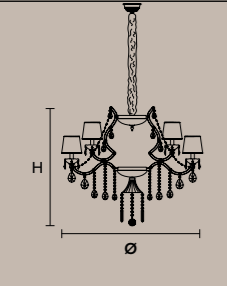

VE 991/15 CE VE 991/24 CE VE 991/36 CE

Ø 95 cm / 37.40"
H 65 cm / 25.59"
W 17 kg / 37.47 lb
15×E12×40 W max (not included)
RW-DW 15×LED source – 60 W tot