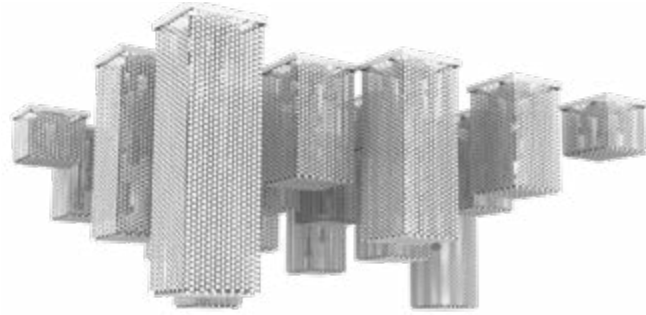

CUBO COMBO PL 21 200 SQ

€

L 200 cm / 78.74" 151x151x40 W (not included)
SP 200 cm / 78.74"
H 80 cm / 31.49"

Composition

- A 4 X Cubo PL/Square/Medium/20
- B 7 X Cubo PL/Square/Medium/40
- C 7 X Cubo PL/Square/Medium/60
- D 3 X Cubo PL/Square/Medium/80