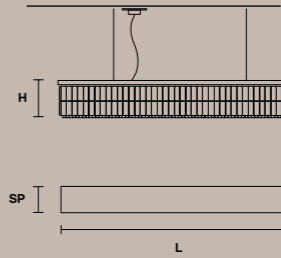

VE 760/S7 LN

L 120 cm / 47.24"
SP 17 cm / 6.70"
H 18 cm / 7.08"
W 18 kg / 39.68 lb
7×E26×60 W max (not included)