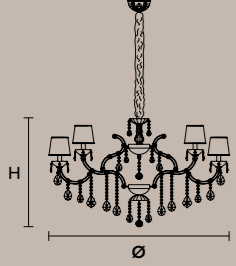

32×E12×40 W max (not included)
RW-DW 32×LED - 128 W tot

VE 945/46

L 192 cm / 75.59"
SP 114 cm / 44.88"
H 110 cm / 43.30"
W 60 kg / 132.27 lb

46×E12×40 W max (not included)
RW-DW 46×LED - 184 W tot

VE 950/18 