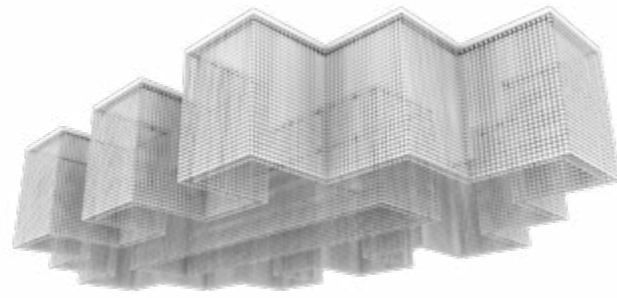

GALASSIA M1 TPL