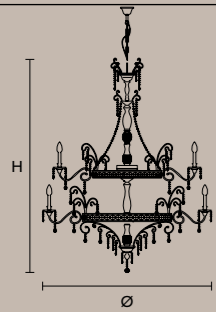

VE 802/12+6

Ø 110 cm / 43.31"
H 150 cm / 59.06"
W 26 kg / 57.32 lb
18×E12×40 W max (not included)