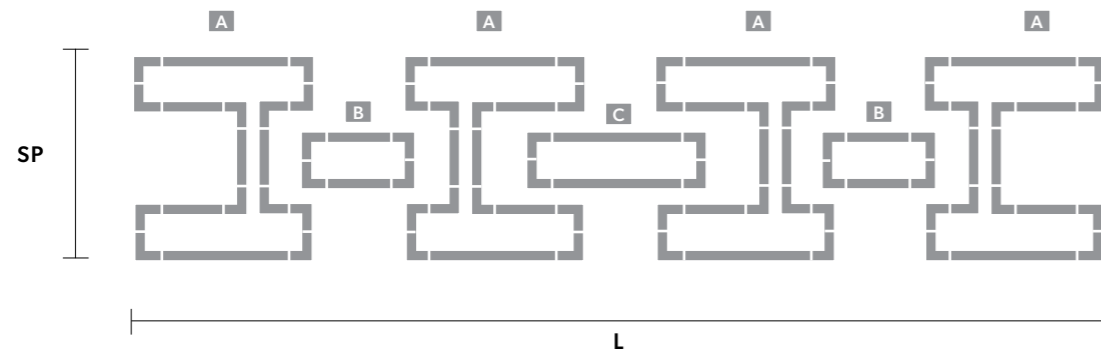

GALASSIA N2 DBL
COMPOSITION