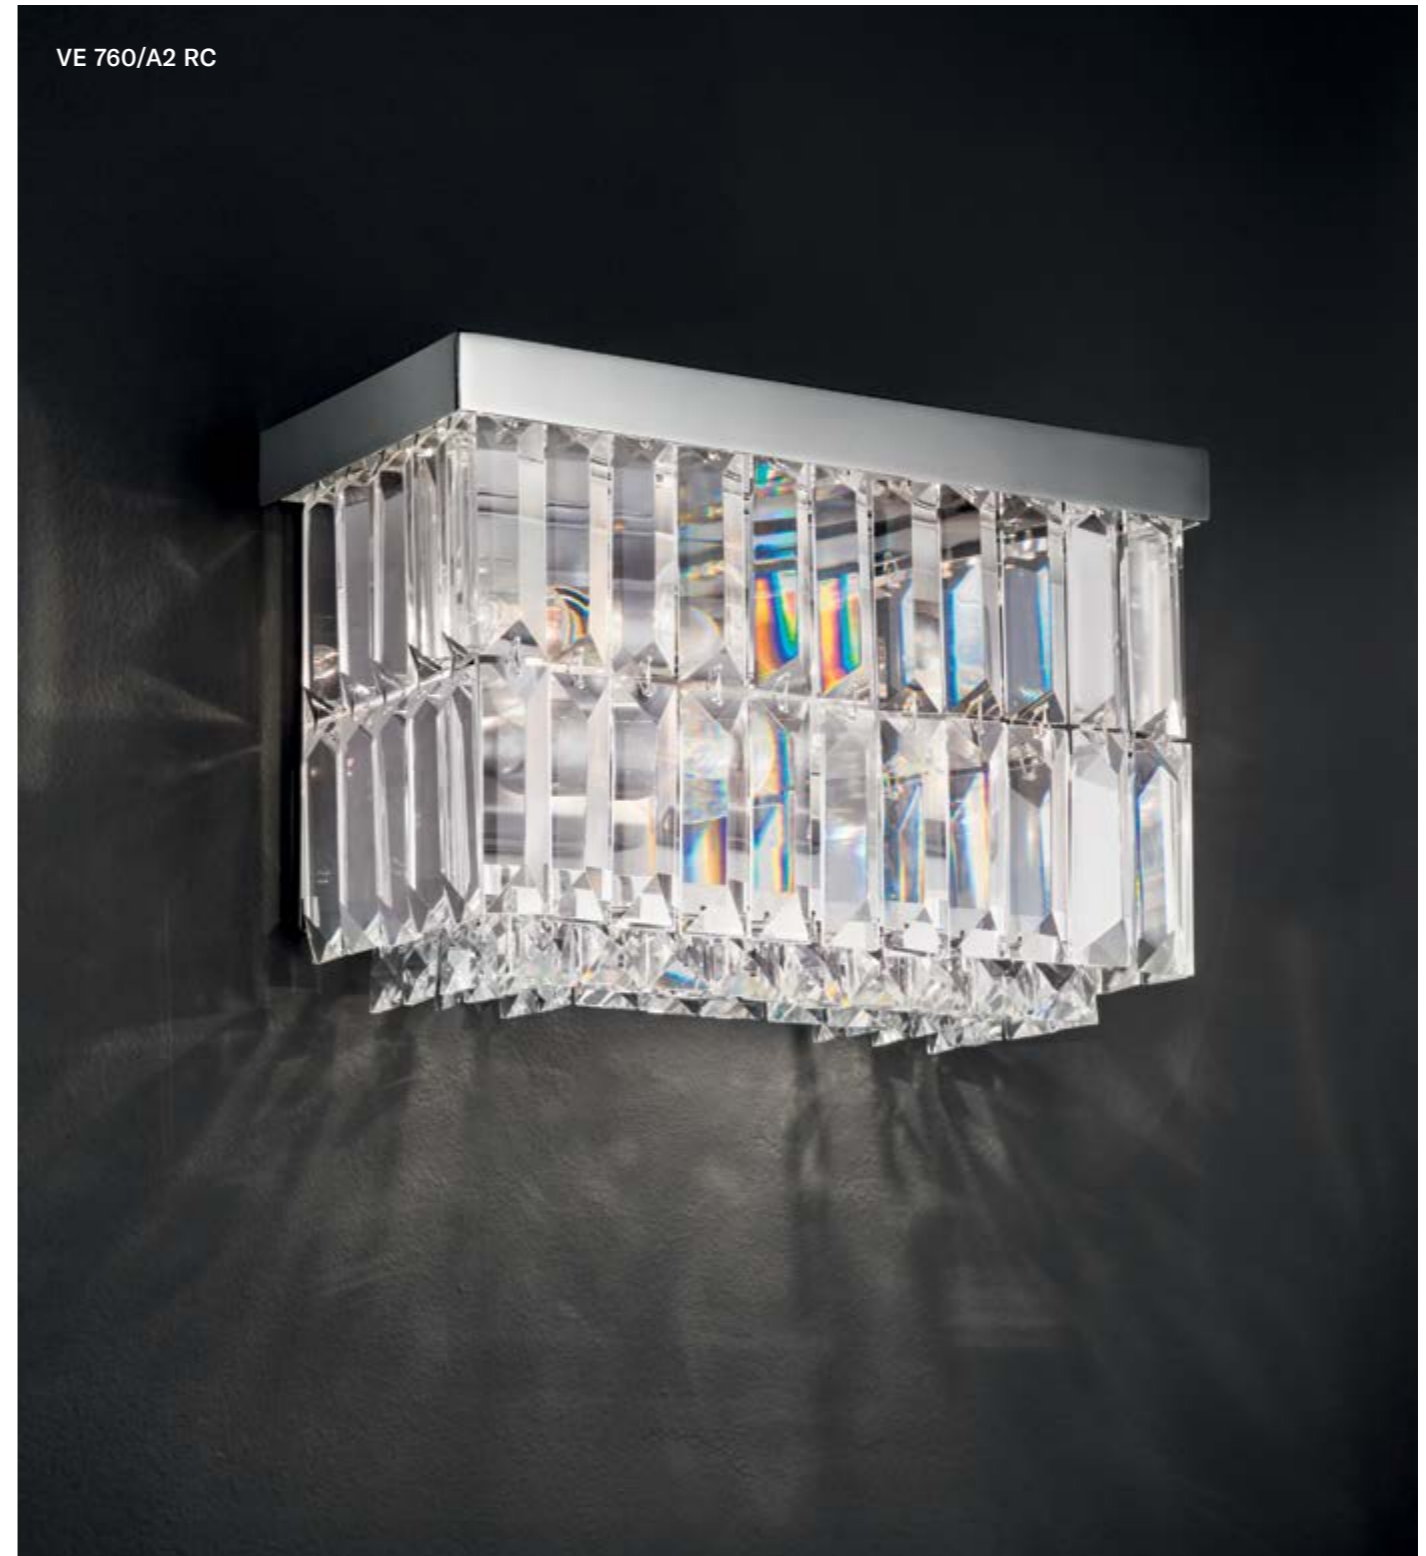

VE 760/A2 RC

VE 760/A2 RD	CE	®	VE 760/A2 RC	CE	®