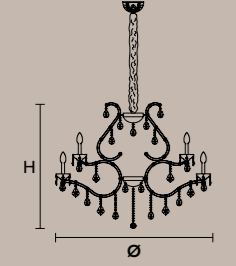

VE 951/15

Ø 105 cm / 41.33"
H 85 cm / 33.46"
W 20 kg / 44.09 lb

15×E12×40 W max (not included)

RW-DW 15×LED source – 60 W tot