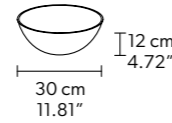

Ø 291 cm / 114.56"
H 55 cm / 21.65"
W 60 kg / 132.28 lb

128 LED LIGHTS CRI>90
3000K - 192 W - 24960 Nominal Lumen
Dimmable PUSH or DMX on request.

Fixing:
1 x central bracket
35 x single steel cables.
The cup contains:
1 x driver
1 x control board