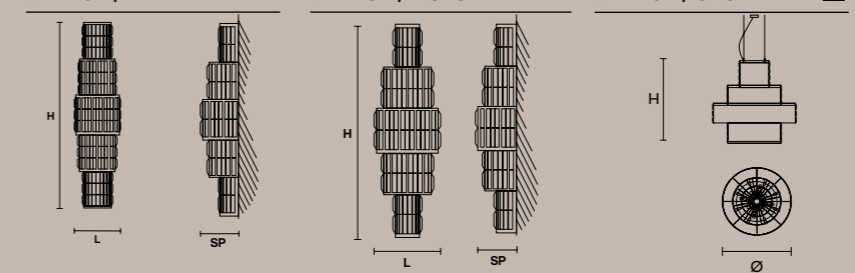

VE 764/A4 P **VE 764/A9 G** **VE 764/S16**

L 22 cm / 8.65"	L 24 cm / 9.45"	Ø 86 cm / 33.85"
SP 8 cm / 3.15"	SP 12 cm / 4.70"	H 88 cm / 34.65"
H 70 cm / 27.60"	H 104 cm / 40.95"	W 45 kg / 99.20 lb
W 2 kg / 4.40 lb	W 7 kg / 15.43 lb	
4×E12×40 W max (not included)	9×E12×40 W max (not included)	16×E26×60 W max (not included)