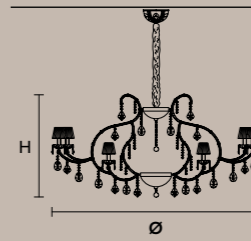

VE 935/30 CE

Ø 170 cm / 66.92"
H 85 cm / 33.46"
W 50 kg / 110.23 lb
30×E12×40 W max (not included)
RW-DW 30×LED source -120 W tot