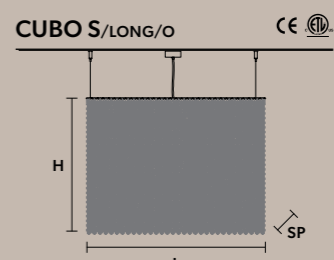

RECTANGULAR

L 75 cm / 29.52"
SP 25 cm / 9.84"
H 60 cm / 23.62"

17×E12×40 W (not included)