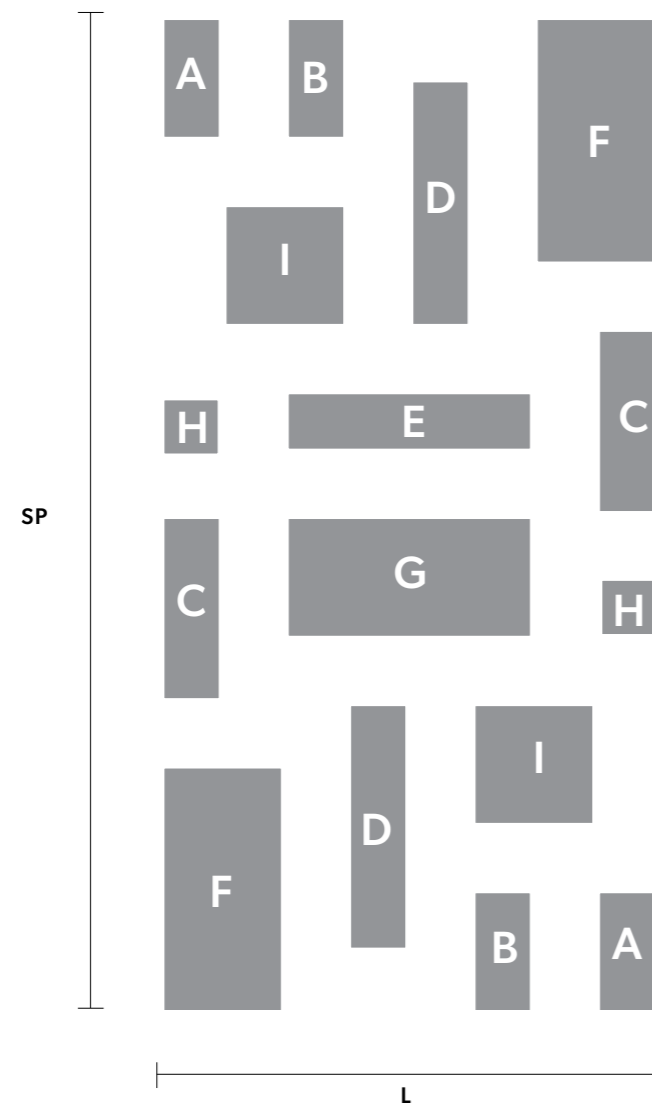

CUBO COMBO PL 16 200 RC

€

L 200 cm / 78.74" 190x12x40 W (not included)
SP 400 cm / 157.48"
H 60 cm / 23.62"

Composition

- A 2 x Cubo PL/Long/J
- B 2 x Cubo PL/Long/L
- C 2 x Cubo PL/Long/N
- D 2 x Cubo PL/Long/P
- E 1 x Cubo PL/Long/Q
- F 2 x Cubo PL/Long/S
- G 1 x Cubo PL/Long/T
- H 2 x Cubo PL/Square/Medium/20
- I 2 x Cubo PL/Square/Large/40

CUBO COMBO PL 16 200 RC
COMPOSITION