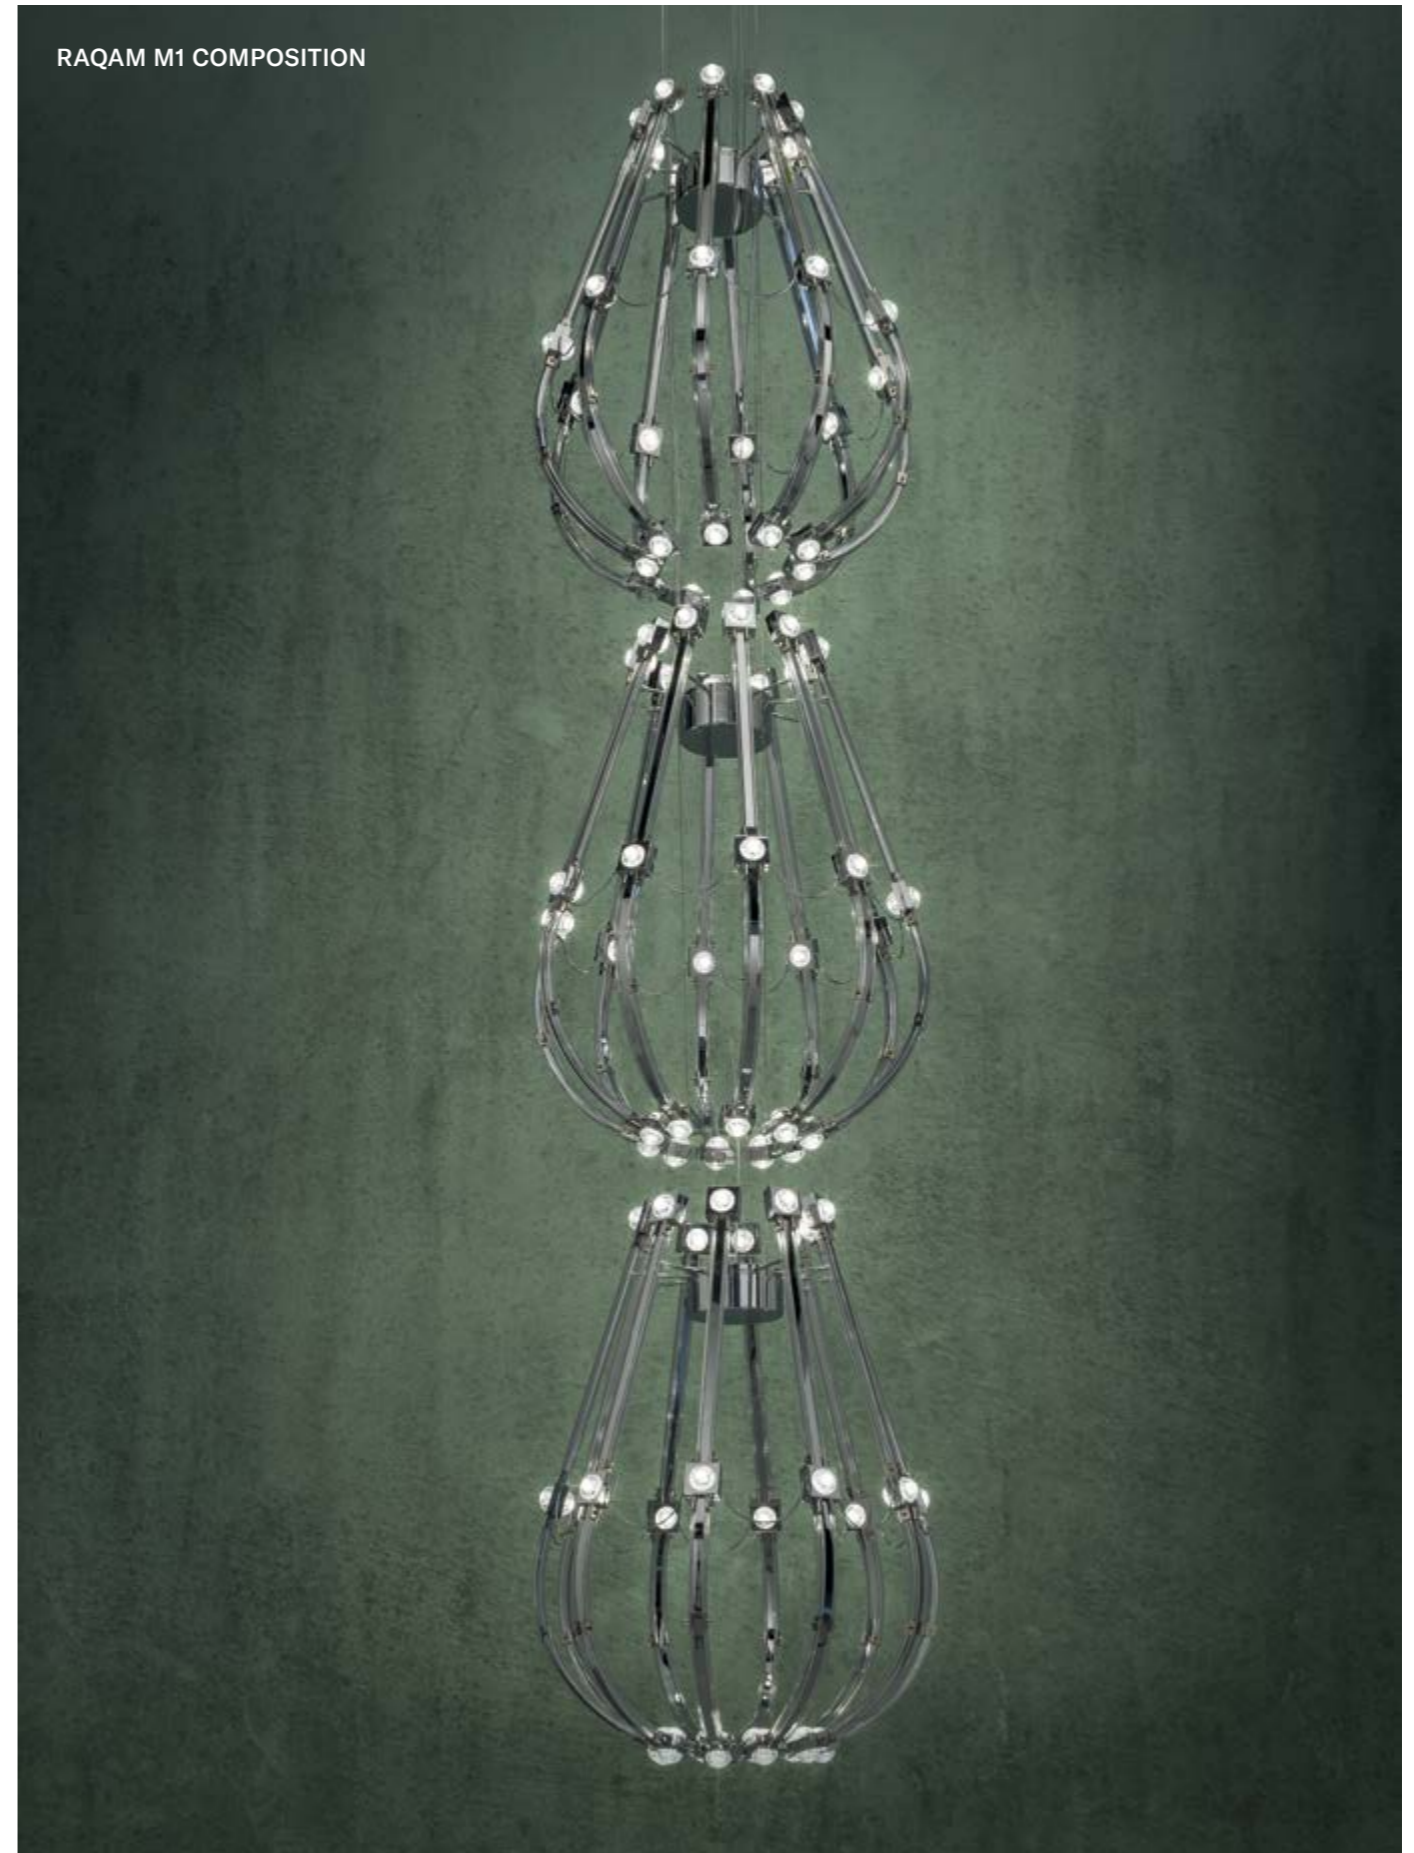

Fixing: 5 x canopy.
 Each canopy contains:
 1 x driver

Each box contains:
 1 x control board

RAQAM M1 COMPOSITION

M6_M7 CONCEPT Vertical arrangement

MODULES

RADIAL REPETITION

MODULE 6 X 10

+