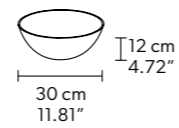

The cup contains:
1 x driver
1 x control board