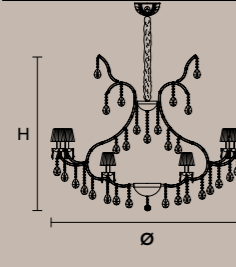

40×E12×40 W max (not included)

RW-DW 40×LED source – 160 W tot

VE 959/12 

Ø 115 cm / 45.27"
H 95 cm / 37.40"
W 30 kg / 66.13 lb

12×E12×40 W max (not included)

RW-DW 12×LED source – 48 W tot

VE 959/30 

Ø 155 cm / 61.02"
H 125 cm / 49.21"
W 48 kg / 105.82 lb