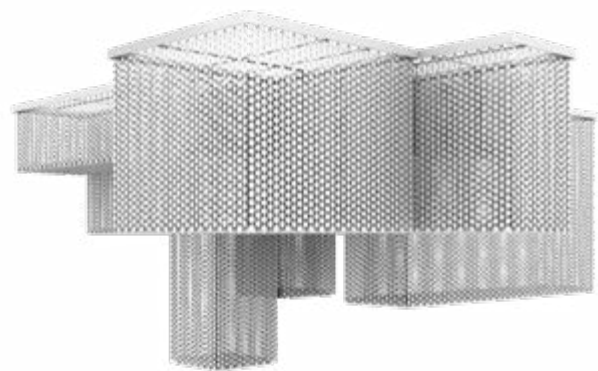

CUBO COMBO PL 175 SQ

CE

L 175 cm / 68.89"
SP 175 cm / 68.89"
H 80 cm / 31.49"

107×E12×40 W (not included)

Composition

- A 1 x Cubo PL/Long/P
- B 1 x Cubo PL/Long/Q
- C 1 x Cubo PL/Long/R
- D 1 x Cubo PL/Long/T
- E 1 x Cubo PL/Square/Medium/20
- F 1 x Cubo PL/Square/Medium/40
- G 1 x Cubo PL/Square/Medium/60
- H 1 x Cubo PL/Square/Medium/80
- I 1 x Cubo PL/Square/Large 40