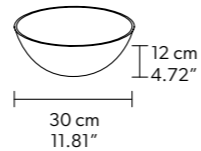

RAQAM O1 BASIC BATCH A - MODULO 5 X 8

L 93.5 x 93.5 cm / 36.81 x 36.81"
H 20 cm / 7.87"
W 16 kg / 35.27 lb

48 LED LIGHTS CRI > 90
3000 K - 72 W - 9360 Nominal Lumen
Dimmable PUSH or DMX on request.

Fixing:
1 x canopy
12 x single steel cables.

Each box contains:
1 x control board
1 x driver

Any additional element
requires one additional
cup with driver and control
board.

RAQAM O1 BASIC BATCH B - MODULO 5 X 16

L 93.5 x 93.5 cm / 36.81 x 36.81"
H 50 cm / 19.68"
W 26 kg / 57.32 lb

96 LED LIGHTS CRI > 90
3000 K - 144W - 18720 - Nominal Lumen
Dimmable PUSH or DMX on request.

Fixing:
1 x canopy
12 x single steel cables.

Each box contains:
1 x control board
1 x driver

Any additional element
requires one additional
cup with driver and control
board.

RAQAM O1 COMPOSITION - BASIC BATCH B X 5

L 93.5 x 93.5 cm / 36.81 x 36.81"
H 250 cm / 98.42"
W 135 kg / 297.62 lb

480 LED LIGHTS CRI > 90
3000 K - 720W - 93600 Nominal Lumen
Dimmable PUSH or DMX on request

Fixing:
1 x canopy
12 x single steel cables.

Each box contains:
1 x control board
1 x driver

Any additional element
requires one additional
cup with driver and control
board.