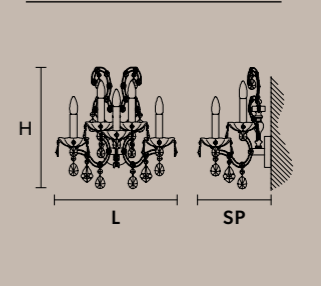

VE 998/18 CE VE 998/40 CE VE 998/56 CE VE 998/A5 CE

L 42 cm / 16.54"
SP 32 cm / 12.60"
H 53 cm / 20.87"
5×E12×40 W max (not included)
RW-DW 5×LED source – 20 W tot