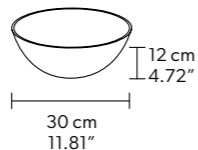

RAQAM O1 COMPOSITION