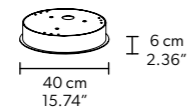

Ø 62 cm / 24.40"
H 263 cm / 103.54"
W 62 kg / 136.68 lb

220 LED LIGHTS CRI > 90
3000 K - 330 W- 42900 Nominal Lumen
Dimmable PUSH or DMX on request.

Fixing:
1 x canopy.
10x single steel cables
The canopy contains:
2 x drivers