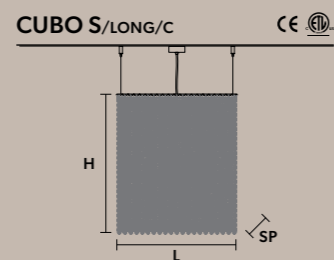

RECTANGULAR

L 50 cm / 19.68"
SP 12.5 cm / 4.92"
H 60 cm / 23.62"

7×E12×40 W (not included)