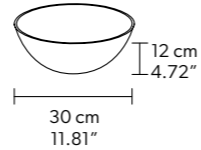

RAQAM O1 BASIC BATCH A - MODULO 5 X 8

L 93.5 x 93.5 cm / 36.81 x 36.81"
H 20 cm / 7.87"
W 16 kg / 35.27 lb

48 LED LIGHTS CRI > 90
3000 K - 72 W - 9360 Nominal Lumen
Dimmable PUSH or DMX on request.

Fixing:
1 x canopy
12 x single steel cables.

Each box contains:
1 x control board
1 x driver

Any additional element
requires one additional
cup with driver and control
board.

RAQAM O1 BASIC BATCH B - MODULO 5 X 16

L 93.5 x 93.5 cm / 36.81 x 36.81"
H 50 cm / 19.68"
W 26 kg / 57.32 lb

96 LED LIGHTS CRI > 90
3000 K - 144W - 18720 - Nominal Lumen
Dimmable PUSH or DMX on request.

Fixing:
1 x canopy
12 x single steel cables.

Each box contains:
1 x control board
1 x driver

Any additional element
requires one additional
cup with driver and control
board.

RAQAM O1 COMPOSITION - BASIC BATCH B X 5

L 93.5 x 93.5 cm / 36.81 x 36.81"
H 250 cm / 98.42"
W 135 kg / 297.62 lb

480 LED LIGHTS CRI > 90
3000 K - 720W - 93600 Nominal Lumen
Dimmable PUSH or DMX on request

Fixing:
1 x canopy
12 x single steel cables.

Each box contains:
1 x control board
1 x driver

Any additional element
requires one additional
cup with driver and control
board.