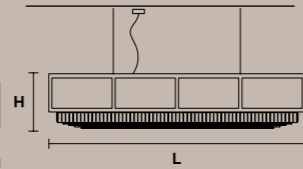

VE 770/S34

L 160 cm / 63.00"
SP 40 cm / 15.75"
H 40 cm / 15.75"
W 58 kg / 127.86 lb
34×E12×40 W max (not included)