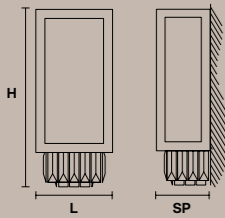

VE 770/ A2

L 17 cm / 6.65"
SP 12 cm / 4.70"
H 40 cm / 15.75"
W 4 kg / 8.81 lb
2×E12×40 W max (not included)