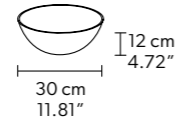

Ø 225 cm / 88.58"
H 37 cm / 14.56"
W 26 kg / 57.32 lb

96 LED LIGHTS CRI>90
3000K - 144 W- 18720 Nominal Lumen
Dimmable PUSH or DMX on request.

Fixing:
1 x central bracket
35 x single steel cables.
The cup contains:
1 x driver
1 x control board