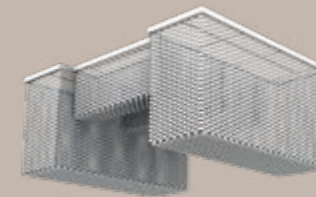

100 cm / 39.37"

75 cm / 29.52"