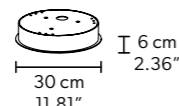

Ø 195 cm / 76.77"
H 121 cm / 47.63"
W 45 kg / 99.20 lb

140 LED LIGHTS CRI > 90
3000 K - 210 W - 27300 Nominal Lumen
Dimmable PUSH or DMX on request.

Fixing:
1 x canopy
30 x single steel cables.
The canopy contains:
1 x driver