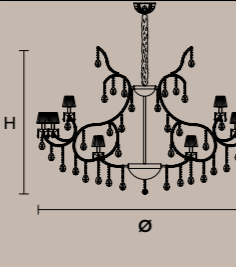

VE 959/56

Ø 200 cm / 78.74"
H 140 cm / 55.11"
W 84 kg / 185.18 lb

56×E12×40 W max (not included)

RW-DW 56×LED source – 224 W