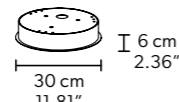

Ø 195 cm / 76.77"
 H 173 cm / 68.11"
 W 65 kg / 143.3 lb

200 LED LIGHTS CRI > 90
 3000 K - 300 W - 39000 Nominal Lumen
 Dimmable PUSH or DMX on request.

Fixing:
 1 x canopy
 50 x single steel cables.
 The canopy contains:
 1 x driver