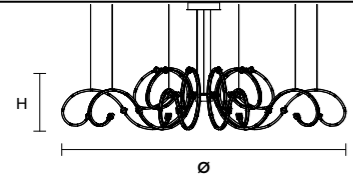

RAQAM Q5 BASIC BATCH E - MODULE 1 X 10