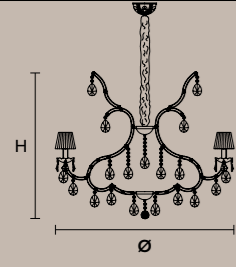

VE 959/12

Ø 115 cm / 45.27"
H 95 cm / 37.40"
W 30 kg / 66.13 lb

12×E12×40 W max (not included)

RW-DW 12×LED source – 48 W tot