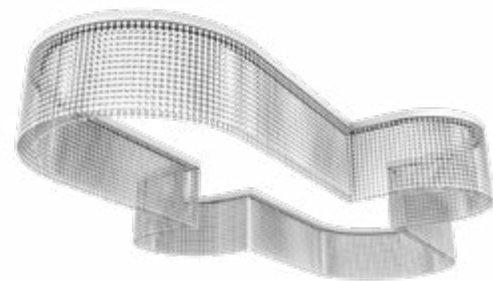

GALASSIA O3 SNG

L 257 cm / 101.18"
SP 156 cm / 61.41"
H 25 cm / 9.84"
W 40 kg / 88.18 lb

LED x 79.2 W CRI>95
3000K - 10197 Nominal lumen
Dimmable: 1-10V
(1 x driver recessed)

Composition :
4 x Corner 20x20
4 x Straight 50
4 x Arch 50
4 x Arch 75