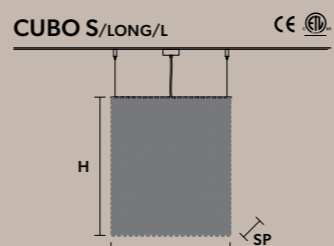

RECTANGULAR

L 50 cm / 19.68"
SP 25 cm / 9.84"
H 60 cm / 23.62"

12×E12×40 W (not included)