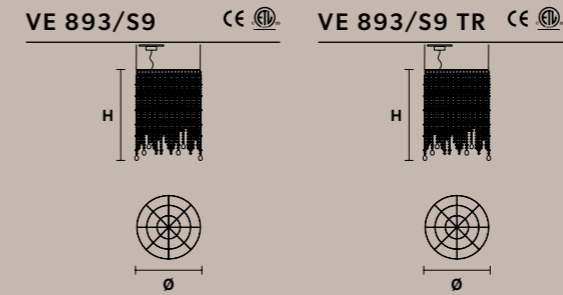

VE 893/S9	VE 893/S9 TR
Ø 70 cm / 27.60"	Ø 70 cm / 27.60"
H 80 cm / 31.50"	H 80 cm / 31.50"
W 25 kg / 55.11 lb	W 25 kg / 55.11 lb
9×E26×60 W max (not included)	9×E26×60 W max (not included)