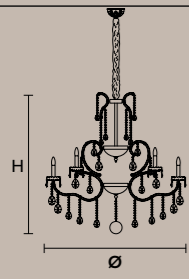

VE 929/24 CE

Ø 120 cm / 47.24"
H 120 cm / 47.24"
W 57 kg / 125.66 lb
24×E12×40 W max (not included)
RW-DW 24×LED source -96 W tot