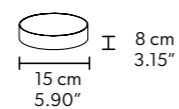

Ø 62 cm / 24.40"
H 58 cm / 22.85"
W 18 kg / 39.68 lb

60 LED LIGHTS CRI > 90
3000 K - 90 W- 11700 Nominal Lumen
Dimmable PUSH or DMX on request.

Any additional element made of
Module 7x10,
requires one additional
cup with driver and
control board