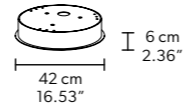

RAQAM P4 BASIC BATCH A - MODULO 7 X 32

Ø 126 cm / 49.60"
H 223 cm / 87.79"
W 42 kg / 92.59 lb

192 LED LIGHTS CRI > 90
3000 K - 288W- 37440 Nominal Lumen
Dimmable PUSH or DMX on request.

Fixing:
1 x canopy
32 x single steel cables.
The canopy contains:
2 x drivers
2 x control boards

RAQAM P4