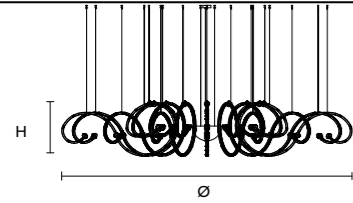

RAQAM Q5 BASIC BATCH A - MODULE 1 X 16