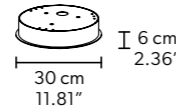

Ø 266 cm / 104.72"
H 55 cm / 21.65"
W 38 kg / 83.77 lb

80 LED LIGHTS CRI>90
3000 K - 120 W - 15600 Nominal Lumen
DIMMABLE: PUSH + DMX on request.

Fixing:
1 x canopy
10 x single steel cables.
The canopy contains:
1 x driver
1 x control board