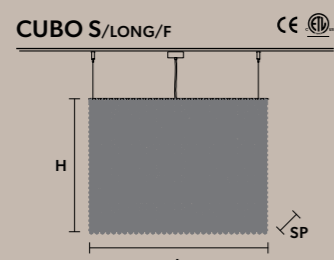

RECTANGULAR

L 75 cm / 29.52"
SP 12.5 cm / 4.92"
H 60 cm / 23.62"

9×E12×40 W (not included)