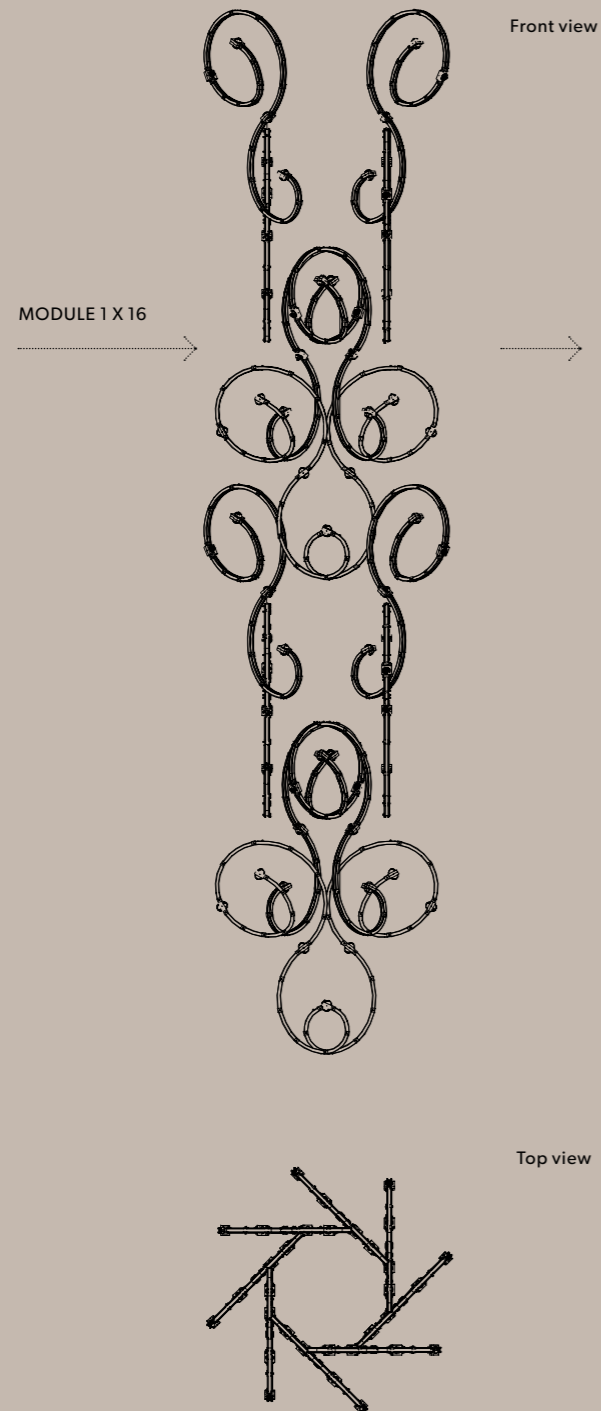

R3 CONCEPT Vertical arrangement

MODULES

RADIAL / VERTICAL REPETITION