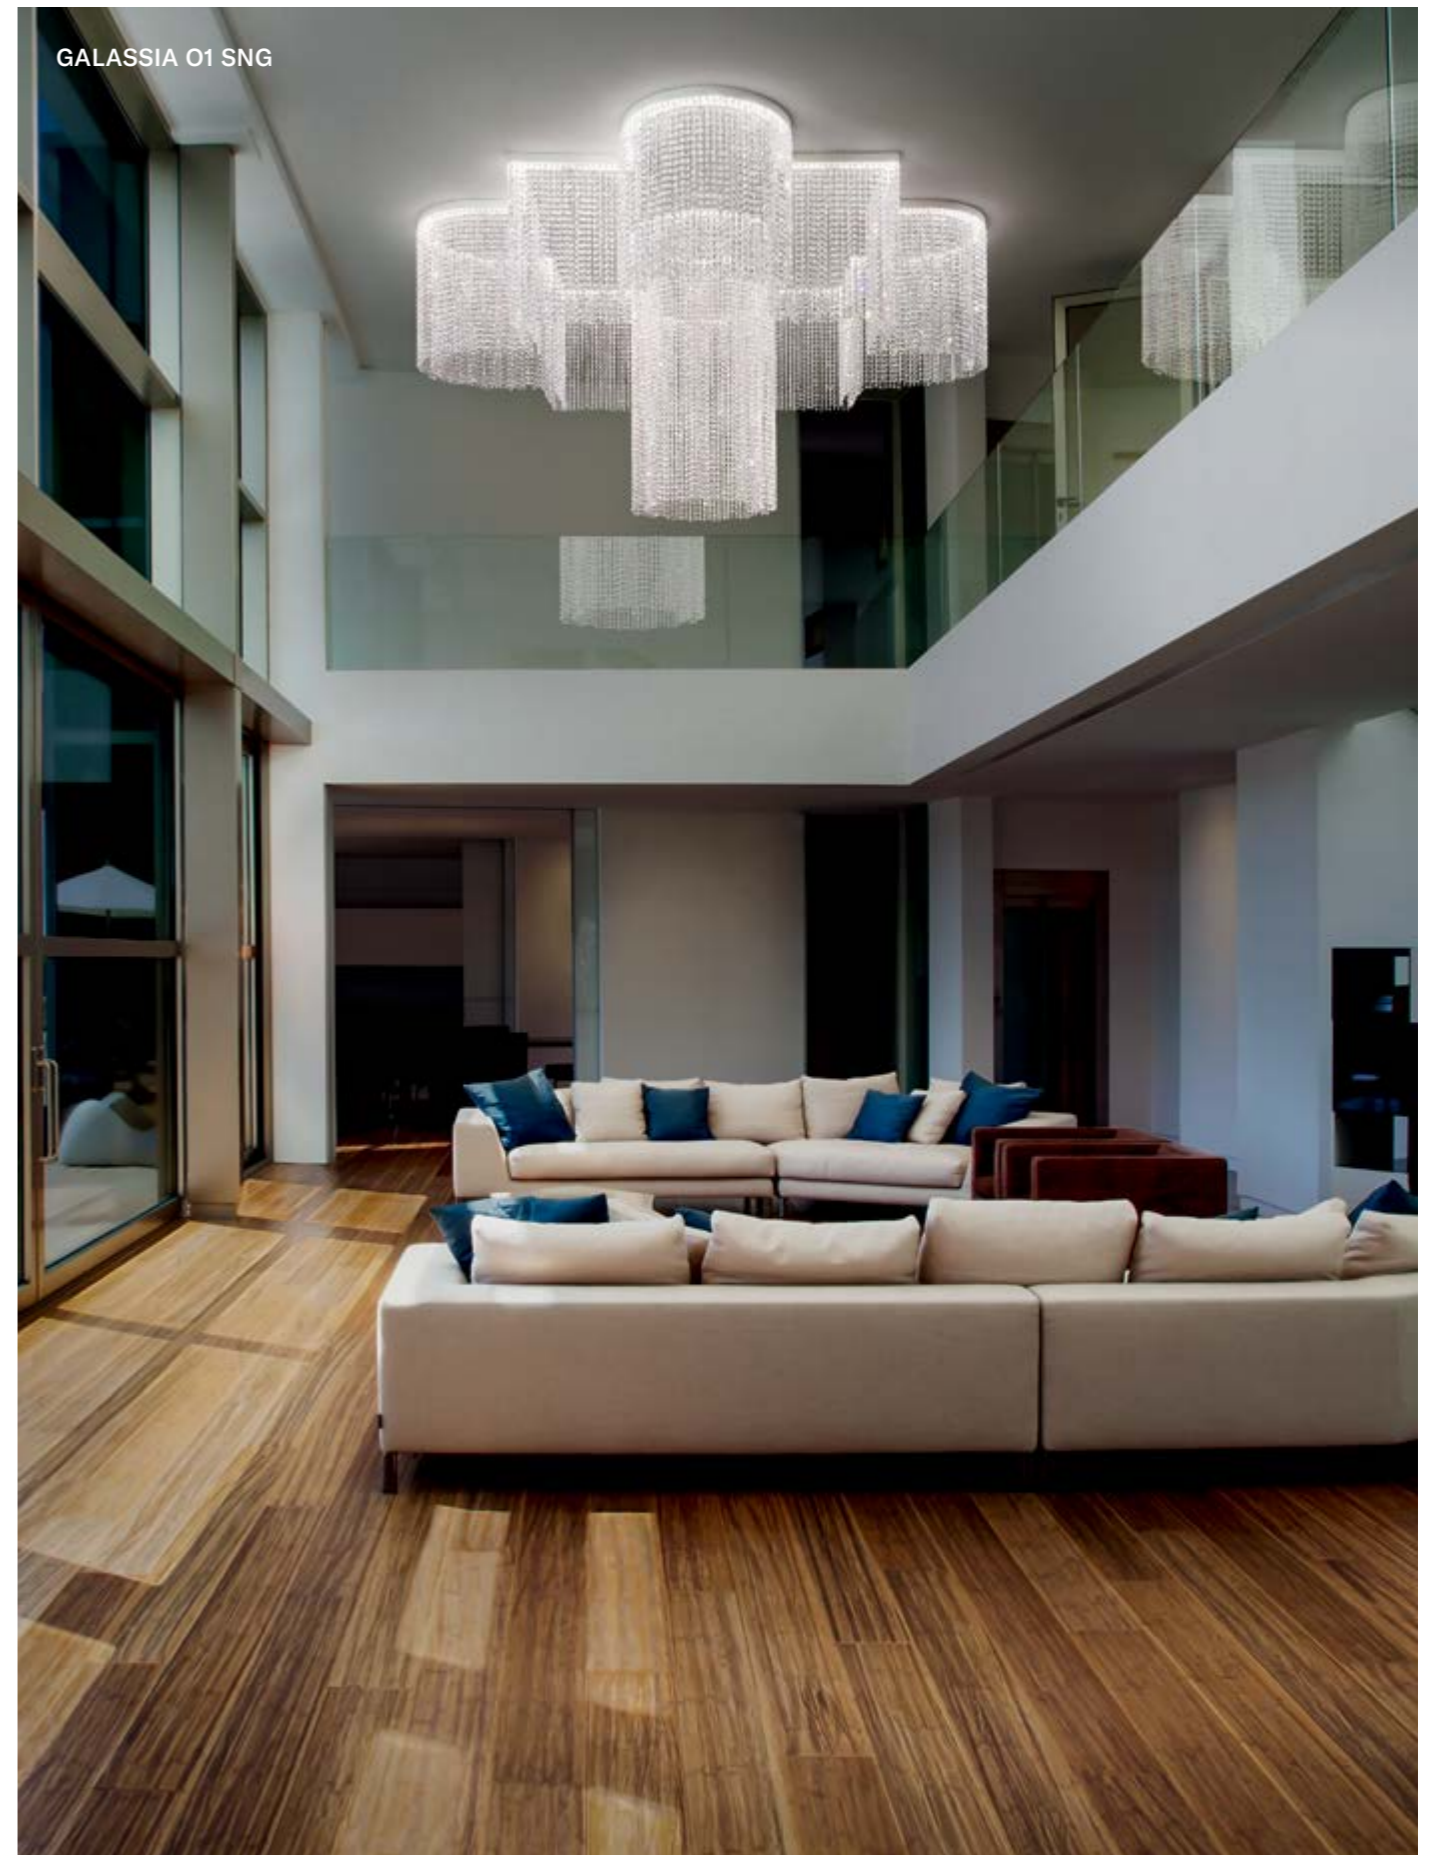

GALASSIA O1 SNG