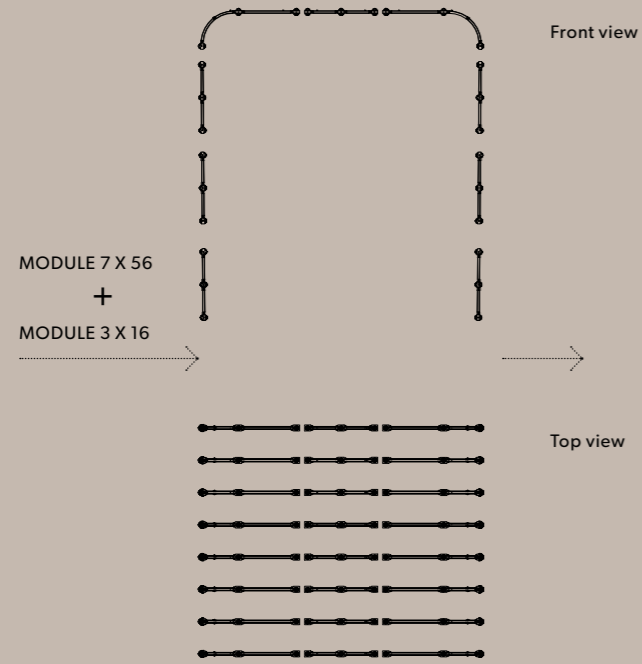

R4 CONCEPT

Vertical/Linear arrangement

MODULES

VERTICAL / LINEAR REPETITION