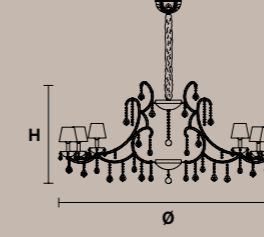

VE 915/12 CE VE 915/36 CE VE 915/48 CE

Ø 170 cm / 66.92"
H 90 cm / 35.43"
W 60 kg / 132.27 lb
36×E12×40 W max (not included)
RW-DW 36×LED source - 144 W tot