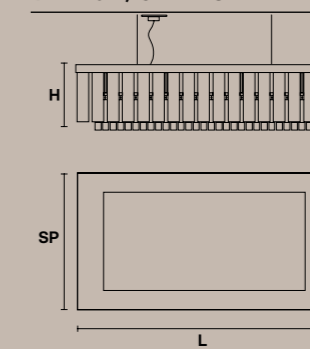

VE 1152/S24 RC

L 165 cm / 64.95"
SP 90 cm / 35.10"
H 38 cm / 14.95"
W 79 kg / 173.80 lb

24×E26×60 W max (not included)