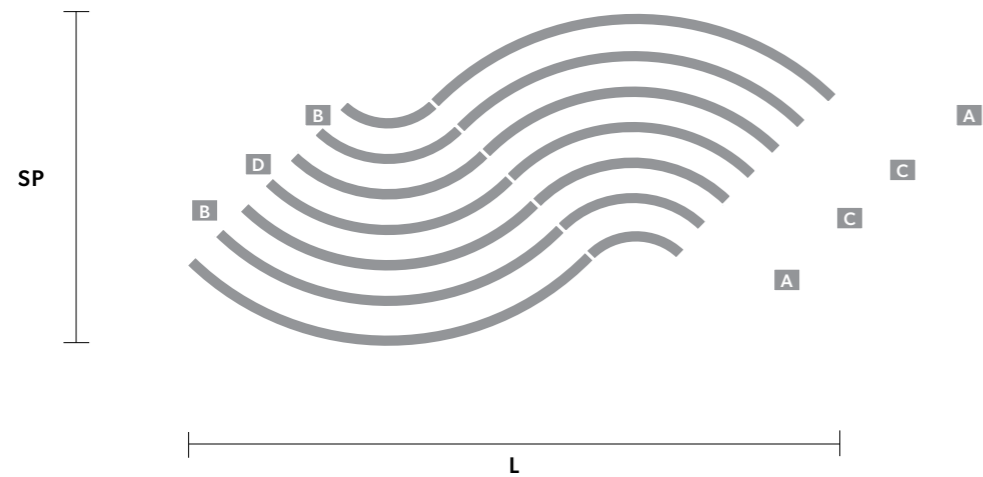

GALASSIA R2 SNG

L 229 cm / 90.15"
SP 116 cm / 45.66"
H 100 cm / 39.37"
W 110 kg / 242.50 lb

LED x 150.4 W CRI>95
3000K - 19363 Nominal lumen
Dimmable: 1-10V
(1 x driver recessed)

Composition :

- **A Combo A H25**
  2 x Arch 200
  2 x Arch 50
- **B Combo B H50**
  2 x Arch 175
  2 x Arch 75
- **C Combo C H75**
  2 x Arch 150
  2 x Arch 100
- **D Combo D H100**
  2 x Arch 125

GALASSIA R2 SNG