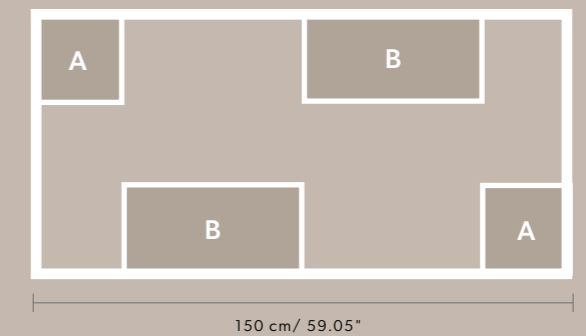

150 cm / 59.05"

75 cm / 29.52"