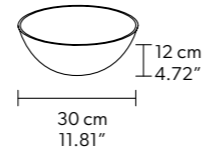

Ø 220 cm / 86.61"
H 147 cm / 57.87"
W 26 kg / 57.32 lb

96 LED LIGHTS CRI > 90
3000 K - 144W- 18720 Nominal Lumen
Dimmable PUSH or DMX on request.

Fixing:
1 x central bracket
19 x single steel cables.
The cup contains:
1 x driver
1 x control board

Any additional element requires one additional cup with driver and control board.