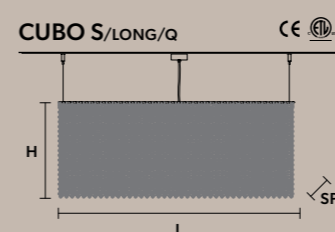

RECTANGULAR

L 100 cm / 39.37"
SP 25 cm / 9.84"
H 40 cm / 15.74"

18×E12×40 W (not included)