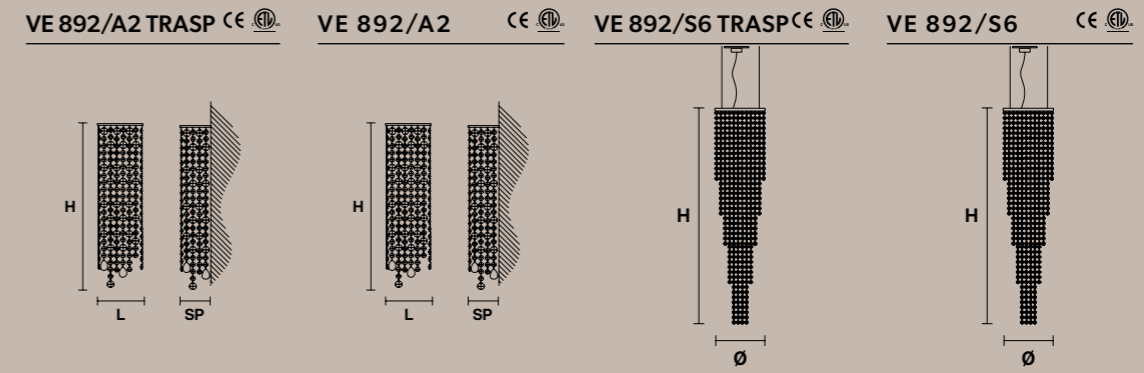

VE 892/A2 TRASP	VE 892/A2	VE 892/S6 TRASP	VE 892/S6
L 15 cm / 6.00"	L 15 cm / 6.00"	Ø 30 cm / 11.80"	Ø 30 cm / 11.80"
SP 12 cm / 4.80"	SP 12 cm / 4.80"	H 180 cm / 70.90"	H 180 cm / 70.90"
H 70 cm / 27.60"	H 70 cm / 27.60"	W 20 kg / 44.09 lb	W 20 kg / 44.09 lb
W 3 kg / 6.61 lb	W 3 kg / 6.61 lb	6×E26×60 W max (not included)	6×E26×60 W max (not included)
2×E12×40 W max (not included)	2×E12×40 W max (not included)