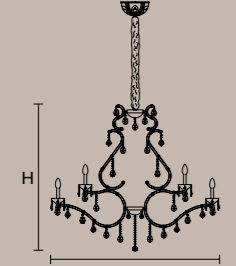

RW-DW 15×LED source – 60 W tot

VE 951/24 

Ø 145 cm / 57.09"
H 125 cm / 49.21"
W 42.5 kg / 93.69 lb

W24×E12×40 W max (not included)

RW-DW 24×LED source – 96 W tot

VE 951/40 

Ø 200 cm / 78.74"
H 135 cm / 53.14"
W 80 kg / 176.36 lb