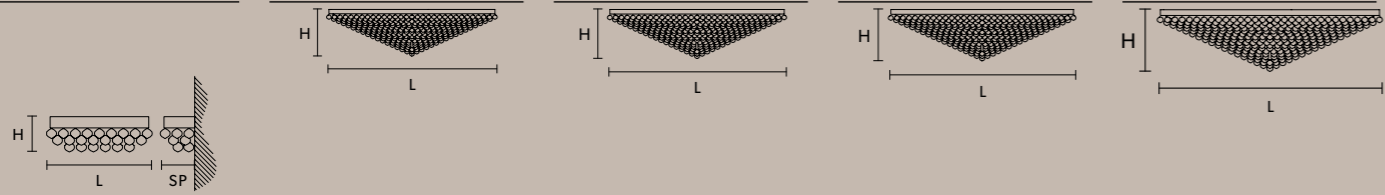

VE 809/A3 **VE 809/PL4** **VE 809/PL8** **VE 809/PL12** **VE 809/PL48**

L 40 cm / 15.75"	L 50 cm / 19.69"	L 70 cm / 27.56"	L 105 cm / 41.34"	L 160 cm / 62.99"
SP 14 cm / 5.51"	SP 50 cm / 19.69"	SP 70 cm / 27.56"	SP 105 cm / 41.34"	SP 160 cm / 62.99"
H 12 cm / 4.72"	H 25 cm / 9.84"	H 30 cm / 11.81"	H 35 cm / 13.78"	H 40 cm / 15.75"
W 7 kg / 15.43 lb	W 27 kg / 59.52 lb	W 30 kg / 66.13 lb	W 60 kg / 132.27 lb	W 120 kg / 264.5 lb
3×G9×40W max (not included)	4×E26×60 W max (not included)	8×E26×60 W max (not included)	12×E26×60 W max (not included)	48×E26×60 W max (not included)