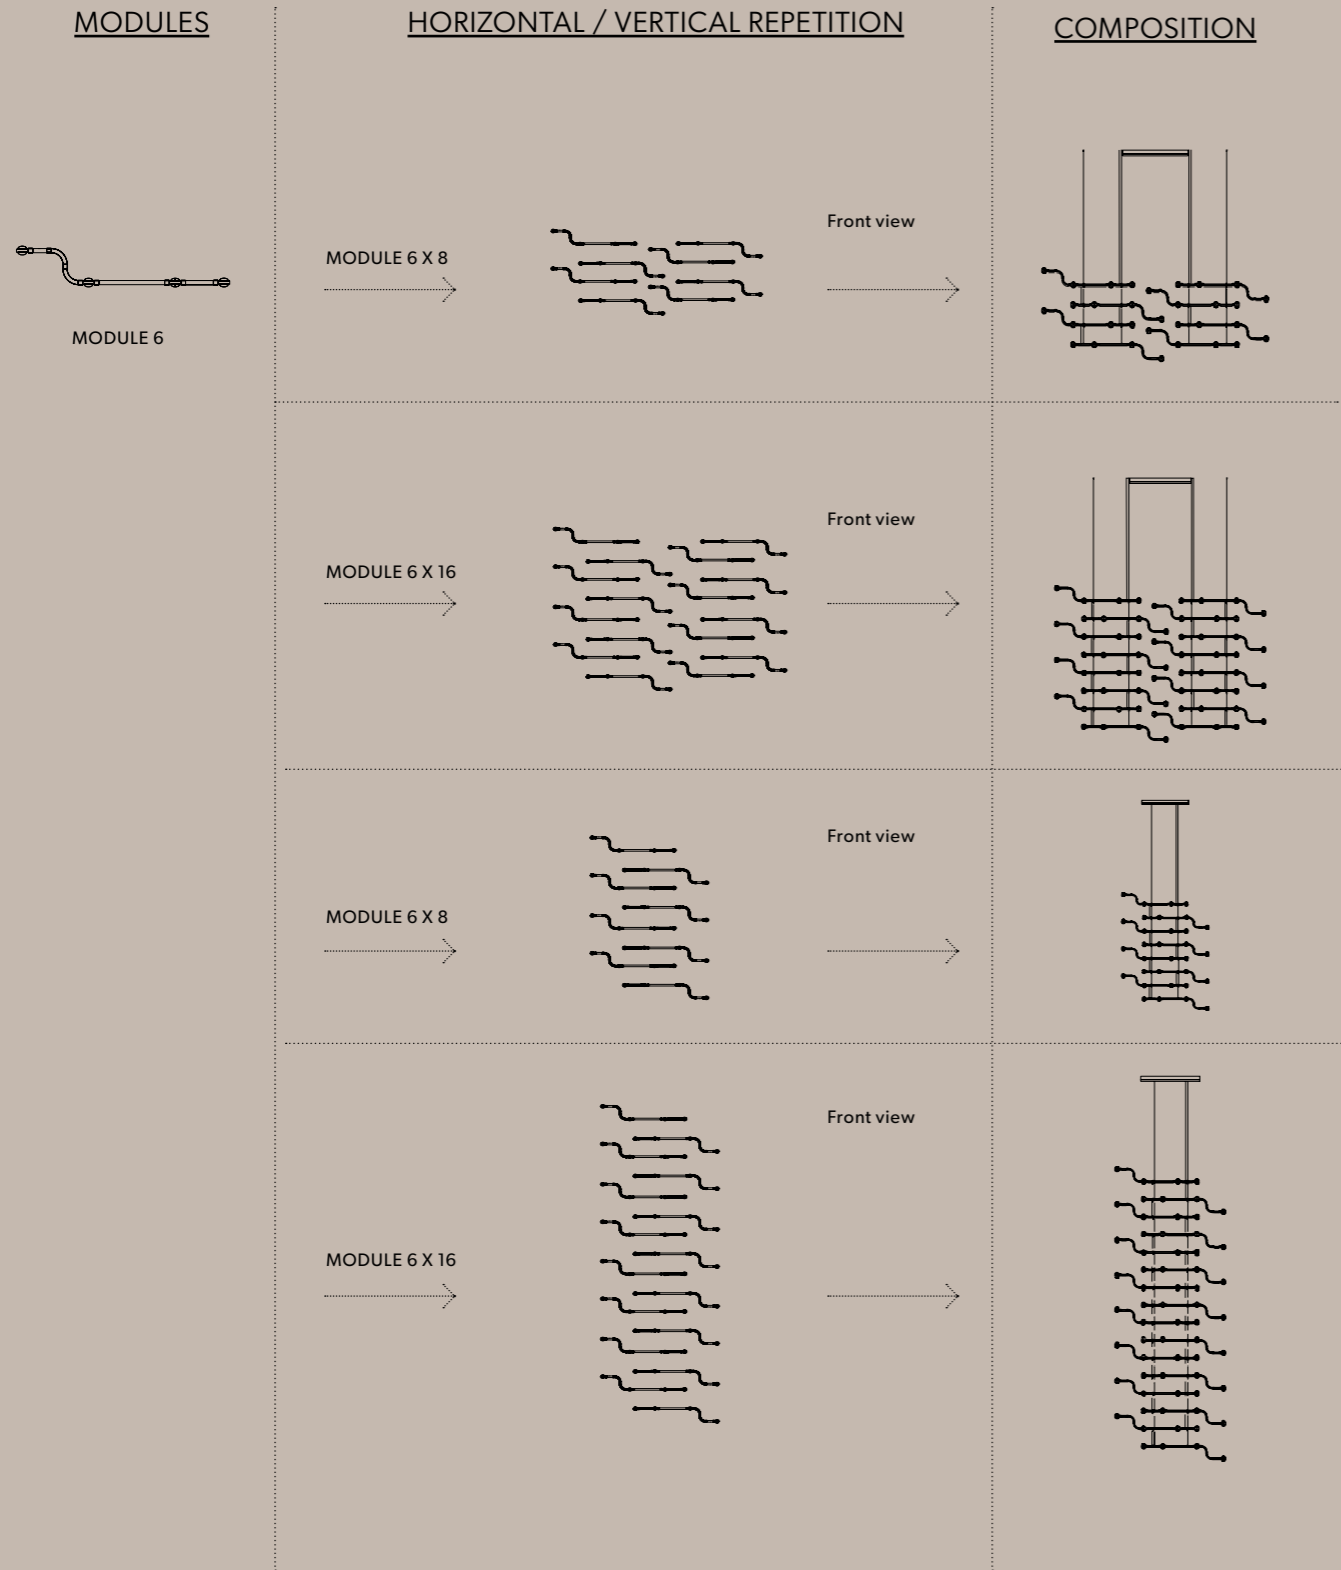

N2 CONCEPT Horizontal/Vertical arrangement