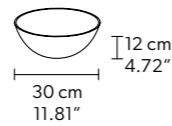

Ø 250 cm / 98.42"
 H 170 cm / 66.92"
 W 60 kg / 132.28 lb

128 LED LIGHTS CRI>90
 3000K - 192 W- 24960 Nominal Lumen
 Dimmable PUSH or DMX on request.

Fixing:
 1 x central bracket
 35 x single steel cables.
 The cup contains:
 1 x driver
 1 x control board