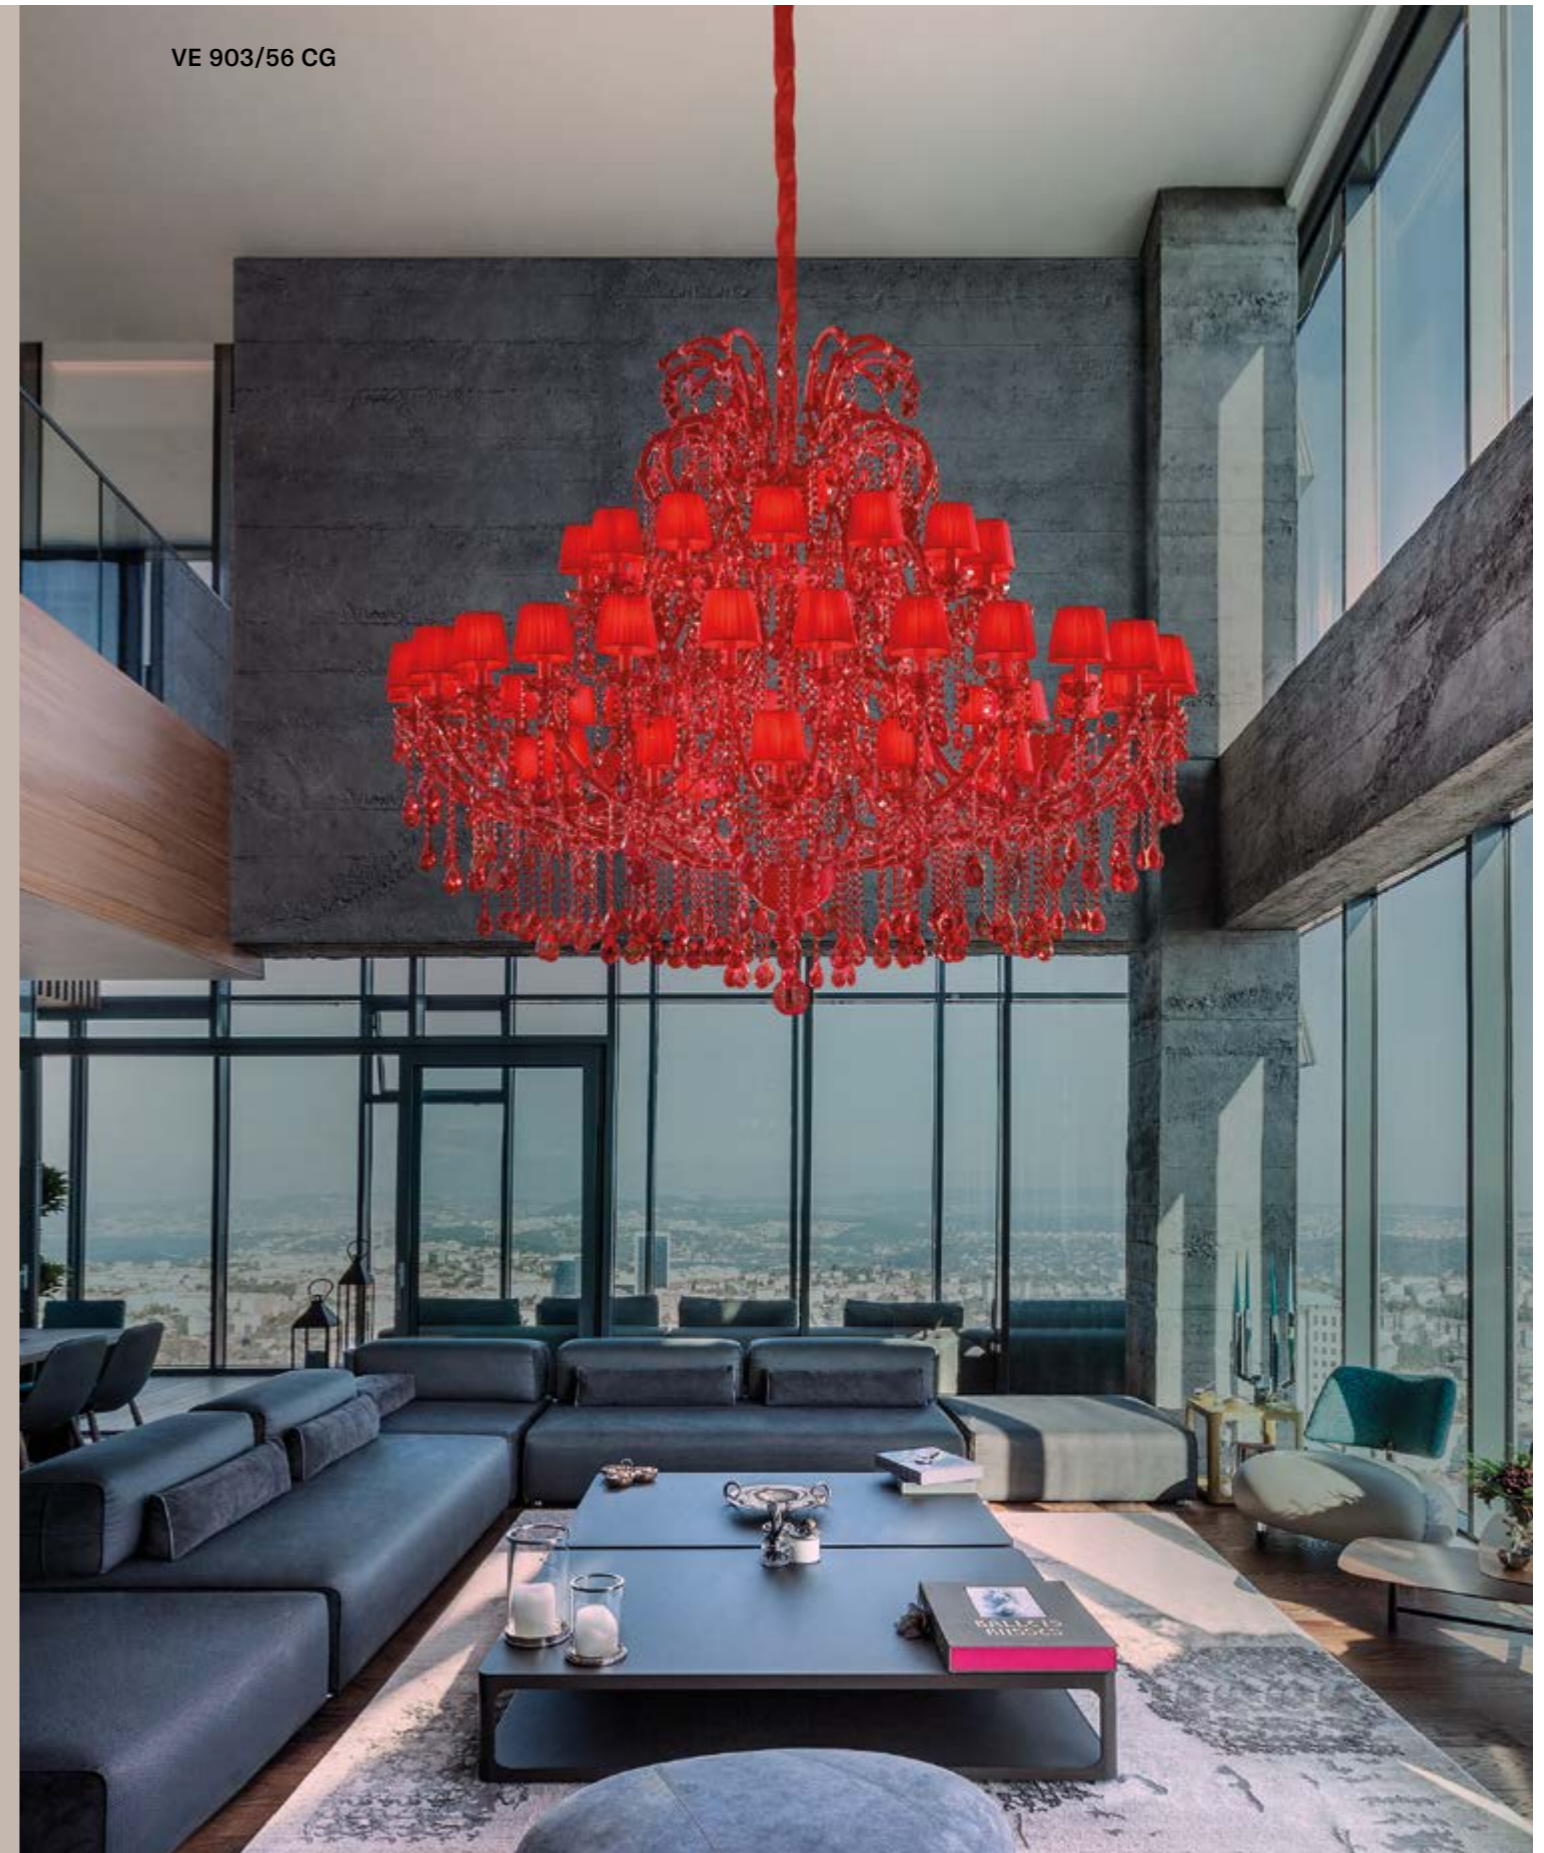

RW _ RGB-W

The Maria Teresa collection with patented RGB-W LED technology, can transform light into pure colour, filling the space with an infinity of hues for a completely new visual perception. Surfaces alter their appearance and the whole ambience changes mood to reflect your personal preferences. White light at 3000K can also be obtained.

VE 903/56 CG

VE 907/35	CE	VE 907/65	CE
Ø 140 cm / 55.10"		Ø 170 cm / 66.92"	
H 210 cm / 82.70"		H 250 cm / 98.42"	
W 80 kg / 176.5 lb		W 120 kg / 264.5 lb	
35×E12×40 W max (not included)		65×E12×40 W max (not included)	
RW-DW 35×LED source -140 W tot		RW-DW 65×LED source -260 W tot	

VE 907/65 DW

Maria Teresa

VE 901/70  

Ø 260 cm / 102.40"
 H 300 cm / 118.20"
 W 120 kg / 264.5

70×E12×40 W max (not included)

RW-DW 70×LED source -280 W tot

VE 901/70 DW

VE 989/15	CE	VE 989/24	CE	VE 989/36	CE
Ø 95 cm / 37.40"		Ø 140 cm / 55.11"		Ø 165 cm / 64.96"	
H 55 cm / 21.63"		H 80 cm / 31.49"		H 90 cm / 35.43"	
W 17 kg / 37.47 lb		W 30 kg / 66.13 lb		W 48 kg / 105.82 lb	
15×E12×40 W max (not included)		24×E12×40 W max (not included)		36×E12×40 W max (not included)	
RW-DW 15×LED source – 60 W tot		RW-DW 24×LED source – 96 W tot		RW-DW 36×LED source – 144 W tot	