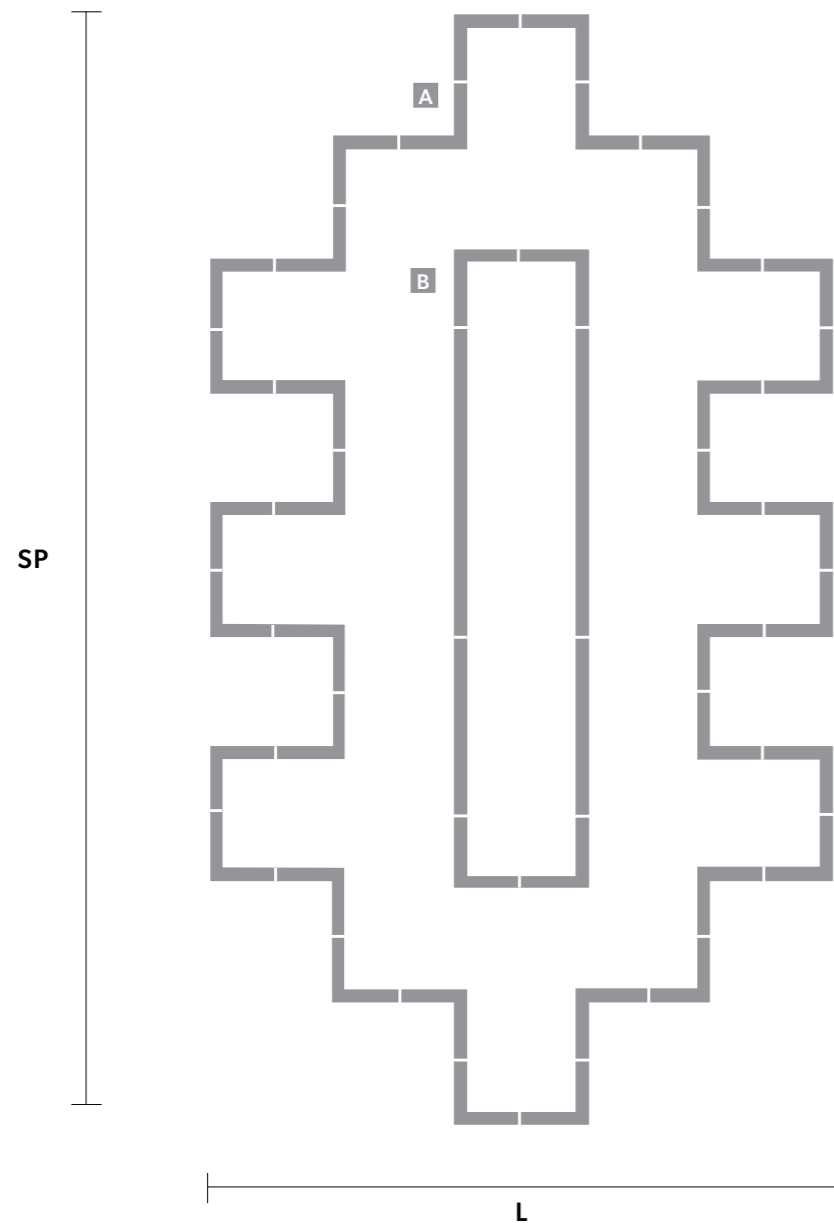

Composition :

- **A Outside**
  36 x Corner 20x20
- **B Inside**
  4 x Corner 20x20
  2 x Straight 100
  2 x Straight 50