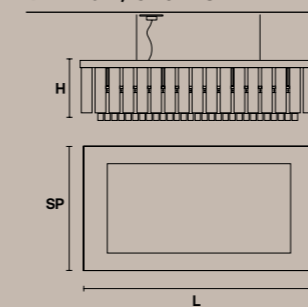

VE 1152/S16 RC

L 105 cm / 41.30"
SP 75 cm / 29.50"
H 38 cm / 14.95"
W 58 kg / 127.60 lb

16×E26×60 W max (not included)