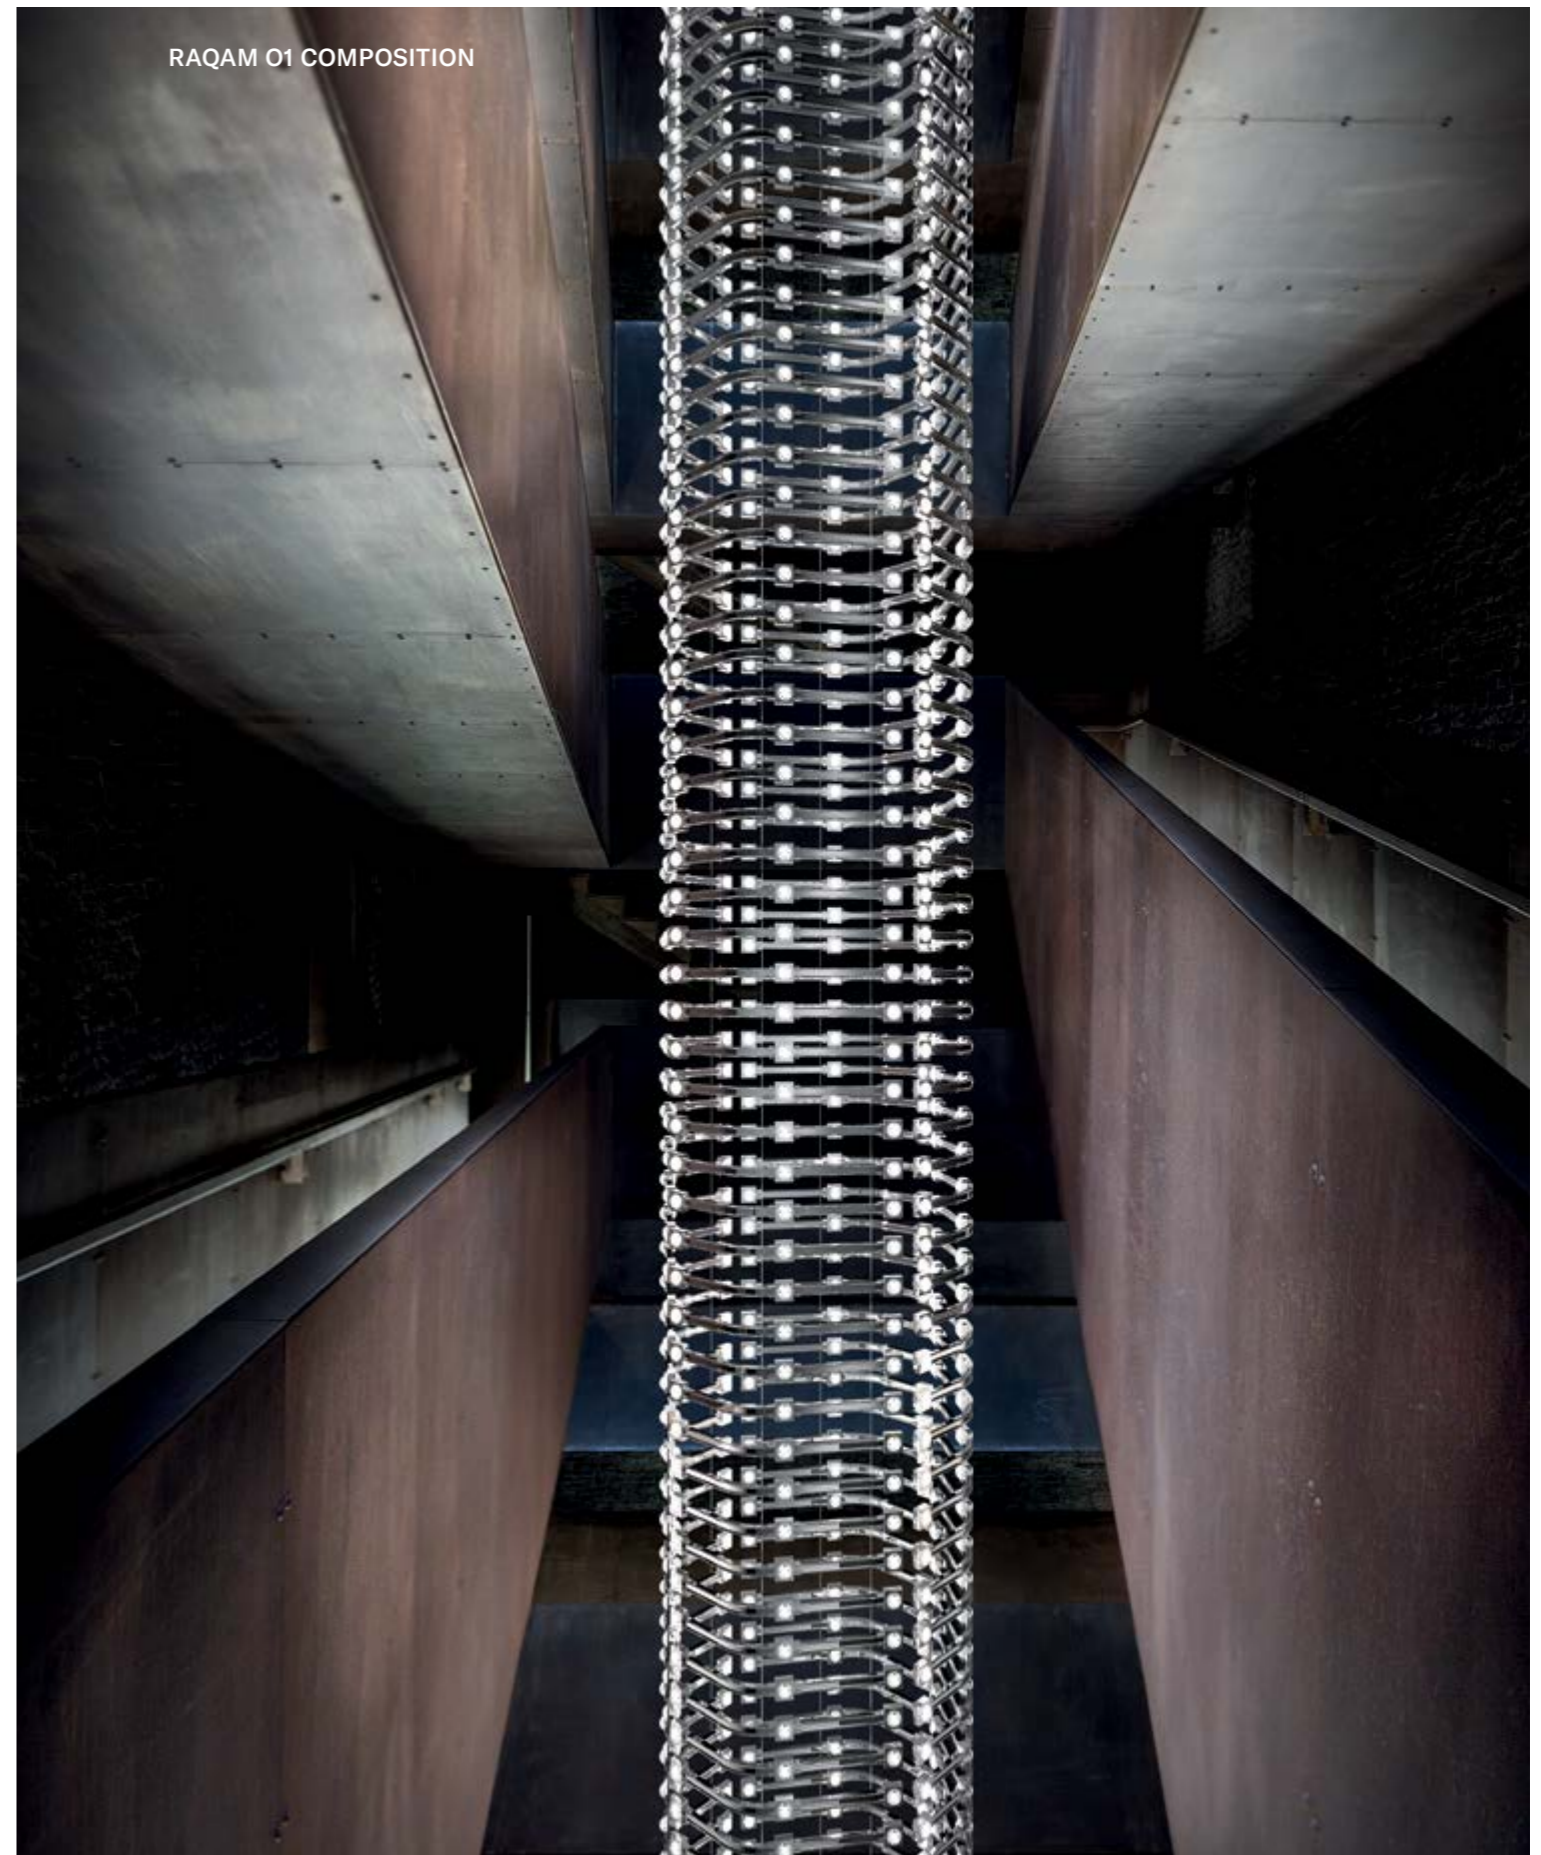

L 93.5 x 93.5 cm / 36.81 x 36.81"
H 250 cm / 98.42"
W 135 kg / 297.62 lb

480 LED LIGHTS CRI > 90
3000 K - 720W - 93600 Nominal Lumen
Dimmable PUSH or DMX on request

Fixing:
1 x canopy
12 x single steel cables.

Each box contains:
1 x control board
1 x driver

Any additional element
requires one additional
cup with driver and control
board.

RAQAM O1 COMPOSITION