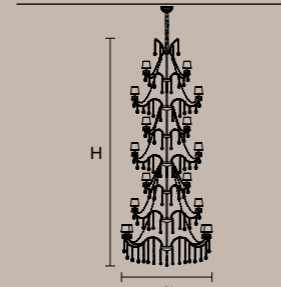

VE 992/18 CE VE 992/30 CE VE 992/48 CE VE 992/70 CE

Ø 150 cm / 59.05"
H 380 cm / 149.60"
W 100 kg / 220.4 lb
70×E12×40 W max (not included)
RW-DW 70×LED source – 280 W tot