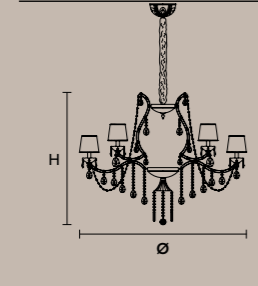

VE 991/15 CE VE 991/24 CE VE 991/36 CE

Ø 140 cm / 55.11"
H 100 cm / 39.37"
W 30 kg / 66.13 lb
24×E12×40 W max(not included)
RW-DW 24×LED source – 96 W tot