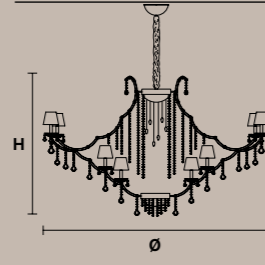

VE 913/12 CE VE 913/36 CE VE 913/46 CE

Ø 205 cm / 80.70"
H 120 cm / 47.24"
W 100 kg / 220.4 lb
46×E12×40 W max (not included)
RW-DW 46×LED source - 184 W tot