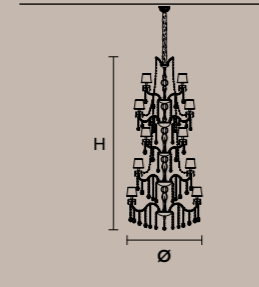

VE 992/18 CE VE 992/30 CE VE 992/48 CE VE 992/70 CE

Ø 120 cm / 47.24"
H 240 cm / 94.49"
W 80 kg / 176.37 lb
48×E12×40 W max (not included)
RW-DW 48×LED source – 192 W tot