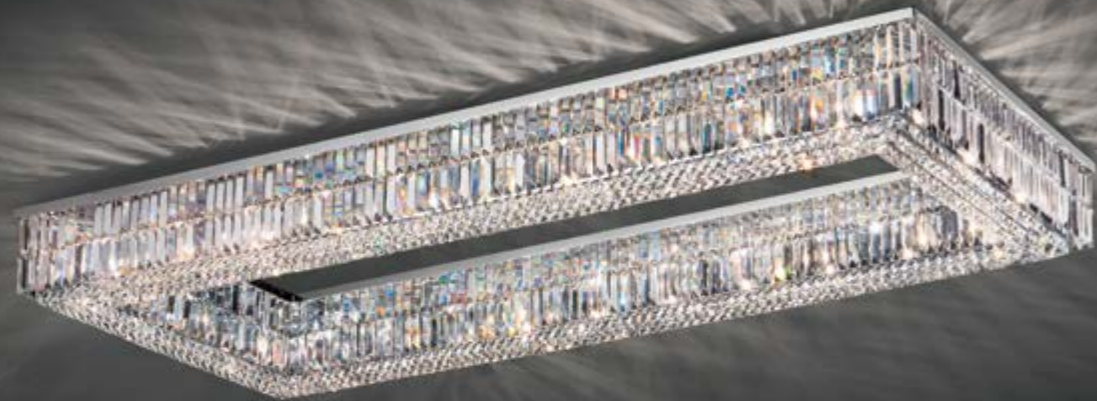

VE 760/PL16 RC	VE 760/PL20 RC	VE 760/PL26 RC
L 100 cm / 39.37"	L 150 cm / 59.05"	L 200 cm / 78.74"
SP 60 cm / 23.62"	SP 60 cm / 23.62"	SP 80 cm / 31.49"
H 18 cm / 7.08"	H 18 cm / 7.08"	H 18 cm / 7.08"
W 27 kg / 59.52lb	W 35 kg / 77.16lb	W 52 kg / 114.64 lb
16×E26×60 W max (not included)