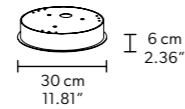

Ø 65 cm / 25.59 "
H 85 cm / 33.46"
W 100 kg / 220.46lb

300 LED LIGHTS - 450W
58500 Nominal Lumen
Dimmable PUSH or DMX on request.

Fixing: 5 x canopy.
Each canopy contains:
1 x driver