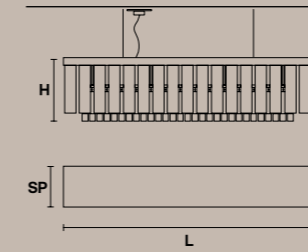

VE 1152/S4 LN

L 75 cm / 29.50"
SP 22.5 cm / 8.85"
H 38 cm / 14.95"
W 15 kg / 33.00 lb

4×E26×60 W max (not included)