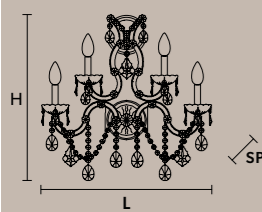

VE 940/A5

L 35 cm / 13.77"
SP 35 cm / 13.77"
H 50 cm / 19.68"

5×E12×40 W max (not included)
RW-DW 5×LED source - 20 W tot

Ø 20 cm / 7.87"
H 25 cm / 9.84"

1×E12×40 W max (not included)
RW-DW 1×LED source - 4 W tot