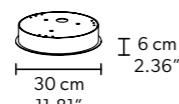

Ø 219 cm / 86.22"
H 200 cm / 78.74"
W 65 kg / 143.3 lb

220 LED LIGHTS CRI > 90
3000K - 330 W - 42900 Nominal Lumen
Dimmable PUSH or DMX on request.

Fixing:
1 x canopy
30 x single steel cables.
The canopy contains:
1 x driver