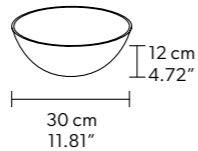

RAQAM O1 BASIC BATCH A - MODULO 5 X 8

L 93.5 x 93.5 cm / 36.81 x 36.81"
H 20 cm / 7.87"
W 16 kg / 35.27 lb

48 LED LIGHTS CRI > 90
3000 K - 72 W - 9360 Nominal Lumen
Dimmable PUSH or DMX on request.

Fixing:
1 x canopy
12 x single steel cables.

Each box contains:
1 x control board
1 x driver

Any additional element
requires one additional
cup with driver and control
board.

RAQAM O1 BASIC BATCH B - MODULO 5 X 16

L 93.5 x 93.5 cm / 36.81 x 36.81"
H 50 cm / 19.68"
W 26 kg / 57.32 lb

96 LED LIGHTS CRI > 90
3000 K - 144W - 18720 - Nominal Lumen
Dimmable PUSH or DMX on request.

Fixing:
1 x canopy
12 x single steel cables.

Each box contains:
1 x control board
1 x driver

Any additional element
requires one additional
cup with driver and control
board.

RAQAM O1 COMPOSITION - BASIC BATCH B X 5

L 93.5 x 93.5 cm / 36.81 x 36.81"
H 250 cm / 98.42"
W 135 kg / 297.62 lb

480 LED LIGHTS CRI > 90
3000 K - 720W - 93600 Nominal Lumen
Dimmable PUSH or DMX on request

Fixing:
1 x canopy
12 x single steel cables.

Each box contains:
1 x control board
1 x driver

Any additional element
requires one additional
cup with driver and control
board.