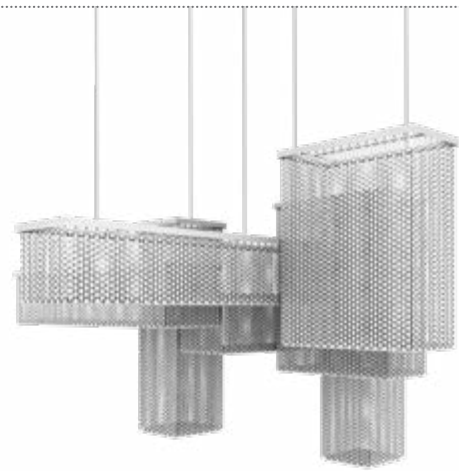

CUBO COMBO S 175 SQ

L 175 cm / 68.89"   80×E12×40 W (not included)
SP 175 cm / 68.89"
H 100 cm / 39.37"

Composition

- **A** 2 x Cubo/S/Long/L
- **B** 3 x Cubo/S/Long/P
- **C** 2 x Cubo/S/Square/Medium/80