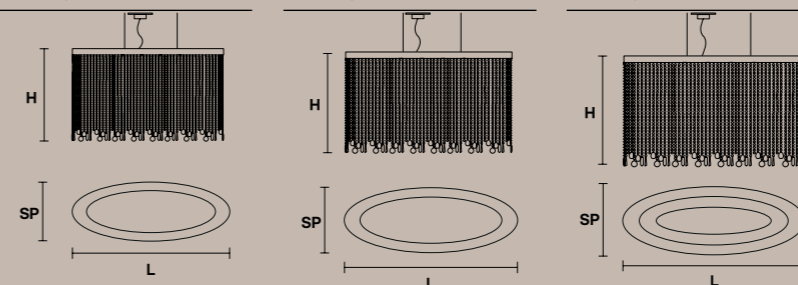

VE 811/S4 OV **VE 811/S5 OV** **VE 811/S6 OV**

L 80 cm / 31.50"	L 100 cm / 39.40"	L 120 cm / 47.30"
SP 40 cm / 15.60"	SP 40 cm / 15.70"	SP 60 cm / 23.70"
H 30 cm / 11.80"	H 40 cm / 15.70"	H 50 cm / 19.70"
W 9 kg / 19.80 lb	W 12 kg / 26.40 lb	W 16 kg / 35.20 lb
4×E26×60 W max (not included)	5×E26×60 W max (not included)	6×E26×60 W max (not included)