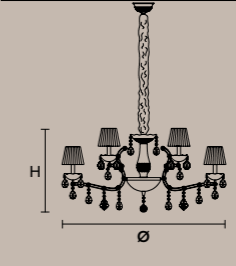

8×E12×40 W max (not included)

RW-DW 8×LED source – 32 W tot

VE 961/10 

Ø 85 cm / 33.46"
H 42 cm / 16.53"
W 17 kg / 37.47 lb

10×E12×40 W max (not included)

RW-DW 10×LED source – 40 W tot

VE 961/12 

Ø 75 cm / 29.52"
H 60 cm / 23.62"
W 16 kg / 35.27 lb