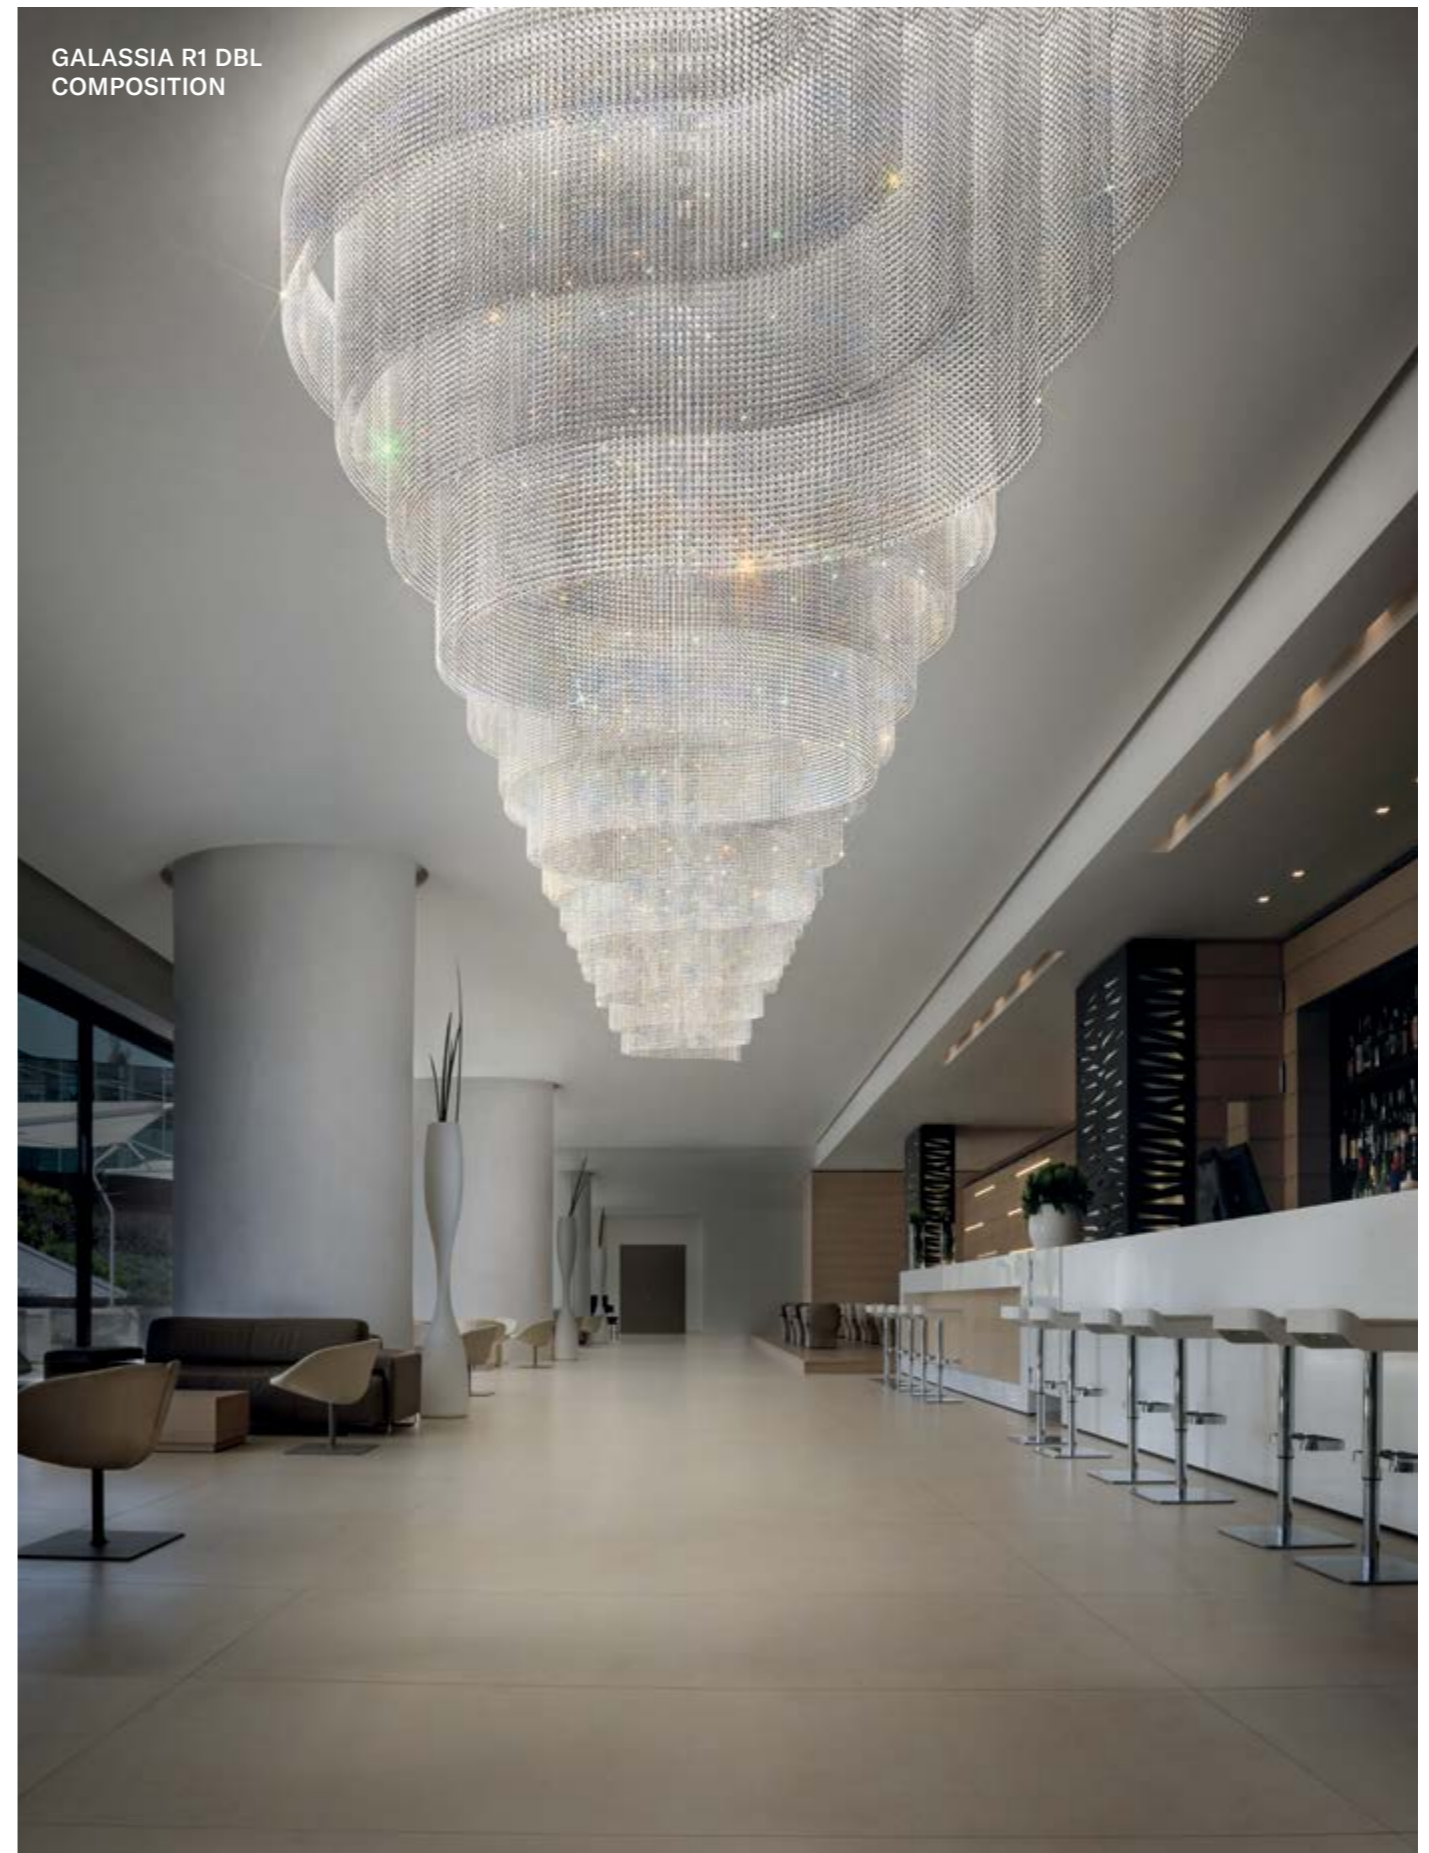

GALASSIA R1 DBL COMPOSITION