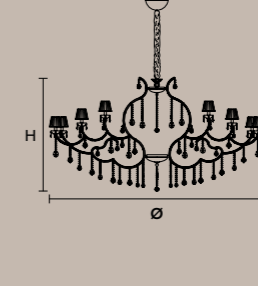

VE 996/15 CE VE 996/36 CE VE 996/48 CE VE 996/A4 CE

Ø 210 cm / 82.67"
H 110 cm / 43.30"
W 95 kg / 209.43 lb
48×E12×40 W max (not included)
RW-DW 48×LED - source 192 W tot