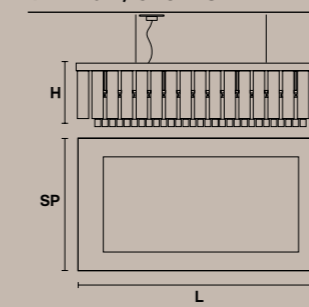

VE 1152/S18 RC

L 130 cm / 51.20"
SP 75 cm / 29.50"
H 38 cm / 14.95"
W 68 kg / 149.60 lb

18×E26×60 W max (not included)