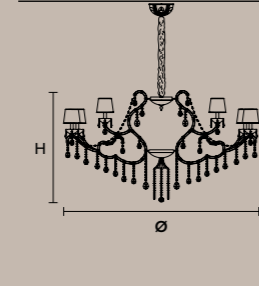

VE 991/15 CE VE 991/24 CE VE 991/36 CE

Ø 165 cm / 64.96"
H 95 cm / 37.40"
W 50 kg / 110.23 lb
36×E12×40 W max (not included)
RW-DW 36×LED source – 144 W tot