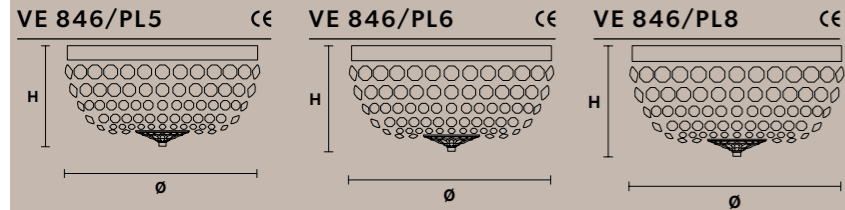

VE 843/13

Ø 60 cm / 23.70"
H 240 cm / 94.50"
W 35 kg / 220.4 lb

13×E26×60 W max (not included)

VE 845/16+1

Ø 120 cm / 47.25"
H 110 cm / 43.30"
W 35 kg / 77.16 lb

17×E26×60 W max (not included)

VE 846/PL5	VE 846/PL6	VE 846/PL8
Ø 40 cm / 15.75"	Ø 70 cm / 27.56"	Ø 80 cm / 31.50"
H 20 cm / 7.87"	H 35 cm / 13.78"	H 40 cm / 15.75"
W 5 kg / 11.02 lb	W 8 kg / 17.63 lb	W 10 kg / 22.04 lb
5×E12×40 W max (not included)	6×E12×40 W max (not included)	8×E12×40 W max (not included)