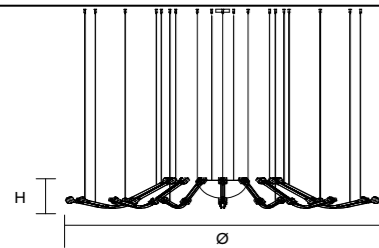

RAQAM Q8 BASIC BATCH A – MODULE 5 X 16