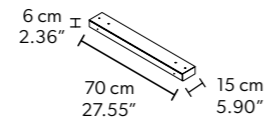

L 224.6 cm / 88.42"
H 76 cm / 29.92"
W 16 kg / 35.27 lb

64 LED LIGHTS CRI > 90
 3000 K - 96 W - 12480 Nominal Lumen
 Dimmable PUSH or DMX on request.

Fixing: 1 x canopy
 4 x single steel cables.
 The canopy contains:
 1 x driver
 1 x control board