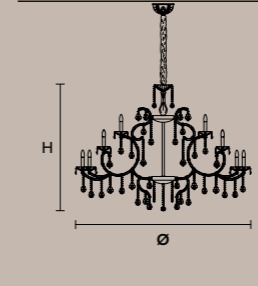

VE 998/18 CE VE 998/40 CE VE 998/56 CE VE 998/A5 CE

Ø 170 cm / 66.92"
H 120 cm / 47.24"
W 60 kg / 132.27 lb
40×E12×40 W max (not included)
RW-DW 40×LED source – 160 W tot