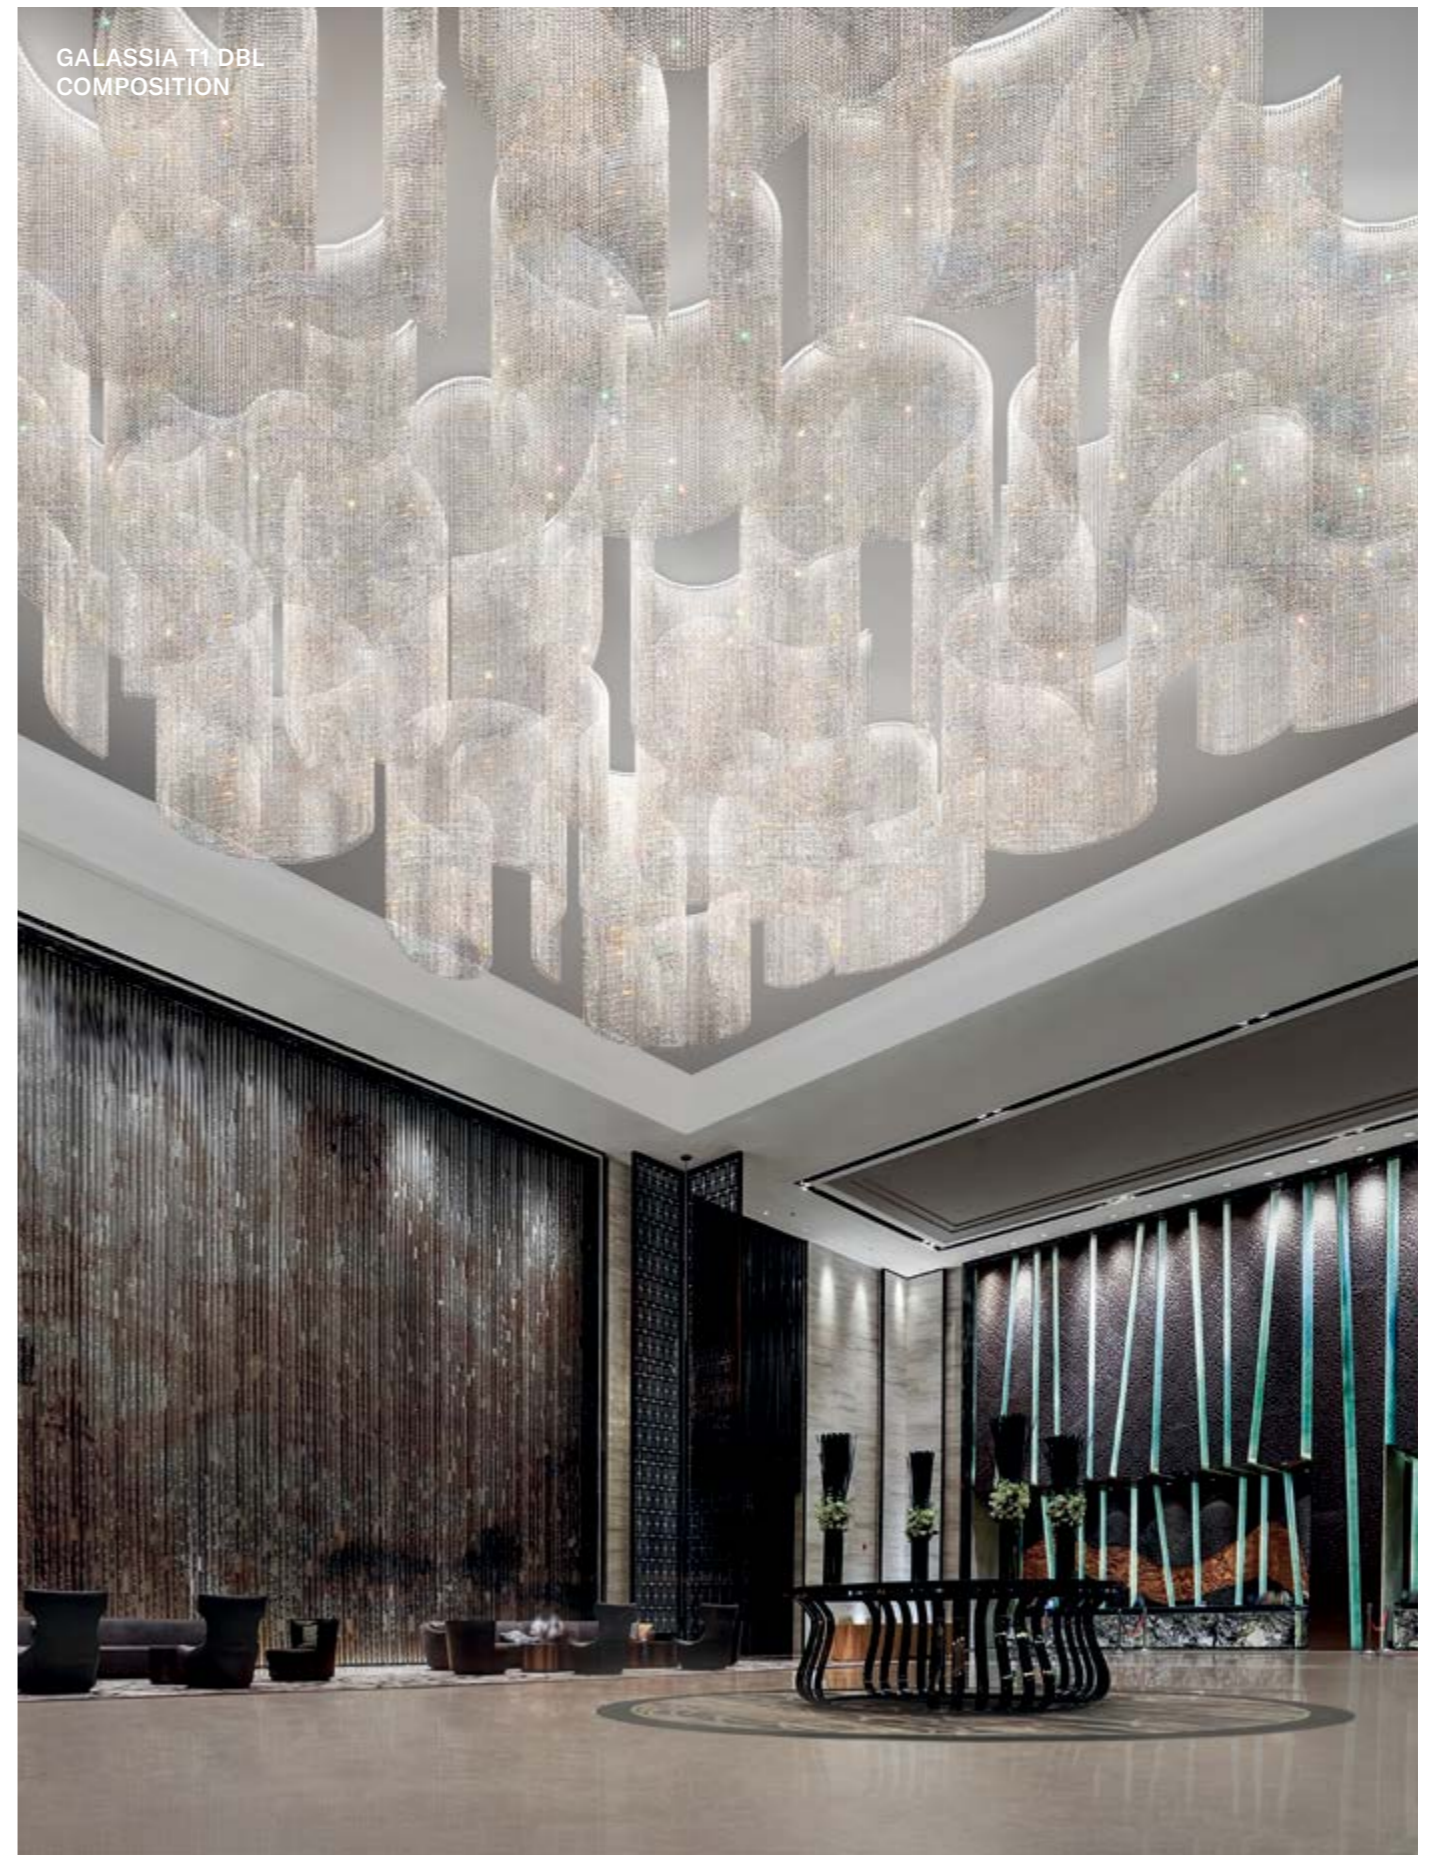

GALASSIA T1 DBL

L 700 cm / 275.59"
SP 320 cm / 125.98"
H 50 cm / 19.68"
W 320 kg / 705.47 lb

LED x 475.6 W CRI>95
3000K - 61233 Nominal lumen
Dimmable: 1-10V
(2 x drivers recessed)

Composition :

18 x Arch 50
26 x Arch 75
6 x Arch 100
8 x Arch 125
6 x Arch 150
2 x Arch 175