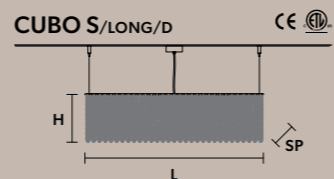

RECTANGULAR

L 75 cm / 29.52"
SP 12.5 cm / 4.92"
H 20 cm / 7.87"

5×E12×40 W (not included)