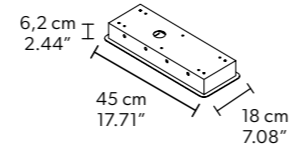

L 125 x 75 cm / 49.21" x 29.52"
H 25 cm / 9.84"
W 25 kg / 55.11 lb

96 LED LIGHTS CRI > 90
3000 K - 144 W - 18720 Nominal Lumen
Dimmable PUSH or DMX on request.

Fixing:
1 x canopy
32 x single steel cables.
The canopy contains:
1 x driver
1 x control board