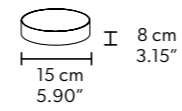

Any additional element
made of module 7x10,
requires one additional
cup with driver and
control board.