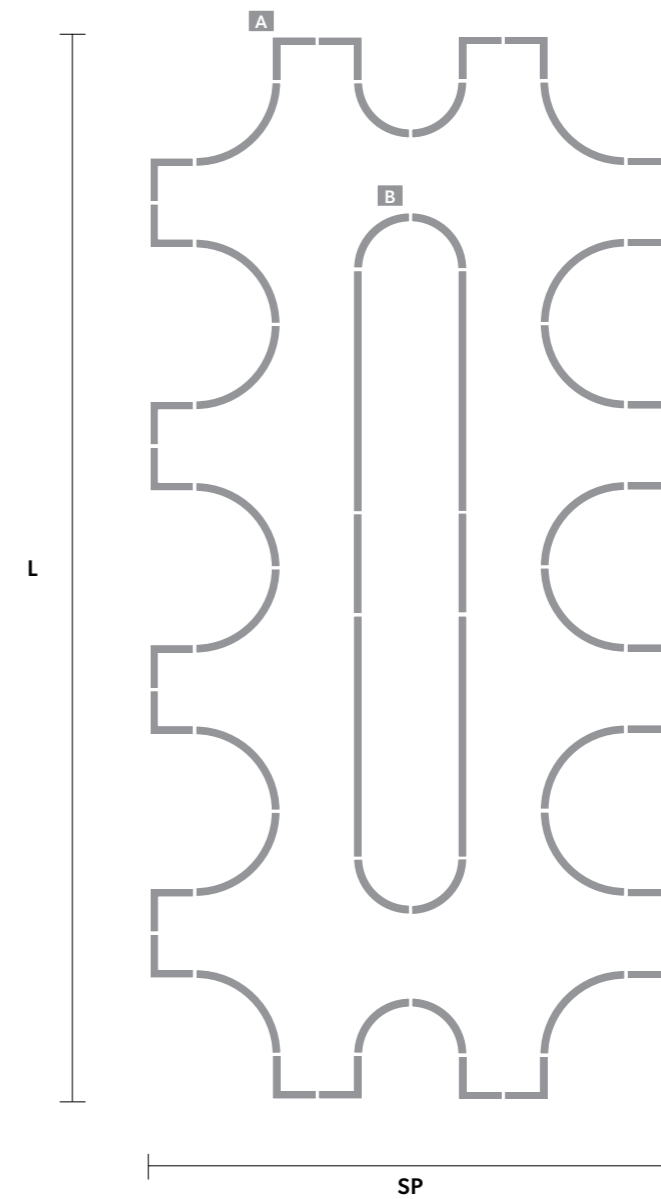

Composition :

- **A Outside H50**
  24 x Corner 20x20
  4 x Arch 50
  16 x Arch 75
- **B Inside H50**
  2 x Straight 50
  4 x Straight 100
  4 x Arch 50