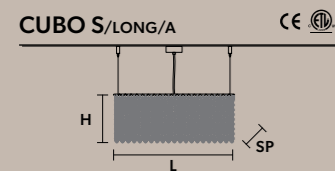

RECTANGULAR

L 50 cm / 19.68"
SP 12.5 cm / 4.92"
H 20 cm / 7.87"

4×E12×40 W (not included)