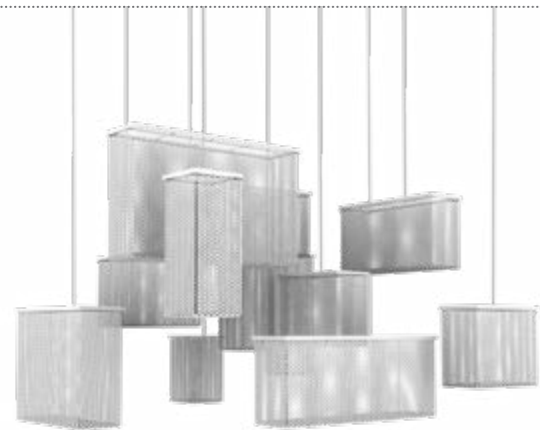

CUBO COMBO S12 200 SQ

L 200 cm / 78.74"
SP 200 cm / 78.74"
H 225 cm / 88.58"
158x12x40 W (not included)

Composition

- A 3 x Cubo S/Long/K
- B 2 x Cubo S/Long/N
- C 1 x Cubo S/Long/O
- D 1 x Cubo S/Long/Q
- E 1 x Cubo S/Long/R
- F 1 x Cubo S/Square/Medium/40
- G 1 x Cubo S/Square/Medium/60
- H 2 x Cubo S/Square/Medium/80