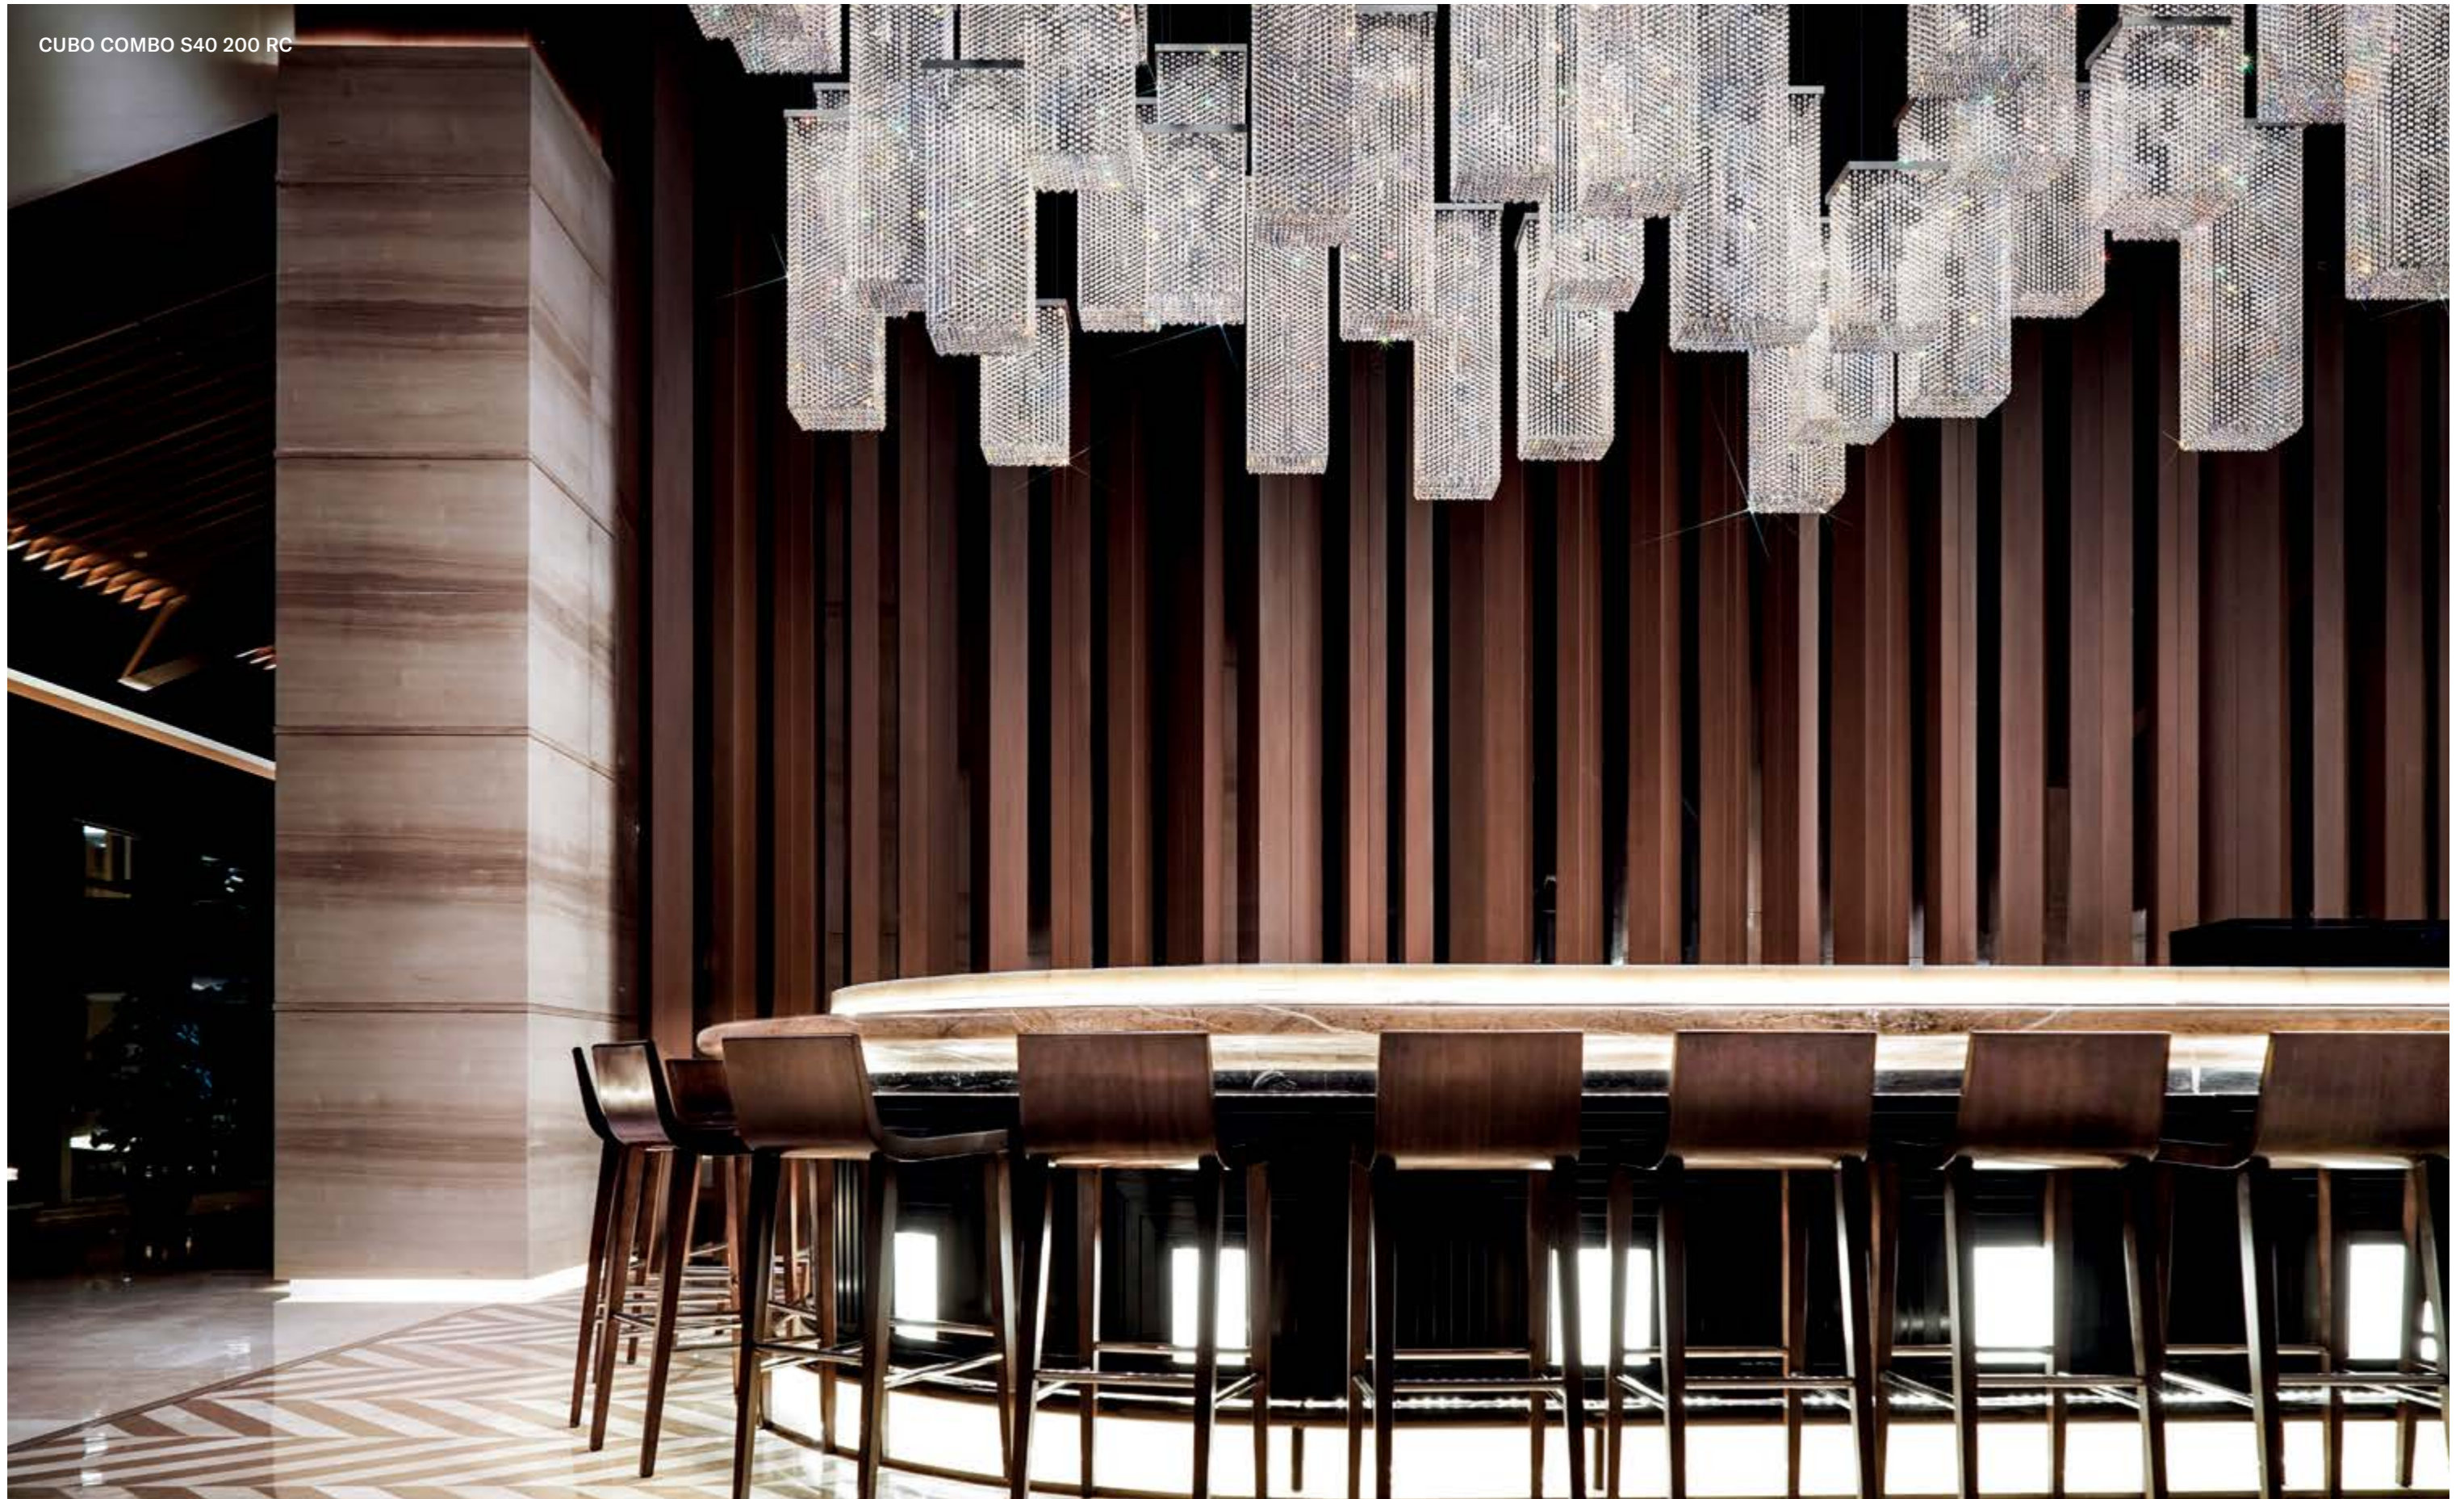

CUBO COMBO S40 200 RC