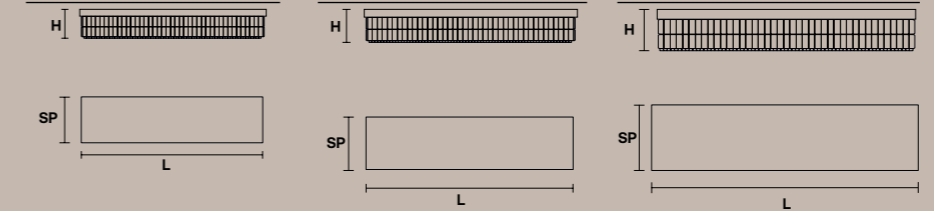

VE 760/PL5 LN **VE 760/PL6 LN** **VE 760/PL7 LN**

L 80 cm / 31.49"	L 100 cm / 39.37"	L 120 cm / 47.24"
SP 17 cm / 6.70"	SP 17 cm / 6.70"	SP 17 cm / 6.70"
H 18 cm / 7.08"	H 18 cm / 7.08"	H 18 cm / 7.08"
W 12 kg / 26.45 lb	W 15 kg / 33.06 lb	W 18 kg / 39.68 lb
5×E26×60 W max (not included)	6×E26×60 W max (not included)	7×E26×60 W max (not included)