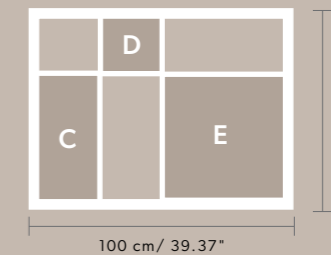

100 cm / 39.37"

75 cm / 29.52"