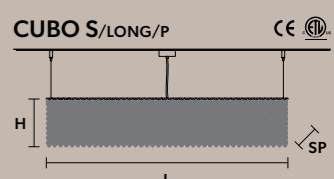

RECTANGULAR

L 100 cm / 39.37"
SP 25 cm / 9.84"
H 20 cm / 7.87"

12×E12×40 W (not included)