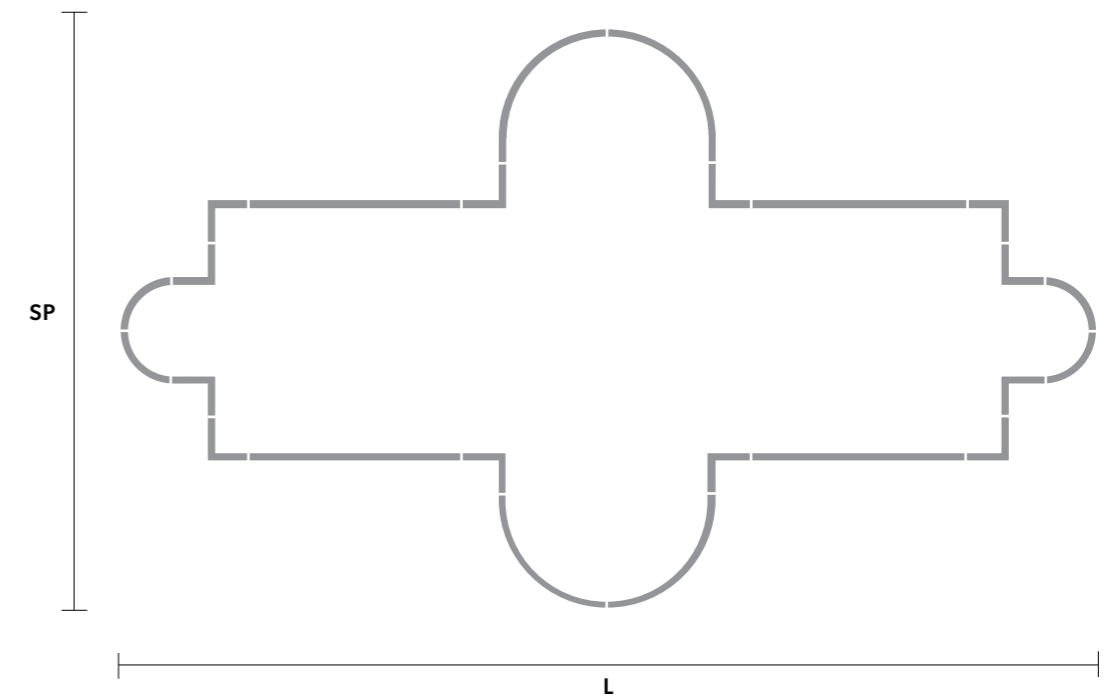

GALASSIA T1 SNG

L 320 cm / 125.98"
SP 320 cm / 125.98"
H 50 cm / 19.68"
W 160 kg / 352.74 lb

LED x 237.8 W CRI>95
3000K - 30616 Nominal lumen
Dimmable: 1-10V
(1 x driver recessed)

Composition :

- 9 x Arch 50
- 13 x Arch 75
- 3 x Arch 100
- 4 x Arch 125
- 3 x Arch 150
- 1 x Arch 175

GALASSIA O2 DBL

L 453 cm / 178.34"
SP 252 cm / 99.21"
H 100 cm / 39.37"
W 170 kg / 374.78 lb

LED x 140 W CRI>95
3000K - 17922 Nominal lumen
Dimmable: 1-10V
(1 x driver recessed)

Composition :

- 12 x Corner 20x20
- 4 x Straight 100
- 4 x Arch 50
- 4 x Arch 100