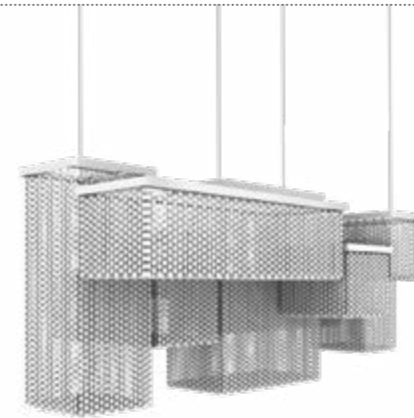

CUBO COMBO S 150 RC