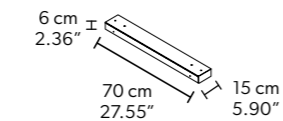

L 121.3 cm / 47.75"
H 155 cm / 61.02"
W 16 kg / 35.27 lb

64 LED LIGHTS CRI > 90
3000 K - 96 W - 12480 Nominal Lumen
Dimmable PUSH or DMX on request.

Fixing: 1 x canopy.
The canopy contains:
1 x driver
1 x control board