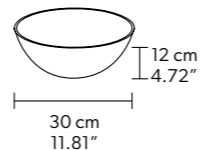

RAQAM O1 COMPOSITION