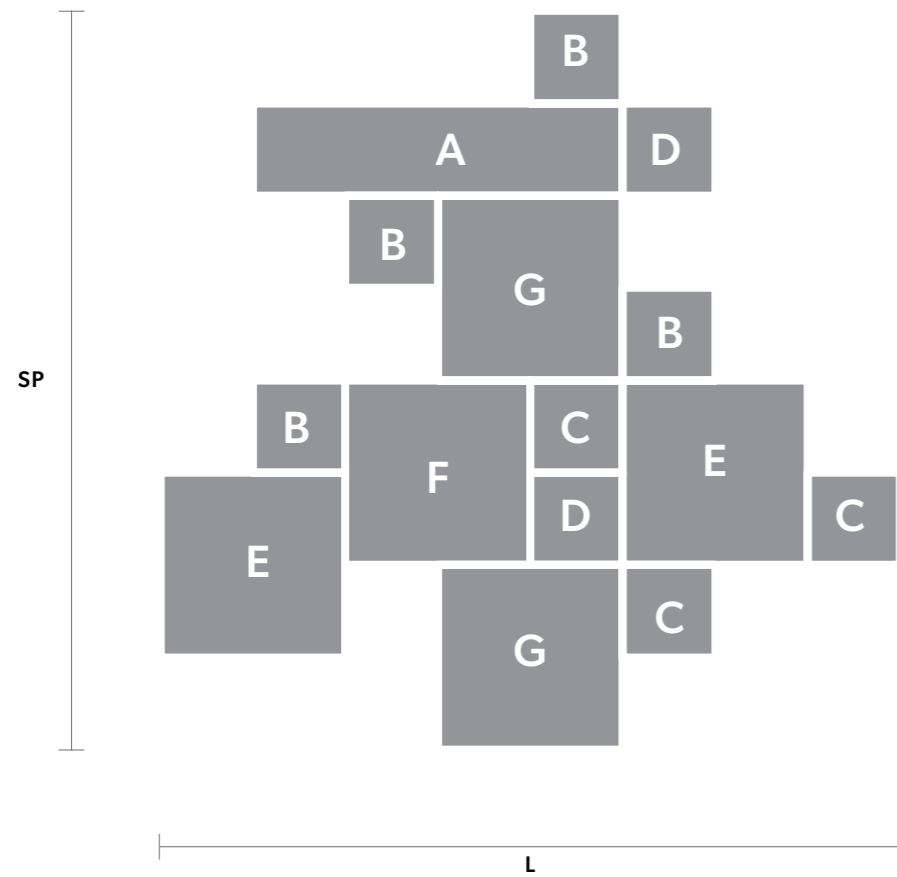

CUBO COMBO PL 100 SQ

€

L 100 cm / 39.37"
 SP 100 cm / 39.37"
 H 80 cm / 31.49"

51×E12×40 W (not included)

Composition

- A 1 x Cubo/PL/Long/B
- B 4 x Cubo/PL/Square/Small/20
- C 3 x Cubo/PL/Square/Small/40
- D 2 x Cubo/PL/Square/Small/80
- E 2 x Cubo/PL/Square/Medium/20
- F 1 x Cubo/PL/Square/Medium/40
- G 2 x Cubo/PL/Square/Medium/60