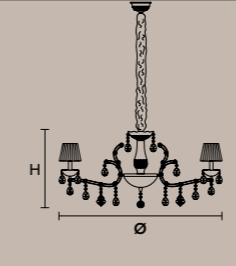

30×E12×40 W max (not included)

RW-DW 30×LED source – 120 W

VE 959/56 

Ø 200 cm / 78.74"
H 140 cm / 55.11"
W 84 kg / 185.18 lb

56×E12×40 W max (not included)

RW-DW 56×LED source – 224 W

VE 961/8 

Ø 75 cm / 29.52"
H 42 cm / 16.53"
W 11 kg / 24.25 lb