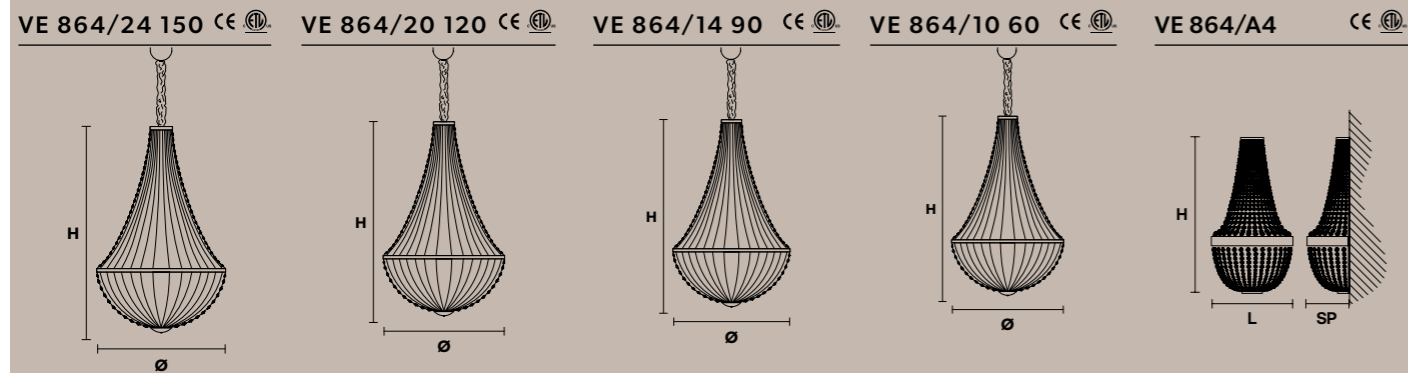

VE 864/24 150	VE 864/20 120	VE 864/14 90	VE 864/10 60	VE 864/A4
Ø 150 cm / 59.10"	Ø 120 cm / 47.30"	Ø 90 cm / 35.50"	Ø 60 cm / 23.70"	L 30 cm / 11.80"
H 250 cm / 98.50"	H 200 cm / 78.75"	H 150 cm / 59.10"	H 110 cm / 43.31"	SP 21 cm / 8.30"
W 86 kg / 189.59 lb	W 53 kg / 116.84 lb	W 37.5 kg / 82.67 lb	W 23 kg / 50.70 lb	H 57 cm / 22.45"
24×E26×60 W max (not included)	20×E26×60 W max (not included)	14×E26×60 W max (not included)	10×E26×60 W max (not included)	W 4 kg / 8.81 lb
				4×E12×40 W max (not included)