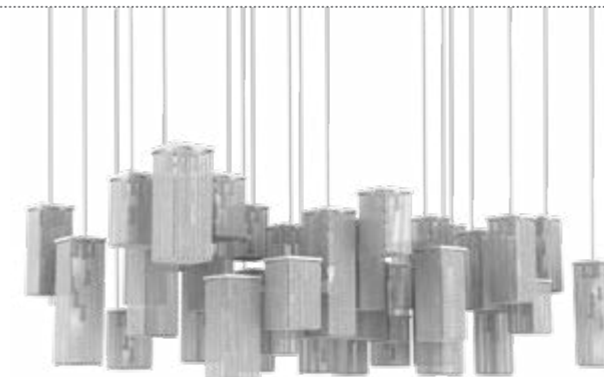

CUBO COMBO S 40 200 RC

L 200 cm / 78.74"
SP 400 cm / 157.48"
H 140 cm / 55.12"
332x12x40 W (not included)

Composition

- A 12 X Cubo S/Square/Medium/40
- B 16 X Cubo S/Square/Medium/60
- C 12 X Cubo S/Square/Medium/80