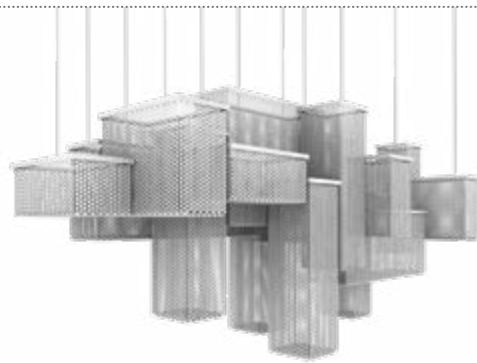

CUBO COMBO S300 RC

L 100 cm / 39.37"
SP 300 cm / 118.11"
H 120 cm / 47.24"
192x E12x40 W (not included)

Composition

- A 3 x Cubo/S/Long/J
- B 2 x Cubo/S/Long/K
- C 1 x Cubo/S/Long/L
- D 1 x Cubo/S/Long/O
- E 2 x Cubo/S/Long/Q
- F 1 x Cubo/S/Square/Medium/40
- G 6 x Cubo/S/Square/Medium/80
- H 1 x Cubo/S/Square/Large/40