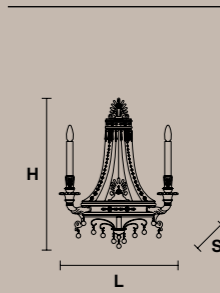

VE 804 / A3

L 45 cm / 17.72"
SP 25 cm / 9.84"
H 60 cm / 23.62"
W 9 kg / 19.84 lb
3×E12×40 W max (not included)