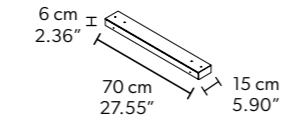

L 224.6 cm / 88.42"
H 155 cm / 61.02"
W 28 kg / 61.72 lb

128 LED LIGHTS CRI > 90
3000 K - 192 W - 24960 Nominal Lumen
Dimmable PUSH or DMX on request.

Fixing: 1 x canopy
4 x single steel cables.
The canopy contains:
1 x driver
1 x control board