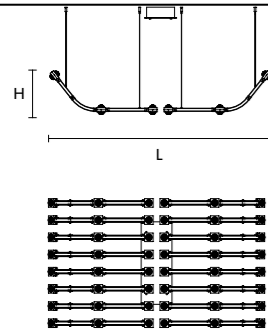

RAQAM N3 BASIC BATCH B - MODULO 5 X 16