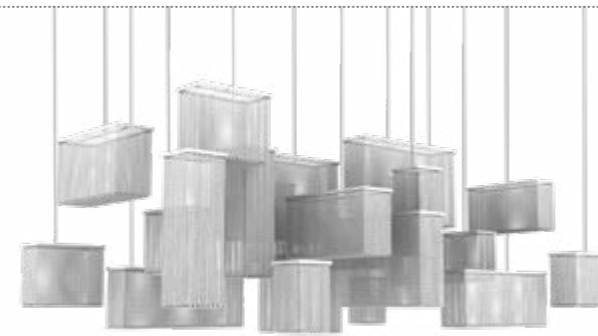

CUBO COMBO S 24 200 RC

L 200 cm / 78.74"
SP 400 cm / 157.48"
H 145 cm / 57.08"
316x E12x40 W (not included)

Composition

- A 6 x Cubo/S/Long/K
- B 2 x Cubo/S/Long/O
- C 4 x Cubo/S/Long/N
- D 2 x Cubo/S/Long/Q
- E 2 x Cubo/S/Long/R
- F 2 x Cubo/S/Square/Medium/40
- G 2 x Cubo/S/Square/Medium/60
- H 4 x Cubo/S/Square/Medium/80