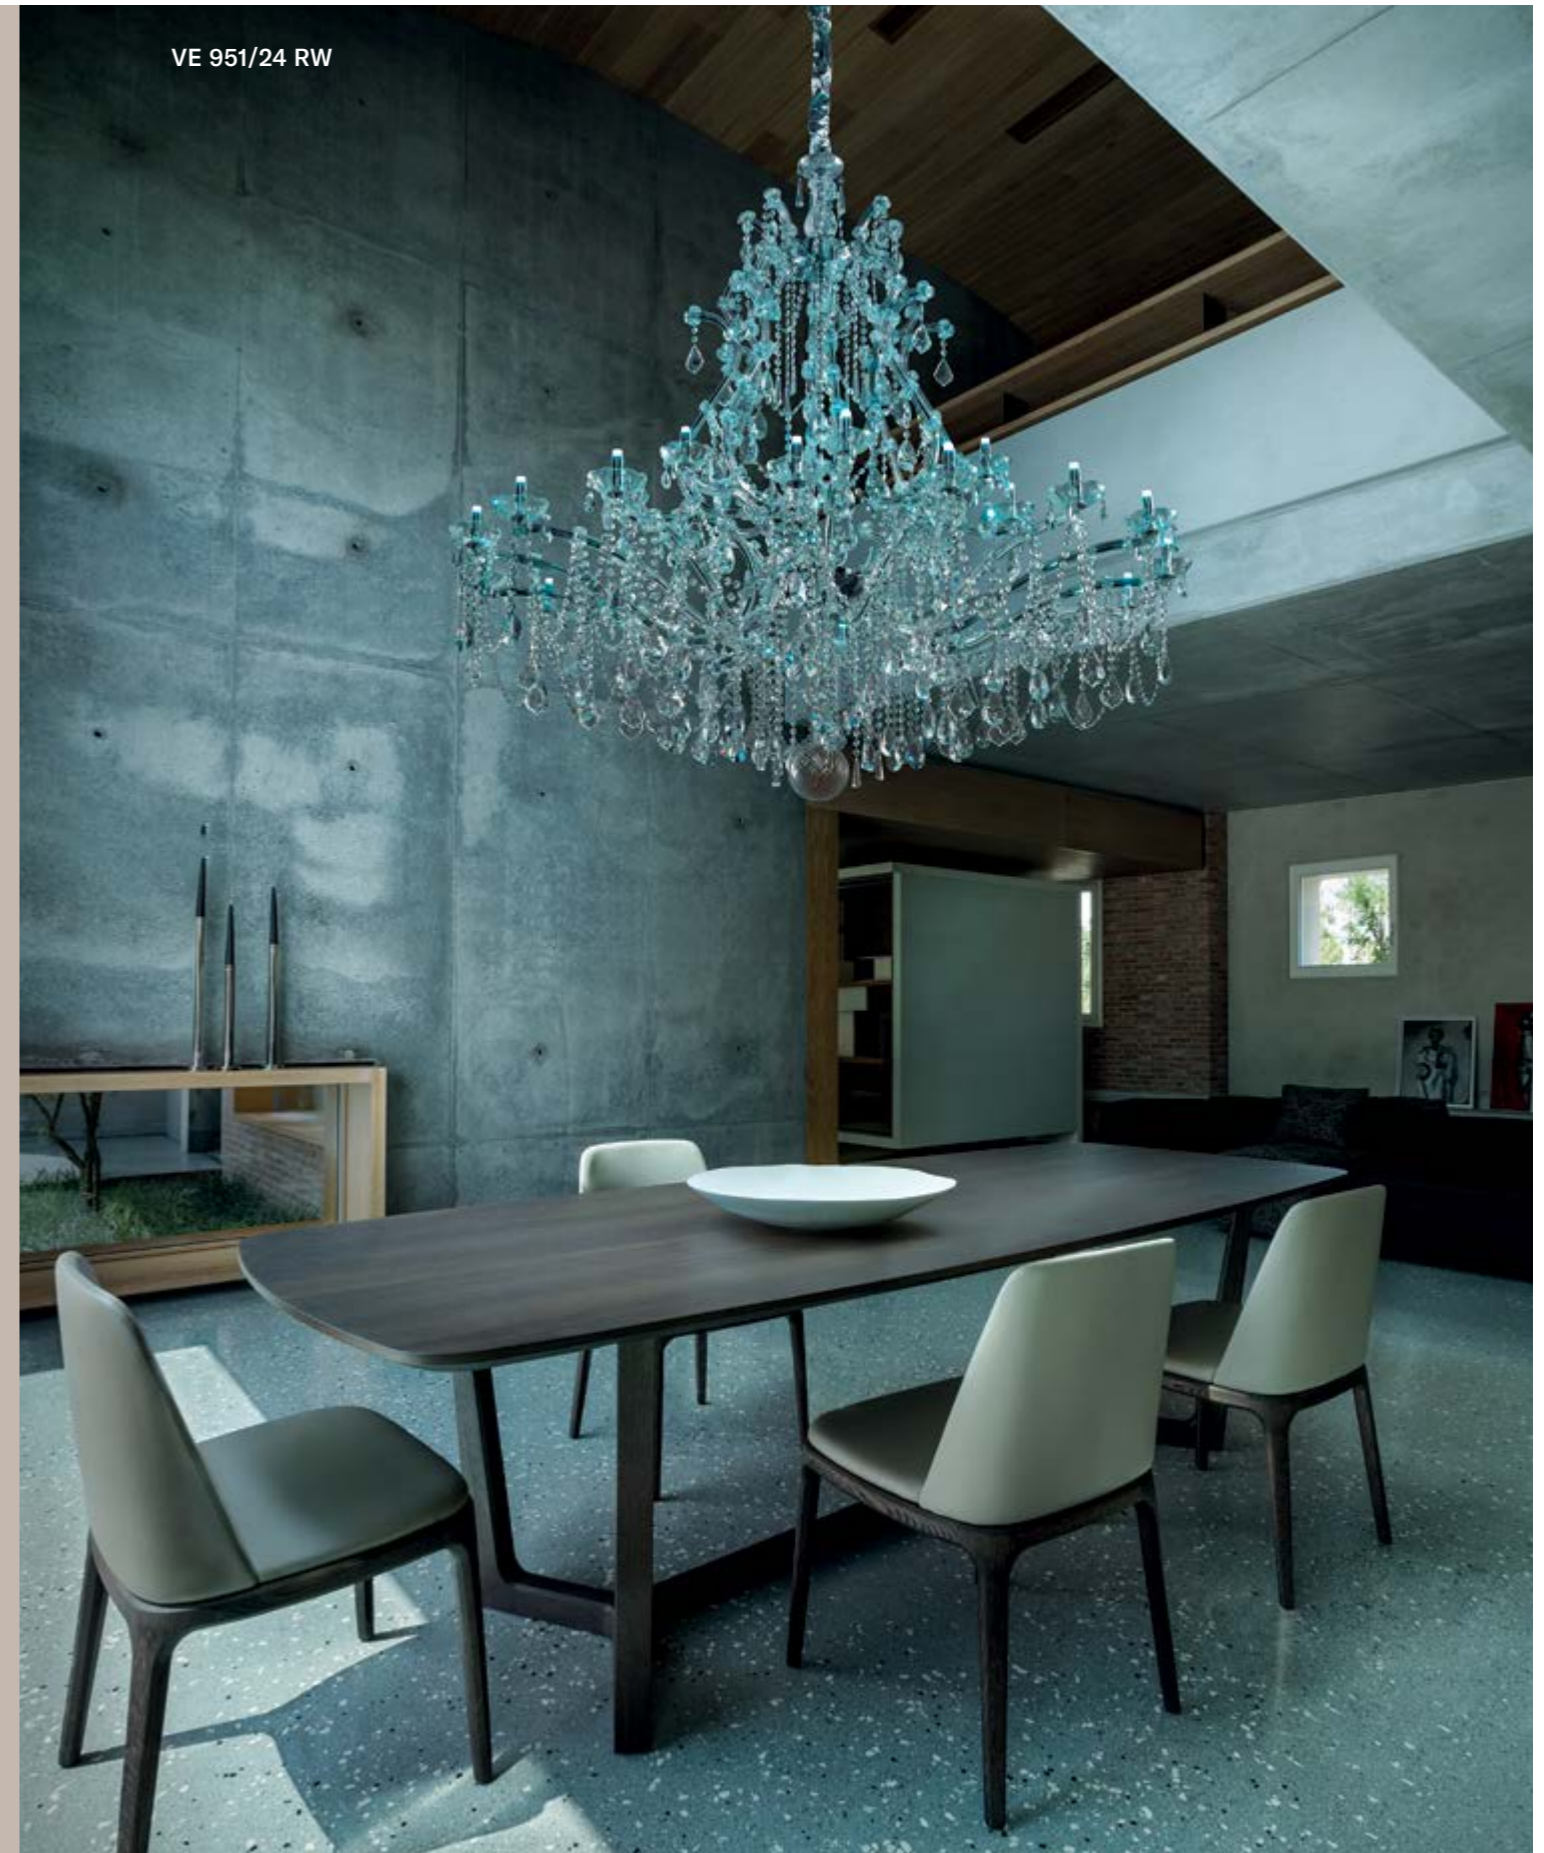

RW _ RGB-W

The Maria Teresa collection with patented RGB-W LED technology, can transform light into pure colour, filling the space with an infinity of hues for a completely new visual perception. Surfaces alter their appearance and the whole ambience changes mood to reflect your personal preferences. White light at 3000K can also be obtained.

VE 951/24 RW