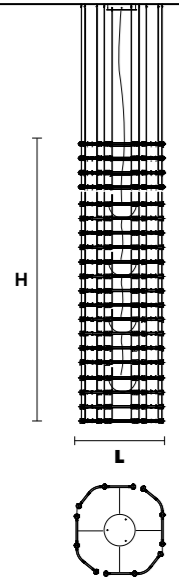

RAQAM O1 COMPOSITION - BASIC BATCH B X 5