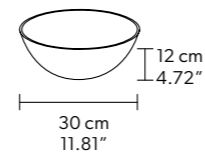

Ø 220 cm / 86.61"
H 946 cm / 372.44"
W 135 kg / 297.62 lb

480 LED LIGHTS - CRI > 90
3000 K - 720W- 93600 Nominal Lumen
Dimmable PUSH or DMX on request.

Fixing:
1 x central bracket
19 x single steel cables.

Each cup contains:
1 x driver
1 x control board

Any additional element requires one additional cup with driver and control board.