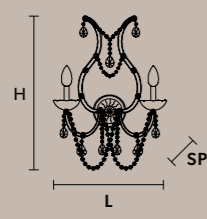

VE 938/A2

L 30 cm / 11.81"
SP 24 cm / 9.45"
H 50 cm / 19.69"

2×E12×40 W max (not included)
RW-DW 2×LED source - 8 W tot