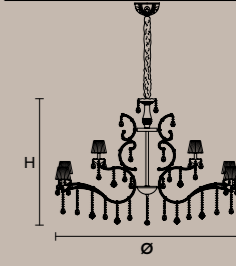

12×E12×40 W max (not included)

RW-DW 12×LED source – 48 W tot

VE 961/15 

Ø 85 cm / 33.46"
H 60 cm / 23.62"
W 22 kg / 48.50 lb

15×E12×40 W max (not included)

RW-DW 15×LED source – 60 W tot

VE 961/24 

Ø 150 cm / 59.05"
H 105 cm / 41.33"
W 40 kg / 88.18 lb