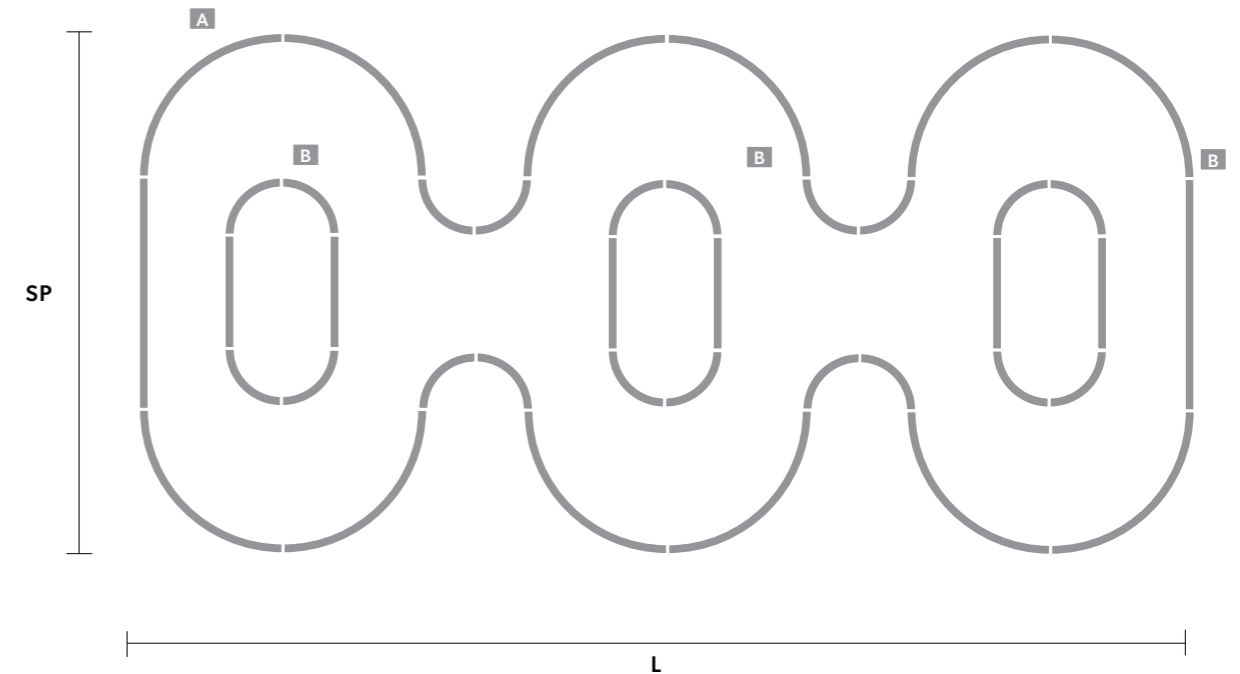

GALASSIA Q1 SNG

L 227 cm / 89.37"
SP 126 cm / 49.60"
H 100 cm / 39.37"
W 80 kg / 176.37 lb

LED x 96.8 W CRI>95
3000K - 12462 Nominal lumen
Dimmable: 1-10V
(1 x driver recessed)

Composition :

- **A** Outside H50
  4 x Arch 125
  2 x Straight 100
- **B** Inside H100
  4 x Arch 50
  2 x Straight 50

GALASSIA Q1 TPL

L 461 cm / 181.49"
SP 227 cm / 89.37"
H 100 cm / 39.37"
W 220 kg / 485.01 lb

LED x 276 W CRI>95
3000K - 35535 Nominal lumen
Dimmable: 1-10V
(1 x driver recessed)

Composition :

- **A** Outside H50
  12 x Arch 125
  8 x Arch 50
  2 x Straight 100
- **B** Inside H100 (x3)
  4 x Arch 50
  2 x Straight 50