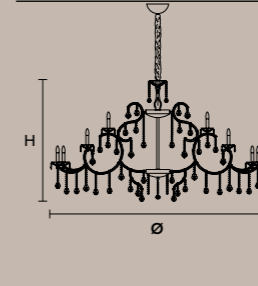

VE 998/18 CE VE 998/40 CE VE 998/56 CE VE 998/A5 CE

Ø 215 cm / 84.64"
H 120 cm / 47.24"
W 120 kg / 264.5 lb
56×E12×40 W max (not included)
RW-DW 56×LED source – 224 W tot