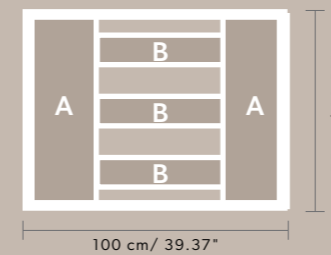

SAME AREA _ DIFFERENT MODULES

100 cm / 39.37"

75 cm / 29.52"