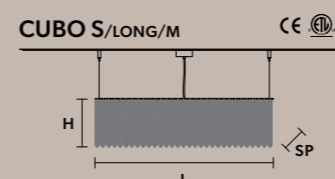

RECTANGULAR

L 75 cm / 29.52"
SP 25 cm / 9.84"
H 20 cm / 7.87"

9×E12×40 W (not included)