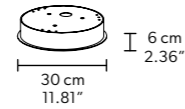

Ø 65 cm / 25.59"
H 85 cm / 33.46"
W 20 kg / 44.1 lb

60 LED LIGHTS CRI > 90
3000K - 90W - 11700 Nominal Lumen
Dimmable PUSH or DMX on request.

Fixing: 1 x canopy.
The canopy contains:
1 x driver