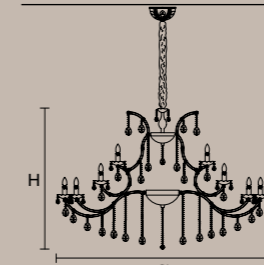

VE 918/30 CE VE 918/48 CE VE 918/72 CE

Ø 165 cm / 64.96"
H 110 cm / 43.30"
W 50 kg / 110.23 lb
48×E12×40 W max (not included)
RW-DW 48×LED source -192 W tot