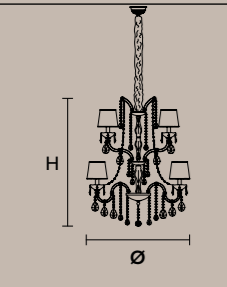

VE 992/18 CE VE 992/30 CE VE 992/48 CE VE 992/70 CE

Ø 85 cm / 33.46"
H 100 cm / 39.37"
W 25 kg / 55.11 lb
18×E12×40 W max (not included)
RW-DW 18×LED source – 72 W tot