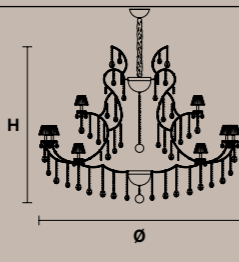

VE 903/56

Ø 210 cm / 82.67"
H 180 cm / 70.86"
W 140 kg / 308.6 lb

56×E12×40 W max (not included)

RW-DW 56×LED source – 224 W tot