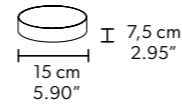

The box contains:
1 x control board