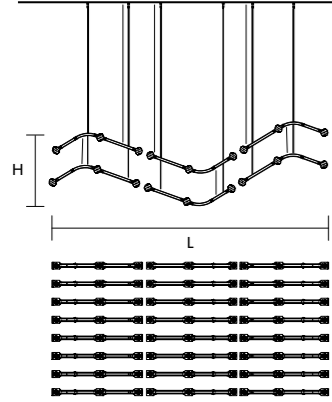

R2 CONCEPT

Linear arrangement

MODULES

MODULE 5

REPETITION IN LENGTH AND WIDTH

COMPOSITION

RAQAM R2 COMPOSITION

L 200 x 96 cm / 78.74" x 37.79"
H 60 cm / 23.62"
W 62 kg / 136.68 lb