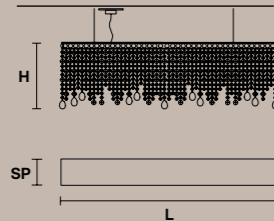

VE 895/S6 TRASP 

L 126 cm / 49.60"
 SP 15 cm / 5.90"
 H 40 cm / 15.75"
 W 17 kg / 37.47 lb

6×E12×40 W max (not included)

VE 895/S8 TRASP 

L 160 cm / 63.00"
 SP 15 cm / 5.90"
 H 40 cm / 15.75"
 W 23 kg / 50.70 lb