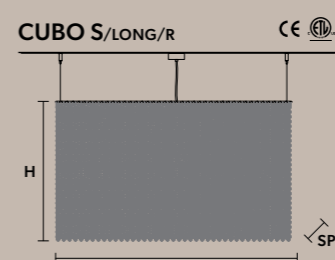

RECTANGULAR

L 100 cm / 39.37"
SP 25 cm / 9.84"
H 60 cm / 23.62"

18×E12×40 W (not included)