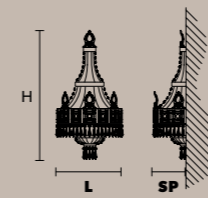

VE 829/A3 CE VE 829/PL6 CE VE 829/PL8 CE VE 829/PL12 CE

L 35 cm / 13.78"
SP 18 cm / 7.09"
H 62 cm / 24.41"
W 5 kg / 11.02 lb

3×E12×40 W max (not included)