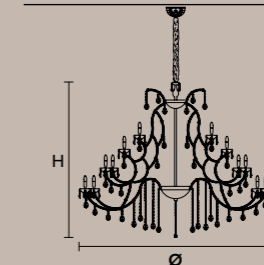

VE 918/30 CE VE 918/48 CE VE 918/72 CE

Ø 200 cm / 78.74"
H 160 cm / 62.99"
W 90 kg / 198.41 lb
72×E12×40 W max (not included)
RW-DW 72×LED source -288 W tot