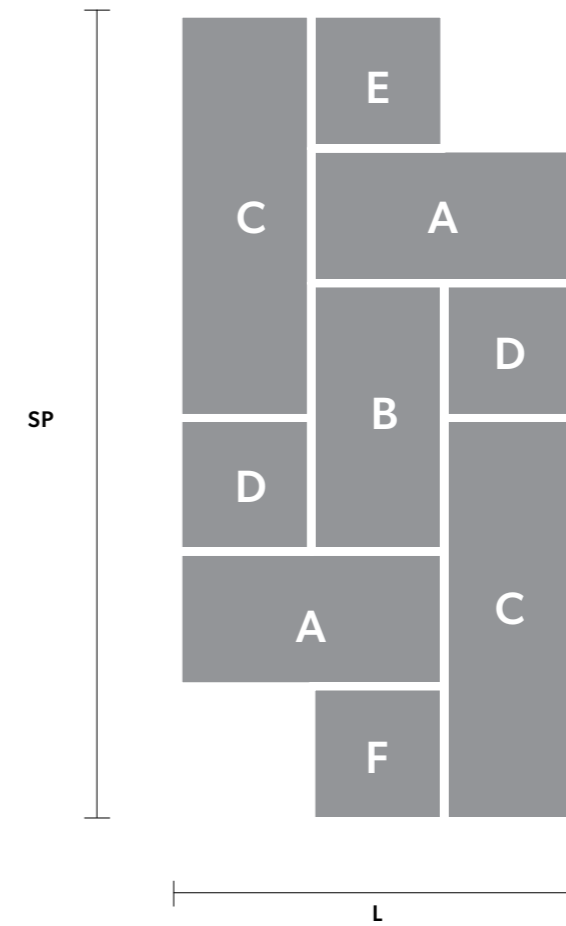

Composition

- A 2 x Cubo S/Long/J
- B 1 x Cubo S/Long/L
- C 2 x Cubo S/Long/M
- D 2 x Cubo S/Square/Medium/20
- E 1 x Cubo S/Square/Medium/40
- F 1 x Cubo S/Square/Medium/60