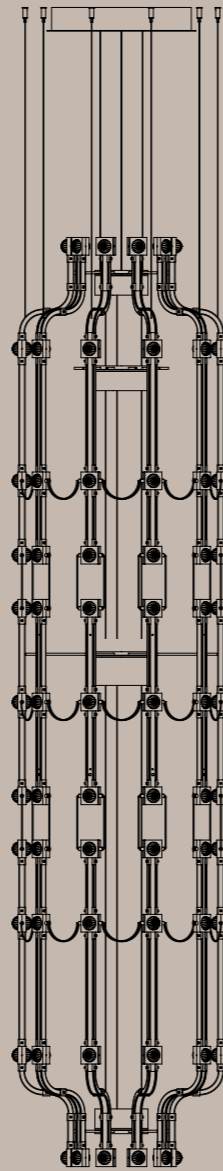

M6_M7 CONCEPT Vertical arrangement

MODULES

RADIAL REPETITION

MODULE 6 X 10

+

MODULE 7 X 10

(Additional element to increase the overall height)

+

MODULE 6 X 10

Front view

Top view

COMPOSITION