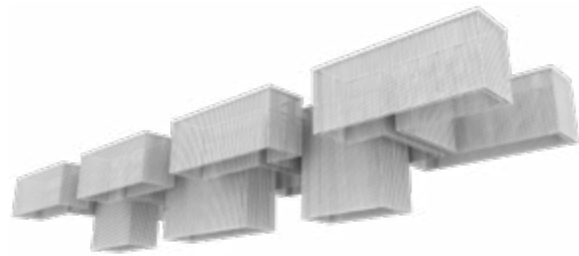

GALASSIA N2 DBL

L 700 cm / 275.59"
SP 160 cm / 62.99"
H 100 cm / 39.37"
W 350 kg / 771.61 lb

LED x 456 W CRI>95
3000K - 58710 Nominal lumen
Dimmable: 1-10V
(2 x driver recessed)

Composition :

- **A Combo A H50 (x4)**
  12 x Corner 20x20
  2 x Straight 100
  4 x Straight 50
- **B Combo B H100 (x2)**
  4 x Corner 20x20
  2 x Straight 50
- **C Combo C H100 (x1)**
  4 x Corner 20x20
  2 x Straight 100