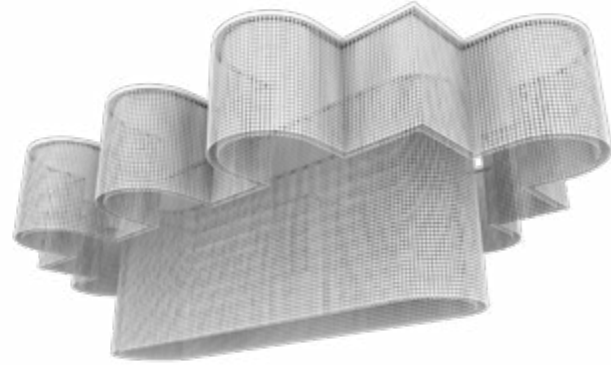

GALASSIA O1 TPL

L 362 cm / 142.51"
SP 201 cm / 79.13"
H 100 cm / 39.37"
W 170 kg / 374.78 lb

LED x 204 W CRI>95
3000K - 26265 Nominal lumen
Dimmable: 1-10V
(2 x drivers recessed)

Composition :

- **A** **Outside** H50
  20 x Corner 20x20
  16 x Arch 50
- **B** **Inside** H100
  4 x Arch 50
  4 x Straight 100