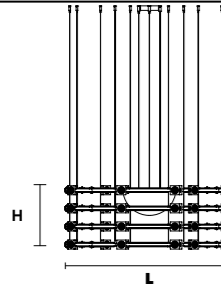

L 93.5 x 93.5 cm / 36.81 x 36.81"
H 50 cm / 19.68"
W 26 kg / 57.32 lb

96 LED LIGHTS CRI > 90
 3000 K - 144W - 18720 - Nominal Lumen
 Dimmable PUSH or DMX on request.

Fixing:
 1 x canopy
 12 x single steel cables.