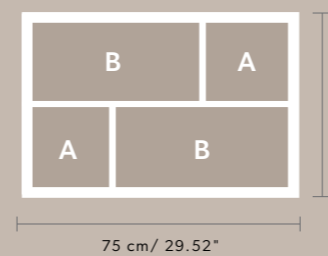

DIFFERENT AREAS _ SAME MODULES

75 cm / 29.52"

50 cm / 19.68"