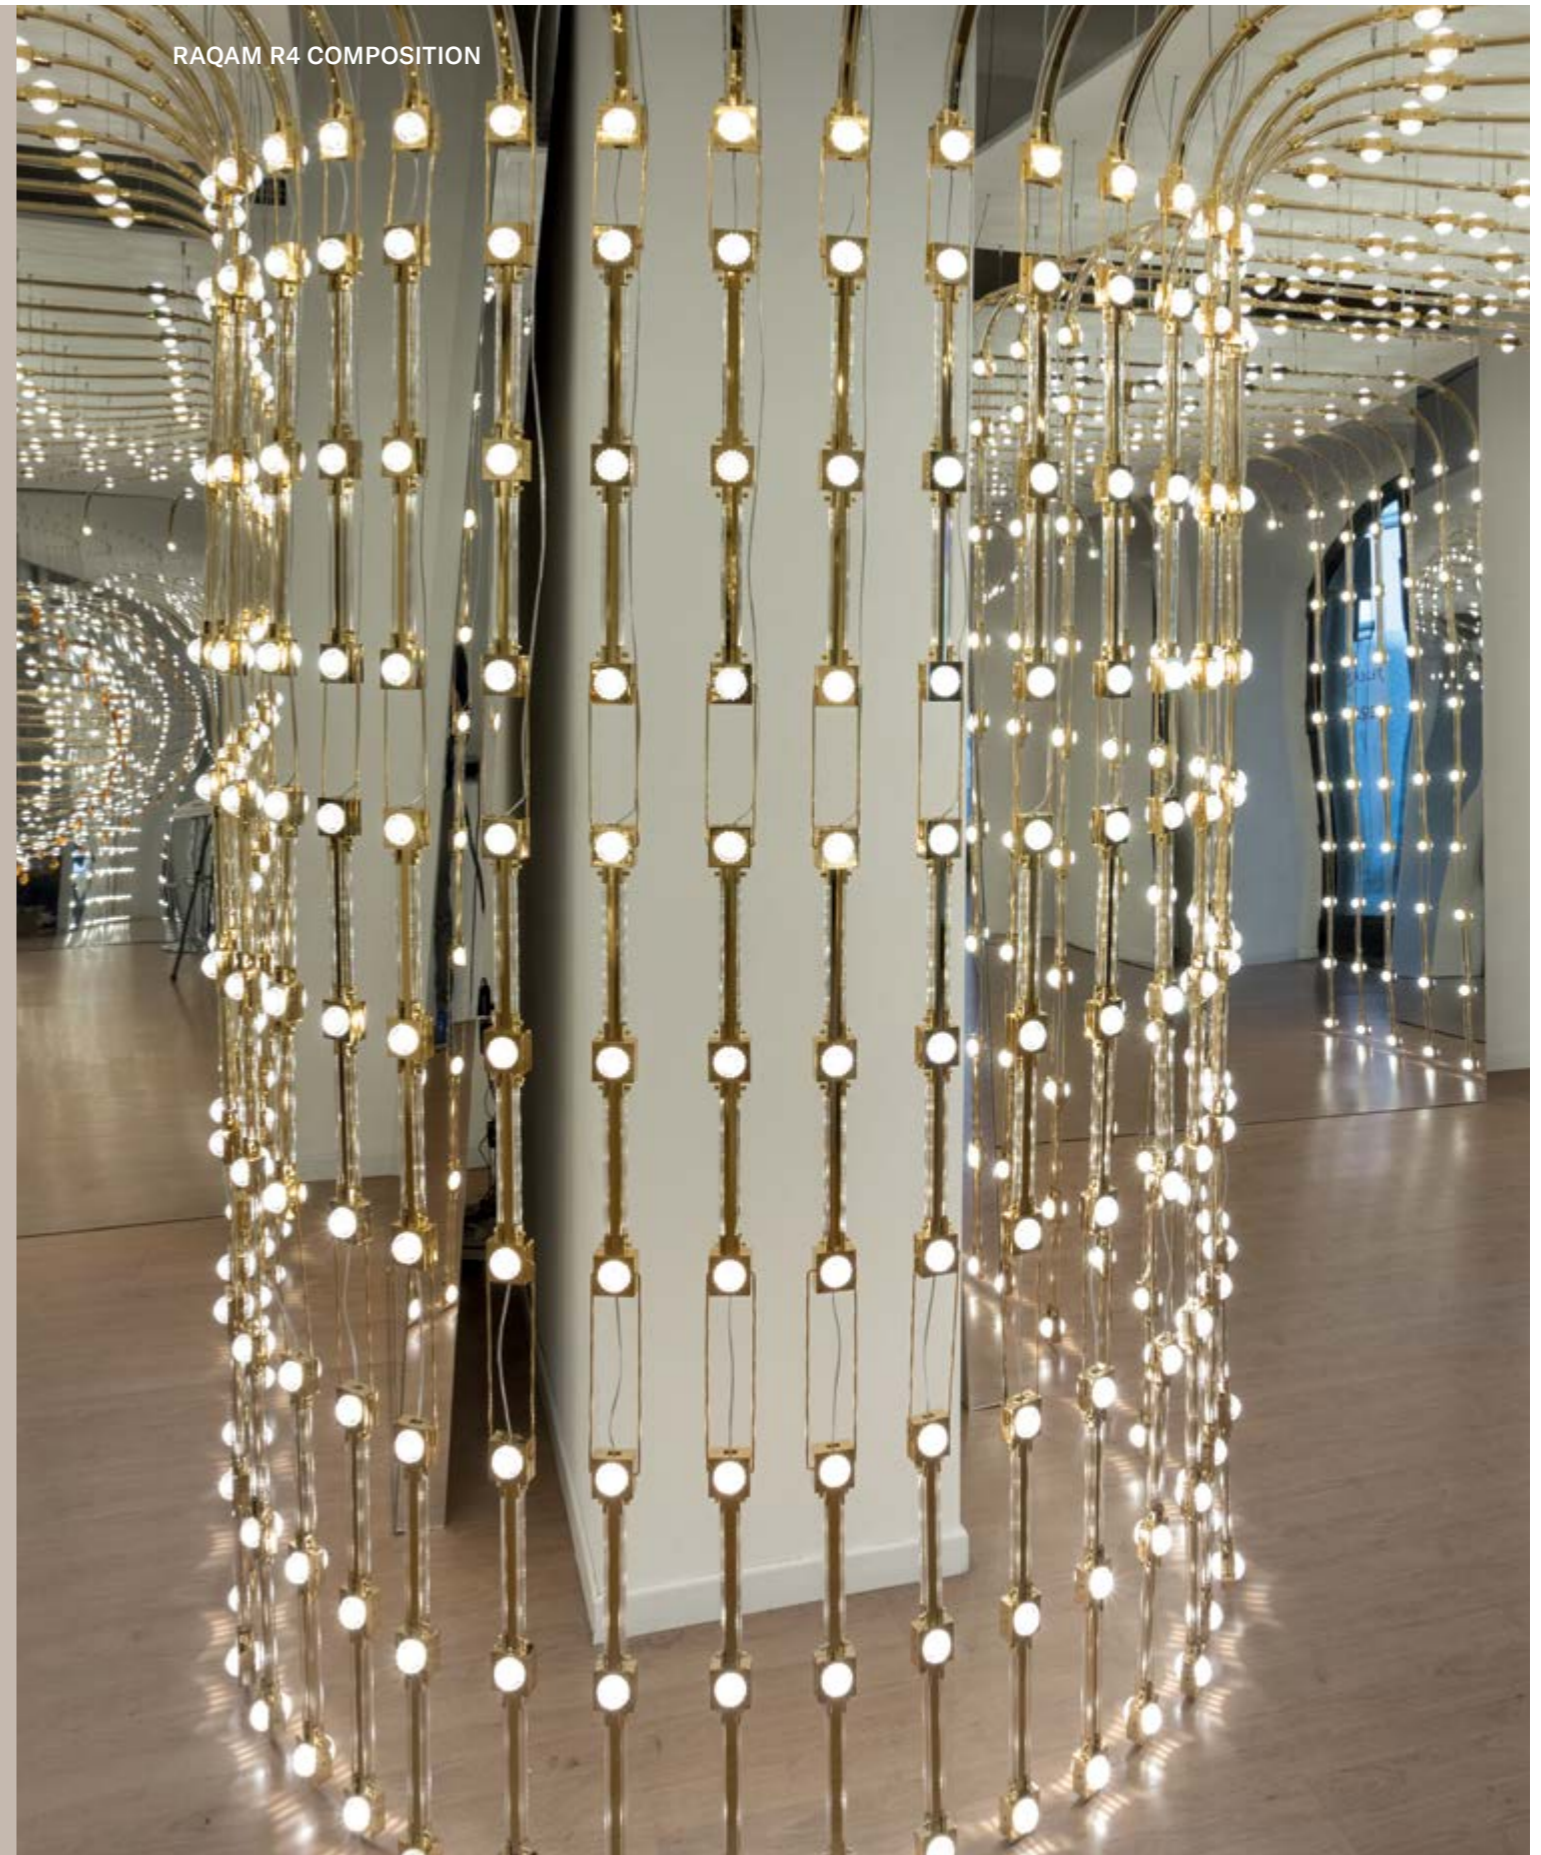

RAQAM R4 COMPOSITION