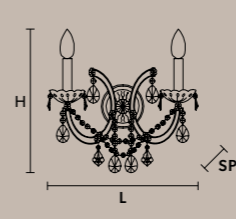

VE 944/A2

L 28 cm / 11.02"
SP 18 cm / 7.09"
H 28 cm / 11.02"

2×E12×40 W max (not included)
RW-DW 2×LED source - 8 W tot