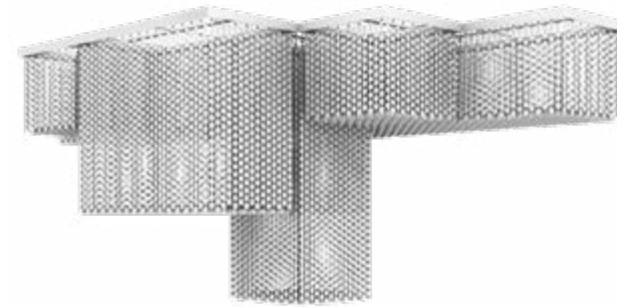

CUBO COMBO PL 150 RC

€

L 75 cm / 29.52"
SP 150 cm / 59.05"
H 60 cm / 23.62"

53×E12×40 W (not included)

Composition

- A 1 x Cubo/PL/Long/K
- B 2 x Cubo/PL/Long/M
- C 2 x Cubo/PL/Square/Medium/20
- D 1 x Cubo/PL/Square/Medium/40
- E 1 x Cubo/PL/Square/Medium/60