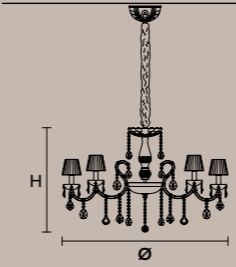

24×E12×40 W max (not included)

RW-DW 24×LED source – 576 W tot

VE 973/70 

Ø 290 cm / 114.17"
H 300 cm / 118.20"
W 135 kg / 297.6 lb

70×E12×40 W max (not included)

RW-DW 70×LED source – 280 W tot

VE 975/16 

Ø 110 cm / 43.31"
H 70 cm / 27.55"
W 28 kg / 61.72 lb