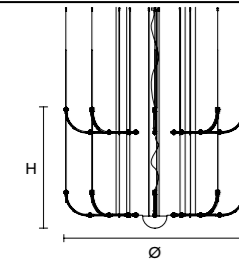

RAQAM P3 BASIC BATCH B - MODULO 3 X 16