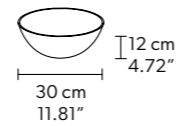

The box contains:
 1 x control board

Each cup contains:
 1 x drivers
 1 x control boards

RAQAM Q3 BASIC BATCH A – MODULO 2 X 10 + MODULO 5 X 10 + MODULO 6 X 10

Ø 270 cm / 106.29"
 H 192 cm / 75.59"
 W 70 kg / 154.32 lb