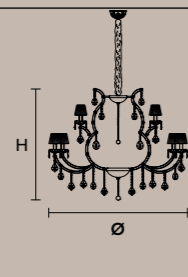

VE 933/24 CE

Ø 120 cm / 47.24"
H 110 cm / 43.30"
W 45 kg / 99.20 lb
24×E12×40 W max (not included)
RW-DW 24×LED source - 96 W tot