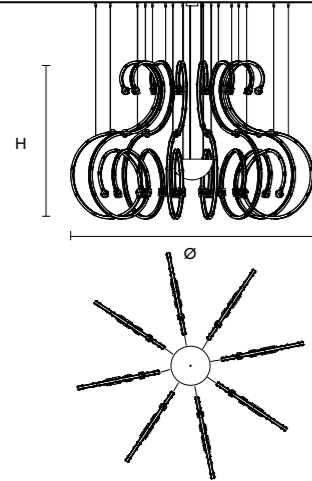

Fixing:
 1 x canopy
 10 x single steel cables.
 The canopy contains:
 1 x driver
 1 x control board

The box contains:
 1 x control board

RAQAM Q5 - BASIC BATCH E

RAQAM Q5 BASIC BATCH B – MODULE 1 X 8

Ø 170 cm / 66.92"
 H 112 cm / 44.09"
 W 32 kg / 70.54 lb