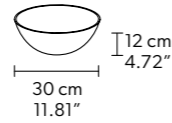

Ø 170 cm / 66.92"
H 112 cm / 44.09"
W 32 kg / 70.54 lb

64 LED LIGHTS CRI>90
3000K - 96W- 12480 Nominal Lumen
Dimmable PUSH or DMX on request.

Fixing:
1 x central bracket
19 x single steel cables.
The cup contains:
1 x driver
1 x control board