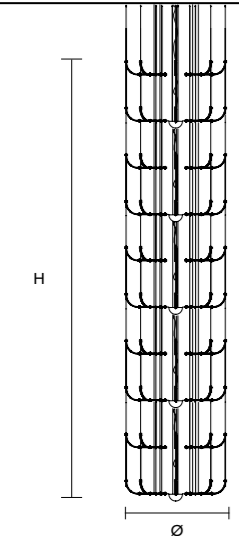

RAQAM P3 COMPOSITION - BASIC BATCH B X 5