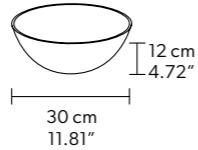

RAQAM O1 BASIC BATCH A - MODULO 5 X 8

L 93.5 x 93.5 cm / 36.81 x 36.81"
H 20 cm / 7.87"
W 16 kg / 35.27 lb

48 LED LIGHTS CRI > 90
3000 K - 72 W - 9360 Nominal Lumen
Dimmable PUSH or DMX on request.

Fixing:
1 x canopy
12 x single steel cables.

Each box contains:
1 x control board
1 x driver

Any additional element
requires one additional
cup with driver and control
board.

RAQAM O1 BASIC BATCH B - MODULO 5 X 16

L 93.5 x 93.5 cm / 36.81 x 36.81"
H 50 cm / 19.68"
W 26 kg / 57.32 lb

96 LED LIGHTS CRI > 90
3000 K - 144W - 18720 - Nominal Lumen
Dimmable PUSH or DMX on request.

Fixing:
1 x canopy
12 x single steel cables.

Each box contains:
1 x control board
1 x driver

Any additional element
requires one additional
cup with driver and control
board.

RAQAM O1 COMPOSITION - BASIC BATCH B X 5

L 93.5 x 93.5 cm / 36.81 x 36.81"
H 250 cm / 98.42"
W 135 kg / 297.62 lb

480 LED LIGHTS CRI > 90
3000 K - 720W - 93600 Nominal Lumen
Dimmable PUSH or DMX on request

Fixing:
1 x canopy
12 x single steel cables.

Each box contains:
1 x control board
1 x driver

Any additional element
requires one additional
cup with driver and control
board.