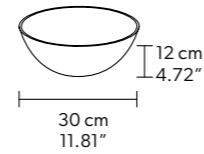

Ø 220 cm / 86.61"
H 47 cm / 18.50"
W 17 kg / 37.47 lb

48 LED LIGHTS CRI > 90
3000 K - 72W- 9360 Nominal Lumen
Dimmable PUSH or DMX on request.

Fixing:
1 x central bracket
19 x single steel cables.
The cup contains:
1 x driver
1 x control board