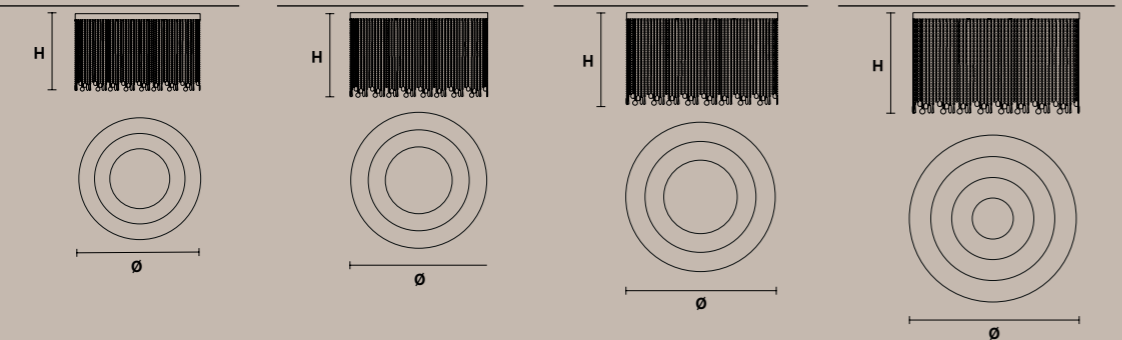

VE 811/PL3 RD **VE 811/PL8 RD** **VE 811/PL10 RD** **VE 811/PL12 RD**

Ø 40 cm / 15.60"	Ø 60 cm / 23.70"	Ø 80 cm / 31.50"	Ø 100 cm / 39.40"
H 30 cm / 11.80"	H 40 cm / 15.60"	H 50 cm / 19.70"	H 60 cm / 23.70"
W 4 kg / 8.80 lb	W 8 kg / 17.60 lb	W 15 kg / 33.06 lb	W 28 kg / 61.60 lb
3×E12×40 W max (not included)	8×E26×60 W max (not included)	10×E26×60 W max (not included)	12×E26×60 W max (not included)