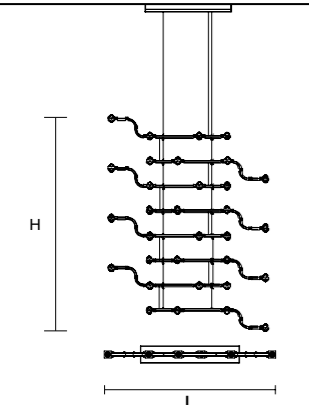

RAQAM N2 BASIC BATCH B8 - MODULE 6 X 8