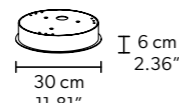

Ø 270 cm / 106.29"
H 192 cm / 75.59"
W 70 kg / 154.32 lb

200 LED LIGHTS CRI > 90
3000K - 300 W - 39000 Nominal Lumen
Dimmable PUSH or DMX on request.

Fixing:
1 x canopy
30 x single steel cables.
The canopy contains:
1 x driver