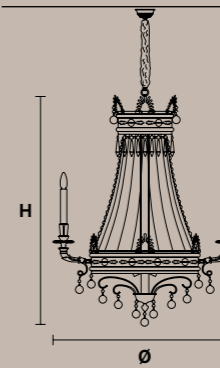

VE 804/20

Ø 120 cm / 47.24"
H 150 cm / 59.06"
W 58 kg / 127.86 lb
20×E12×40 W max (not included)