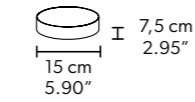

The box contains:
1 x control board