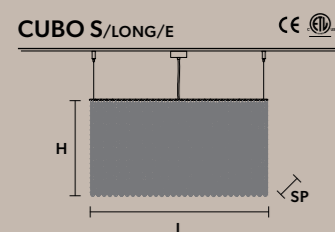

RECTANGULAR

L 75 cm / 29.52"
SP 12.5 cm / 4.92"
H 40 cm / 15.74"

9×E12×40 W (not included)