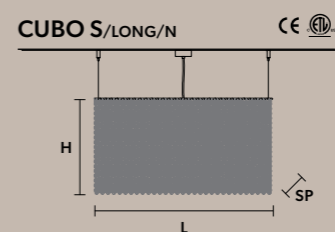

RECTANGULAR

L 75 cm / 29.52"
SP 25 cm / 9.84"
H 40 cm / 15.74"

17×E12×40 W (not included)