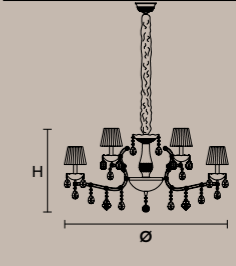

VE 961/15

Ø 85 cm / 33.46"
H 60 cm / 23.62"
W 22 kg / 48.50 lb

15×E12×40 W max (not included)

RW-DW 15×LED source – 60 W tot