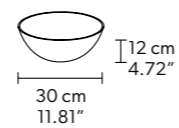

Each cup contains:
1 x drivers
1 x control boards