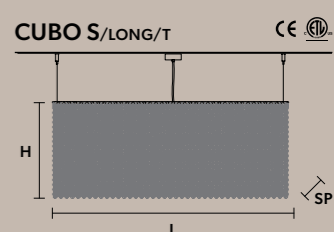

RECTANGULAR

L 100 cm / 39.37"
SP 50 cm / 19.68"
H 40 cm / 15.74"

18×E12×40 W (not included)