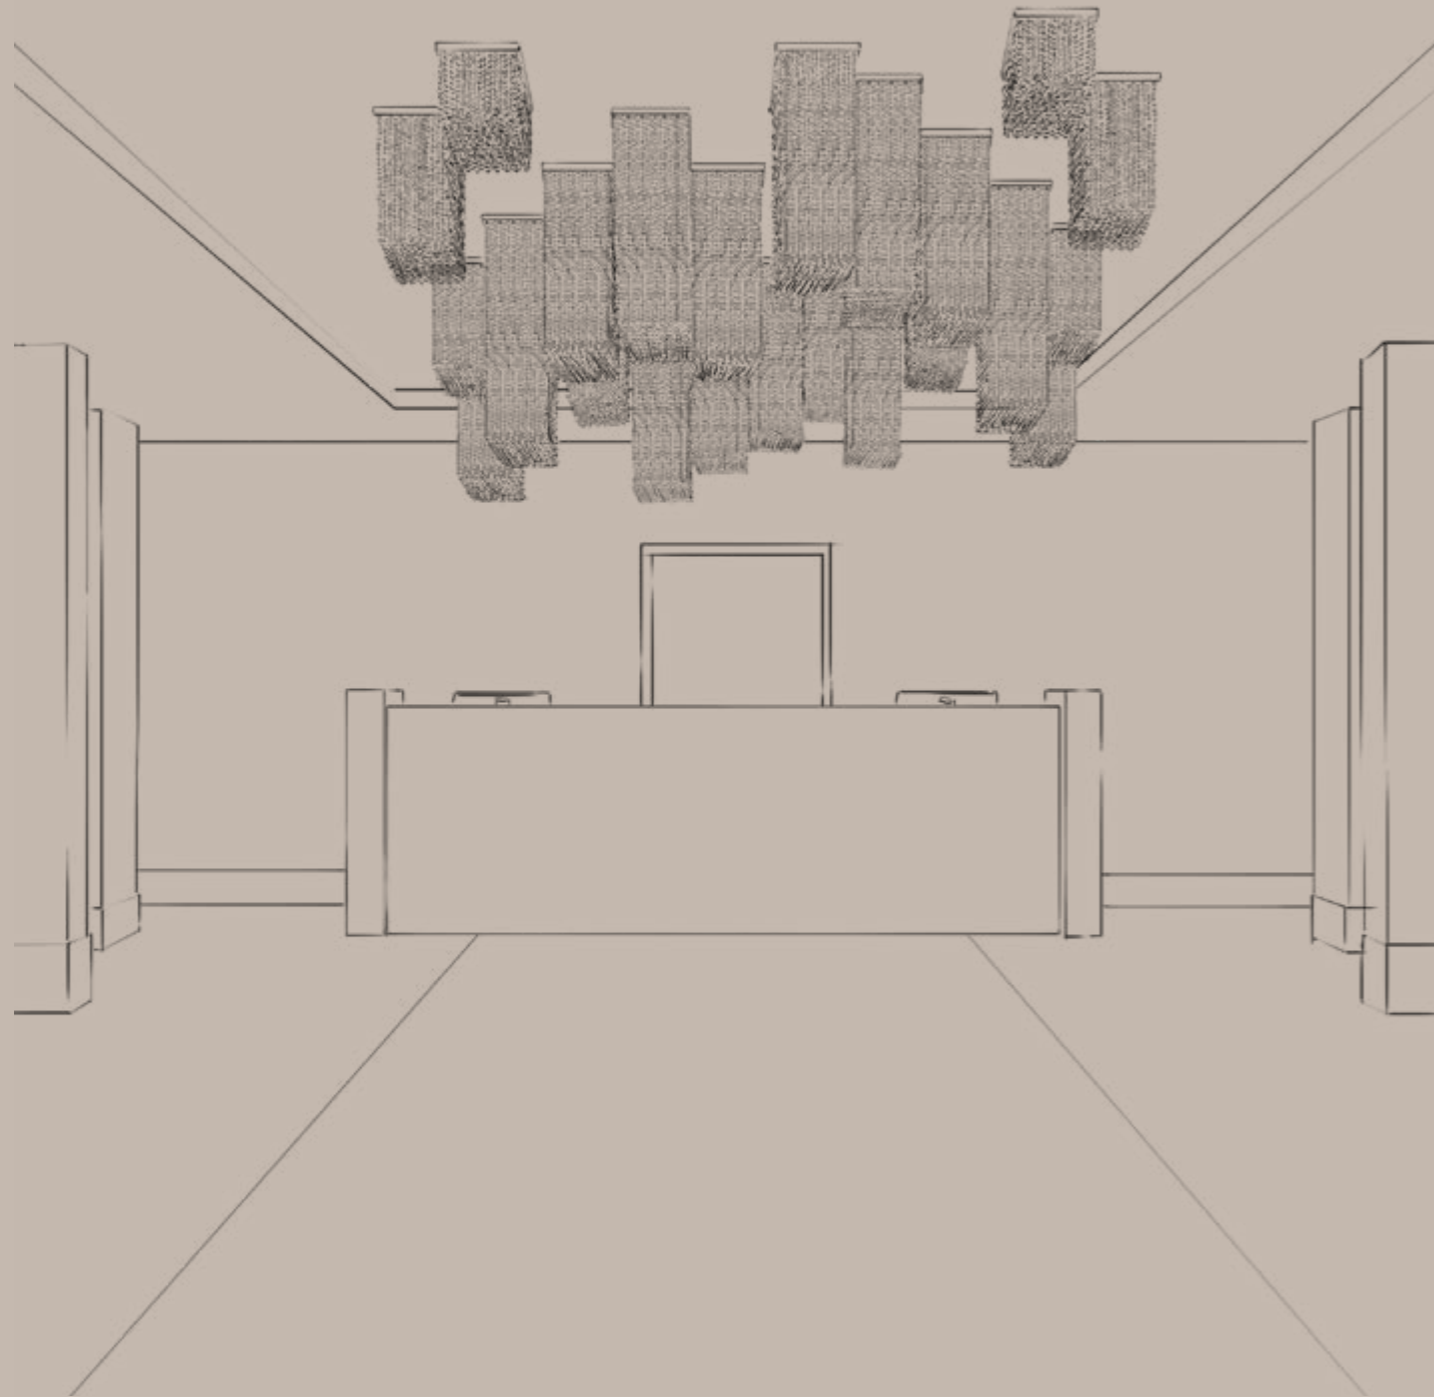

Ceiling Modules

■ SQUARE

L 12.5 cm / 4.92"
SP 12.5 cm / 4.92"
H 20 cm / 7.87"

1×E12×40 W (not included)

■ SQUARE

L 12.5 cm / 4.92"
SP 12.5 cm / 4.92"
H 40 cm / 15.74"

1×E12×40 W (not included)

■ SQUARE

L 12.5 cm / 4.92"
SP 12.5 cm / 4.92"
H 60 cm / 23.62"

3×E12×40 W (not included)

■ SQUARE

L 12.5 cm / 4.92"
SP 12.5 cm / 4.92"
H 80 cm / 31.49"

3×E12×40 W (not included)

■ SQUARE

L 25 cm / 9.84"
SP 25 cm / 9.84"
H 20 cm / 7.87"

4×E12×40 W (not included)

■ SQUARE

L 25 cm / 9.84"
SP 25 cm / 9.84"
H 40 cm / 15.74"

7×E14×40 W (not included)

■ SQUARE

L 25 cm / 9.84"
SP 25 cm / 9.84"
H 60 cm / 23.62"

8×E12×40 W (not included)

■ SQUARE

L 25 cm / 9.84"
SP 25 cm / 9.84"
H 80 cm / 31.49"

10×E12×40 W (not included)

■ SQUARE

L 50 cm / 19.68"
SP 50 cm / 19.68"
H 20 cm / 7.87"

12×E12×40 W (not included)

■ SQUARE

L 50 cm / 19.68"
SP 50 cm / 19.68"
H 40 cm / 15.74"

12×E12×40 W (not included)