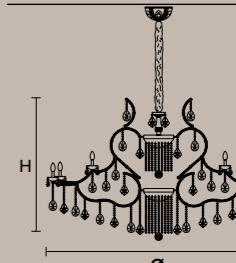

16×E12×40 W max (not included)

RW-DW 16×LED source -64 W tot

VE 927/24 

Ø 118 cm / 46.45"
H 84 cm / 33.07"
W 40 kg / 88.18 lb

24×E12×40 W max (not included)

RW-DW 24×LED source -96 W tot

VE 927/30 

Ø 165 cm / 64.96"
H 105 cm / 41.38"
W 82 kg / 180.77 lb