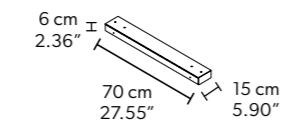

L 121,3 cm / 47.75"
H 311 cm / 112.44"
W 28 cm / 61.72 lb

128 LED LIGHTS CRI > 90
3000 K - 192 W - 24960 Nominal Lumen
Dimmable PUSH or DMX on request.

Fixing: 1 x canopy.
The canopy contains:
1 x driver
1 x control board