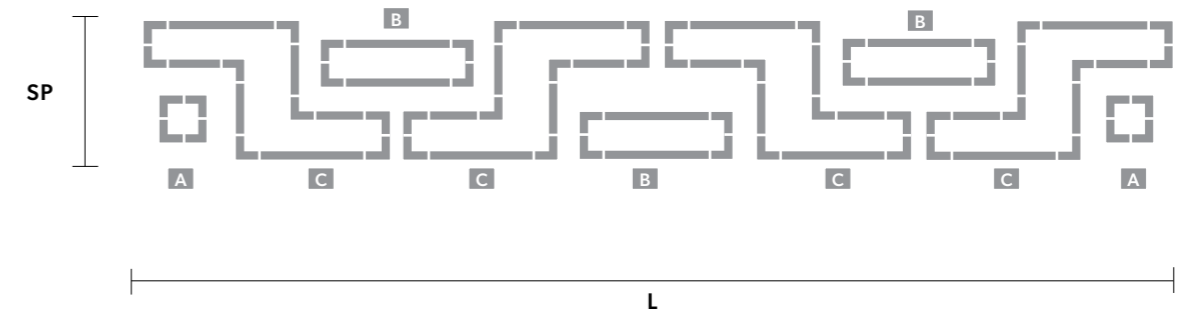

GALASSIA M1 SNG

L 180 cm / 70.86"
SP 180 cm / 70.86"
H 50 cm / 19.68"
W 70 kg / 154.32 lb

LED x 86.4 W CRI>95
3000K - 11112 Nominal lumen
Dimmable: 1-10V
(1 x driver recessed)

Composition :

- **A Outside**
  20 x Corner 20x20
- **B Inside**
  4 x Corner 20x20

GALASSIA N1 DBL

L 945 cm / 372.04"
SP 125 cm / 49.21"
H 100 cm / 39.37"
W 370 kg / 815.71 lb

LED x 451.2 W CRI>95
3000K - 58092 Nominal lumen
Dimmable: 1-10V
(2 x driver recessed)

Composition :

- **A Combo A H100 (x2)**
  4 x Corner 20x20
- **B Combo B H100 (x3)**
  4 x Corner 20x20
  2 x Straight 100
- **C Combo C H50 (x4)**
  8 x Corner 20x20
  2 x Straight 100
  4 x Straight 50