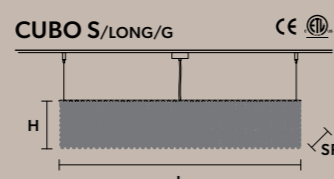

RECTANGULAR

L 100 cm / 39.37"
SP 12.5 cm / 4.92"
H 20 cm / 7.87"

6×E12×40 W (not included)