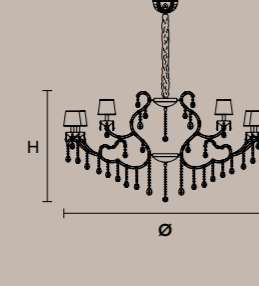

VE 989/15 CE VE 989/24 CE VE 989/36 CE

Ø 165 cm / 64.96"
H 90 cm / 35.43"
W 48 kg / 105.82 lb
36×E12×40 W max (not included)
RW-DW 36×LED source – 144 W tot