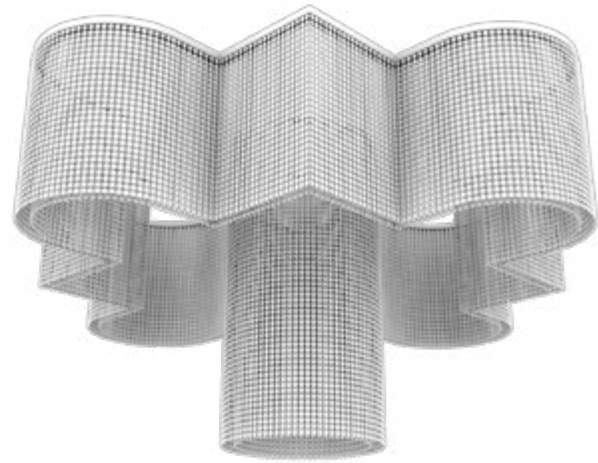

GALASSIA O1 SNG

L 201 cm / 79.13"
SP 201 cm / 79.13"
H 100 cm / 39.37"
W 80 kg / 176.37 lb

LED x 93.6 W CRI>95
3000K - 12051 Nominal lumen
Dimmable: 1-10V
(1 x driver recessed)

Composition :

- **A** Outside H50
  12 x Corner 20x20
  8 x Arch 50
- **B** Inside H100
  4 x Arch 50