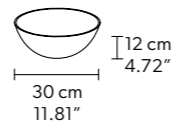

Ø 385 cm / 151.57"
H 209 cm / 82.28"
W 120 kg / 264.55 lb

256 LED LIGHTS CRI>90
3000K - 384 W- 49920 Nominal Lumen
Dimmable PUSH or DMX on request.

Fixing:
1 x central bracket
67 x single steel cables.
Each cup contains:
1 x driver
1 x control board