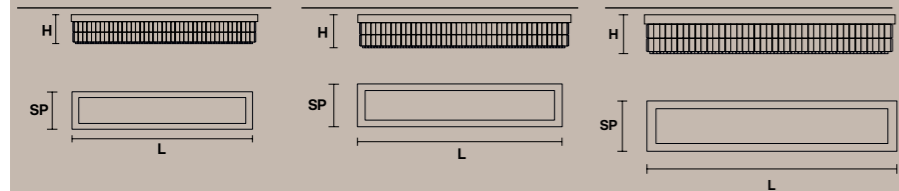

VE 760/PL16 RC **VE 760/PL20 RC** **VE 760/PL26 RC**

L 100 cm / 39.37"	L 150 cm / 59.05"	L 200 cm / 78.74"
SP 60 cm / 23.62"	SP 60 cm / 23.60"	SP 80 cm / 31.49"
H 18 cm / 7.08"	H 18 cm / 7.08"	H 18 cm / 7.08"
W 27 kg / 59.52 lb	W 35 kg / 77.16 lb	W 52 kg / 114.64 lb
16×E26×60 W max (not included)	20×E26×60 W max (not included)	26×E26×60 W max (not included)