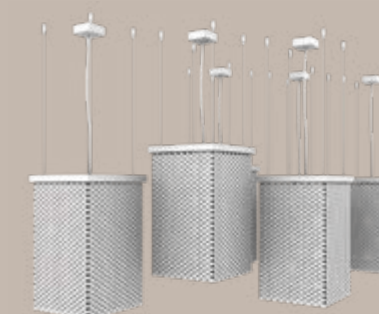

Cubo Suspension Modules

The Cubo combo suspensions are created by using combinations of individual modules. Individually electrified square or rectangular modules are available in a range of sizes.

SQUARE MODULES

STANDARD CABLE 150 cm / 59.05"

H

SP

AVAILABLE SIZES

L = SP Min 12.5 cm / 4.92"
Max 50 cm / 19.68"

H Min 20 cm / 7.87"
Max 80 cm / 31.49"

Cubo Suspension Combo

Any space can be decorated with Cubo modules, creating compositions to suit the setting. Several identical modules, or combinations of different modules, can be used in the same area, or the same mix of modules can be used to decorate different surfaces.

SAME AREA _DIFFERENT MODULES

100 cm / 39.37"

50 cm / 19.68"

100 cm / 39.37"

50 cm / 19.68"

RECTANGULAR MODULES

STANDARD CABLE 150 cm / 59.05"

H

SP

AVAILABLE SIZES

L Min 25 cm / 9.84"
Max 100 cm / 39.37"

SP Min 12.5 cm / 4.92"
Max 50 cm / 19.68"

H Min 20 cm / 7.87"
Max 80 cm / 31.49"

DIFFERENT AREAS _ SAME MODULES

75 cm / 29.52"

50 cm / 19.68"

150 cm / 59.05"

75 cm / 29.52"