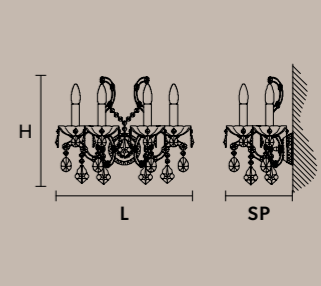

VE 996/15 CE VE 996/36 CE VE 996/48 CE VE 996/A4 CE

L 48 cm / 18.90"
SP 27 cm / 10.63"
H 41 cm / 16.14"
4×E12×40 W max (not included)
RW-DW 4×LED source – 16 W tot