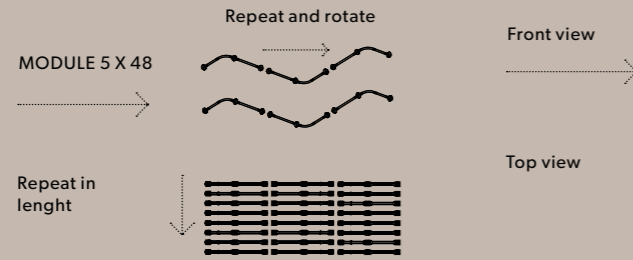

R2 CONCEPT

Linear arrangement

MODULES

MODULE 5

REPETITION IN LENGTH AND WIDTH

COMPOSITION

RAQAM R2 COMPOSITION

L 200 x 96 cm / 78.74" x 37.79"
H 60 cm / 23.62"
W 62 kg / 136.68 lb