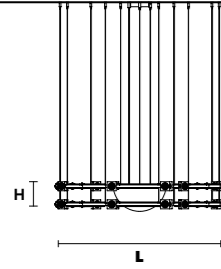

RAQAM O1 BASIC BATCH A - MODULO 5 X 8

L 93.5 x 93.5 cm / 36.81 x 36.81"
H 20 cm / 7.87"
W 16 kg / 35.27 lb

48 LED LIGHTS CRI > 90
3000 K - 72 W - 9360 Nominal Lumen
Dimmable PUSH or DMX on request.

Fixing:
1 x canopy
12 x single steel cables.

Each box contains:
1 x control board
1 x driver

Any additional element
requires one additional
cup with driver and control
board.