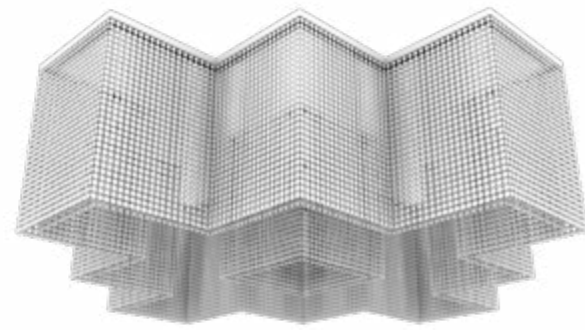

GALASSIA M1 SNG

L 180 cm / 70.86"
SP 180 cm / 70.86"
H 50 cm / 19.68"
W 70 kg / 154.32 lb

LED x 86.4 W CRI>95
3000K - 11112 Nominal lumen
Dimmable: 1-10V
(1 x driver recessed)

Composition :

- **A Outside**
  20 x Corner 20x20
- **B Inside**
  4 x Corner 20x20