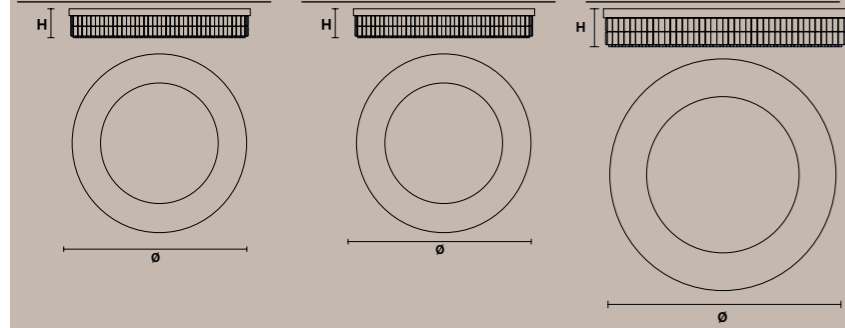

VE 760/PL8 RD **VE 760/PL10 RD** **VE 760/PL16 RD**

Ø 60 cm / 23.62"	Ø 90 cm / 35.43"	Ø 120 cm / 47.24"
H 18 cm / 7.08"	H 18 cm / 7.08"	H 18 cm / 7.08"
W 21 kg / 46.29 lb	W 32 kg / 70.54 lb	W 40 kg / 88.18 lb
8×E26×60 W max (not included)	10×E26×60 W max (not included)	16×E26×60 W max (not included)