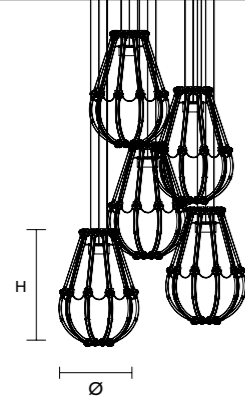

RAQAM M1 BASIC BATCH A - (MODULE 3 X 10) X 5