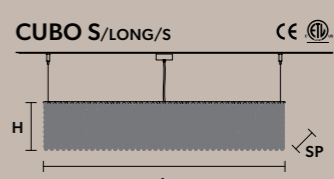

RECTANGULAR

L 100 cm / 39.37"
SP 50 cm / 19.68"
H 20 cm / 7.87"

12×E12×40 W (not included)