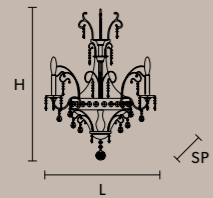

VE 802/A3

L 60 cm / 23.62"
SP 32 cm / 12.60"
H 90 cm / 35.43"
W 7 kg / 15.43 lb
3×E12×40 W max (not included)