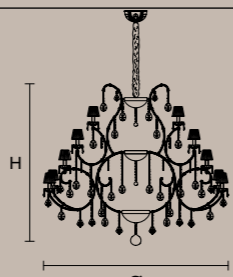

VE 933/50 CE

Ø 160 cm / 62.99"
H 155 cm / 61.02"
W 83 kg / 182.98 lb
50×E12×40 W max (not included)
RW-DW 50×LED source - 200W tot