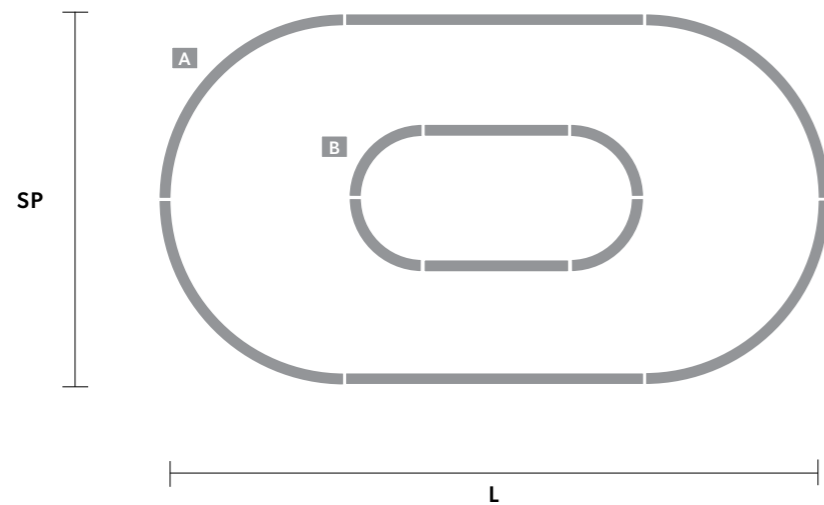

GALASSIA Q1 SNG

L 227 cm / 89.37"
SP 126 cm / 49.60"
H 100 cm / 39.37"
W 80 kg / 176.37 lb

LED x 96.8 W CRI>95
3000K - 12462 Nominal lumen
Dimmable: 1-10V
(1 x driver recessed)

Composition :

- **A** Outside H50
  4 x Arch 125
  2 x Straight 100
- **B** Inside H100
  4 x Arch 50
  2 x Straight 50

GALASSIA Q1 TPL

L 461 cm / 181.49"
SP 227 cm / 89.37"
H 100 cm / 39.37"
W 220 kg / 485.01 lb

LED x 276 W CRI>95
3000K - 35535 Nominal lumen
Dimmable: 1-10V
(1 x driver recessed)

Composition :

- **A** Outside H50
  12 x Arch 125
  8 x Arch 50
  2 x Straight 100
- **B** Inside H100 (x3)
  4 x Arch 50
  2 x Straight 50