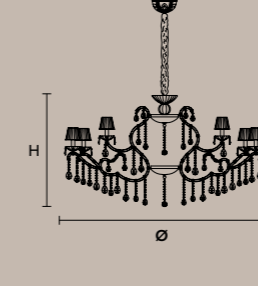

VE 996/15 CE VE 996/36 CE VE 996/48 CE VE 996/A4 CE

Ø 165 cm / 64.96"
H 95 cm / 37.40"
W 48 kg / 105.82 lb
36×E12×40 W max (not included)
RW-DW 36×LED - source 144 W tot