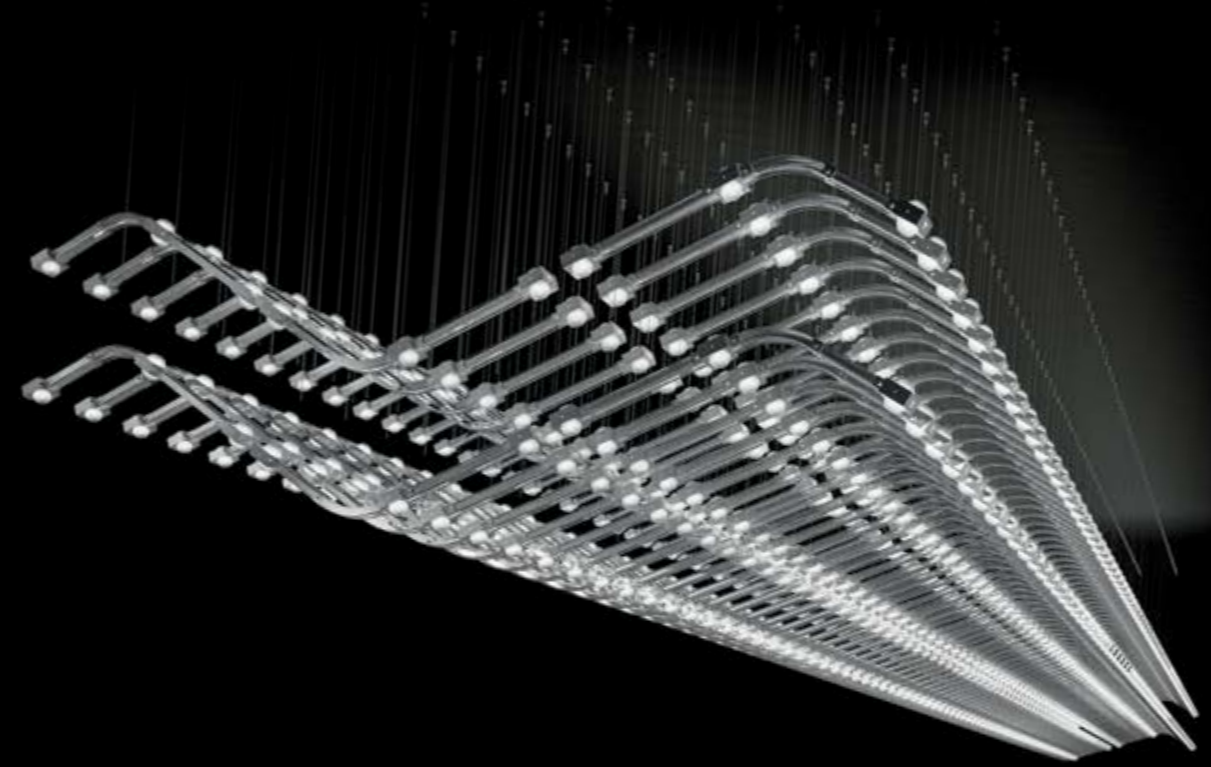

RAQAM R2 COMPOSITION