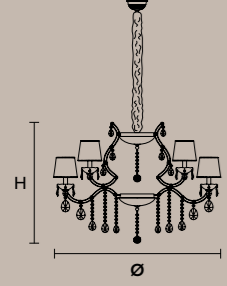

VE 989/15 CE VE 989/24 CE VE 989/36 CE

Ø 95 cm / 37.40"
H 55 cm / 21.63"
W 17 kg / 37.47 lb
15×E12×40 W max (not included)
RW-DW 15×LED source – 60 W tot