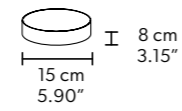

Each box contains:
1 x control board.