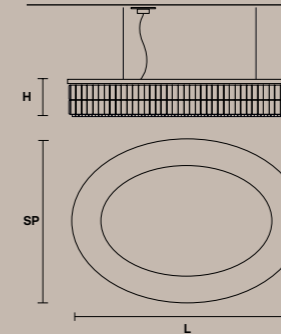

VE 760/S22 OV

L 200 cm / 78.74"
SP 85 cm / 33.50"
H 18 cm / 7.08"
W 59 kg / 130.07 lb
22×E26×60 W max (not included)

VE 760/A2 RD

L 32 cm / 12.59"
SP 17 cm / 6.69"
H 18 cm / 7.10"
W 2 kg / 4.40 lb
2×E12×40 W max (not included)

VE 760/A2 RC

L 30 cm / 11.81"
SP 14 cm / 5.51"
H 18 cm / 7.10"
W 2 kg / 4.40 lb
2×E12×40 W max (not included)