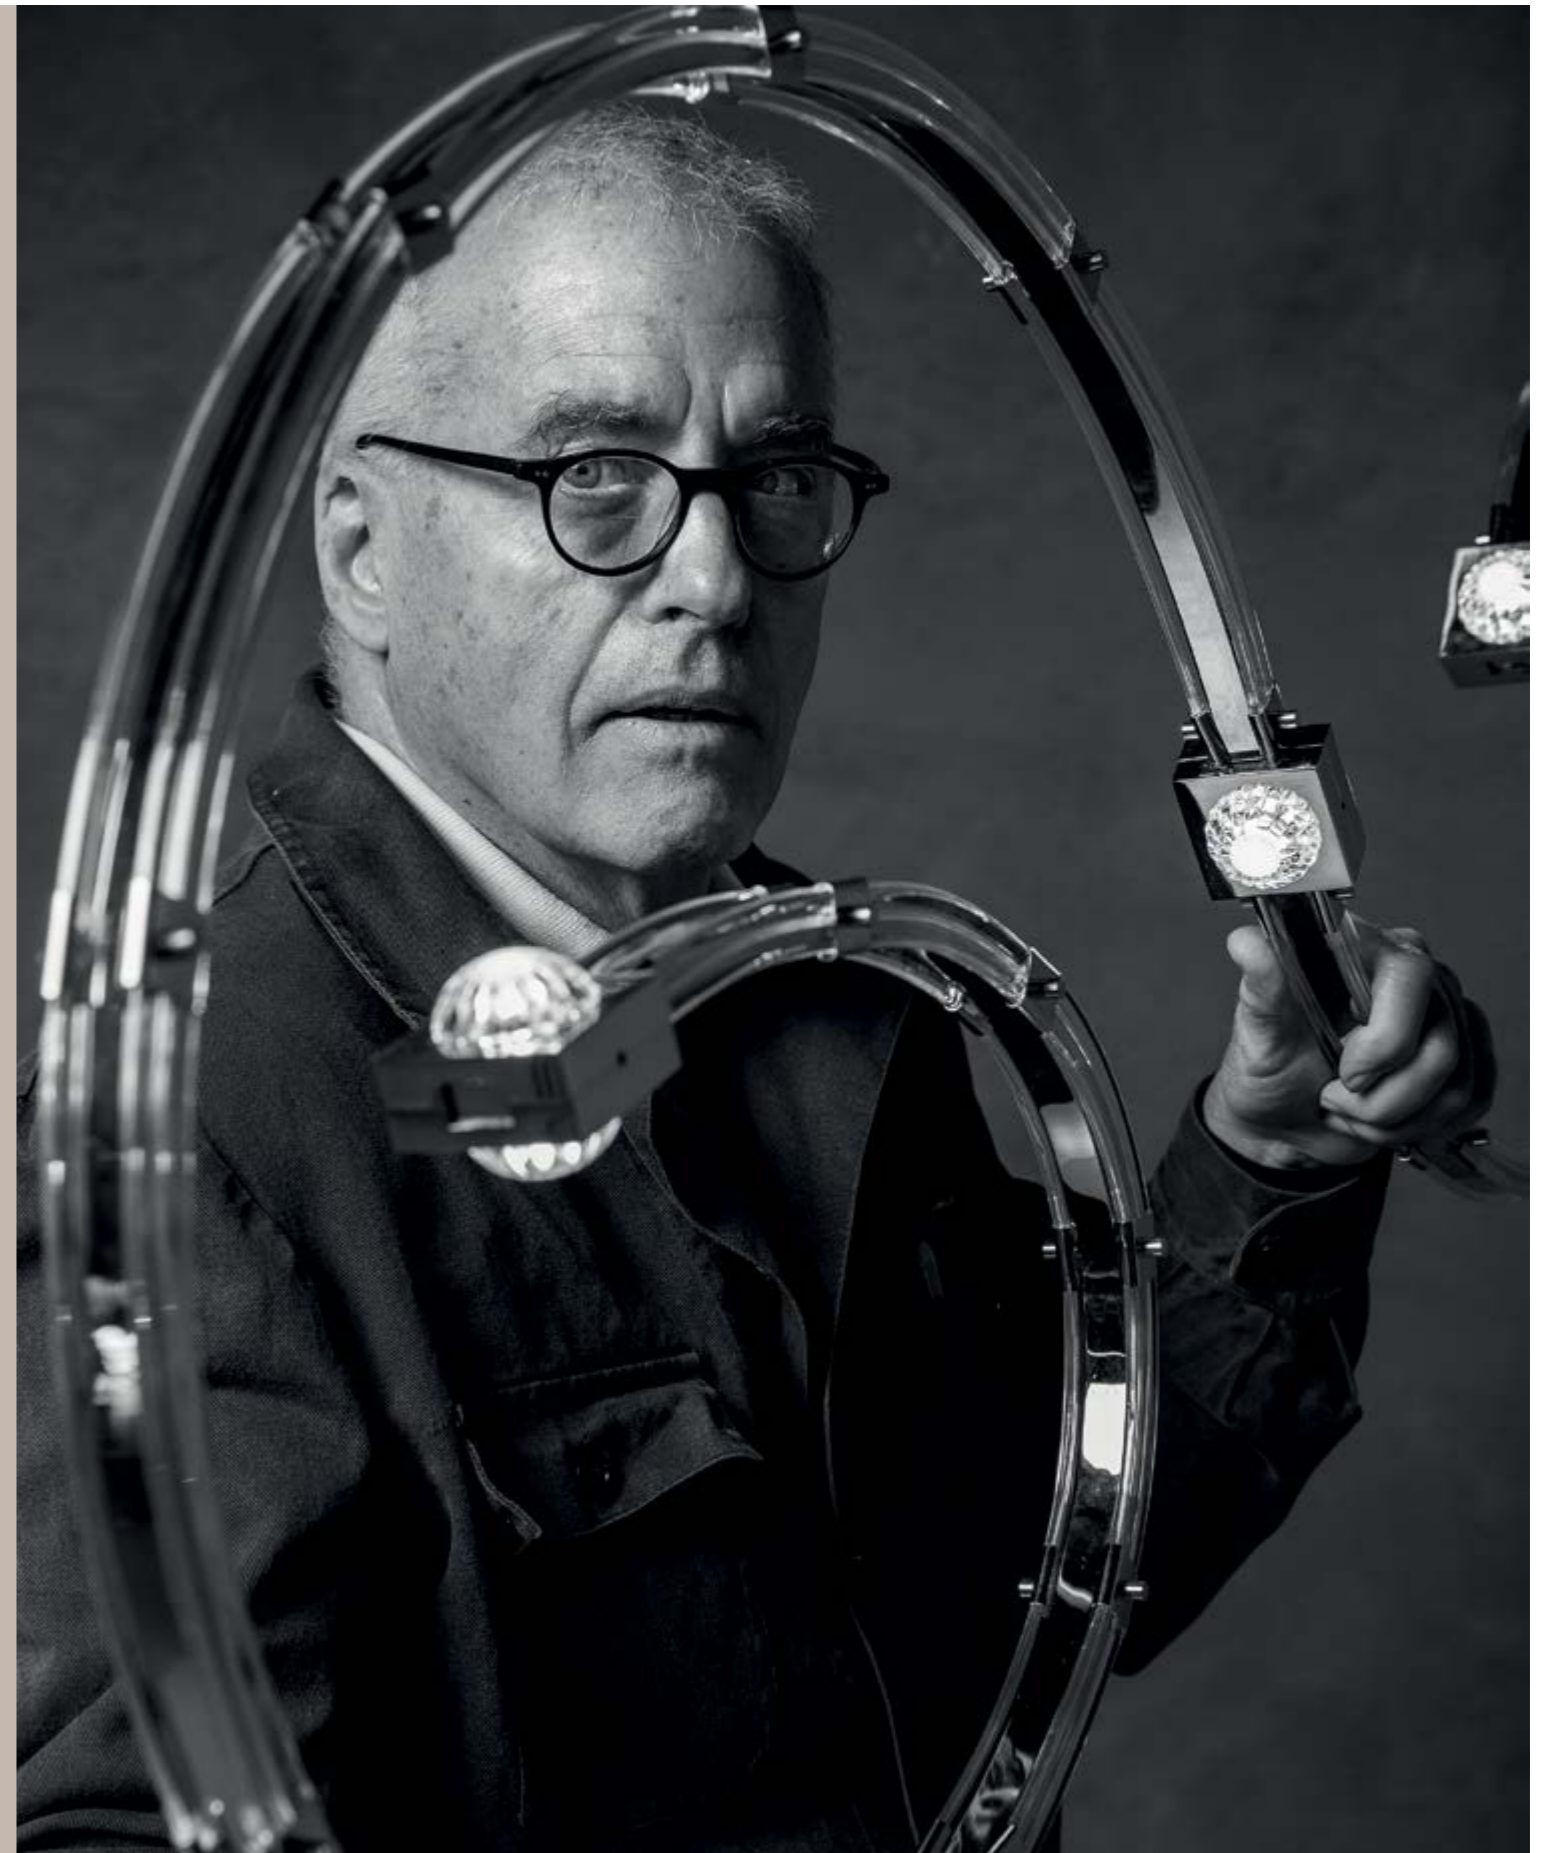

Raqam

Raqam is a contemporary chandelier with LED lighting available in customisable modular combinations. It can be used on all types of surface, with no size limits. Combinations of modules can be used to create vertical suspensions, chandeliers and wall and ceiling decorations for both residential and contract use.

DESIGN BY
MARC SADLER

SUSPENSION
CEILING
APPLIQUE