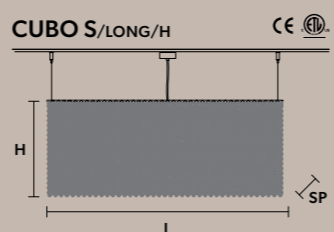

RECTANGULAR

L 100 cm / 39.37"
SP 12.5 cm / 4.92"
H 40 cm / 15.74"

11×E12×40 W (not included)