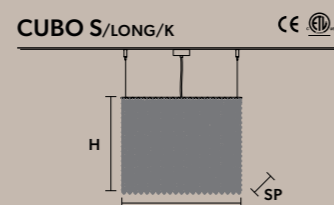

RECTANGULAR

L 50 cm / 19.68"
SP 25 cm / 9.84"
H 40 cm / 15.74"

12×E12×40 W (not included)