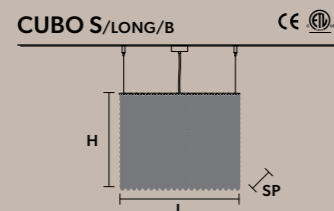

RECTANGULAR

L 50 cm / 19.68"
SP 12.5 cm / 4.92"
H 40 cm / 15.74"

7×E12×40 W (not included)