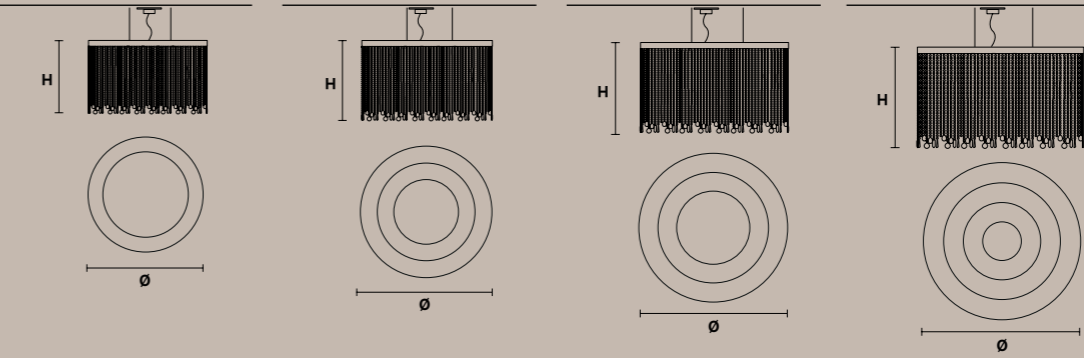

VE 811/S3 RD **VE 811/S8 RD** **VE 811/S10 RD** **VE 811/S12 RD**

Ø 40 cm / 15.60"	Ø 60 cm / 23.70"	Ø 80 cm / 31.50"	Ø 100 cm / 39.40"
H 30 cm / 11.80"	H 40 cm / 15.60"	H 50 cm / 19.70"	H 60 cm / 23.70"
W 4 kg / 8.80 lb	W 8 kg / 17.60 lb	W 15 kg / 33.00 lb	W 28 kg / 61.60 lb
3×E12×40 W max (not included)	8×E26×60 W max (not included)	10×E26×60 W max (not included)	12×E26×60 W max (not included)