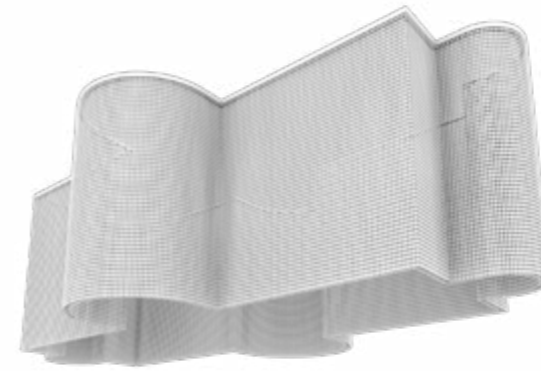

GALASSIA O2 DBL

L 453 cm / 178.34"
SP 252 cm / 99.21"
H 100 cm / 39.37"
W 170 kg / 374.78 lb

LED x 140 W CRI>95
3000K - 17922 Nominal lumen
Dimmable: 1-10V
(1 x driver recessed)

Composition :

- 12 x Corner 20x20
- 4 x Straight 100
- 4 x Arch 50
- 4 x Arch 100