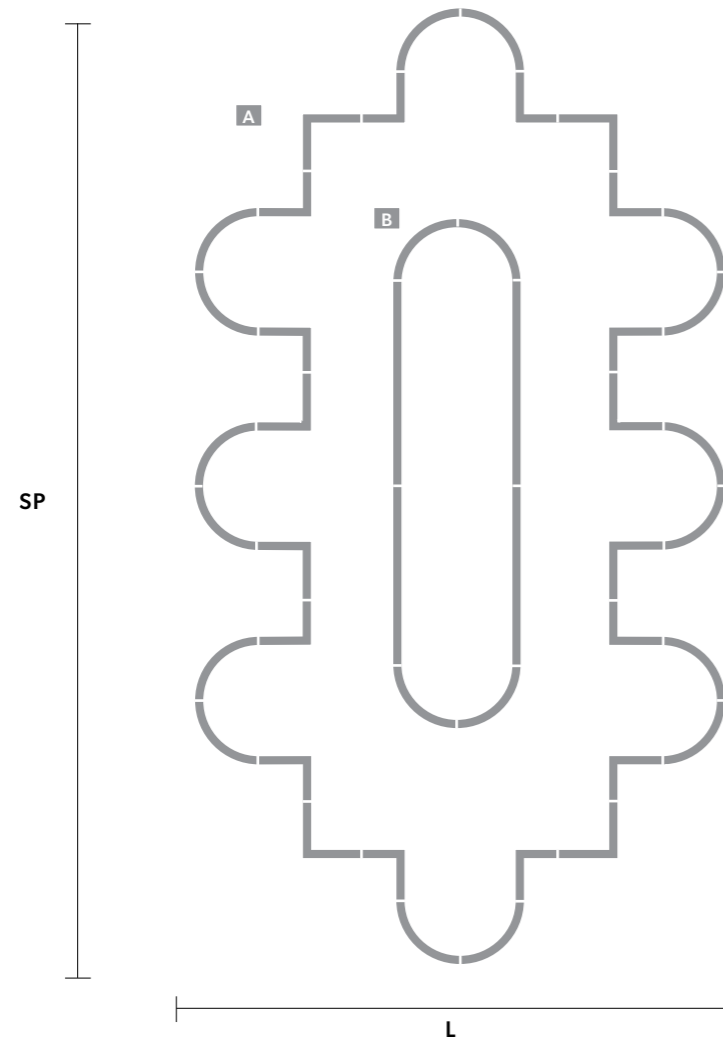

GALASSIA O1 TPL

L 362 cm / 142.51"
SP 201 cm / 79.13"
H 100 cm / 39.37"
W 170 kg / 374.78 lb

LED x 204 W CRI>95
3000K - 26265 Nominal lumen
Dimmable: 1-10V
(2 x drivers recessed)

Composition :

- **A** **Outside** H50
  20 x Corner 20x20
  16 x Arch 50
- **B** **Inside** H100
  4 x Arch 50
  4 x Straight 100

GALASSIA O1 TPL