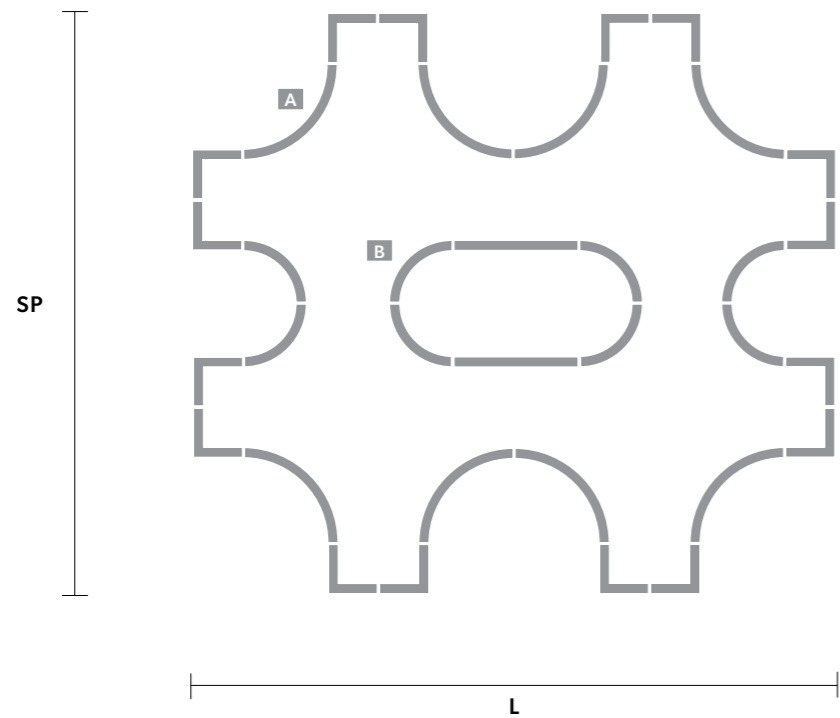

GALASSIA P1 SNG

L 252 cm / 99.21"
SP 226 cm / 88.97"
H 50 cm / 19.68"
W 110 kg / 242.50 lb

LED x 151.2 W CRI>95
3000K - 19467 Nominal lumen
Dimmable: 1-10V
(1 x driver recessed)

Composition :

- **A Outside H50**
  16 x Corner 20x20
  4 x Arch 50
  8 x Arch 75
- **B Inside H50**
  2 x Straight 50
  4 x Arch 50

GALASSIA P1 DBL

L 464 cm / 182.67"
SP 226 cm / 88.97"
H 50 cm / 19.68"
W 190 kg / 418.87 lb

LED x 276 W CRI>95
3000K - 35535 Nominal lumen
Dimmable: 1-10V
(1 x driver recessed)

Composition :

- **A Outside H50**
  24 x Corner 20x20
  4 x Arch 50
  16 x Arch 75
- **B Inside H50**
  2 x Straight 50
  4 x Straight 100
  4 x Arch 50