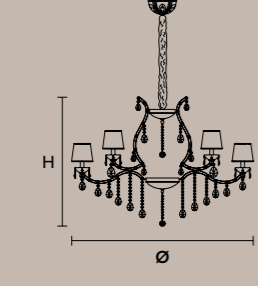

VE 989/15 CE VE 989/24 CE VE 989/36 CE

Ø 140 cm / 55.11"
H 80 cm / 31.49"
W 30 kg / 66.13 lb
24×E12×40 W max (not included)
RW-DW 24×LED source – 96 W tot