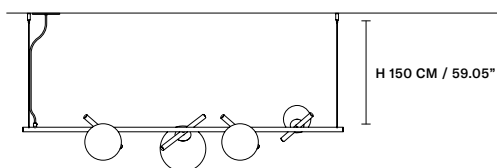

STANDARD CABLES FOR ALL SUSPENSIONS