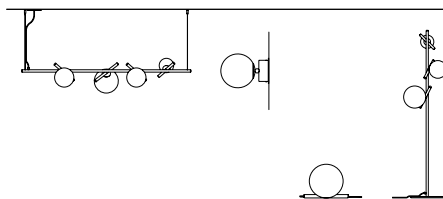

Posy

SUSPENSION
APPLIQUE
TABLE LAMP
FLOOR LAMP