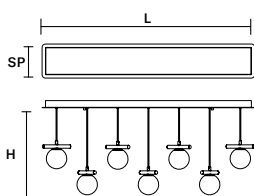

STANDARD LIGHTING

7×G9×10 W MAX (NOT INCL.)*

* BULB MAX Ø 37 mm L 70 mm