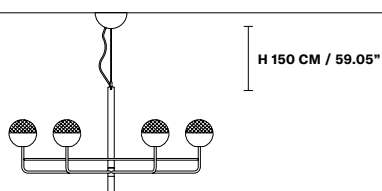

Gold mesh - V94

STANDARD CABLES FOR ALL SUSPENSIONS

IGLÙ S125 

Ø 25,5 cm / 10.04"
H 25,5 cm / 10.04"

INTEGRATED LED LIGHTING
 15.5 W CRI>90
 3000 K – 2100 NOMINAL LM

DIMM 0-10V

IGLÙ S2 

L 58 cm / 22.83"
H 18 cm / 7.09"
SP 18 cm / 7.09"

Ø 96 cm / 37.80"
H 52 cm / 20.47"

INTEGRATED LED LIGHTING
 26.6 W CRI>90
 3000 K – 3626 NOMINAL LM

DIMM 0-10V

IGLÙ S12+1 

Ø 96 cm / 37.80"
H 68 cm / 26.77"

INTEGRATED LED LIGHTING
 49.4 W CRI>90
 3000 K – 6734 NOMINAL LM

DIMM 0-10V

IGLÙ S18+1 

Ø 136 cm / 53.54"
H 82 cm / 32.28"

INTEGRATED LED LIGHTING
 73.5 W CRI>90
 3000 K – 10258 NOMINAL LM

DIMM 0-10V

IGLÙ PL 13		IGLÙ PL 18		IGLÙ PL 25	
CE		CE		CE	
Ø	13 cm / 5.12"	Ø	18 cm / 7.09"	Ø	25.5 cm / 10.04"
H	13 cm / 5.12"	H	18 cm / 7.09"	H	25.5 cm / 10.04"
INTEGRATED LED LIGHTING		INTEGRATED LED LIGHTING		INTEGRATED LED LIGHTING	
5.4 W CRI>90		8.4 W CRI>90		15.5 W CRI>90	
3000 K – 688 NOMINAL LM		3000 K – 1300 NOMINAL LM		3000 K – 2100 NOMINAL LM	
DIMM NO		DIMM TRIAC		DIMM 0-10V	
					

IGLÙ A1 CE 

L	24 cm / 9.45"
H	18 cm / 7.09"
SP	28 cm / 11.02"
INTEGRATED LED LIGHTING	
UP	2.6 W CRI>90
	3000 K – 346 NOMINAL LM
DOWN	8.4 W CRI>90
	3000 K – 1150 NOMINAL LM
DIMM	TRIAC

IGLÙ TL1 CE

L	24 cm / 9.45"
H	55 cm / 21.65"
SP	28 cm / 11.02"
INTEGRATED LED LIGHTING	
UP	3.7 W CRI>90
	3000 K – 462 NOMINAL LM
DOWN	11.4 W CRI>90
	3000 K – 1450 NOMINAL LM
DIMM	OWN BUTTON