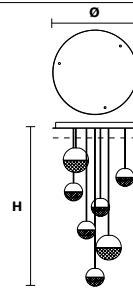

Gold mesh - V94

STANDARD CABLES FOR ALL SUSPENSIONS

IGLÙ S125 

Ø 25,5 cm / 10.04"
H 25,5 cm / 10.04"

INTEGRATED LED LIGHTING
 15.5 W CRI>90
 3000 K – 2100 NOMINAL LM

DIMM 0-10V

IGLÙ S2 

L 58 cm / 22.83"
H 18 cm / 7.09"
SP 18 cm / 7.09"

INTEGRATED LED LIGHTING
 19.8 W CRI>90
 3000 K – 2600 NOMINAL LM

DIMM 0-10V

IGLÙ S7 

Ø 60 cm / 23.62"
H MAX 150 cm / 62.99"

INTEGRATED LED LIGHTING
 52.3 W CRI>90
 3000 K – 6700 NOMINAL LM

DIMM 0-10V

IGLÙ S6+1 

Ø 96 cm / 37.80"
H 52 cm / 20.47"

INTEGRATED LED LIGHTING
 26.6 W CRI>90
 3000 K – 3626 NOMINAL LM

DIMM 0-10V

IGLÙ S12+1 

Ø 96 cm / 37.80"
H 68 cm / 26.77"

INTEGRATED LED LIGHTING
 49.4 W CRI>90
 3000 K – 6734 NOMINAL LM

DIMM 0-10V

IGLÙ S18+1 

Ø 136 cm / 53.54"
H 82 cm / 32.28"

INTEGRATED LED LIGHTING
 73.5 W CRI>90
 3000 K – 10258 NOMINAL LM

DIMM 0-10V

IGLÙ PL 13		IGLÙ PL 18		IGLÙ PL 25	
CE		CE		CE	
Ø	13 cm / 5.12"	Ø	18 cm / 7.09"	Ø	25.5 cm / 10.04"
H	13 cm / 5.12"	H	18 cm / 7.09"	H	25.5 cm / 10.04"
INTEGRATED LED LIGHTING		INTEGRATED LED LIGHTING		INTEGRATED LED LIGHTING	
5.4 W CRI>90		8.4 W CRI>90		15.5 W CRI>90	
3000 K – 688 NOMINAL LM		3000 K – 1300 NOMINAL LM		3000 K – 2100 NOMINAL LM	
DIMM NO		DIMM TRIAC		DIMM 0-10V	
					