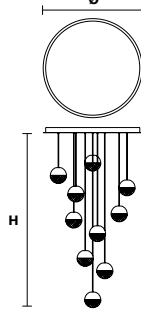

IGLÙ STL1 CE

L	24 cm / 9.45"
H	162 cm / 63.78"
SP	28 cm / 11.02"
INTEGRATED LED LIGHTING	
UP	3.7 W CRI>90
	3000 K – 462 NOMINAL LM
DOWN	11.4 W CRI>90
	3000 K – 1450 NOMINAL LM
DIMM	OWN BUTTON

IGLÙ C5 RD 40 

Ø 40cm / 15.74"
H MAX 150 cm / 59.05"

INTEGRATED LED LIGHTING
27W CRI>90
3000K - 3440 NOMINAL LM

DIMM 0-10V

IGLÙ C7 RD 60 

Ø 60cm / 23.62"
H MAX 150 cm / 59.05"

INTEGRATED LED LIGHTING
37.8W CRI>90
3000K - 4816 NOMINAL LM

DIMM 0-10V

IGLÙ C10 RD 80 

Ø 80cm / 31.49"
H MAX 150 cm / 59.05"

INTEGRATED LED LIGHTING
50W CRI>90
3000K - 6384 NOMINAL LM

DIMM 0-10V

IGLÙ C5 LN 75 

L 75 cm / 29.52"
SP 20 cm / 7.87"
H MAX 150 cm / 59.05"

INTEGRATED LED LIGHTING
27W CRI>90
3000K - 3440 NOMINAL LM

DIMM 0-10V

IGLÙ C7 LN 125 

L 125 cm / 49.21"
SP 20 cm / 7.87"
H MAX 150 cm / 59.05"

INTEGRATED LED LIGHTING
37.8W CRI>90
3000K - 4816 NOMINAL LM

DIMM 0-10V

IGLÙ C10 LN 175 

L 175 cm / 68.89"
SP 20 cm / 7.87"
H MAX 150 cm / 59.05"