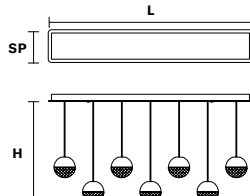

DIMM 0-10V

IGLÙ C10 RD 80 

Ø 80cm / 31.49"
H MAX 150 cm / 59.05"

INTEGRATED LED LIGHTING
50W CRI>90
3000K - 6384 NOMINAL LM

DIMM 0-10V

IGLÙ C5 LN 75 

L 75 cm / 29.52"
SP 20 cm / 7.87"
H MAX 150 cm / 59.05"

INTEGRATED LED LIGHTING
27W CRI>90
3000K - 3440 NOMINAL LM

DIMM 0-10V

IGLÙ C7 LN 125 

L 125 cm / 49.21"
SP 20 cm / 7.87"
H MAX 150 cm / 59.05"

INTEGRATED LED LIGHTING
37.8W CRI>90
3000K - 4816 NOMINAL LM

DIMM 0-10V

IGLÙ C10 LN 175 

L 175 cm / 68.89"
SP 20 cm / 7.87"
H MAX 150 cm / 59.05"