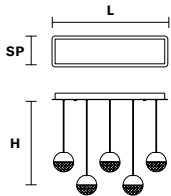

IGLÙ C5 LN 75

L 75 cm / 29.52"
SP 20 cm / 7.87"
H MAX 150 cm / 59.05"

INTEGRATED LED LIGHTING
27W CRI>90
3000K - 3440 NOMINAL LM

DIMM 0-10V