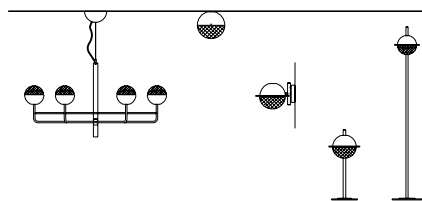

Iglù

SUSPENSION
CEILING
APPLIQUE
TABLE LAMP
FLOOR LAMP

Metal structure painted with brushed patina. LED lighting.