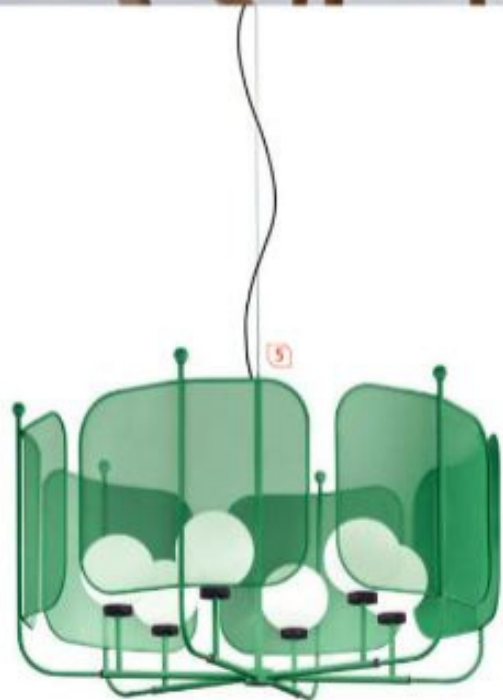

MARKET lighting