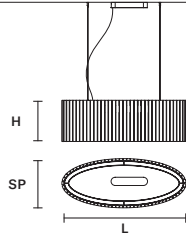

VEGAS S OV85

L	85 cm / 33.46"
SP	34 cm / 13.38"
H	40 cm / 15.74"

VEGAS S OV120

L	120 cm / 47.24"
SP	48 cm / 18.89"
H	40 cm / 15.74"

VEGAS S OV160

L	160 cm / 62.99"
SP	65 cm / 25.59"
H	40 cm / 15.74"

INTEGRATED LED LIGHTING

	58.8 W CRI>95
	3000 K – 7570 NOMINAL LM
DIMM	0-10V

INTEGRATED LED LIGHTING

	67.2 W CRI>95
	3000 K – 8806 NOMINAL LM
DIMM	0-10V

INTEGRATED LED LIGHTING

	119 W CRI>95
	3000 K – 15372 NOMINAL LM
DIMM	0-10V