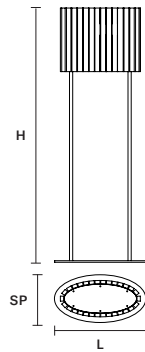

VEGAS A P VRT 

L	28 cm / 11.02"
SP	10 cm / 3.93"
H	38 cm / 14.96"
INTEGRATED LED LIGHTING	
7 W CRI>95	
3000 K – 927 NOMINAL LM	
DIMM	0-10V

VEGAS A P 

L	38 cm / 14.96"
SP	10 cm / 3.93"
H	28 cm / 11.02"
INTEGRATED LED LIGHTING	
7 W CRI>95	
3000 K – 927 NOMINAL LM	
DIMM	0-10V

VEGAS A G VRT 

L	28 cm / 11.02"
SP	10 cm / 3.93"
H	79 cm / 31.10"
INTEGRATED LED LIGHTING	
14 W CRI>95	
3000 K – 1854 NOMINAL LM	
DIMM	0-10V

VEGAS A G 

L	79 cm / 31.10"
SP	10 cm / 3.93"
H	28 cm / 11.02"
INTEGRATED LED LIGHTING	
14 W CRI>95	
3000 K – 1854 NOMINAL LM	
DIMM	0-10V

VEGAS TL G 

L	30 cm / 11.81"
SP	18 cm / 7.08"
H	45 cm / 17.71"
INTEGRATED LED LIGHTING	
10.8 W CRI>95	
3000 K – 1390 NOMINAL LM	
DIMM	OWN BUTTON

VEGAS STL 

L	57 cm / 22.40"
SP	30 cm / 11.80"
H	160 cm / 63.00"
INTEGRATED LED LIGHTING	
33,6 W CRI>95	
3000 K – 4324 NOMINAL LM	
DIMM	OWN BUTTON

VEGAS C3 LN 75 

L	75 cm / 29.52"
SP	20 cm / 7.87"
H MAX	150 cm / 59.05"
INTEGRATED LED LIGHTING	
	16.2 W CRI>90
	3000 K - 2064 NOMINAL LM
DIMM	0-10V

VEGAS C5 LN 125 

L	125 cm / 49.21"
SP	20 cm / 7.87"
H MAX	150 cm / 59.05"
INTEGRATED LED LIGHTING	
	27 W CRI>90
	3000K - 3440 Nominal lm
DIMM	0-10V