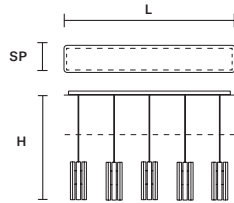

VEGAS C5 LN 125

L	125 cm / 49.21"
SP	20 cm / 7.87"
H MAX	150 cm / 59.05"
INTEGRATED LED LIGHTING	
	27 W CRI>90
	3000K - 3440 Nominal lm
DIMM	0-10V