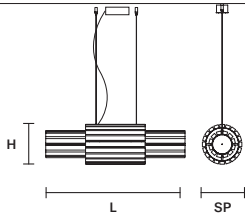

VEGAS BIL 90

L	94 cm / 37.00"
SP	27 cm / 10.62"
H	27 cm / 10.62"

INTEGRATED LED LIGHTING	
41 W CRI>95	
3000 K – 5253 NOMINAL LM	
DIMM	0-10V