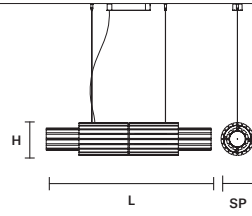

VEGAS BIL 140

L	135 cm / 53.14"
SP	27 cm / 10.62"
H	27 cm / 10.62"

INTEGRATED LED LIGHTING	
56 W CRI>95	
3000 K – 7261 NOMINAL LM	
DIMM	0-10V