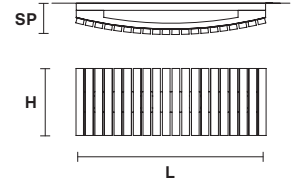

VEGAS A P VRT 

L	28 cm / 11.02"
SP	10 cm / 3.93"
H	38 cm / 14.96"
INTEGRATED LED LIGHTING	
7 W CRI>95	
3000 K – 927 NOMINAL LM	
DIMM	0-10V

VEGAS A P 

L	38 cm / 14.96"
SP	10 cm / 3.93"
H	28 cm / 11.02"
INTEGRATED LED LIGHTING	
7 W CRI>95	
3000 K – 927 NOMINAL LM	
DIMM	0-10V

VEGAS A G VRT 

L	28 cm / 11.02"
SP	10 cm / 3.93"
H	79 cm / 31.10"
INTEGRATED LED LIGHTING	
14 W CRI>95	
3000 K – 1854 NOMINAL LM	
DIMM	0-10V

VEGAS A G 

L	79 cm / 31.10"
SP	10 cm / 3.93"
H	28 cm / 11.02"
INTEGRATED LED LIGHTING	
14 W CRI>95	
3000 K – 1854 NOMINAL LM	
DIMM	0-10V