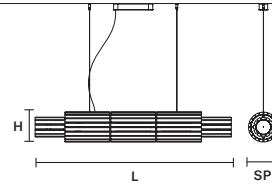

L	135 cm / 53.14"
SP	27 cm / 10.62"
H	27 cm / 10.62"

INTEGRATED LED LIGHTING	
56 W CRI>95	
3000 K – 7261 NOMINAL LM	
DIMM	0-10V

VEGAS BIL 180 

L	175 cm / 68.89"
SP	27 cm / 10.62"
H	27 cm / 10.62"

INTEGRATED LED LIGHTING	
72 W CRI>95	
3000 K – 9270 NOMINAL LM	
DIMM	0-10V

VEGAS A P VRT 

L	28 cm / 11.02"
SP	10 cm / 3.93"
H	38 cm / 14.96"
INTEGRATED LED LIGHTING	
7 W CRI>95	
3000 K – 927 NOMINAL LM	
DIMM	0-10V

VEGAS A P 

L	38 cm / 14.96"
SP	10 cm / 3.93"
H	28 cm / 11.02"
INTEGRATED LED LIGHTING	
7 W CRI>95	
3000 K – 927 NOMINAL LM	
DIMM	0-10V