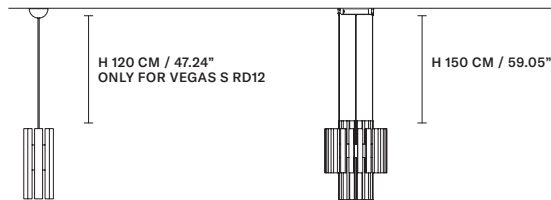

Hand made glass

STANDARD CABLES FOR ALL SUSPENSIONS

VEGAS S RD12 

∅ 12 cm / 4.72"
H 28 cm / 11.02"

INTEGRATED LED LIGHTING
5.4 W CRI>90
3000K - 688 NOMINAL LM
DIMM TRIAC

VEGAS S RD40 

∅ 40 cm / 15.74"
H 40 cm / 15.74"

∅ 40 cm / 15.74"
H 50 cm / 19.68"

INTEGRATED LED LIGHTING
33 W CRI>95
3000 K - 4248 NOMINAL LM
DIMM 0-10V

VEGAS S RD60 DB 

∅ 60 cm / 23.62"
H 50 cm / 19.68"

INTEGRATED LED LIGHTING
55 W CRI>95
3000 K - 6592 NOMINAL LM
DIMM 0-10V

VEGAS S OV85 

L	85 cm / 33.46"
SP	34 cm / 13.38"
H	40 cm / 15.74"

VEGAS S OV120 

L	120 cm / 47.24"
SP	48 cm / 18.89"
H	40 cm / 15.74"

VEGAS S OV160 

L	160 cm / 62.99"
SP	65 cm / 25.59"
H	40 cm / 15.74"

INTEGRATED LED LIGHTING

ø	27 cm / 10.62"
H	67 cm / 26.37"

VEGAS S VRT90 

ø	27 cm / 10.62"
H	94 cm / 37.00"

VEGAS S VRT140 

ø	27 cm / 10.62"
H	135 cm / 53.14"

VEGAS S VRT180 

ø	27 cm / 10.62"
H	175 cm / 68.89"

INTEGRATED LED LIGHTING