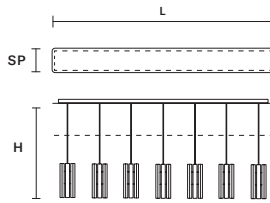

VEGAS C7 LN 175

L	175 cm / 68.89"
SP	20 cm / 7.87"
H MAX	150 cm / 59.05"
INTEGRATED LED LIGHTING	
	37.8 W CRI>90
	3000K - 4816 Nominal lm
DIMM	0-10V