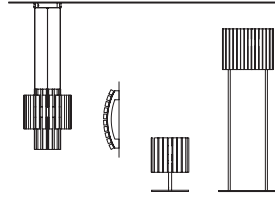

Vegas

SUSPENSION
APPLIQUE
TABLE LAMP
FLOOR LAMP