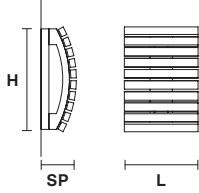

L	135 cm / 53.14"
SP	27 cm / 10.62"
H	27 cm / 10.62"

INTEGRATED LED LIGHTING	
56 W CRI>95	
3000 K – 7261 NOMINAL LM	
DIMM	0-10V

VEGAS BIL 180 

L	175 cm / 68.89"
SP	27 cm / 10.62"
H	27 cm / 10.62"

INTEGRATED LED LIGHTING	
72 W CRI>95	
3000 K – 9270 NOMINAL LM	
DIMM	0-10V

VEGAS A P VRT 

L	28 cm / 11.02"
SP	10 cm / 3.93"
H	38 cm / 14.96"
INTEGRATED LED LIGHTING	
7 W CRI>95	
3000 K – 927 NOMINAL LM	
DIMM	0-10V

VEGAS A P 

L	38 cm / 14.96"
SP	10 cm / 3.93"
H	28 cm / 11.02"
INTEGRATED LED LIGHTING	
7 W CRI>95	
3000 K – 927 NOMINAL LM	
DIMM	0-10V