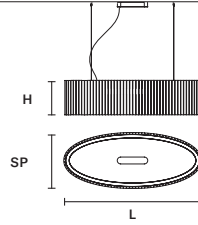

VEGAS S OV85

L	85 cm / 33.46"
SP	34 cm / 13.38"
H	40 cm / 15.74"

VEGAS S OV120

L	120 cm / 47.24"
SP	48 cm / 18.89"
H	40 cm / 15.74"

VEGAS S OV160

L	160 cm / 62.99"
SP	65 cm / 25.59"
H	40 cm / 15.74"

INTEGRATED LED LIGHTING

	58.8 W CRI>95
	3000 K – 7570 NOMINAL LM
DIMM	0-10V

INTEGRATED LED LIGHTING

	67.2 W CRI>95
	3000 K – 8806 NOMINAL LM
DIMM	0-10V

INTEGRATED LED LIGHTING

	119 W CRI>95
	3000 K – 15372 NOMINAL LM
DIMM	0-10V