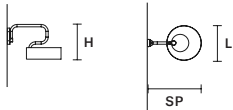

SOUND A1

L 30 cm / 11.81"
SP 45 cm / 17.72"
H 30 cm / 11.81"

STANDARD LIGHTING **CE**
1xG9x40 W MAX (NOT INCL.)

INTEGRATED LED LIGHTING **CE**
UP 4.4 W CRI>90
3000 K – 650 NOMINAL LM
DOWN 4.4 W CRI>90
3000 K – 650 NOMINAL LM
DIMM TRIAC