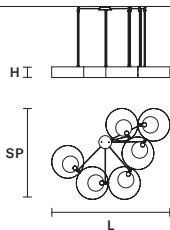

SOUND BIL5

L 191 cm / 75.19"
SP 64 cm / 25.19"
H 58 cm / 22.83"
WITH ROD B**

STANDARD LIGHTING **CE**
5×G9×40 W MAX (NOT INCL.)

INTEGRATED LED LIGHTING **CE** **LED**

UP 22 W CRI>90
3000 K – 3250 NOMINAL LM
DOWN 22 W CRI>90
3000 K – 3250 NOMINAL LM
DIMM 0-10V

SOUND BIL3

L 134 cm / 52.75"
SP 64 cm / 25.19"
H 58 cm / 22.83"
WITH ROD B**

STANDARD LIGHTING **CE**
3×G9×40 W MAX (NOT INCL.)

INTEGRATED LED LIGHTING **CE** **LED**

UP 13.5 W CRI>90
3000 K – 1950 NOMINAL LM
DOWN 13.5 W CRI>90
3000 K – 1950 NOMINAL LM
DIMM 0-10V

SOUND OR6

L 120 cm / 47.24"
SP 80 cm / 31.49"
H 11 cm / 4.33"

STANDARD LIGHTING **CE**
6×G9×40 W MAX (NOT INCL.)

INTEGRATED LED LIGHTING **CE** **LED**

UP 26.5 W CRI>90
3000 K – 3900 NOMINAL LM
DOWN 26.5 W CRI>90
3000 K – 3900 NOMINAL LM
DIMM 0-10V

SOUND ROD S1**

H A: 11 cm / 4.33"
B: 31 cm / 12.20"
C: 51 cm / 20.08"

SOUND ROD S6**

H A: 30 cm / 11.81"
B: 50 cm / 19.68"
C: 70 cm / 27.55"

SOUND ROD BIL5 - BIL3****

H A: 30 cm / 11.81"
B: 50 cm / 19.68"
C: 70 cm / 27.55"