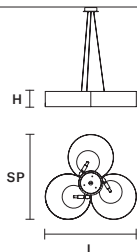

SOUND BIL3

L 134 cm / 52.75"
SP 64 cm / 25.19"
H 58 cm / 22.83"
WITH ROD B**

STANDARD LIGHTING **CE**
3×G9×40 W MAX (NOT INCL.)

INTEGRATED LED LIGHTING **CE** **LED**

UP 13.5 W CRI>90
3000 K – 1950 NOMINAL LM
DOWN 13.5 W CRI>90
3000 K – 1950 NOMINAL LM
DIMM 0-10V

SOUND OR6

L 120 cm / 47.24"
SP 80 cm / 31.49"
H 11 cm / 4.33"

STANDARD LIGHTING **CE**
6×G9×40 W MAX (NOT INCL.)

INTEGRATED LED LIGHTING **CE** **LED**

UP 26.5 W CRI>90
3000 K – 3900 NOMINAL LM
DOWN 26.5 W CRI>90
3000 K – 3900 NOMINAL LM
DIMM 0-10V

SOUND OR3

L 60 cm / 23.62"
SP 56 cm / 22.04"
H 11 cm / 4.33"

STANDARD LIGHTING **CE**
3×G9×40 W MAX (NOT INCL.)

INTEGRATED LED LIGHTING **CE** **LED**

UP 13.5 W CRI>90
3000 K – 1950 NOMINAL LM
DOWN 13.5 W CRI>90
3000 K – 1950 NOMINAL LM
DIMM 0-10V

SOUND ROD S1**

H A: 11 cm / 4.33"
B: 31 cm / 12.20"
C: 51 cm / 20.08"

SOUND ROD S6**

H A: 30 cm / 11.81"
B: 50 cm / 19.68"
C: 70 cm / 27.55"

SOUND ROD BIL5 - BIL3****

H A: 30 cm / 11.81"
B: 50 cm / 19.68"
C: 70 cm / 27.55"