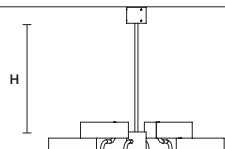

SOUND OR3

L 60 cm / 23.62"
SP 56 cm / 22.04"
H 11 cm / 4.33"

STANDARD LIGHTING **CE**
3×G9×40 W MAX (NOT INCL.)

INTEGRATED LED LIGHTING **CE** **LED**

UP 13.5 W CRI>90
3000 K – 1950 NOMINAL LM
DOWN 13.5 W CRI>90
3000 K – 1950 NOMINAL LM
DIMM 0-10V

Accessories

** IT IS POSSIBLE TO CHOOSE A SPECIFIC HEIGHT FOR FIXED ROD OF ITEMS SOUND S1, SOUND S6, SOUND BIL5, SOUND BIL3. WHEN NOT SPECIFIED IN THE ORDER CONFIRMATION, THE STANDARD HEIGHT FOR THE ROD IS "B".

SOUND ROD S1**

H A: 11 cm / 4.33"
B: 31 cm / 12.20"
C: 51 cm / 20.08"

SOUND ROD S6**

H A: 30 cm / 11.81"
B: 50 cm / 19.68"
C: 70 cm / 27.55"

SOUND ROD BIL5 - BIL3****

H A: 30 cm / 11.81"
B: 50 cm / 19.68"
C: 70 cm / 27.55"