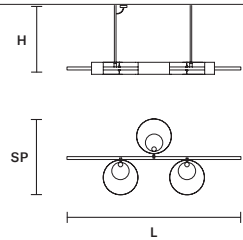

SOUND S6

∅ 110 cm / 43.30"
H 102 cm / 40.16"

WITH ROD B**

STANDARD LIGHTING **CE**
6×G9×40 W MAX (NOT INCL.)

INTEGRATED LED LIGHTING **CE** **LED**

UP 26.5 W CRI>90
3000 K – 3900 NOMINAL LM
DOWN 26.5 W CRI>90
3000 K – 3900 NOMINAL LM
DIMM 0-10V

SOUND BIL5

L 191 cm / 75.19"
SP 64 cm / 25.19"
H 58 cm / 22.83"
WITH ROD B**

STANDARD LIGHTING **CE**
5×G9×40 W MAX (NOT INCL.)

INTEGRATED LED LIGHTING **CE** **LED**

UP 22 W CRI>90
3000 K – 3250 NOMINAL LM
DOWN 22 W CRI>90
3000 K – 3250 NOMINAL LM
DIMM 0-10V

SOUND BIL3

L 134 cm / 52.75"
SP 64 cm / 25.19"
H 58 cm / 22.83"
WITH ROD B**

STANDARD LIGHTING **CE**
3×G9×40 W MAX (NOT INCL.)

INTEGRATED LED LIGHTING **CE** **LED**

UP 13.5 W CRI>90
3000 K – 1950 NOMINAL LM
DOWN 13.5 W CRI>90
3000 K – 1950 NOMINAL LM
DIMM 0-10V

SOUND ROD S1**

H A: 11 cm / 4.33"
B: 31 cm / 12.20"
C: 51 cm / 20.08"

SOUND ROD S6**

H A: 30 cm / 11.81"
B: 50 cm / 19.68"
C: 70 cm / 27.55"

SOUND ROD BIL5 - BIL3****

H A: 30 cm / 11.81"
B: 50 cm / 19.68"
C: 70 cm / 27.55"