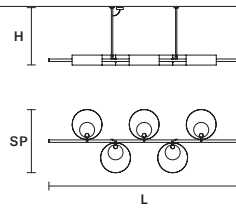

SOUND S1

∅ 30 cm / 11.81"
H 60 cm / 23.62"

WITH ROD B**

STANDARD LIGHTING **CE**
1×G9×40 W MAX (NOT INCL.)

INTEGRATED LED LIGHTING **CE** **LED**

UP 4.4 W CRI>90
3000 K – 650 NOMINAL LM
DOWN 4.4 W CRI>90
3000 K – 650 NOMINAL LM
DIMM TRIAC

SOUND S6

∅ 110 cm / 43.30"
H 102 cm / 40.16"

WITH ROD B**

STANDARD LIGHTING **CE**
6×G9×40 W MAX (NOT INCL.)

INTEGRATED LED LIGHTING **CE** **LED**

UP 26.5 W CRI>90
3000 K – 3900 NOMINAL LM
DOWN 26.5 W CRI>90
3000 K – 3900 NOMINAL LM
DIMM 0-10V

SOUND BIL5

L 191 cm / 75.19"
SP 64 cm / 25.19"
H 58 cm / 22.83"
WITH ROD B**

STANDARD LIGHTING **CE**
5×G9×40 W MAX (NOT INCL.)

INTEGRATED LED LIGHTING **CE** **LED**

UP 22 W CRI>90
3000 K – 3250 NOMINAL LM
DOWN 22 W CRI>90
3000 K – 3250 NOMINAL LM
DIMM 0-10V

SOUND ROD S1**

H A: 11 cm / 4.33"
B: 31 cm / 12.20"
C: 51 cm / 20.08"

SOUND ROD S6**

H A: 30 cm / 11.81"
B: 50 cm / 19.68"
C: 70 cm / 27.55"

SOUND ROD BIL5 - BIL3****

H A: 30 cm / 11.81"
B: 50 cm / 19.68"
C: 70 cm / 27.55"