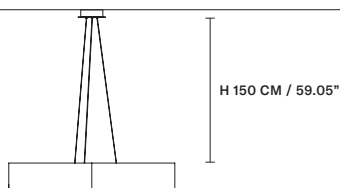

SOUND S1

∅ 30 cm / 11.81"
H 60 cm / 23.62"

WITH ROD B**

STANDARD LIGHTING **CE**
1×G9×40 W MAX (NOT INCL.)

INTEGRATED LED LIGHTING **CE** **LED**

UP 4.4 W CRI>90
3000 K – 650 NOMINAL LM
DOWN 4.4 W CRI>90
3000 K – 650 NOMINAL LM
DIMM TRIAC

SOUND S6

∅ 110 cm / 43.30"
H 102 cm / 40.16"

WITH ROD B**

STANDARD LIGHTING **CE**
6×G9×40 W MAX (NOT INCL.)

INTEGRATED LED LIGHTING **CE** **LED**

UP 26.5 W CRI>90
3000 K – 3900 NOMINAL LM
DOWN 26.5 W CRI>90
3000 K – 3900 NOMINAL LM
DIMM 0-10V

SOUND OR6

L 120 cm / 47.24"
SP 80 cm / 31.49"
H 11 cm / 4.33"

STANDARD LIGHTING **CE**
6×G9×40 W MAX (NOT INCL.)

INTEGRATED LED LIGHTING **CE** **LED**

UP 26.5 W CRI>90
3000 K – 3900 NOMINAL LM
DOWN 26.5 W CRI>90
3000 K – 3900 NOMINAL LM
DIMM 0-10V

SOUND ROD S1**

H A: 11 cm / 4.33"
B: 31 cm / 12.20"
C: 51 cm / 20.08"

SOUND ROD S6**

H A: 30 cm / 11.81"
B: 50 cm / 19.68"
C: 70 cm / 27.55"

SOUND ROD BIL5 - BIL3****

H A: 30 cm / 11.81"
B: 50 cm / 19.68"
C: 70 cm / 27.55"