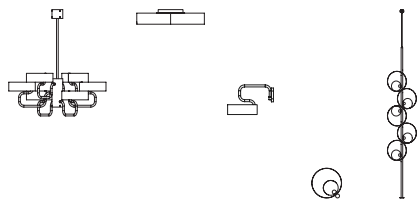

Sound

SUSPENSION
CEILING
APPLIQUE
TABLE LAMP
FLOOR LAMP