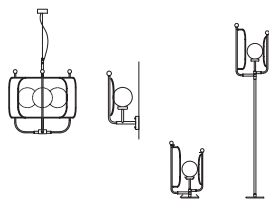

Papilio

SUSPENSION
APPLIQUE
TABLE LAMP
FLOOR LAMP