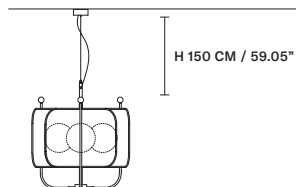

STANDARD CABLES FOR ALL SUSPENSIONS