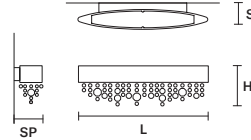

OLÀ A2 OV 50

L 50 cm / 19.68"
SP 12 cm / 4.72"
H 18 cm / 7.08"

STANDARD LIGHTING
2×E26×60 W MAX (NOT INCL.)

INTEGRATED LED LIGHTING
UP 5.2 W CRI>95
3000 K – 618 NOMINAL LM
DOWN 7.8 W CRI>95
3000 K – 930 NOMINAL LM
DIMM NO