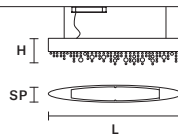

L 160 cm / 63.00"  
 SP 14 cm / 5.50"  
 H 20 cm / 7.87"

STANDARD LIGHTING   
 6×E12×40 W MAX (NOT INCL.)

INTEGRATED LED LIGHTING   
 UP 10.4 W CRI>95  
 3000 K – 1236 NOMINAL LM  
 DOWN 50.7 W CRI>95  
 3000 K – 6033 NOMINAL LM  
 DIMM 0-10V

**OLÀ S4 OV 100**

L 100 cm / 39.37"  
 SP 13 cm / 5.12"  
 H 20 cm / 7.87"

STANDARD LIGHTING   
 4×E12×40 W MAX (NOT INCL.)

INTEGRATED LED LIGHTING   
 UP 5.2 W CRI>95  
 3000 K – 618 NOMINAL LM  
 DOWN 25.35 W CRI>95  
 3000 K – 3016 NOMINAL LM  
 DIMM 0-10V