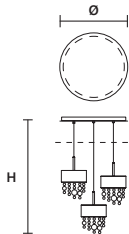

DIMM 0-10V

**OLÀ C3 RD 40**

ø 40 cm / 15.74"  
 H MAX 180 cm / 70.86"

STANDARD LIGHTING   
 3×E12×40 W MAX (NOT INCL.)

INTEGRATED LED LIGHTING   
 DOWN 22.5 W CRI>90  
 3000 K – 3240 NOMINAL LM

DIMM 0-10V

**OLÀ C5 RD 60**