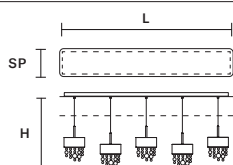

OLÀ C5 LN 125

L 125 cm / 49.21"
SP 20 cm / 7.87"
H MAX 130 cm / 51.18"

STANDARD LIGHTING
5×E12×40 W MAX (NOT INCL.)

INTEGRATED LED LIGHTING
DOWN 37.5 W CRI>90
3000 K – 5400 NOMINAL LM

DIMM 0-10V