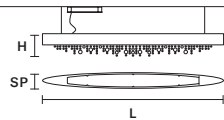

OLÀ S6 OV 160

L 160 cm / 63.00"
SP 14 cm / 5.50"
H 20 cm / 7.87"

STANDARD LIGHTING
6×E12×40 W MAX (NOT INCL.)

INTEGRATED LED LIGHTING
UP 10.4 W CRI>95
3000 K – 1236 NOMINAL LM
DOWN 50.7 W CRI>95
3000 K – 6033 NOMINAL LM
DIMM 0-10V