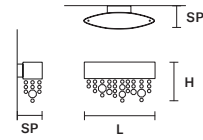

OLÀ A1 OV 30

L 30 cm / 11.81"
SP 10 cm / 3.94"
H 18 cm / 7.08"

STANDARD LIGHTING
1×E12×40 W MAX (NOT INCL.)

INTEGRATED LED LIGHTING
UP 4 W CRI>95
3000 K – 464 NOMINAL LM
DOWN 4 W CRI>95
3000 K – 464 NOMINAL LM
DIMM NO