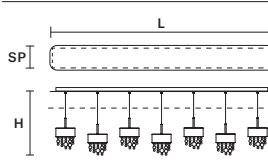

OLÀ C7 LN 175

L 175 cm / 68.89"
SP 20 cm / 7.87"
H MAX 180 cm / 70.86"

STANDARD LIGHTING
7×E12×40 W MAX (NOT INCL.)

INTEGRATED LED LIGHTING
DOWN 52.5 W CRI>90
3000 K – 7560 NOMINAL LM

DIMM 0-10V