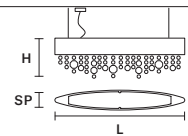

OLÀ S2 OV 50

L 50 cm / 19.69"
SP 8 cm / 3.14"
H 18 cm / 7.09"

STANDARD LIGHTING
2×E26×60 W MAX (NOT INCL.)

INTEGRATED LED LIGHTING
UP 5.2 W CRI>95
3000 K – 618 NOMINAL LM
DOWN 7.8 W CRI>95
3000 K – 930 NOMINAL LM
DIMM NO