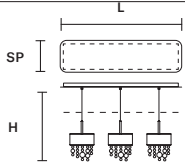

OLÀ C3 LN 75

L 75 cm / 29.52"
SP 20 cm / 7.87"
H MAX 180 cm / 70.86"

STANDARD LIGHTING
3×E12×40 W MAX (NOT INCL.)

INTEGRATED LED LIGHTING
DOWN 22.5 W CRI>90
3000 K – 3240 NOMINAL LM

DIMM 0-10V