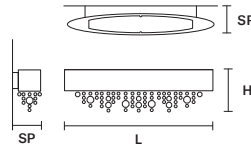

OLÀ A2 OV 70

L 70 cm / 27.56"
SP 15 cm / 5.90"
H 20 cm / 7.87"

STANDARD LIGHTING
2×E26×60 W MAX (NOT INCL.)

INTEGRATED LED LIGHTING
UP 11.7 W CRI>95
3000 K – 1390 NOMINAL LM
DOWN 19.5 W CRI>95
3000 K – 2300 NOMINAL LM
DIMM 0-10V