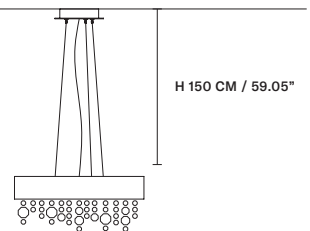

**STANDARD CABLES**

**FOR ALL SUSPENSIONS**

**OLÀ S12 120**

ø 120 cm / 47.24"  
H 20 cm / 7.87"

STANDARD LIGHTING   
12×E26×60 W MAX (NOT INCL.)

INTEGRATED LED LIGHTING   
UP 15.6 W CRI>95  
3000 K – 1856 NOMINAL LM  
DOWN 62.4 W CRI>95  
3000 K – 7425 NOMINAL LM  
DIMM 0-10V

**OLÀ S6 90**

ø 90 cm / 35.43"  
H 20 cm / 7.87"

STANDARD LIGHTING   
8×E26×60 W MAX (NOT INCL.)

INTEGRATED LED LIGHTING   
UP 10.4 W CRI>95  
3000 K – 1236 NOMINAL LM  
DOWN 31.2 W CRI>95  
3000 K – 3708 NOMINAL LM  
DIMM 0-10V

**OLÀ S6 60**

ø 60 cm / 23.62"  
H 20 cm / 7.87"

STANDARD LIGHTING   
6×E26×60 W MAX (NOT INCL.)

INTEGRATED LED LIGHTING   
UP 7.8 W CRI>95  
3000 K – 928 NOMINAL LM  
DOWN 23.4 W CRI>95  
3000 K – 2784 NOMINAL LM  
DIMM 0-10V

**OLÀ S6 40**

ø 40 cm / 15.74"  
H 20 cm / 7.87"

STANDARD LIGHTING   
6×E12×40 W MAX (NOT INCL.)

INTEGRATED LED LIGHTING   
UP 13.7 W CRI>95  
3000 K – 1625 NOMINAL LM  
DOWN 13.7 W CRI>95  
3000 K – 1625 NOMINAL LM  
DIMM 0-10V