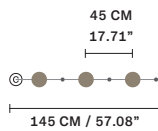

SUGGESTED CONFIGURATION FOR C3

LINEAR