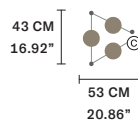

OPEN TRIANGLE