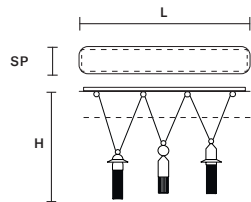

NAPPE C3 LN 125

L 125 cm / 49.21"
SP 20 cm / 7.87"
H MAX 155 cm / 61.02"

INTEGRATED LED LIGHTING
3 x 16.2 W CRI>90
3000 K - 2064 NOMINAL LM

DIMM 0-10V