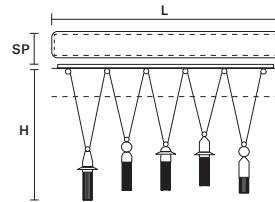

DIMM 0-10V

NAPPE C5 LN 175 

L 175 cm / 68.89"
 SP 20 cm / 7.87"
 H MAX 155 cm / 61.02"

INTEGRATED LED LIGHTING
 5 x 27 W CRI>90
 3000 K - 3440 NOMINAL LM

DIMM 0-10V

NAPPE C3 RD 40 

ø 40 cm / 15.74"
 H MAX 155 cm / 61.02"