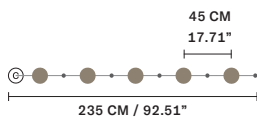

SUGGESTED CONFIGURATION FOR C3

LINEAR

OPEN TRIANGLE

CLOSE TRIANGLE

*ON REQUEST CANOPY WITH 2 HOLES FOR CABLES

SUGGESTED CONFIGURATION FOR C5

LINEAR

OPEN PENTAGON

CLOSE PENTAGON

*ON REQUEST CANOPY WITH 2 HOLES FOR CABLES

SUGGESTED CONFIGURATION FOR C10

LINEAR

DOUBLE LINEAR

CIRCULAR

NAPPE C3 LN 75 

L 75 cm / 29.52"
 SP 20 cm / 7.87"
 H MAX 155 cm / 61.02"