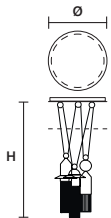

NAPPE C3 RD 40

ø 40 cm / 15.74"
H MAX 155 cm / 61.02"

INTEGRATED LED LIGHTING
3 x 16.2 W CRI>90
3000 K - 2064 NOMINAL LM

DIMM 0-10V