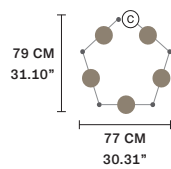

NAPPE N3 

ø	7.5 cm / 2.95"
H	36 cm / 14.17"

INTEGRATED LED LIGHTING

5.4 W CRI>90
3000 K - 688 NOMINAL LM
DIMM TRIAC

NAPPE N4 

ø	7.5 cm / 2.95"
H	38 cm / 14.96"

INTEGRATED LED LIGHTING

5.4 W CRI>90
3000 K - 688 NOMINAL LM
DIMM TRIAC

NAPPE N7 

ø	7.5 cm / 2.95"
H	34 cm / 13.38"

INTEGRATED LED LIGHTING

5.4 W CRI>90
3000 K - 688 NOMINAL LM
DIMM TRIAC

NAPPE N8 

ø	15 cm / 5.90"
H	39 cm / 15.35"

INTEGRATED LED LIGHTING

5.4 W CRI>90
3000 K - 688 NOMINAL LM
DIMM TRIAC

SUGGESTED CONFIGURATION FOR C3

LINEAR

OPEN TRIANGLE

CLOSE TRIANGLE

*ON REQUEST CANOPY WITH 2 HOLES FOR CABLES

SUGGESTED CONFIGURATION FOR C5

LINEAR

OPEN PENTAGON

CLOSE PENTAGON

*ON REQUEST CANOPY WITH 2 HOLES FOR CABLES

SUGGESTED CONFIGURATION FOR C10

LINEAR

DOUBLE LINEAR

CIRCULAR

NAPPE C3 LN 75 

L 75 cm / 29.52"
 SP 20 cm / 7.87"
 H MAX 155 cm / 61.02"