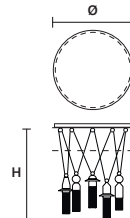

DIMM 0-10V

NAPPE C5 RD 80 

ø 80 cm / 31.49"
 H MAX 155 cm / 61.02"

INTEGRATED LED LIGHTING
 5 x 27 W CRI>90
 3000 K - 3440 NOMINAL LM

DIMM 0-10V

NAPPE XL1 

∅	30 cm / 11.81"
H	125 cm / 49.21"

NAPPE XL2 

∅	35 cm / 13.77"
H	135 cm / 53.14"

NAPPE XL3 

∅	30 cm / 11.81"
H	110 cm / 43.30"

INTEGRATED LED LIGHTING

UP	7 W CRI>90 3000 K - 1200 NOMINAL LM
DOWN	8.5 W CRI>90 3000 K - 1320 NOMINAL LM
DIMM	0-10V

INTEGRATED LED LIGHTING