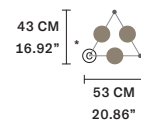

NAPPE N3 

ø	7.5 cm / 2.95"
H	36 cm / 14.17"

INTEGRATED LED LIGHTING

5.4 W CRI>90
3000 K - 688 NOMINAL LM
DIMM TRIAC

NAPPE N4 

ø	7.5 cm / 2.95"
H	38 cm / 14.96"

INTEGRATED LED LIGHTING

5.4 W CRI>90
3000 K - 688 NOMINAL LM
DIMM TRIAC

NAPPE N7 

ø	7.5 cm / 2.95"
H	34 cm / 13.38"

INTEGRATED LED LIGHTING

5.4 W CRI>90
3000 K - 688 NOMINAL LM
DIMM TRIAC

NAPPE N8 

ø	15 cm / 5.90"
H	39 cm / 15.35"

INTEGRATED LED LIGHTING

5.4 W CRI>90
3000 K - 688 NOMINAL LM
DIMM TRIAC

SUGGESTED CONFIGURATION FOR C3

LINEAR

OPEN TRIANGLE

CLOSE TRIANGLE

*ON REQUEST CANOPY WITH 2 HOLES FOR CABLES

SUGGESTED CONFIGURATION FOR C5

LINEAR

OPEN PENTAGON

CLOSE PENTAGON

*ON REQUEST CANOPY WITH 2 HOLES FOR CABLES

SUGGESTED CONFIGURATION FOR C10

LINEAR

DOUBLE LINEAR

CIRCULAR

NAPPE C3 LN 75 

L 75 cm / 29.52"
 SP 20 cm / 7.87"
 H MAX 155 cm / 61.02"