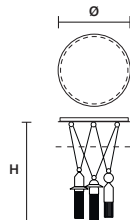

DIMM 0-10V

NAPPE C5 RD 80 

ø 80 cm / 31.49"
 H MAX 155 cm / 61.02"

INTEGRATED LED LIGHTING
 5 x 27 W CRI>90
 3000 K - 3440 NOMINAL LM

DIMM 0-10V

NAPPE XL1 

∅	30 cm / 11.81"
H	125 cm / 49.21"

NAPPE XL2 