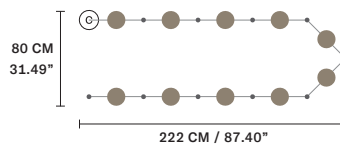

CLOSE PENTAGON

*ON REQUEST CANOPY WITH 2 HOLES FOR CABLES

SUGGESTED CONFIGURATION FOR C10

LINEAR

DOUBLE LINEAR

CIRCULAR

NAPPE C3 LN 75 

L 75 cm / 29.52"
 SP 20 cm / 7.87"
 H MAX 155 cm / 61.02"