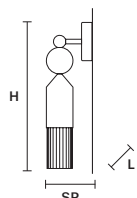

NAPPE APP N4

L 7.5 cm / 2.95"
SP 14 cm / 5.51"
H 40 cm / 15.74"

INTEGRATED LED LIGHTING

5.4 W CRI>90
3000 K - 688 NOMINAL LM

DIMM TRIAC