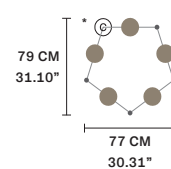

NAPPE N3 

ø	7.5 cm / 2.95"
H	36 cm / 14.17"

INTEGRATED LED LIGHTING

5.4 W CRI>90
3000 K - 688 NOMINAL LM
DIMM TRIAC

NAPPE N4 

ø	7.5 cm / 2.95"
H	38 cm / 14.96"

INTEGRATED LED LIGHTING

5.4 W CRI>90
3000 K - 688 NOMINAL LM
DIMM TRIAC

NAPPE N7 

ø	7.5 cm / 2.95"
H	34 cm / 13.38"

INTEGRATED LED LIGHTING

5.4 W CRI>90
3000 K - 688 NOMINAL LM
DIMM TRIAC

NAPPE N8 

ø	15 cm / 5.90"
H	39 cm / 15.35"

INTEGRATED LED LIGHTING

5.4 W CRI>90
3000 K - 688 NOMINAL LM
DIMM TRIAC

SUGGESTED CONFIGURATION FOR C3

LINEAR

OPEN TRIANGLE

CLOSE TRIANGLE

*ON REQUEST CANOPY WITH 2 HOLES FOR CABLES

SUGGESTED CONFIGURATION FOR C5

LINEAR

OPEN PENTAGON

CLOSE PENTAGON

*ON REQUEST CANOPY WITH 2 HOLES FOR CABLES

SUGGESTED CONFIGURATION FOR C10

LINEAR

DOUBLE LINEAR

CIRCULAR

NAPPE C3 LN 75 

L 75 cm / 29.52"
 SP 20 cm / 7.87"
 H MAX 155 cm / 61.02"