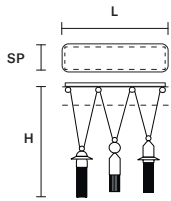

NAPPE C3 LN 75

L 75 cm / 29.52"
SP 20 cm / 7.87"
H MAX 155 cm / 61.02"

INTEGRATED LED LIGHTING
3 x 16.2 W CRI>90
3000 K - 2064 NOMINAL LM

DIMM 0-10V