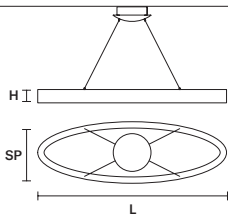

LIBE ROUND S140 

ø	140 cm / 55.11"
H	8.5 cm / 3.34"
INTEGRATED LED LIGHTING	
144 W CRI>90	
3000 K – 13536 NOMINAL LM	
DIMM	1-10V

LIBE ROUND S115 

ø	115 cm / 45.27"
H	8.5 cm / 3.34"
INTEGRATED LED LIGHTING	
116 W CRI>90	
3000 K – 10904 NOMINAL LM	
DIMM	1-10V

LIBE ROUND S90 

ø	90 cm / 35.43"
H	8.5 cm / 3.34"
INTEGRATED LED LIGHTING	
90 W CRI>90	
3000 K – 8460 NOMINAL LM	
DIMM	0-10V

LIBE ROUND S60 

ø	60 cm / 23.62"
H	8.5 cm / 3.34"
INTEGRATED LED LIGHTING	
59 W CRI>90	
3000 K – 5546 NOMINAL LM	
DIMM	0-10V

LIBE ELLIPSE S120 

L	120 cm / 47.24"
SP	40 cm / 15.74"
H	8.5 cm / 3.34"
INTEGRATED LED LIGHTING	
86.5 W CRI>90	
3000 K – 8131 NOMINAL LM	
DIMM	0-10V

LIBE ELLIPSE S90 

L	90 cm / 35.43"
SP	30 cm / 11.81"
H	8.5 cm / 3.34"
INTEGRATED LED LIGHTING	
62.5 W CRI>90	
3000 K – 5875 NOMINAL LM	
DIMM	0-10V

LIBE A55

L 55 cm / 21.65"
 SP 8 cm / 3.14"
 H 8.5 cm / 3.34"

INTEGRATED LED LIGHTING

7 W CRI>90
 3000 K – 658 NOMINAL LM

DIMM NO

LIBE ROUND TL40

L 40 cm / 15.74"
 SP 30 cm / 11.81"
 H 43 cm / 16.93"

INTEGRATED LED LIGHTING