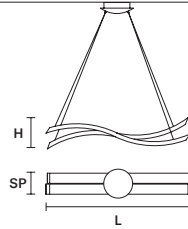

STANDARD CABLES FOR ALL SUSPENSIONS

LIBE S160 

L	160 cm / 62.99"
SP	16 cm / 6.29"
H	30 cm / 11.81"
INTEGRATED LED LIGHTING	
104 W CRI>90	
3000 K – 9770 NOMINAL LM	
DIMM	1-10V

LIBE S100 

L	100 cm / 39.37"
SP	16 cm / 6.29"
H	20 cm / 7.87"
INTEGRATED LED LIGHTING	
63 W CRI>90	
3000 K – 5922 NOMINAL LM	
DIMM	0-10V

LIBE ROUND S140 

ø	140 cm / 55.11"
H	8.5 cm / 3.34"
INTEGRATED LED LIGHTING	
144 W CRI>90	
3000 K – 13536 NOMINAL LM	
DIMM	1-10V

LIBE ROUND S115 

ø	115 cm / 45.27"
H	8.5 cm / 3.34"
INTEGRATED LED LIGHTING	
116 W CRI>90	
3000 K – 10904 NOMINAL LM	
DIMM	1-10V

LIBE ROUND S90 

ø	90 cm / 35.43"
H	8.5 cm / 3.34"
INTEGRATED LED LIGHTING	
90 W CRI>90	
3000 K – 8460 NOMINAL LM	
DIMM	0-10V

LIBE ROUND S60 

ø	60 cm / 23.62"
H	8.5 cm / 3.34"
INTEGRATED LED LIGHTING	
59 W CRI>90	
3000 K – 5546 NOMINAL LM	
DIMM	0-10V