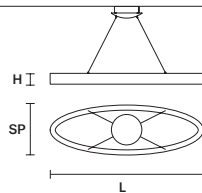

LIBE ROUND S140 

ø	140 cm / 55.11"
H	8.5 cm / 3.34"
INTEGRATED LED LIGHTING	
144 W CRI>90	
3000 K – 13536 NOMINAL LM	
DIMM	1-10V

LIBE ROUND S115 

ø	115 cm / 45.27"
H	8.5 cm / 3.34"
INTEGRATED LED LIGHTING	
116 W CRI>90	
3000 K – 10904 NOMINAL LM	
DIMM	1-10V

LIBE ROUND S90 

ø	90 cm / 35.43"
H	8.5 cm / 3.34"
INTEGRATED LED LIGHTING	
90 W CRI>90	
3000 K – 8460 NOMINAL LM	
DIMM	0-10V

LIBE ROUND S60 

ø	60 cm / 23.62"
H	8.5 cm / 3.34"
INTEGRATED LED LIGHTING	
59 W CRI>90	
3000 K – 5546 NOMINAL LM	
DIMM	0-10V

LIBE ELLIPSE S120 

L	120 cm / 47.24"
SP	40 cm / 15.74"
H	8.5 cm / 3.34"
INTEGRATED LED LIGHTING	
86.5 W CRI>90	
3000 K – 8131 NOMINAL LM	
DIMM	0-10V

LIBE ELLIPSE S90 

L	90 cm / 35.43"
SP	30 cm / 11.81"
H	8.5 cm / 3.34"
INTEGRATED LED LIGHTING	
62.5 W CRI>90	
3000 K – 5875 NOMINAL LM	
DIMM	0-10V

LIBE A55

L 55 cm / 21.65"
 SP 8 cm / 3.14"
 H 8.5 cm / 3.34"

INTEGRATED LED LIGHTING

7 W CRI>90
 3000 K – 658 NOMINAL LM

DIMM NO

LIBE ROUND TL40

L 40 cm / 15.74"
 SP 30 cm / 11.81"
 H 43 cm / 16.93"

INTEGRATED LED LIGHTING