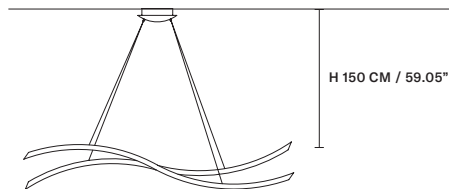

STANDARD CABLES FOR ALL SUSPENSIONS

LIBE S160 

L	160 cm / 62.99"
SP	16 cm / 6.29"
H	30 cm / 11.81"
INTEGRATED LED LIGHTING	
104 W CRI>90	
3000 K – 9770 NOMINAL LM	
DIMM	1-10V

LIBE S100 

L	100 cm / 39.37"
SP	16 cm / 6.29"
H	20 cm / 7.87"
INTEGRATED LED LIGHTING	
63 W CRI>90	
3000 K – 5922 NOMINAL LM	
DIMM	0-10V

LIBE ROUND S140 

ø	140 cm / 55.11"
H	8.5 cm / 3.34"
INTEGRATED LED LIGHTING	
144 W CRI>90	
3000 K – 13536 NOMINAL LM	
DIMM	1-10V

LIBE ROUND S115 

ø	115 cm / 45.27"
H	8.5 cm / 3.34"
INTEGRATED LED LIGHTING	
116 W CRI>90	
3000 K – 10904 NOMINAL LM	
DIMM	1-10V

LIBE ROUND S90 

ø	90 cm / 35.43"
H	8.5 cm / 3.34"
INTEGRATED LED LIGHTING	
90 W CRI>90	
3000 K – 8460 NOMINAL LM	
DIMM	0-10V

LIBE ROUND S60 

ø	60 cm / 23.62"
H	8.5 cm / 3.34"
INTEGRATED LED LIGHTING	
59 W CRI>90	
3000 K – 5546 NOMINAL LM	
DIMM	0-10V