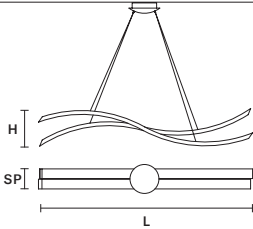

STANDARD CABLES FOR ALL SUSPENSIONS

LIBE S160 

L	160 cm / 62.99"
SP	16 cm / 6.29"
H	30 cm / 11.81"
INTEGRATED LED LIGHTING	
104 W CRI>90	
3000 K – 9770 NOMINAL LM	
DIMM	1-10V

LIBE S100 

L	100 cm / 39.37"
SP	16 cm / 6.29"
H	20 cm / 7.87"
INTEGRATED LED LIGHTING	
63 W CRI>90	
3000 K – 5922 NOMINAL LM	
DIMM	0-10V

LIBE ROUND S140 

ø	140 cm / 55.11"
H	8.5 cm / 3.34"
INTEGRATED LED LIGHTING	
144 W CRI>90	
3000 K – 13536 NOMINAL LM	
DIMM	1-10V

LIBE ROUND S115 

ø	115 cm / 45.27"
H	8.5 cm / 3.34"
INTEGRATED LED LIGHTING	
116 W CRI>90	
3000 K – 10904 NOMINAL LM	
DIMM	1-10V

LIBE ROUND S90 

ø	90 cm / 35.43"
H	8.5 cm / 3.34"
INTEGRATED LED LIGHTING	
90 W CRI>90	
3000 K – 8460 NOMINAL LM	
DIMM	0-10V

LIBE ROUND S60 

ø	60 cm / 23.62"
H	8.5 cm / 3.34"
INTEGRATED LED LIGHTING	
59 W CRI>90	
3000 K – 5546 NOMINAL LM	
DIMM	0-10V

LIBE ELLIPSE S120 

L	120 cm / 47.24"
SP	40 cm / 15.74"
H	8.5 cm / 3.34"
INTEGRATED LED LIGHTING	
86.5 W CRI>90	
3000 K – 8131 NOMINAL LM	
DIMM	0-10V

LIBE ELLIPSE S90 

L	90 cm / 35.43"
SP	30 cm / 11.81"
H	8.5 cm / 3.34"
INTEGRATED LED LIGHTING	
62.5 W CRI>90	
3000 K – 5875 NOMINAL LM	
DIMM	0-10V