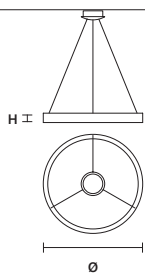

STANDARD CABLES FOR ALL SUSPENSIONS

LIBE S160 

L	160 cm / 62.99"
SP	16 cm / 6.29"
H	30 cm / 11.81"
INTEGRATED LED LIGHTING	
104 W CRI>90	
3000 K – 9770 NOMINAL LM	
DIMM	1-10V

LIBE S100 

L	100 cm / 39.37"
SP	16 cm / 6.29"
H	20 cm / 7.87"
INTEGRATED LED LIGHTING	
63 W CRI>90	
3000 K – 5922 NOMINAL LM	
DIMM	0-10V

LIBE ROUND S140 

ø	140 cm / 55.11"
H	8.5 cm / 3.34"
INTEGRATED LED LIGHTING	
144 W CRI>90	
3000 K – 13536 NOMINAL LM	
DIMM	1-10V

LIBE ROUND S115 

ø	115 cm / 45.27"
H	8.5 cm / 3.34"
INTEGRATED LED LIGHTING	
116 W CRI>90	
3000 K – 10904 NOMINAL LM	
DIMM	1-10V

LIBE ROUND S90 

ø	90 cm / 35.43"
H	8.5 cm / 3.34"
INTEGRATED LED LIGHTING	
90 W CRI>90	
3000 K – 8460 NOMINAL LM	
DIMM	0-10V

LIBE ROUND S60 

ø	60 cm / 23.62"
H	8.5 cm / 3.34"
INTEGRATED LED LIGHTING	
59 W CRI>90	
3000 K – 5546 NOMINAL LM	
DIMM	0-10V

LIBE A55

L 55 cm / 21.65"
 SP 8 cm / 3.14"
 H 8.5 cm / 3.34"

INTEGRATED LED LIGHTING

7 W CRI>90
 3000 K – 658 NOMINAL LM

DIMM NO

LIBE ROUND TL40

L 40 cm / 15.74"
 SP 30 cm / 11.81"
 H 43 cm / 16.93"

INTEGRATED LED LIGHTING