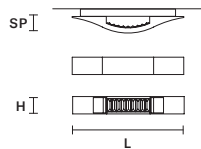

LIBE ELLIPSE S120 

L	120 cm / 47.24"
SP	40 cm / 15.74"
H	8.5 cm / 3.34"
INTEGRATED LED LIGHTING	
86.5 W CRI>90	
3000 K – 8131 NOMINAL LM	
DIMM	0-10V

LIBE ELLIPSE S90 

L	90 cm / 35.43"
SP	30 cm / 11.81"
H	8.5 cm / 3.34"
INTEGRATED LED LIGHTING	
62.5 W CRI>90	
3000 K – 5875 NOMINAL LM	
DIMM	0-10V

LIBE A55

L 55 cm / 21.65"
 SP 8 cm / 3.14"
 H 8.5 cm / 3.34"

INTEGRATED LED LIGHTING

7 W CRI>90
 3000 K – 658 NOMINAL LM

DIMM NO

LIBE ROUND TL40

L 40 cm / 15.74"
 SP 30 cm / 11.81"
 H 43 cm / 16.93"

INTEGRATED LED LIGHTING