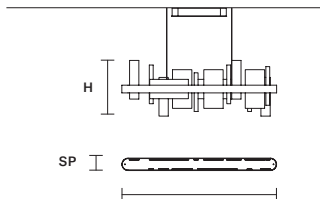

MATERIALS

STANDARD

Onice
Onyx

STANDARD CABLES FOR ALL SUSPENSIONS

HONICÉ S200 

L	200 cm / 78.74"
SP	8 cm / 3.14"
H	33 cm / 12.99"
INTEGRATED LED LIGHTING	
UP	21.1 W CRI>95 3000 K – 2781 NOMINAL LM
DOWN	44.46 W CRI>95 3000 K – 5871 NOMINAL LM
DIMM	0-10V

HONICÉ S150 

L	150 cm / 59.05"
SP	8 cm / 3.14"
H	33 cm / 12.99"
INTEGRATED LED LIGHTING	
UP	17 W CRI>95 3000 K – 1854 NOMINAL LM
DOWN	33.5 W CRI>95 3000 K – 4326 NOMINAL LM
DIMM	0-10V

HONICÉ S100 

L	100 cm / 39.37"
SP	8 cm / 3.14"
H	33 cm / 12.99"
INTEGRATED LED LIGHTING	
UP	9.36 W CRI>95 3000 K – 1236 NOMINAL LM
DOWN	21.1 W CRI>95 3000 K – 2781 NOMINAL LM
DIMM	0-10V

HONICÉ S70 

L	70 cm / 27.55"
SP	8 cm / 3.14"
H	33 cm / 12.99"
INTEGRATED LED LIGHTING	
UP	7 W CRI>95 3000 K – 927 NOMINAL LM
DOWN	15 W CRI>95 3000 K – 2008 NOMINAL LM
DIMM	0-10V

HONICÉ S80 

L	80 cm / 31.49"
SP	80 cm / 31.49"
H	33 cm / 12.99"
INTEGRATED LED LIGHTING	
UP	28.1 W CRI>95 3000 K – 4326 NOMINAL LM
DOWN	60.85 W CRI>95 3000 K – 7416 NOMINAL LM
DIMM	0-10V