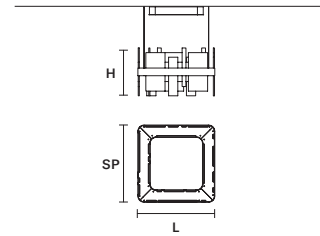

HONICÉ S150 

L	150 cm / 59.05"
SP	8 cm / 3.14"
H	33 cm / 12.99"
INTEGRATED LED LIGHTING	
UP	17 W CRI>95 3000 K – 1854 NOMINAL LM
DOWN	33.5 W CRI>95 3000 K – 4326 NOMINAL LM
DIMM	0-10V

HONICÉ S100 

L	100 cm / 39.37"
SP	8 cm / 3.14"
H	33 cm / 12.99"
INTEGRATED LED LIGHTING	
UP	9.36 W CRI>95 3000 K – 1236 NOMINAL LM
DOWN	21.1 W CRI>95 3000 K – 2781 NOMINAL LM
DIMM	0-10V

HONICÉ S70 

L	70 cm / 27.55"
SP	8 cm / 3.14"
H	33 cm / 12.99"
INTEGRATED LED LIGHTING	
UP	7 W CRI>95 3000 K – 927 NOMINAL LM
DOWN	15 W CRI>95 3000 K – 2008 NOMINAL LM
DIMM	0-10V

HONICÉ S80 

L	80 cm / 31.49"
SP	80 cm / 31.49"
H	33 cm / 12.99"
INTEGRATED LED LIGHTING	
UP	28.1 W CRI>95 3000 K – 4326 NOMINAL LM
DOWN	60.85 W CRI>95 3000 K – 7416 NOMINAL LM
DIMM	0-10V

HONICÉ S50 

L	50 cm / 19.68"
SP	50 cm / 19.68"
H	33 cm / 12.99"
INTEGRATED LED LIGHTING	
UP	15.21 W CRI>95 3000 K – 2008 NOMINAL LM
DOWN	32.76 W CRI>95 3000 K – 4326 NOMINAL LM
DIMM	0-10V

HONICÉ A65

L 65 cm / 25.59"
 SP 13 cm / 5.11"
 H 33 cm / 12.99"

HONICÉ STL

L 38 cm / 15.00"
 SP 16 cm / 6.30"
 H 160 cm / 63.00"

INTEGRATED LED LIGHTING

UP 6 W CRI>95
 3000 K – 860 NOMINAL LM
 DOWN 6 W CRI>95
 3000 K – 860 NOMINAL LM
 DIMM OWN BUTTON