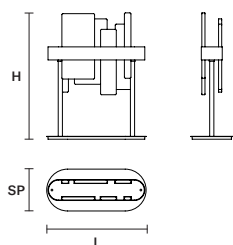

HONICÉ S50 

L	50 cm / 19.68"
SP	50 cm / 19.68"
H	33 cm / 12.99"
INTEGRATED LED LIGHTING	
UP	15.21 W CRI>95 3000 K – 2008 NOMINAL LM
DOWN	32.76 W CRI>95 3000 K – 4326 NOMINAL LM
DIMM	0-10V

HONICÉ A65

L 65 cm / 25.59"
 SP 13 cm / 5.11"
 H 33 cm / 12.99"

INTEGRATED LED LIGHTING

UP 5.8 W CRI>95
 3000 K – 849 NOMINAL LM
 DOWN 5.8 W CRI>95
 3000 K – 849 NOMINAL LM
 DIMM 0-10V

HONICÉ A37

L 37 cm / 14.56"
 SP 13 cm / 5.11"
 H 33 cm / 12.99"

INTEGRATED LED LIGHTING

UP 3.51 W CRI>95
 3000 K – 463 NOMINAL LM
 DOWN 3.51 W CRI>95
 3000 K – 463 NOMINAL LM
 DIMM 0-10V

HONICÉ TL

L 38 cm / 15.00"
 SP 16 cm / 6.30"
 H 48 cm / 18.90"

INTEGRATED LED LIGHTING

UP 6 W CRI>95
 3000 K – 860 NOMINAL LM
 DOWN 6 W CRI>95
 3000 K – 860 NOMINAL LM
 DIMM OWN BUTTON

HONICÉ STL

L 38 cm / 15.00"
 SP 16 cm / 6.30"
 H 160 cm / 63.00"

INTEGRATED LED LIGHTING

UP 6 W CRI>95
 3000 K – 860 NOMINAL LM
 DOWN 6 W CRI>95
 3000 K – 860 NOMINAL LM
 DIMM OWN BUTTON