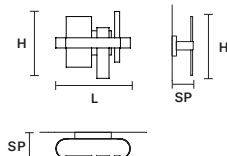

HONICÉ S50 

L	50 cm / 19.68"
SP	50 cm / 19.68"
H	33 cm / 12.99"
INTEGRATED LED LIGHTING	
UP	15.21 W CRI>95 3000 K – 2008 NOMINAL LM
DOWN	32.76 W CRI>95 3000 K – 4326 NOMINAL LM
DIMM	0-10V

HONICÉ A65

L 65 cm / 25.59"
 SP 13 cm / 5.11"
 H 33 cm / 12.99"

INTEGRATED LED LIGHTING

UP 5.8 W CRI>95
 3000 K – 849 NOMINAL LM
 DOWN 5.8 W CRI>95
 3000 K – 849 NOMINAL LM
 DIMM 0-10V

HONICÉ A37

L 37 cm / 14.56"
 SP 13 cm / 5.11"
 H 33 cm / 12.99"

INTEGRATED LED LIGHTING

UP 3.51 W CRI>95
 3000 K – 463 NOMINAL LM
 DOWN 3.51 W CRI>95
 3000 K – 463 NOMINAL LM
 DIMM 0-10V

HONICÉ TL

L 38 cm / 15.00"
 SP 16 cm / 6.30"
 H 48 cm / 18.90"

INTEGRATED LED LIGHTING

UP 6 W CRI>95
 3000 K – 860 NOMINAL LM
 DOWN 6 W CRI>95
 3000 K – 860 NOMINAL LM
 DIMM OWN BUTTON