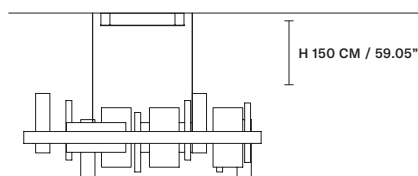

MATERIALS

STANDARD

Onice
Onyx

STANDARD CABLES FOR ALL SUSPENSIONS

HONICÉ S200 

L	200 cm / 78.74"
SP	8 cm / 3.14"
H	33 cm / 12.99"
INTEGRATED LED LIGHTING	
UP	21.1 W CRI>95 3000 K – 2781 NOMINAL LM
DOWN	44.46 W CRI>95 3000 K – 5871 NOMINAL LM
DIMM	0-10V

HONICÉ S150 

L	150 cm / 59.05"
SP	8 cm / 3.14"
H	33 cm / 12.99"
INTEGRATED LED LIGHTING	
UP	17 W CRI>95 3000 K – 1854 NOMINAL LM
DOWN	33.5 W CRI>95 3000 K – 4326 NOMINAL LM
DIMM	0-10V

HONICÉ S100 

L	100 cm / 39.37"
SP	8 cm / 3.14"
H	33 cm / 12.99"
INTEGRATED LED LIGHTING	
UP	9.36 W CRI>95 3000 K – 1236 NOMINAL LM
DOWN	21.1 W CRI>95 3000 K – 2781 NOMINAL LM
DIMM	0-10V

HONICÉ S70 

L	70 cm / 27.55"
SP	8 cm / 3.14"
H	33 cm / 12.99"
INTEGRATED LED LIGHTING	
UP	7 W CRI>95 3000 K – 927 NOMINAL LM
DOWN	15 W CRI>95 3000 K – 2008 NOMINAL LM
DIMM	0-10V

HONICÉ S80 

L	80 cm / 31.49"
SP	80 cm / 31.49"
H	33 cm / 12.99"
INTEGRATED LED LIGHTING	
UP	28.1 W CRI>95 3000 K – 4326 NOMINAL LM
DOWN	60.85 W CRI>95 3000 K – 7416 NOMINAL LM
DIMM	0-10V

HONICÉ S50 

L	50 cm / 19.68"
SP	50 cm / 19.68"
H	33 cm / 12.99"
INTEGRATED LED LIGHTING	
UP	15.21 W CRI>95 3000 K – 2008 NOMINAL LM
DOWN	32.76 W CRI>95 3000 K – 4326 NOMINAL LM
DIMM	0-10V

HONICÉ A65

L 65 cm / 25.59"
 SP 13 cm / 5.11"
 H 33 cm / 12.99"