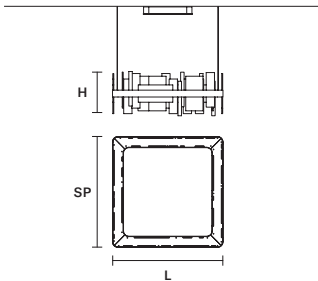

MATERIALS

STANDARD

Onice
Onyx

STANDARD CABLES FOR ALL SUSPENSIONS

HONICÉ S200 

L	200 cm / 78.74"
SP	8 cm / 3.14"
H	33 cm / 12.99"
INTEGRATED LED LIGHTING	
UP	21.1 W CRI>95 3000 K – 2781 NOMINAL LM
DOWN	44.46 W CRI>95 3000 K – 5871 NOMINAL LM
DIMM	0-10V

HONICÉ S150 

L	150 cm / 59.05"
SP	8 cm / 3.14"
H	33 cm / 12.99"
INTEGRATED LED LIGHTING	
UP	17 W CRI>95 3000 K – 1854 NOMINAL LM
DOWN	33.5 W CRI>95 3000 K – 4326 NOMINAL LM
DIMM	0-10V

HONICÉ S100 

L	100 cm / 39.37"
SP	8 cm / 3.14"
H	33 cm / 12.99"
INTEGRATED LED LIGHTING	
UP	9.36 W CRI>95 3000 K – 1236 NOMINAL LM
DOWN	21.1 W CRI>95 3000 K – 2781 NOMINAL LM
DIMM	0-10V

HONICÉ S70 

L	70 cm / 27.55"
SP	8 cm / 3.14"
H	33 cm / 12.99"
INTEGRATED LED LIGHTING	
UP	7 W CRI>95 3000 K – 927 NOMINAL LM
DOWN	15 W CRI>95 3000 K – 2008 NOMINAL LM
DIMM	0-10V

HONICÉ S80 

L	80 cm / 31.49"
SP	80 cm / 31.49"
H	33 cm / 12.99"
INTEGRATED LED LIGHTING	
UP	28.1 W CRI>95 3000 K – 4326 NOMINAL LM
DOWN	60.85 W CRI>95 3000 K – 7416 NOMINAL LM
DIMM	0-10V

HONICÉ S50 

L	50 cm / 19.68"
SP	50 cm / 19.68"
H	33 cm / 12.99"
INTEGRATED LED LIGHTING	
UP	15.21 W CRI>95 3000 K – 2008 NOMINAL LM
DOWN	32.76 W CRI>95 3000 K – 4326 NOMINAL LM
DIMM	0-10V

HONICÉ A65

L 65 cm / 25.59"
 SP 13 cm / 5.11"
 H 33 cm / 12.99"