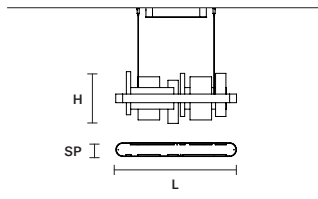

MATERIALS

STANDARD

Onice
Onyx

STANDARD CABLES FOR ALL SUSPENSIONS

HONICÉ S200 

L	200 cm / 78.74"
SP	8 cm / 3.14"
H	33 cm / 12.99"
INTEGRATED LED LIGHTING	
UP	21.1 W CRI>95 3000 K – 2781 NOMINAL LM
DOWN	44.46 W CRI>95 3000 K – 5871 NOMINAL LM
DIMM	0-10V

HONICÉ S150 

L	150 cm / 59.05"
SP	8 cm / 3.14"
H	33 cm / 12.99"
INTEGRATED LED LIGHTING	
UP	17 W CRI>95 3000 K – 1854 NOMINAL LM
DOWN	33.5 W CRI>95 3000 K – 4326 NOMINAL LM
DIMM	0-10V

HONICÉ S100 

L	100 cm / 39.37"
SP	8 cm / 3.14"
H	33 cm / 12.99"
INTEGRATED LED LIGHTING	
UP	9.36 W CRI>95 3000 K – 1236 NOMINAL LM
DOWN	21.1 W CRI>95 3000 K – 2781 NOMINAL LM
DIMM	0-10V

HONICÉ S70 

L	70 cm / 27.55"
SP	8 cm / 3.14"
H	33 cm / 12.99"
INTEGRATED LED LIGHTING	
UP	7 W CRI>95 3000 K – 927 NOMINAL LM
DOWN	15 W CRI>95 3000 K – 2008 NOMINAL LM
DIMM	0-10V

HONICÉ S80 

L	80 cm / 31.49"
SP	80 cm / 31.49"
H	33 cm / 12.99"
INTEGRATED LED LIGHTING	
UP	28.1 W CRI>95 3000 K – 4326 NOMINAL LM
DOWN	60.85 W CRI>95 3000 K – 7416 NOMINAL LM
DIMM	0-10V

HONICÉ S50 

L	50 cm / 19.68"
SP	50 cm / 19.68"
H	33 cm / 12.99"
INTEGRATED LED LIGHTING	
UP	15.21 W CRI>95 3000 K – 2008 NOMINAL LM
DOWN	32.76 W CRI>95 3000 K – 4326 NOMINAL LM
DIMM	0-10V

HONICÉ A65

L 65 cm / 25.59"
 SP 13 cm / 5.11"
 H 33 cm / 12.99"