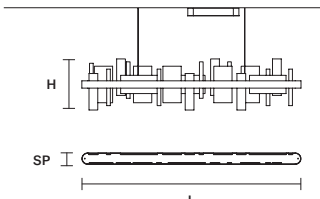

MATERIALS

STANDARD

Onice
Onyx

STANDARD CABLES FOR ALL SUSPENSIONS

HONICÉ S200 

L	200 cm / 78.74"
SP	8 cm / 3.14"
H	33 cm / 12.99"
INTEGRATED LED LIGHTING	
UP	21.1 W CRI>95 3000 K – 2781 NOMINAL LM
DOWN	44.46 W CRI>95 3000 K – 5871 NOMINAL LM
DIMM	0-10V

HONICÉ S150 

L	150 cm / 59.05"
SP	8 cm / 3.14"
H	33 cm / 12.99"
INTEGRATED LED LIGHTING	
UP	17 W CRI>95 3000 K – 1854 NOMINAL LM
DOWN	33.5 W CRI>95 3000 K – 4326 NOMINAL LM
DIMM	0-10V

HONICÉ S100 

L	100 cm / 39.37"
SP	8 cm / 3.14"
H	33 cm / 12.99"
INTEGRATED LED LIGHTING	
UP	9.36 W CRI>95 3000 K – 1236 NOMINAL LM
DOWN	21.1 W CRI>95 3000 K – 2781 NOMINAL LM
DIMM	0-10V

HONICÉ S70 

L	70 cm / 27.55"
SP	8 cm / 3.14"
H	33 cm / 12.99"
INTEGRATED LED LIGHTING	
UP	7 W CRI>95 3000 K – 927 NOMINAL LM
DOWN	15 W CRI>95 3000 K – 2008 NOMINAL LM
DIMM	0-10V

HONICÉ S80 

L	80 cm / 31.49"
SP	80 cm / 31.49"
H	33 cm / 12.99"
INTEGRATED LED LIGHTING	
UP	28.1 W CRI>95 3000 K – 4326 NOMINAL LM
DOWN	60.85 W CRI>95 3000 K – 7416 NOMINAL LM
DIMM	0-10V