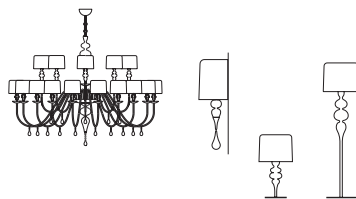

Eva

SUSPENSION
APPLIQUE
TABLE LAMP
FLOOR LAMP

Lamp with resin and polyurethane frame. Aluminium lampshades.

FINISHINGS

STANDARD

v95 Matt white

v72 Dark grey

v70 Concrete

v50 Blue navy

v60 Ottanio green

v30 Oxide red

f01 Gold leaf

f02 Silver leaf

STANDARD CABLES FOR ALL SUSPENSIONS

H 150 CM / 59.05"

H 100 CM / 39.37"
ONLY FOR EVA S20+10

EVA S20+10 

ø 270 cm / 106.29"
H 200 cm / 78.74"

STANDARD LIGHTING
30×E26×60 W MAX (NOT INCL.)

EVA S10 

ø 110 cm / 43.30"
H 75 cm / 29.52"

STANDARD LIGHTING
10×E12×40 W MAX (NOT INCL.)

EVA S8 

ø 90 cm / 35.43"
H 75 cm / 29.52"