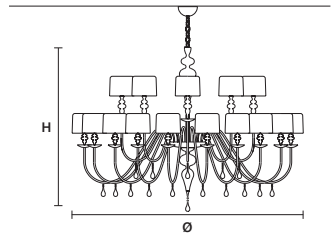

v50 Blue navy

v60 Ottanio green

v30 Oxide red

f01 Gold leaf

f02 Silver leaf

STANDARD CABLES FOR ALL SUSPENSIONS

H 150 CM / 59.05"

H 100 CM / 39.37"
ONLY FOR EVA S20+10

EVA S20+10 

ø 270 cm / 106.29"
H 200 cm / 78.74"

STANDARD LIGHTING
30×E26×60 W MAX (NOT INCL.)

EVA S10 

ø 110 cm / 43.30"
H 75 cm / 29.52"

STANDARD LIGHTING
10×E12×40 W MAX (NOT INCL.)

EVA S8 

ø 90 cm / 35.43"
H 75 cm / 29.52"