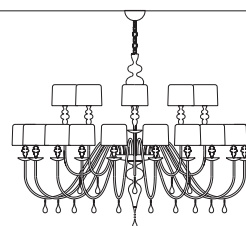

v50 Blue navy

v60 Ottanio green

v30 Oxide red

f01 Gold leaf

f02 Silver leaf

STANDARD CABLES FOR ALL SUSPENSIONS

H 150 CM / 59.05"

H 100 CM / 39.37"
ONLY FOR EVA S20+10

EVA S20+10 

ø 270 cm / 106.29"
H 200 cm / 78.74"

STANDARD LIGHTING
30×E26×60 W MAX (NOT INCL.)

EVA S10 

ø 110 cm / 43.30"
H 75 cm / 29.52"

STANDARD LIGHTING
10×E12×40 W MAX (NOT INCL.)

EVA S8 

ø 90 cm / 35.43"
H 75 cm / 29.52"