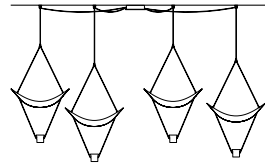

LED x 7,5 W CRI>90
 3000 K - 915 Nominal lm
Dimmable: 0 - 10 V

VOLLEE S1P DOWN

Suspension

TECHNICAL INFORMATION

L 25 cm / 9.84"
SP 17,5 cm / 6.89"
H 44 cm / 17.32"

LED x 6,6 W CRI>90
 3000 K - 825 Nominal lm
Dimmable: 0 - 10 V

VOLLEE S1P UP

Suspension

TECHNICAL INFORMATION

L 25 cm / 9.84"
SP 17,5 cm / 6.89"
H 44 cm / 17.32"

LED x 6,6 W CRI>90
 3000 K - 825 Nominal lm
Dimmable: 0 - 10 V

VOLLEE C4 G

Suspension

TECHNICAL INFORMATION