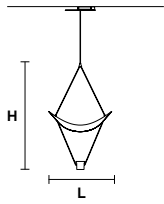

Suspension

Applique

Table lamp

Standard cables for all suspensions

VOLLEE S1G

Suspension

TECHNICAL INFORMATION

L 52 cm / 20.47"
SP 36 cm / 14.17"
H 88 cm / 34.65"

LED x 7,5 W CRI>90
 3000 K - 915 Nominal lm
Dimmable: 0 - 10 V

VOLLEE S1P DOWN

Suspension

TECHNICAL INFORMATION

L 25 cm / 9.84"
SP 17,5 cm / 6.89"
H 44 cm / 17.32"

LED x 6,6 W CRI>90
 3000 K - 825 Nominal lm
Dimmable: 0 - 10 V

VOLLEE S1P UP

Suspension

TECHNICAL INFORMATION

L 25 cm / 9.84"
SP 17,5 cm / 6.89"
H 44 cm / 17.32"

LED x 6,6 W CRI>90
 3000 K - 825 Nominal lm
Dimmable: 0 - 10 V

VOLLEE C4 G

Suspension

TECHNICAL INFORMATION

VOLLEE TL

Table Lamp

TECHNICAL INFORMATION

L 25 cm / 9.84"
SP 17.5 cm / 6.89"
H 23 cm / 9.05"

LED x 5 W CRI>80 - 110V
 3000 K - 410 Nominal lm
Dimmable: OWN BUTTON