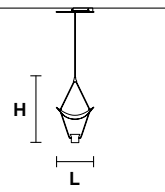

Suspension

Applique

Table lamp

Standard cables for all suspensions

VOLLEE S1G

Suspension

TECHNICAL INFORMATION

L 52 cm / 20.47"
SP 36 cm / 14.17"
H 88 cm / 34.65"

LED x 7,5 W CRI>90
 3000 K - 915 Nominal lm
Dimmable: 0 - 10 V

VOLLEE S1P DOWN

Suspension

TECHNICAL INFORMATION

L 25 cm / 9.84"
SP 17,5 cm / 6.89"
H 44 cm / 17.32"

LED x 6,6 W CRI>90
 3000 K - 825 Nominal lm
Dimmable: 0 - 10 V

VOLLEE S1P UP

Suspension

TECHNICAL INFORMATION

L 25 cm / 9.84"
SP 17,5 cm / 6.89"
H 44 cm / 17.32"

LED x 6,6 W CRI>90
 3000 K - 825 Nominal lm
Dimmable: 0 - 10 V

VOLLEE C4 G

Suspension

TECHNICAL INFORMATION

VOLLEE TL

Table Lamp

TECHNICAL INFORMATION

L 25 cm / 9.84"
SP 17.5 cm / 6.89"
H 23 cm / 9.05"

LED x 5 W CRI>80 - 110V
 3000 K - 410 Nominal lm
Dimmable: OWN BUTTON