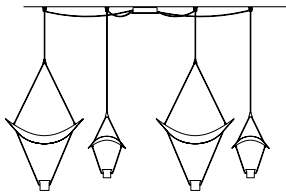

VOLLEE C2+2

Suspension

TECHNICAL INFORMATION

LED x 25,6 W CRI>90
3000 K - 3200 Nominal lm
Dimmable: 0 - 10 V