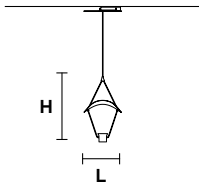

Suspension

Applique

Table lamp

Standard cables for all suspensions

VOLLEE S1G

Suspension

TECHNICAL INFORMATION

L 52 cm / 20.47"
SP 36 cm / 14.17"
H 88 cm / 34.65"

LED x 7,5 W CRI>90
 3000 K - 915 Nominal lm
Dimmable: 0 - 10 V

VOLLEE S1P DOWN

Suspension

TECHNICAL INFORMATION

L 25 cm / 9.84"
SP 17,5 cm / 6.89"
H 44 cm / 17.32"

LED x 6,6 W CRI>90
 3000 K - 825 Nominal lm
Dimmable: 0 - 10 V

VOLLEE S1P UP

Suspension

TECHNICAL INFORMATION

L 25 cm / 9.84"
SP 17,5 cm / 6.89"
H 44 cm / 17.32"

LED x 6,6 W CRI>90
 3000 K - 825 Nominal lm
Dimmable: 0 - 10 V

VOLLEE C4 G

Suspension

TECHNICAL INFORMATION