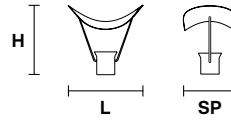

VOLLEE TL

Table Lamp

TECHNICAL INFORMATION

L 25 cm / 9.84"
SP 17.5 cm / 6.89"
H 23 cm / 9.05"

LED x 5 W CRI>80 - 110V
3000 K - 410 Nominal lm
Dimmable: OWN BUTTON