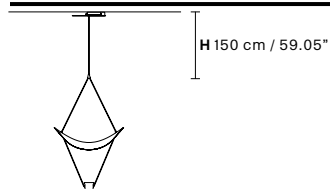

Suspension

Applique

Table lamp

Standard cables for all suspensions

VOLLEE S1G

Suspension

TECHNICAL INFORMATION

L 52 cm / 20.47"
SP 36 cm / 14.17"
H 88 cm / 34.65"

LED x 7,5 W CRI>90
 3000 K - 915 Nominal lm
Dimmable: 0 - 10 V

VOLLEE S1P DOWN

Suspension

TECHNICAL INFORMATION

L 25 cm / 9.84"
SP 17,5 cm / 6.89"
H 44 cm / 17.32"

LED x 6,6 W CRI>90
 3000 K - 825 Nominal lm
Dimmable: 0 - 10 V

VOLLEE S1P UP

Suspension

TECHNICAL INFORMATION

L 25 cm / 9.84"
SP 17,5 cm / 6.89"
H 44 cm / 17.32"

LED x 6,6 W CRI>90
 3000 K - 825 Nominal lm
Dimmable: 0 - 10 V

VOLLEE C4 G

Suspension

TECHNICAL INFORMATION

VOLLEE TL

Table Lamp

TECHNICAL INFORMATION

L 25 cm / 9.84"
SP 17.5 cm / 6.89"
H 23 cm / 9.05"

LED x 5 W CRI>80 - 110V
 3000 K - 410 Nominal lm
Dimmable: OWN BUTTON