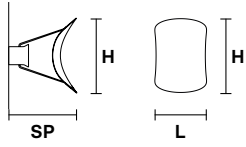

VOLLEE A1 P

Applique

TECHNICAL INFORMATION

L 17.5 cm / 6.89"
SP 22.5 cm / 8.86"
H 25 cm / 9.84"

LED x 5 W CRI>80 - 110V
3000 K - 410 Nominal lm
Dimmable: TRIAC