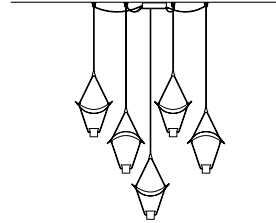

VOLLEE C5 P

Suspension

TECHNICAL INFORMATION

LED x31 W CRI>90
3000 K - 3900 Nominal lm
Dimmable: 0 - 10 V