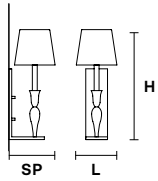

Applique

CE®

TECHNICAL INFORMATION		SHADE
L	16 cm / 6.29"	COT/BK
SP	18 cm / 7.08"	
H	42 cm / 16.53"	
1×E12×40 W (not included)		