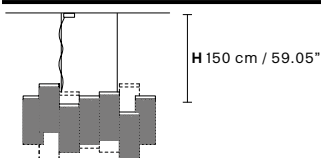

SKYLINE S20

Suspension

TECHNICAL INFORMATION

L	133 cm / 52.36"
SP	50 cm / 19.68"
H	48 cm / 18.89"

20×E12×40 W
(not included)

SKYLINE S12

Suspension

TECHNICAL INFORMATION

L	83 cm / 32.67"
SP	50 cm / 19.68"
H	48 cm / 18.89"

12×E12×40 W
(not included)

SKYLINE A4

Applique

TECHNICAL INFORMATION

L 50 cm / 19.68"
SP 23 cm / 9.05"
H 40 cm / 15.74"

4×E12×40 W
 (not included)

SKYLINE A2

Applique

TECHNICAL INFORMATION

L 25 cm / 9.84"
SP 23 cm / 9.05"
H 35 cm / 13.77"

2×E12×40 W
 (not included)