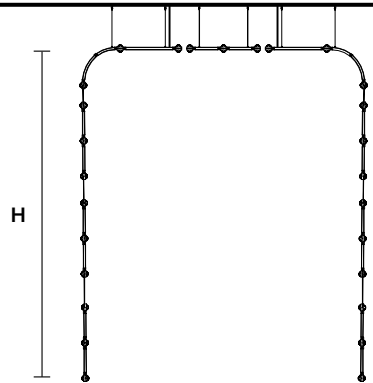

L 227 x 58 cm / 89.37 x 22.83"
H 250 cm / 98.42"
W 32 kg / 70.54 lb

162 LED LIGHTS CRI>90
3000K - 243 W - 31590 Nominal lm
Dimmable PUSH or DMX on request.

Fixing:

18 x single steel cables.
15 x main power supply
(2 x drivers + 2 x control boards recessed)

G03
Gold Frame
Transparent Glass

G04
Chrome Frame
Transparent Glass

G14
Burnished brass
Transparent Glass

RAQAM R4 BASIC BATCH B - MODULO 3 X 16 + MODULO 7 X 56

CE

TECHNICAL INFORMATION

L 227 x 191 cm / 89.37" x 75.19"
H 250 cm / 98.42"
W 84 kg / 185.18 lb

432 LED LIGHTS CRI>90
3000K - 648 W - 84240 Nominal lm
Dimmable PUSH or DMX on request.

Fixing:

48 x single steel cables.
40 x main power supply
(5 x drivers + 5 x control boards recessed)

: for the US market, refer to the relevant price list.