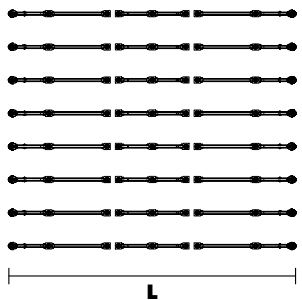

: for the US market, refer to the relevant price list.