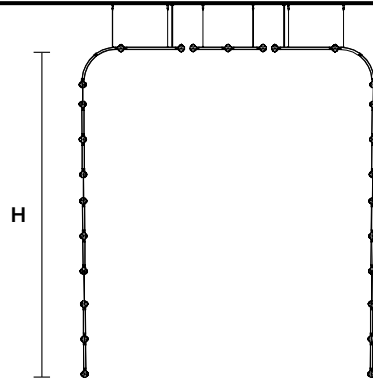

RAQAM R4

Composition USA

MASIERO

Design by: Marc Sadler

Metal frame covered with glass, LED lighting system.

RAQAM R4 BASIC BATCH A - MODULO 3 X 16 + MODULO 7 X 21

CE

TECHNICAL INFORMATION

L 227 x 58 cm / 89.37 x 22.83"
H 250 cm / 98.42"
W 32 kg / 70.54 lb

162 LED LIGHTS CRI>90
3000K - 243 W - 31590 Nominal lm
Dimmable PUSH or DMX on request.

Fixing:

18 x single steel cables.
15 x main power supply
(2 x drivers + 2 x control boards recessed)

G03
Gold Frame
Transparent Glass

G04
Chrome Frame
Transparent Glass

G14
Burnished brass
Transparent Glass

RAQAM R4 BASIC BATCH B - MODULO 3 X 16 + MODULO 7 X 56

CE

TECHNICAL INFORMATION

L 227 x 191 cm / 89.37" x 75.19"
H 250 cm / 98.42"
W 84 kg / 185.18 lb