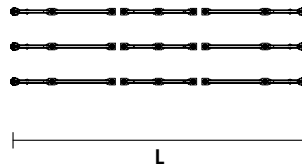

RAQAM R4

Composition USA

MASIERO

Design by: Marc Sadler

Metal frame covered with glass, LED lighting system.

RAQAM R4 BASIC BATCH A - MODULO 3 X 16 + MODULO 7 X 21

CE

TECHNICAL INFORMATION

L 227 x 58 cm / 89.37 x 22.83"
H 250 cm / 98.42"
W 32 kg / 70.54 lb

162 LED LIGHTS CRI>90
3000K - 243 W - 31590 Nominal lm
Dimmable PUSH or DMX on request.

Fixing:

18 x single steel cables.
15 x main power supply
(2 x drivers + 2 x control boards recessed)

G03
Gold Frame
Transparent Glass

G04
Chrome Frame
Transparent Glass

G14
Burnished brass
Transparent Glass

RAQAM R4 BASIC BATCH B - MODULO 3 X 16 + MODULO 7 X 56

CE

TECHNICAL INFORMATION

L 227 x 191 cm / 89.37" x 75.19"
H 250 cm / 98.42"
W 84 kg / 185.18 lb