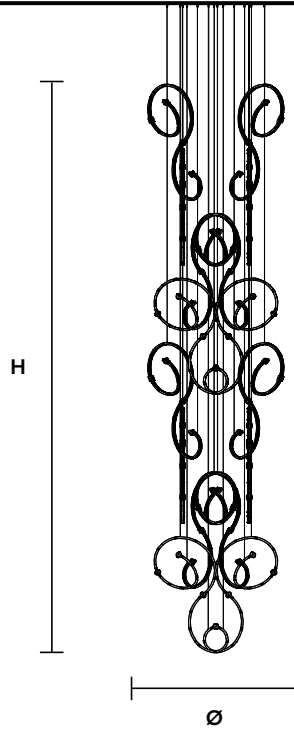

Design by: Marc Sadler

RAQAM R3 BASIC BATCH A - MODULO 1 X 16

CE 

Metal frame covered with glass, LED lighting system.

TECHNICAL INFORMATION

Ø 125 cm / 49.21"
 H 530 cm / 208.66"
 W 52 kg / 114.64 lb

128 LED LIGHTS CRI>90
 3000K - 192 W - 24960 Nominal lm
 Dimmable PUSH or DMX on request.

Fixing:

16 x single steel cables.
 8 x main power supply
 (1 x driver + 1 x control board recessed)

G03
 Gold Frame
 Transparent Glass

G04
 Chrome Frame
 Transparent Glass

G14
 Burnished brass
 Transparent Glass