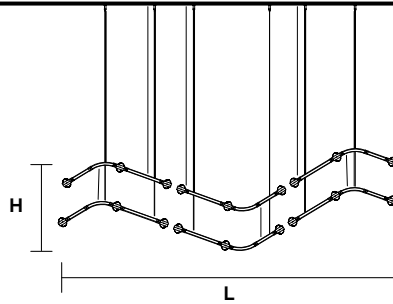

### RAQAM R2 BASIC BATCH B - MODULO 5 X 48

#### TECHNICAL INFORMATION

**L** 200 x 96 cm / 78.74" x 37.79"  
**H** 60 cm / 23.62"  
**W** 62 kg / 136.68 lb

288 LED LIGHTS CRI>90  
 3000K - 432 W - 56160 Nominal lm  
 Dimmable PUSH or DMX on request.