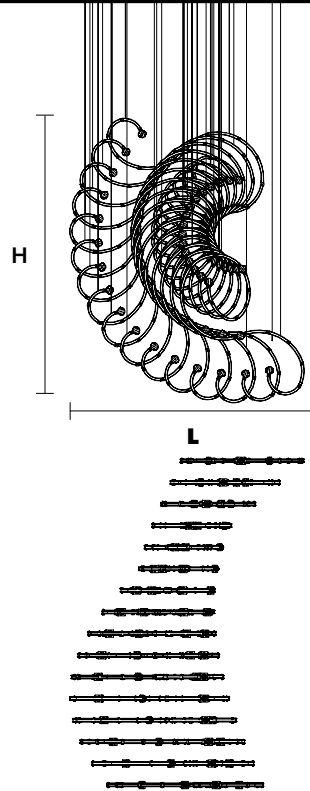

RAQAM R1

Design by: Marc Sadler

Composition USA

MASIERO

Metal frame covered with glass, LED lighting system.

G03
Gold Frame
Transparent Glass

G04
Chrome Frame
Transparent Glass

G14
Burnished brass
Transparent Glass

RAQAM R1 BASIC BATCH A - MODULO 1 X 16

CE

TECHNICAL INFORMATION

L 163 x 230 cm / 64.17" x 90.55"
H 200 cm / 78.74"
W 52 kg / 114.64 lb

128 LED LIGHTS CRI>90
3000K - 192 W- 24960 Nominal lm
Dimmable PUSH or DMX on request..