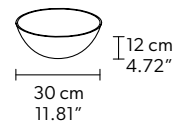

Ø 185 cm / 72.83"
H 26 cm / 10.23"
W 26 kg / 57.32 lb

96 LED LIGHTS CRI>90
3000K - 144 W- 18720 Nominal lm
Dimmable PUSH or DMX on request.

Fixing: 1 x central bracket
35 x single steel cables.

The cup contains:
1 x driver
1 x control board