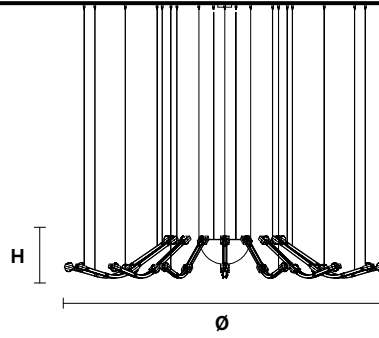

RAQAM Q8

Composition USA

MASIERO

Design by: Marc Sadler

RAQAM Q8 BASIC BATCH A - MODULO 5 X 16

CE 

Metal frame covered with glass, LED lighting system.

TECHNICAL INFORMATION

Ø 185 cm / 72.83"
H 26 cm / 10.23"
W 26 kg / 57.32 lb

96 LED LIGHTS CRI>90
3000K - 144 W- 18720 Nominal lm
Dimmable PUSH or DMX on request.

Fixing: 1 x central bracket
35 x single steel cables.

The cup contains:
1 x driver
1 x control board