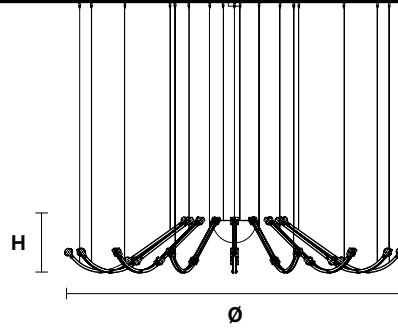

RAQAM Q7

Composition USA

MASIERO

Design by: Marc Sadler

RAQAM Q7 BASIC BATCH A - MODULO3 X 16

CE 

Metal frame covered with glass, LED lighting system.

TECHNICAL INFORMATION

Ø 225 cm / 88.58"
H 37 cm / 14.56"
W 26 kg / 57.32 lb

96 LED LIGHTS CRI>90
3000K - 144 W- 18720 Nominal lm
Dimmable PUSH or DMX on request.

Fixing: 1 x central bracket
35 x single steel cables.

The cup contains:
1 x driver
1 x control board