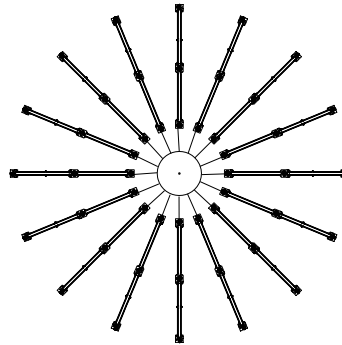

RAQAM Q7

Composition USA

MASIERO

Design by: Marc Sadler

RAQAM Q7 BASIC BATCH A - MODULO3 X 16

CE 

Metal frame covered with glass, LED lighting system.

TECHNICAL INFORMATION

Ø 225 cm / 88.58"
H 37 cm / 14.56"
W 26 kg / 57.32 lb

96 LED LIGHTS CRI>90
3000K - 144 W- 18720 Nominal lm
Dimmable PUSH or DMX on request.

Fixing: 1 x central bracket
35 x single steel cables.

The cup contains:
1 x driver
1 x control board