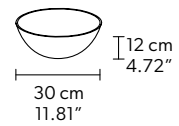

Ø 225 cm / 88.58"
H 37 cm / 14.56"
W 26 kg / 57.32 lb

96 LED LIGHTS CRI>90
3000K - 144 W- 18720 Nominal lm
Dimmable PUSH or DMX on request.

Fixing: 1 x central bracket
35 x single steel cables.

The cup contains:
1 x driver
1 x control board