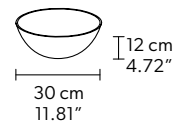

Ø 204 cm / 80.31"
H 35 cm / 13.77"
W 40 kg / 88.18 lb

96 LED LIGHTS CRI>90
3000K - 144 W- 18720 Nominal lm
Dimmable PUSH or DMX on request.

Fixing: 1 x central bracket
35 x single steel cables.

The cup contains:
1 x driver
1 x control board