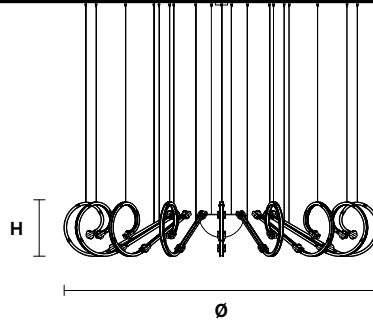

RAQAM Q6

Composition USA

MASIERO

Design by: Marc Sadler

RAQAM Q6 BASIC BATCH A - MODULO 2 X 16

CE 

Metal frame covered with glass, LED lighting system.

TECHNICAL INFORMATION

Ø 204 cm / 80.31"
H 35 cm / 13.77"
W 40 kg / 88.18 lb

96 LED LIGHTS CRI>90
3000K - 144 W- 18720 Nominal lm
Dimmable PUSH or DMX on request.

Fixing: 1 x central bracket
35 x single steel cables.

The cup contains:
1 x driver
1 x control board