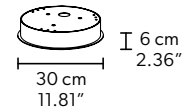

TECHNICAL INFORMATIONS

Ø 266 cm / 104.72"
H 55 cm / 21.65"
W 38 kg / 83.77 lb

80 LED LIGHTS CRI>90
3000 K - 120 W - 15600 Nominal lm
DIMMABLE: PUSH + DMX on request.

Fixing: 1 x canopy
10 x single steel cables.

The canopy contains:
1 x driver
1 x control board