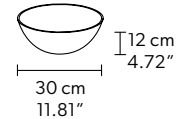

TECHNICAL INFORMATION

Ø 250 cm / 98.42"
H 170 cm / 66.92"
W 60 kg / 132.28 lb

128 LED LIGHTS CRI>90
3000K - 192 W- 24960 Nominal lm
Dimmable PUSH or DMX on request.

Fixing: 1 x central bracket
35 x single steel cables.

The cup contains:
1 x driver
1 x control board