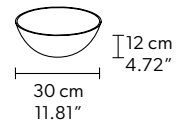

G03
Gold Frame
Transparent Glass