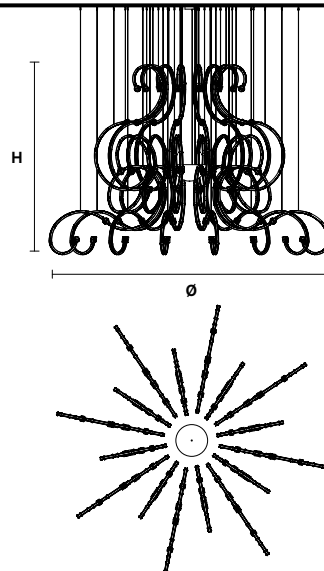

64 LED LIGHTS CRI>90
3000K - 96W- 12480 Nominal lm
Dimmable PUSH or DMX on request.

Fixing: 1 x central bracket
19 x single steel cables.

The cup contains:
1 x driver
1 x control board

RAQAM Q5 BASIC BATCH C - MODULO 1 X 8 + MODULO 1 X 8

CE

TECHNICAL INFORMATION

Ø 250 cm / 98.42"
H 170 cm / 66.92"
W 60 kg / 132.28 lb

128 LED LIGHTS CRI>90
3000K - 192 W- 24960 Nominal lm
Dimmable PUSH or DMX on request.

Fixing: 1 x central bracket
35 x single steel cables.