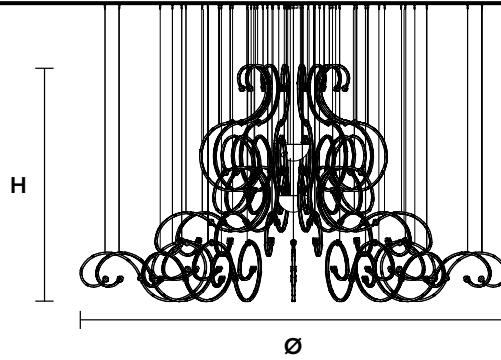

CE

TECHNICAL INFORMATION

Ø 250 cm / 98.42"
H 170 cm / 66.92"
W 60 kg / 132.28 lb

128 LED LIGHTS CRI>90
3000K - 192 W- 24960 Nominal lm
Dimmable PUSH or DMX on request.

Fixing: 1 x central bracket
35 x single steel cables.

The cup contains:
1 x driver
1 x control board

: for the US market, refer to the relevant price list.

RAQAM Q5

Composition - Technical Info USA

MASIERO

Design by: Marc Sadler

Metal frame covered with glass, LED lighting system.

RAQAM Q5 BASIC BATCH D - MODULO 1 X 16 + MODULO 1 X 8 + MODULO 1 X 8

CE

TECHNICAL INFORMATIONS

Ø 385 cm / 151.57"
H 209 cm / 82.28"
W 120 kg / 264.55 lb

256 LED LIGHTS CRI>90
3000K - 384 W - 49920 Nominal lm
Dimmable PUSH or DMX on request.