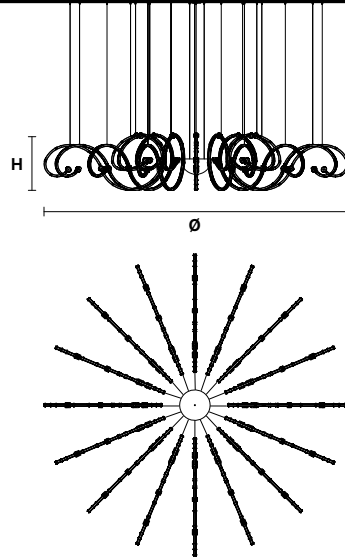

RAQAM Q5

Composition - Technical Info USA

MASIERO

Design by: Marc Sadler

Metal frame covered with glass, LED lighting system.

G03
Gold Frame
Transparent Glass

G04
Chrome Frame
Transparent Glass

G14
Burnished brass
Transparent Glass

RAQAM Q5 BASIC BATCH A - MODULO 1 X 16

CE

TECHNICAL INFORMATION

Ø 291 cm / 114.56"
H 55 cm / 21.65"
W 60 kg / 132.28 lb

128 LED LIGHTS CRI>90
3000K - 192 W- 24960 Nominal lm
Dimmable PUSH or DMX on request.

Fixing: 1 x central bracket
35 x single steel cables.

The cup contains:
1 x driver
1 x control board

RAQAM Q5 BASIC BATCH B - MODULO 1 X 8

CE

TECHNICAL INFORMATION

Ø 170 cm / 66.92"
H 112 cm / 44.09"
W 32 kg / 70.54 lb

CE

TECHNICAL INFORMATION

Ø 250 cm / 98.42"
H 170 cm / 66.92"
W 60 kg / 132.28 lb

128 LED LIGHTS CRI>90
3000K - 192 W- 24960 Nominal lm
Dimmable PUSH or DMX on request.

Fixing: 1 x central bracket
35 x single steel cables.