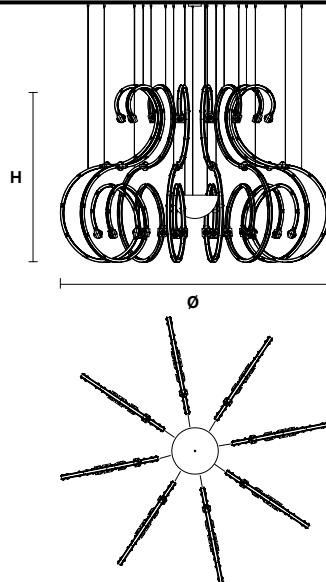

RAQAM Q5 BASIC BATCH A - MODULO 1 X 16

CE

TECHNICAL INFORMATION

Ø 291 cm / 114.56"
H 55 cm / 21.65"
W 60 kg / 132.28 lb

128 LED LIGHTS CRI>90
3000K - 192 W- 24960 Nominal lm
Dimmable PUSH or DMX on request.

Fixing: 1 x central bracket
35 x single steel cables.

The cup contains:
1 x driver
1 x control board

RAQAM Q5 BASIC BATCH B - MODULO 1 X 8

CE

TECHNICAL INFORMATION

Ø 170 cm / 66.92"
H 112 cm / 44.09"
W 32 kg / 70.54 lb

CE

TECHNICAL INFORMATION

Ø 250 cm / 98.42"
H 170 cm / 66.92"
W 60 kg / 132.28 lb

128 LED LIGHTS CRI>90
3000K - 192 W- 24960 Nominal lm
Dimmable PUSH or DMX on request.

Fixing: 1 x central bracket
35 x single steel cables.