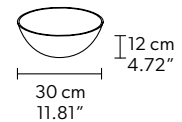

TECHNICAL INFORMATION

Ø 170 cm / 66.92"
H 112 cm / 44.09"
W 32 kg / 70.54 lb

64 LED LIGHTS CRI>90
3000K - 96W- 12480 Nominal lm
Dimmable PUSH or DMX on request.

Fixing: 1 x central bracket
19 x single steel cables.

The cup contains:
1 x driver
1 x control board