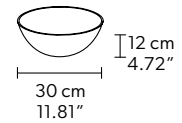

RAQAM Q5 BASIC BATCH A - MODULO 1 X 16

CE

TECHNICAL INFORMATION

Ø 291 cm / 114.56"
H 55 cm / 21.65"
W 60 kg / 132.28 lb

128 LED LIGHTS CRI>90
3000K - 192 W- 24960 Nominal lm
Dimmable PUSH or DMX on request.

Fixing: 1 x central bracket
35 x single steel cables.

The cup contains:
1 x driver
1 x control board

RAQAM Q5 BASIC BATCH B - MODULO 1 X 8

CE

TECHNICAL INFORMATION

Ø 170 cm / 66.92"
H 112 cm / 44.09"
W 32 kg / 70.54 lb

CE

TECHNICAL INFORMATION

Ø 250 cm / 98.42"
H 170 cm / 66.92"
W 60 kg / 132.28 lb

128 LED LIGHTS CRI>90
3000K - 192 W- 24960 Nominal lm
Dimmable PUSH or DMX on request.

Fixing: 1 x central bracket
35 x single steel cables.