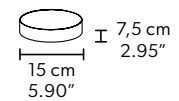

The box contains: 1 x control board