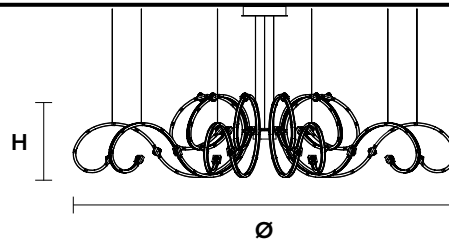

RAQAM Q5 BASIC BATCH E - MODULO 1 X 10

CE

TECHNICAL INFORMATIONS

Ø 266 cm / 104.72"
H 55 cm / 21.65"
W 38 kg / 83.77 lb

80 LED LIGHTS CRI>90
3000 K - 120 W - 15600 Nominal lm
DIMMABLE: PUSH + DMX on request.

Fixing: 1 x canopy
10 x single steel cables.

The canopy contains:
1 x driver
1 x control board