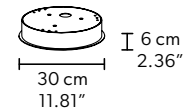

TECHNICAL INFORMATIONS

Ø 219 cm / 86.22"
H 200 cm / 78.74"
W 65 kg / 143.3 lb

220 LED LIGHTS CRI>90
3000K - 330 W- 42900 Nominal lm
Dimmable PUSH or DMX on request.

Fixing: 1 x canopy
30 x single steel cables.

The canopy contains: 1 x driver