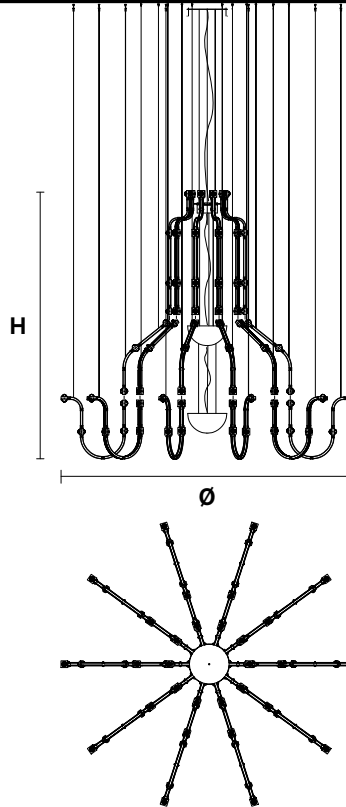

Design by: Marc Sadler

RAQAM Q4 BASIC BATCH A - MODULO 4 X 10 + MODULO 5 X 10 + MODULO 6 X 10

CE 

Struttura in metallo ricoperto in vetro, illuminazione LED.

Metal frame covered with glass, LED lighting system.

G03
Gold Frame
Transparent Glass

G04
Chrome Frame
Transparent Glass

G14
Burnished brass
Transparent Glass

TECHNICAL INFORMATIONS

Ø 219 cm / 86.22"
H 200 cm / 78.74"
W 65 kg / 143.3 lb

220 LED LIGHTS CRI>90
3000K - 330 W- 42900 Nominal lm
Dimmable PUSH or DMX on request.

Fixing: 1 x canopy
30 x single steel cables.

The canopy contains: 1 x driver

The box contains: 1 x control board

Each cup contains:
1 x driver
1 x control board