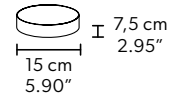

The box contains: 1 x control board