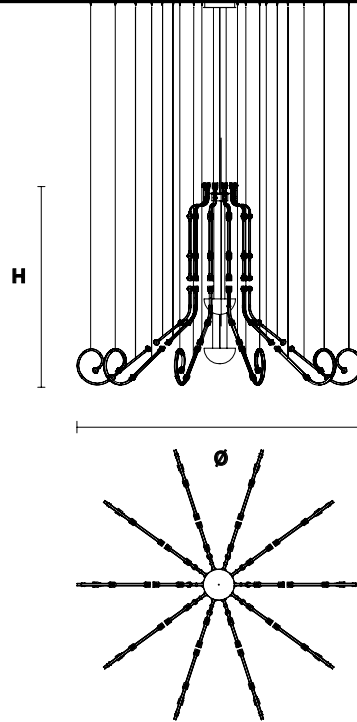

RAQAM Q3

Composition - Technical Info USA

MASIERO

Design by: Marc Sadler

RAQAM Q3 BASIC BATCH A - MODULO 2 X 10 + MODULO 5 X 10 + MODULO 6 X 10

CE 

Metal frame covered with glass, LED lighting system.

TECHNICAL INFORMATIONS

Ø 270 cm / 106.29"
H 192 cm / 75.59"
W 70 kg / 154.32lb

200 LED LIGHTS CRI>90
3000K - 300 W- 39000 Nominal lm
Dimmable PUSH or DMX on request.

Fixing: 1 x canopy
30 x single steel cables.

The canopy contains: 1 x driver

The box contains: 1 x control board

Each cup contains:
1 x driver
1 x control board

G03
Gold Frame
Transparent Glass

G04
Chrome Frame
Transparent Glass

G14
Burnished brass
Transparent Glass

 : for the US market, refer to the relevant price list.