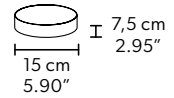

The box contains: 1 x control board