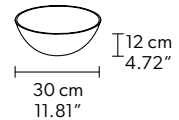

Each cup contains:
1 x driver
1 x control board

G03
Gold Frame
Transparent Glass