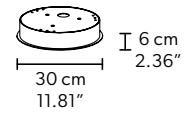

RAQAM Q3

Composition - Technical Info USA

MASIERO

Design by: Marc Sadler

RAQAM Q3 BASIC BATCH A - MODULO 2 X 10 + MODULO 5 X 10 + MODULO 6 X 10

CE 

Metal frame covered with glass, LED lighting system.

TECHNICAL INFORMATIONS

Ø 270 cm / 106.29"
H 192 cm / 75.59"
W 70 kg / 154.32lb

200 LED LIGHTS CRI>90
3000K - 300 W- 39000 Nominal lm
Dimmable PUSH or DMX on request.

Fixing: 1 x canopy
30 x single steel cables.

The canopy contains: 1 x driver