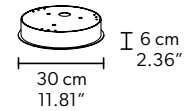

TECHNICAL INFORMATIONS

Ø 195 cm / 76.77"
H 121 cm / 47.63"
W 45 kg / 99.20 lb

140 LED LIGHTS CRI > 90
3000 K - 210 W - 27300 Nominal lm

Dimmable PUSH or DMX on request.

Fixing: 1 x canopy
30 x single steel cables.

The canopy contains: 1 x driver

The box contains: 1 x control board