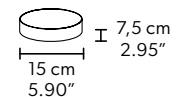

Each cup contains:
1 x driver
1 x control board