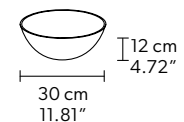

#### TECHNICAL INFORMATIONS

Ø 195 cm / 76.77"  
H 121 cm / 47.63"  
W 45 kg / 99.20 lb

140 LED LIGHTS CRI > 90  
3000 K - 210 W - 27300 Nominal lm

Dimmable PUSH or DMX on request.

**Fixing:** 1 x canopy  
30 x single steel cables.

#### TECHNICAL INFORMATIONS

Ø 195 cm / 76.77"  
H 173 cm / 68.11"  
W 65 kg / 143.3 lb

200 LED LIGHTS CRI > 90  
3000 K - 300 W - 39000 Nominal lm

Dimmable PUSH or DMX on request.

**Fixing:** 1 x canopy  
50 x single steel cables.

The canopy contains: 1 x driver

The box contains: 1 x control board

Each cup contains:  
1 x driver  
1 x control board

Ⓜ : for the US market, refer to the relevant price list.