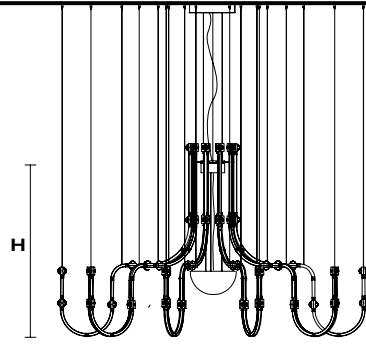

### RAQAM Q1 BASIC BATCH A - MODULO 3 X 10 + MODULO 4 X 10

CE

Metal frame covered with glass, LED lighting system.

#### TECHNICAL INFORMATIONS

Ø 195 cm / 76.77"  
H 121 cm / 47.63"  
W 45 kg / 99.20 lb

140 LED LIGHTS CRI > 90  
3000 K - 210 W - 27300 Nominal lm

Dimmable PUSH or DMX on request.

**Fixing:** 1 x canopy  
30 x single steel cables.

#### TECHNICAL INFORMATIONS

Ø 195 cm / 76.77"  
H 173 cm / 68.11"  
W 65 kg / 143.3 lb

200 LED LIGHTS CRI > 90  
3000 K - 300 W - 39000 Nominal lm

Dimmable PUSH or DMX on request.

**Fixing:** 1 x canopy  
50 x single steel cables.