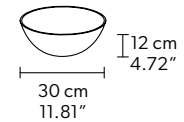

The cup contains:
1 x driver
1 x control board

G03
Gold Frame
Transparent Glass