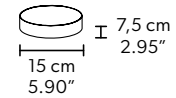

Design by: Marc Sadler

RAQAM Q1 BASIC BATCH A - MODULO 3 X 10 + MODULO 4 X 10

CE

TECHNICAL INFORMATIONS

Ø 195 cm / 76.77"
H 121 cm / 47.63"
W 45 kg / 99.20 lb

140 LED LIGHTS CRI > 90
3000 K - 210 W - 27300 Nominal lm

Dimmable PUSH or DMX on request.

Fixing: 1 x canopy
30 x single steel cables.

The canopy contains: 1 x driver

The box contains: 1 x control board

The cup contains:
1 x driver
1 x control board

RAQAM Q1 BASIC BATCH B - MODULO 3 X 10 + MODULO 4 X 10 + MODULO 3 X 10

CE

TECHNICAL INFORMATIONS

Ø 195 cm / 76.77"
H 173 cm / 68.11"
W 65 kg / 143.3 lb

200 LED LIGHTS CRI > 90
3000 K - 300 W - 39000 Nominal lm

Dimmable PUSH or DMX on request.

Fixing: 1 x canopy
50 x single steel cables.

The canopy contains: 1 x driver

The box contains: 1 x control board

Each cup contains:
1 x driver
1 x control board

Ⓜ : for the US market, refer to the relevant price list.