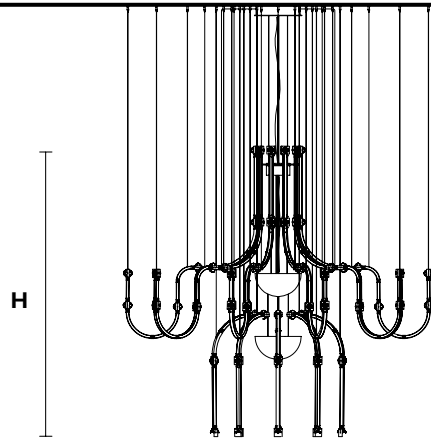

#### TECHNICAL INFORMATIONS

Ø 195 cm / 76.77"  
H 121 cm / 47.63"  
W 45 kg / 99.20 lb

140 LED LIGHTS CRI > 90  
3000 K - 210 W - 27300 Nominal lm

Dimmable PUSH or DMX on request.

**Fixing:** 1 x canopy  
30 x single steel cables.

The canopy contains: 1 x driver

The box contains: 1 x control board

The cup contains:  
1 x driver  
1 x control board

**G03**  
Gold Frame  
Transparent Glass

**G04**  
Chrome Frame  
Transparent Glass

**G14**  
Burnished brass  
Transparent Glass

### RAQAM Q1 BASIC BATCH B - MODULO 3 X 10 + MODULO 4 X 10 + MODULO 3 X 10

CE

#### TECHNICAL INFORMATIONS

Ø 195 cm / 76.77"  
H 173 cm / 68.11"  
W 65 kg / 143.3 lb

200 LED LIGHTS CRI > 90  
3000 K - 300 W - 39000 Nominal lm

Dimmable PUSH or DMX on request.

**Fixing:** 1 x canopy  
50 x single steel cables.