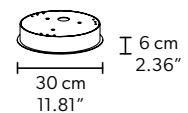

TECHNICAL INFORMATIONS

Ø 195 cm / 76.77"
H 173 cm / 68.11"
W 65 kg / 143.3 lb

200 LED LIGHTS CRI > 90
3000 K - 300 W - 39000 Nominal lm

Dimmable PUSH or DMX on request.

Fixing: 1 x canopy
50 x single steel cables.

The canopy contains: 1 x driver

The box contains: 1 x control board