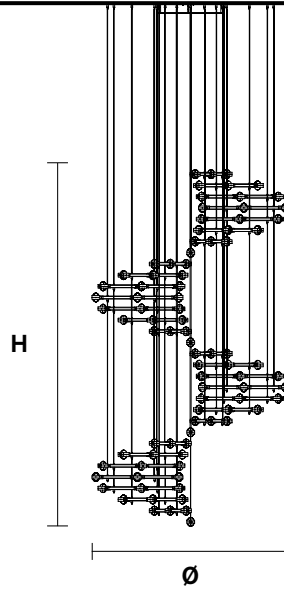

Design by: Marc Sadler

RAQAM P4 BASIC BATCH A - MODULO 7 X 32

CE 

Metal frame covered with glass, LED lighting system.

G03
Gold Frame
Transparent Glass

G04
Chrome Frame
Transparent Glass

G14
Burnished brass
Transparent Glass

TECHNICAL INFORMATIONS

Ø 126 cm / 49.60"
H 223 cm / 87.79"
W 42 kg / 92.59 lb

192 LED LIGHTS CRI > 90
3000 K - 288W- 37440 Nominal lm

Dimmable PUSH or DMX on request.

Fixing: 1 x canopy
32 x single steel cables.

The canopy contains:
2 x drivers
2 x control boards