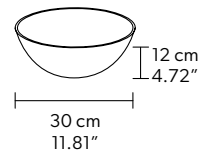

TECHNICAL INFORMATION

Ø 220 cm / 86.61"
H 47 cm / 18.50"
W 17 kg / 37.47 lb

48 LED LIGHTS CRI > 90
3000 K - 72W- 9360 Nominal lmx
Dimmable PUSH or DMX on request.

Fixing: 1 x central bracket
19 x single steel cables.

The cup contains:
1 x driver
1 x control board