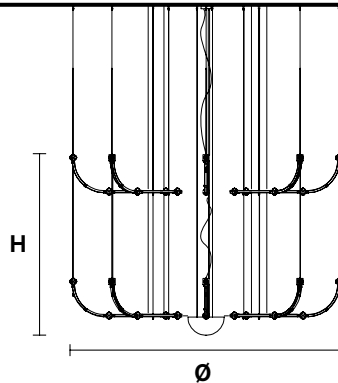

#### TECHNICAL INFORMATION

**Ø** 220 cm / 86.61"  
**H** 47 cm / 18.50"  
**W** 17 kg / 37.47 lb

48 LED LIGHTS CRI > 90  
3000 K - 72W- 9360 Nominal lmx  
Dimmable PUSH or DMX on request.

**Fixing:** 1 x central bracket  
19 x single steel cables.

#### TECHNICAL INFORMATION

**Ø** 220 cm / 86.61"  
**H** 147 cm / 57.87"  
**W** 26 kg / 57.32 lb

96 LED LIGHTS CRI > 90  
3000 K - 144W- 18720 Nominal lm  
Dimmable PUSH or DMX on request.

**Fixing:** 1 x central bracket  
19 x single steel cables.

#### TECHNICAL INFORMATIONS

**Ø** 220 cm / 86.61"  
**H** 946 cm / 372.44"  
**W** 135 kg / 297.62 lb

480 LED LIGHTS - CRI > 90  
 3000 K - 720W- 93600 Nominal lm

Dimmable PUSH or DMX on request.

**Fixing:** 1 x central bracket  
 19 x single steel cables.