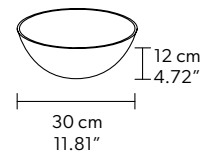

Any additional element requires one additional cup with driver and control board.