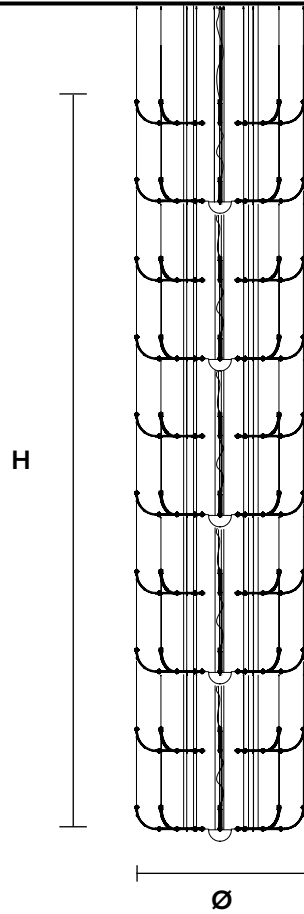

#### TECHNICAL INFORMATION

**Ø** 220 cm / 86.61"  
**H** 47 cm / 18.50"  
**W** 17 kg / 37.47 lb

48 LED LIGHTS CRI > 90  
3000 K - 72W- 9360 Nominal lmx  
Dimmable PUSH or DMX on request.

**Fixing:** 1 x central bracket  
19 x single steel cables.

#### TECHNICAL INFORMATION

**Ø** 220 cm / 86.61"  
**H** 147 cm / 57.87"  
**W** 26 kg / 57.32 lb

96 LED LIGHTS CRI > 90  
3000 K - 144W- 18720 Nominal lm  
Dimmable PUSH or DMX on request.

**Fixing:** 1 x central bracket  
19 x single steel cables.

#### TECHNICAL INFORMATIONS

**Ø** 220 cm / 86.61"  
**H** 946 cm / 372.44"  
**W** 135 kg / 297.62 lb

480 LED LIGHTS - CRI > 90  
 3000 K - 720W- 93600 Nominal lm

Dimmable PUSH or DMX on request.

**Fixing:** 1 x central bracket  
 19 x single steel cables.

The cup contains:  
 1 x driver  
 1 x control board

Any additional element requires one additional cup with driver and control board.

**G03**  
 Gold Frame  
 Transparent Glass

**G04**  
 Chrome Frame  
 Transparent Glass