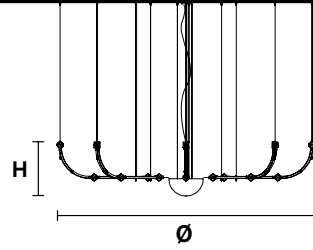

#### TECHNICAL INFORMATION

**Ø** 220 cm / 86.61"  
**H** 47 cm / 18.50"  
**W** 17 kg / 37.47 lb

48 LED LIGHTS CRI > 90  
3000 K - 72W- 9360 Nominal lmx  
Dimmable PUSH or DMX on request.

**Fixing:** 1 x central bracket  
19 x single steel cables.

#### TECHNICAL INFORMATION

**Ø** 220 cm / 86.61"  
**H** 147 cm / 57.87"  
**W** 26 kg / 57.32 lb

96 LED LIGHTS CRI > 90  
3000 K - 144W- 18720 Nominal lm  
Dimmable PUSH or DMX on request.

**Fixing:** 1 x central bracket  
19 x single steel cables.

#### TECHNICAL INFORMATIONS

**Ø** 220 cm / 86.61"  
**H** 946 cm / 372.44"  
**W** 135 kg / 297.62 lb

480 LED LIGHTS - CRI > 90  
 3000 K - 720W- 93600 Nominal lm

Dimmable PUSH or DMX on request.

**Fixing:** 1 x central bracket  
 19 x single steel cables.