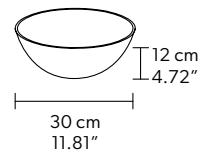

TECHNICAL INFORMATION

Ø 220 cm / 86.61"
H 147 cm / 57.87"
W 26 kg / 57.32 lb

96 LED LIGHTS CRI > 90
3000 K - 144W- 18720 Nominal lm
Dimmable PUSH or DMX on request.

Fixing: 1 x central bracket
19 x single steel cables.

The cup contains:
1 x driver
1 x control board