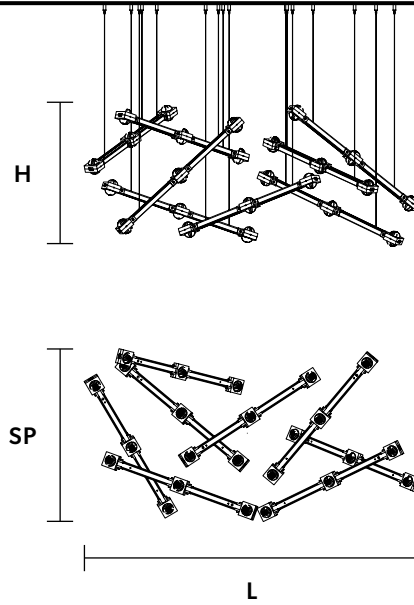

## Composition - Technical Info USA

# MASIERO

RAQAM N7 BASIC BATCH A - MODULO 7 X 8

CE 

Metal frame covered with glass, LED lighting system.

### TECHNICAL INFORMATION

**L** 117 cm / 46.06"  
**SP** 60 cm / 23.62"  
**H** 50 cm / 19.68"  
**W** 12 kg / 26.45 lb

48 LED x 72W CRI>90  
3000 K - 9360 Nominal lm  
DIMMABLE: PUSH + DMX on request.

### Fixing:

16 x single steel cables.  
8 x main power supply  
(1 driver + 1 control board recessed)

**G03**  
Gold Frame  
Transparent Glass

**G04**  
Chrome Frame  
Transparent Glass

**G14**  
Burnished brass  
Transparent Glass