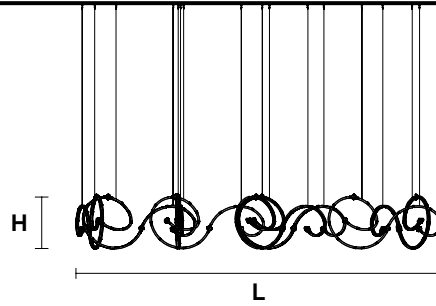

RAQAM N6

Composition - Technical Info USA

MASIERO

Design by: Marc Sadler

Metal frame covered with glass, LED lighting system.

G03
Gold Frame
Transparent Glass

G04
Chrome Frame
Transparent Glass

G14
Burnished brass
Transparent Glass

RAQAM N6 BASIC BATCH A - MODULO 1 X 8

CE

TECHNICAL INFORMATION

L 369x290cm / 145.27"x114.17"
H 57 cm / 22.44"
W 27 kg / 59.52 lb

64 LED LIGHTS CRI > 90
3000 K - 96W - 12480 Nominal lm
Dimmable PUSH or DMX on request.

Fixing:

16 x single steel cables.
8 x main power supply
(1 driver + 1 control board recessed)

RAQAM N6 BASIC BATCH B - MODULO 1 X 16

CE

TECHNICAL INFORMATION

L 500x580cm / 196.85"x228.34"
H 57 cm / 22.44"
W 52 kg / 114.64 lb