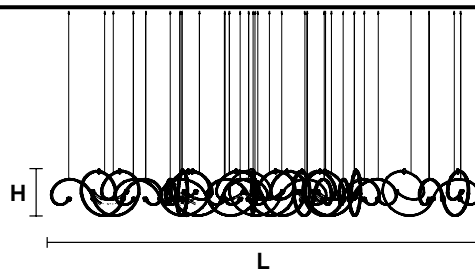

RAQAM N6 BASIC BATCH B - MODULO 1 X 16

CE

TECHNICAL INFORMATION

L 500x580cm / 196.85"x228.34"
H 57 cm / 22.44"
W 52 kg / 114.64 lb

128 LED LIGHTS CRI > 90
3000 K - 192 W - 24960- Nominal lm
Dimmable PUSH or DMX on request.

Fixing:

32 x single steel cables.
16 x main power supply
(1 driver + 1 control board recessed)

: for the US market, refer to the relevant price list.