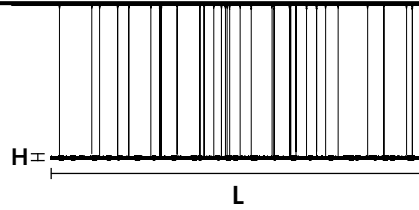

RAQAM N5

Composition - Technical Info USA

MASIERO

Design by: Marc Sadler

RAQAM N5 BASIC BATCH A - MODULO 1 X 16

CE 

Metal frame covered with glass, LED lighting system.

TECHNICAL INFORMATION

Ø 450x260 cm / 177.16" x 102.36"
H 5 cm / 1.96"
W 50 cm / 114.64 lb

128 LED LIGHTS CRI > 90
3000K - 192 W - 24960 Nominal Lm
Dimmable PUSH or DMX on request.

Fixing:

48 x single steel cables.
16 x main power supply
(1 driver + 1 control board recessed)