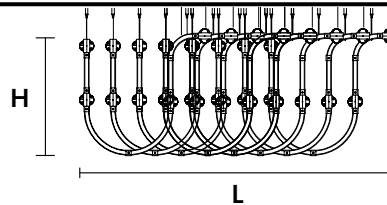

L 90 x 145 cm / 35.43" x 57.08"
H 48 cm / 18.89"
W 14 kg / 30.86 lb

64 LED LIGHTS CRI > 90
3000 K - 96 W - 12480 Nominal lm
Dimmable PUSH or DMX on request.

Fixing:

16 x single steel cables.
8 x main power supply
(1 driver + 1 control board recessed)

G03
Gold Frame
Transparent Glass

G04
Chrome Frame
Transparent Glass

G14
Burnished brass
Transparent Glass

RAQAM N4 BASIC BATCH B - MODULO 4 X 16

CE 

TECHNICAL INFORMATION

L 100 x 305 cm / 39.37" x 118.89"
H 48 cm / 18.89"
W 26 kg / 57.32 lb

128 LED LIGHTS CRI > 90
3000 K - 192 W - 24960 Nominal lm
Dimmable PUSH or DMX on request.

Fixing:

32 x single steel cables.
16 x main power supply
(1 driver + 1 control board recessed)

 : for the US market, refer to the relevant price list.