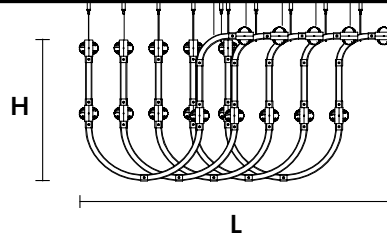

RAQAM N4

Composition - Technical Info USA

MASIERO

Design by: Marc Sadler

RAQAM N4 BASIC BATCH A - MODULO 4 X 8

CE 

Metal frame covered with glass,
LED lighting system.

TECHNICAL INFORMATION

L 90 x 145 cm / 35.43" x 57.08"
H 48 cm / 18.89"
W 14 kg / 30.86 lb

64 LED LIGHTS CRI > 90
3000 K - 96 W - 12480 Nominal lm
Dimmable PUSH or DMX on request.

Fixing:

16 x single steel cables.
8 x main power supply
(1 driver + 1 control board recessed)

G03
Gold Frame
Transparent Glass

G04
Chrome Frame
Transparent Glass

G14
Burnished brass
Transparent Glass

RAQAM N4 BASIC BATCH B - MODULO 4 X 16

CE 

TECHNICAL INFORMATION

L 100 x 305 cm / 39.37" x 118.89"
H 48 cm / 18.89"
W 26 kg / 57.32 lb