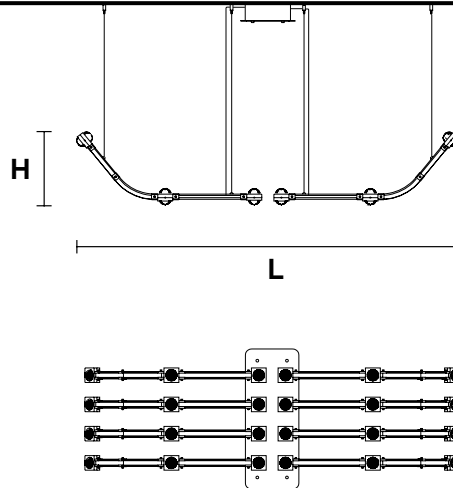

Design by: Marc Sadler

Metal frame covered with glass, LED lighting system.

G03
Gold Frame
Transparent Glass

G04
Chrome Frame
Transparent Glass

G14
Burnished brass
Transparent Glass

RAQAM N3 BASIC BATCH A - MODULO 5 X 8

CE

TECHNICAL INFORMATION

L 125 x 35 cm / 49.21" x 13.77"
H 25 cm / 9.84"
W 15 kg / 33.06 lb

48 LED LIGHTS CRI > 90
3000 K - 72 W - 9360 Nominal lm
Dimmable PUSH or DMX on request.

Fixing: 1 x canopy
16 x single steel cables.
The canopy contains:
1 x driver
1 x control board

RAQAM N3 BASIC BATCH B - MODULO 5 X 16

CE

TECHNICAL INFORMATION

L 125 x 75 cm / 49.21" x 29.52"
H 25 cm / 9.84"
W 25 kg / 55.11 lb

96 LED LIGHTS CRI > 90
3000 K - 144 W - 18720 Nominal lm
Dimmable PUSH or DMX on request.

Fixing: 1 x canopy
32 x single steel cables.
The canopy contains:
1 x driver
1 x control board

: for the US market, refer to the relevant price list.