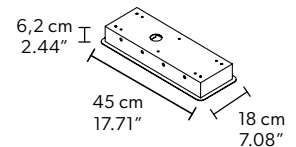

TECHNICAL INFORMATION

L 125 x 75 cm / 49.21" x 29.52"
H 25 cm / 9.84"
W 25 kg / 55.11 lb

96 LED LIGHTS CRI > 90
3000 K - 144 W - 18720 Nominal lm
Dimmable PUSH or DMX on request.

Fixing: 1 x canopy
32 x single steel cables.
The canopy contains:
1 x driver
1 x control board