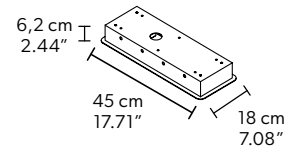

CE

TECHNICAL INFORMATION

L 125 x 35 cm / 49.21" x 13.77"
H 25 cm / 9.84"
W 15 kg / 33.06 lb

48 LED LIGHTS CRI > 90
3000 K - 72 W - 9360 Nominal lm
Dimmable PUSH or DMX on request.

Fixing: 1 x canopy
16 x single steel cables.
The canopy contains:
1 x driver
1 x control board

RAQAM N3 BASIC BATCH B - MODULO 5 X 16

CE

TECHNICAL INFORMATION

L 125 x 75 cm / 49.21" x 29.52"
H 25 cm / 9.84"
W 25 kg / 55.11 lb

96 LED LIGHTS CRI > 90
3000 K - 144 W - 18720 Nominal lm
Dimmable PUSH or DMX on request.