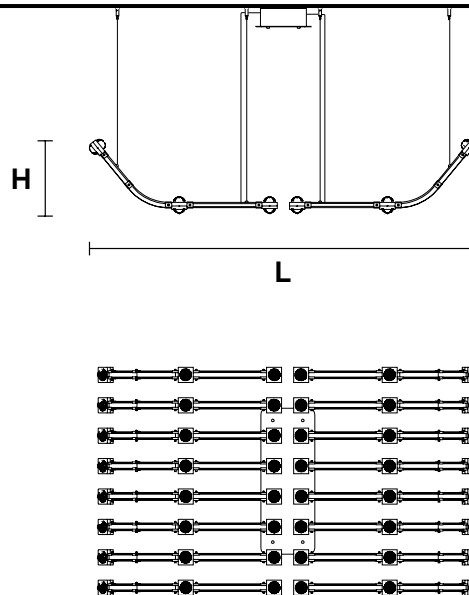

CE

TECHNICAL INFORMATION

L 125 x 35 cm / 49.21" x 13.77"
H 25 cm / 9.84"
W 15 kg / 33.06 lb

48 LED LIGHTS CRI > 90
3000 K - 72 W - 9360 Nominal lm
Dimmable PUSH or DMX on request.

Fixing: 1 x canopy
16 x single steel cables.
The canopy contains:
1 x driver
1 x control board

RAQAM N3 BASIC BATCH B - MODULO 5 X 16

CE

TECHNICAL INFORMATION

L 125 x 75 cm / 49.21" x 29.52"
H 25 cm / 9.84"
W 25 kg / 55.11 lb

96 LED LIGHTS CRI > 90
3000 K - 144 W - 18720 Nominal lm
Dimmable PUSH or DMX on request.

Fixing: 1 x canopy
32 x single steel cables.
The canopy contains:
1 x driver
1 x control board

: for the US market, refer to the relevant price list.