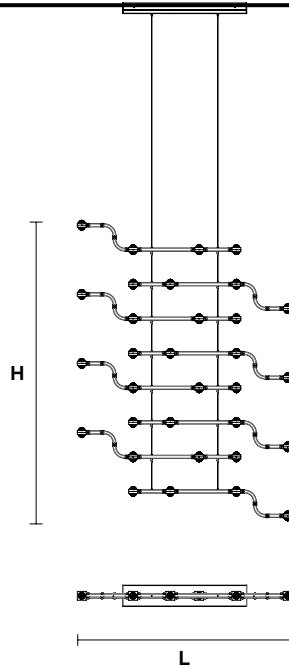

Fixing: 1 x canopy
 4 x single steel cables.
 The canopy contains:
 1 x driver
 1 x control board

G03
 Gold Frame
 Transparent Glass

G04
 Chrome Frame
 Transparent Glass

G14
 Burnished brass
 Transparent Glass

Fixing: 1 x canopy
 4 x single steel cables.
 The canopy contains:
 1 x driver
 1 x control board

: for the US market, refer to the relevant price list.

Design by: Marc Sadler

RAQAM N2 BASIC BATCH B8 - MODULO 6 X 8

Metal frame covered with glass, LED lighting system.

G03
Gold Frame
Transparent Glass

G04
Chrome Frame
Transparent Glass

G14
Burnished brass
Transparent Glass

TECHNICAL INFORMATIONS

L 121,3 cm / 47.75"
H 155cm / 61.02 "
W 16 kg / 35.27 lb

L 121,3 cm / 47.75"
H 311 cm / 112.44"
W 28 cm / 61.72 lb

128 LED LIGHTS CRI > 90
3000 K - 192 W - 24960 Nominal lm
Dimmable PUSH or DMX on request.

Fixing: 1 x canopy.
The canopy contains:
1 x driver
1 x control board