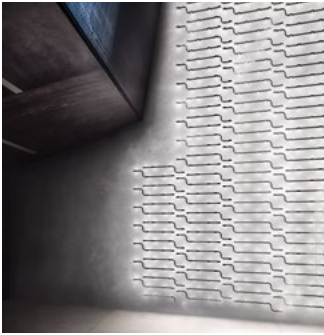

Design by: Marc Sadler

RAQAM N2 BASIC BATCH B8 - MODULO 6 X 8

Metal frame covered with glass, LED lighting system.