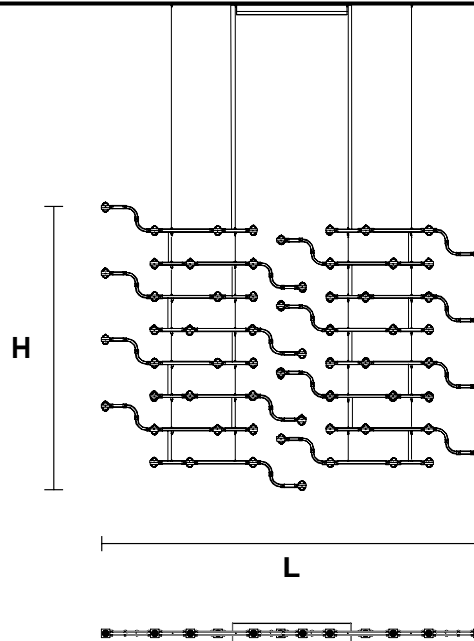

Fixing: 1 x canopy
 4 x single steel cables.
 The canopy contains:
 1 x driver
 1 x control board

G03
 Gold Frame
 Transparent Glass

G04
 Chrome Frame
 Transparent Glass

G14
 Burnished brass
 Transparent Glass

RAQAM N2 BASIC BATCH A16 - MODULO 6 X 16

CE

TECHNICAL INFORMATIONS

L 224,6 cm / 88.42"
H 155 cm / 61.02"
W 28 kg / 61.72 lb

128 LED LIGHTS CRI > 90
 3000 K - 192 W- 24960 Nominal lm
 Dimmable PUSH or DMX on request.

Fixing: 1 x canopy
 4 x single steel cables.
 The canopy contains:
 1 x driver
 1 x control board

: for the US market, refer to the relevant price list.

Design by: Marc Sadler

RAQAM N2 BASIC BATCH B8 - MODULO 6 X 8

Metal frame covered with glass, LED lighting system.

G03
Gold Frame
Transparent Glass

G04
Chrome Frame
Transparent Glass

G14
Burnished brass
Transparent Glass

TECHNICAL INFORMATIONS

L 121,3 cm / 47.75"
H 155cm / 61.02 "
W 16 kg / 35.27 lb