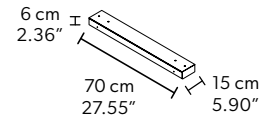

TECHNICAL INFORMATIONS

L 121,3 cm / 47.75"
H 155cm / 61.02 "
W 16 kg / 35.27 lb

64 LED LIGHTS CRI > 90
3000 K - 96 W - 12480 Nominal lm
Dimmable PUSH or DMX on request.

Fixing: 1 x canopy.
The canopy contains:
1 x driver
1 x control board