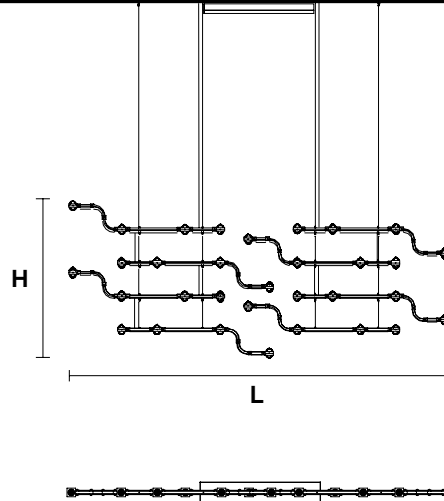

Design by: Marc Sadler

Metal frame covered with glass, LED lighting system.

RAQAM N2 BASIC BATCH A8 - MODULO 6 X 8

CE

TECHNICAL INFORMATIONS

L 224,6 cm / 88.42"
H 76 cm / 29.92"
W 16 kg / 35.27 lb

64 LED LIGHTS CRI > 90
 3000 K - 96 W- 12480- Nominal lm
 Dimmable PUSH or DMX on request.

Fixing: 1 x canopy
 4 x single steel cables.
 The canopy contains:
 1 x driver
 1 x control board

G03
 Gold Frame
 Transparent Glass

G04
 Chrome Frame
 Transparent Glass

G14
 Burnished brass
 Transparent Glass

Fixing: 1 x canopy
 4 x single steel cables.
 The canopy contains:
 1 x driver
 1 x control board

: for the US market, refer to the relevant price list.

Design by: Marc Sadler

RAQAM N2 BASIC BATCH B8 - MODULO 6 X 8

Metal frame covered with glass, LED lighting system.

G03
Gold Frame
Transparent Glass

G04
Chrome Frame
Transparent Glass

G14
Burnished brass
Transparent Glass

TECHNICAL INFORMATIONS

L 121,3 cm / 47.75"
H 155cm / 61.02 "
W 16 kg / 35.27 lb