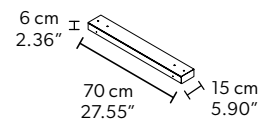

Metal frame covered with glass, LED lighting system.

G03
Gold Frame
Transparent Glass

G04
Chrome Frame
Transparent Glass

G14
Burnished brass
Transparent Glass

TECHNICAL INFORMATIONS

L 121,3 cm / 47.75"
H 155cm / 61.02 "
W 16 kg / 35.27 lb

L 121,3 cm / 47.75"
H 311 cm / 112.44"
W 28 cm / 61.72 lb

128 LED LIGHTS CRI > 90
3000 K - 192 W - 24960 Nominal lm
Dimmable PUSH or DMX on request.

Fixing: 1 x canopy.
The canopy contains:
1 x driver
1 x control board