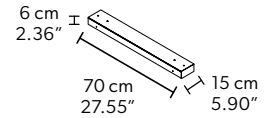

G03
Gold Frame
Transparent Glass