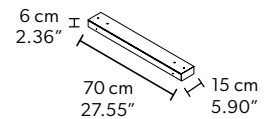

: for the US market, refer to the relevant price list.