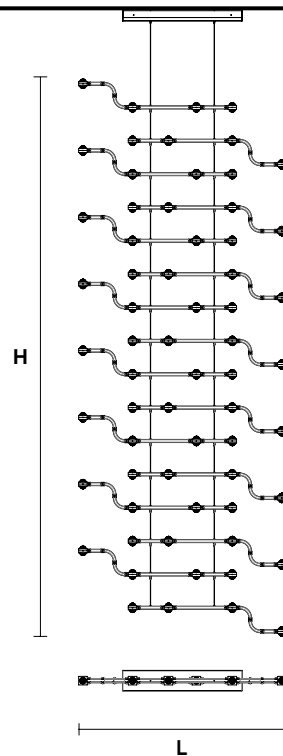

RAQAM N2 BASIC BATCH B16 - MODULO 6 X 16

TECHNICAL INFORMATIONS

L 121,3 cm / 47.75"
H 311 cm / 112.44"
W 28 cm / 61.72 lb

128 LED LIGHTS CRI > 90
3000 K - 192 W - 24960 Nominal lm
Dimmable PUSH or DMX on request.

Fixing: 1 x canopy.
The canopy contains:
1 x driver
1 x control board

Ⓜ : for the US market, refer to the relevant price list.