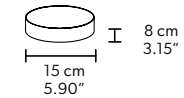

Design by: Marc Sadler

RAQAM M7 BASIC BATCH A - MODULO 2 X 20 + MODULO 7 X 10

CE

TECHNICAL INFORMATIONS

Ø 62 cm / 24.40"
H 263 cm / 103.54"
W 62 kg / 136.68 lb

220 LED LIGHTS CRI > 90
3000 K - 330 W - 42900 Nominal lm
Dimmable PUSH or DMX on request.

Fixing: 1 x canopy.
10x single steel cables

The canopy contains:
2 x drivers

Each box contains:
1 x control board.

Any additional element made of module 7x10, requires one additional cup with driver and control board.

RAQAM M7 ADDITIONAL ELEMENT TO INCREASE THE OVERALL HEIGHT - MODULO 7 X 10

CE

TECHNICAL INFORMATIONS

Ø 62 cm / 24.40"
H 58 cm / 22.85"
W 18 kg / 39.68 lb

60 LED LIGHTS CRI > 90
3000 K - 90W - 11700 Nominal lm
Dimmable PUSH or DMX on request.

Any additional element made of module 7x10, requires one additional cup with driver and control board.

: for the US market, refer to the relevant price list.