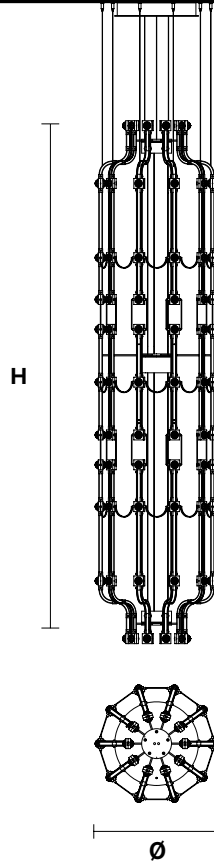

Design by: Marc Sadler

RAQAM M7 BASIC BATCH A - MODULO 2 X 20 + MODULO 7 X 10

CE 

Metal frame covered with glass, LED lighting system.

G03
Gold Frame
Transparent Glass

G04
Chrome Frame
Transparent Glass

G14
Burnished brass
Transparent Glass

TECHNICAL INFORMATIONS

Ø 62 cm / 24.40"
H 263 cm / 103.54"
W 62 kg / 136.68 lb

220 LED LIGHTS CRI > 90
3000 K - 330 W - 42900 Nominal lm
Dimmable PUSH or DMX on request.

Fixing: 1 x canopy.
10x single steel cables

The canopy contains:
2 x drivers

Each box contains:
1 x control board.

Any additional element made of module 7x10, requires one additional cup with driver and control board.

RAQAM M7 ADDITIONAL ELEMENT TO INCREASE THE OVERALL HEIGHT - MODULO 7 X 10

CE 

TECHNICAL INFORMATIONS

Ø 62 cm / 24.40"
H 58 cm / 22.85"
W 18 kg / 39.68 lb

60 LED LIGHTS CRI > 90
3000 K - 90W - 11700 Nominal lm
Dimmable PUSH or DMX on request.

Any additional element made of module 7x10, requires one additional cup with driver and control board.