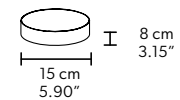

TECHNICAL INFORMATIONS

Ø 62 cm / 24.40"
H 263 cm / 103.54"
W 62 kg / 136.68 lb

220 LED LIGHTS CRI > 90
3000 K - 330 W - 42900 Nominal lm
Dimmable PUSH or DMX on request.

Fixing: 1 x canopy.
10x single steel cables

CE 

TECHNICAL INFORMATIONS

Ø 62 cm / 24.40"
H 58 cm / 22.85"
W 18 kg / 39.68 lb

60 LED LIGHTS CRI > 90
3000 K - 90W - 11700 Nominal lm
Dimmable PUSH or DMX on request.

Any additional element made of module 7x10, requires one additional cup with driver and control board.