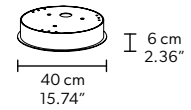

TECHNICAL INFORMATIONS

Ø 62 cm / 24.40"
H 263 cm / 103.54"
W 62 kg / 136.68 lb

220 LED LIGHTS CRI > 90
3000 K - 330 W - 42900 Nominal lm
Dimmable PUSH or DMX on request.

Fixing: 1 x canopy.
10x single steel cables

The canopy contains:
2 x drivers

Each box contains:
1 x control board.