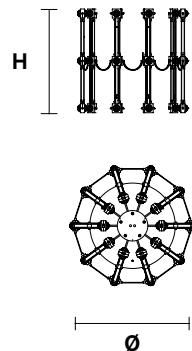

Design by: Marc Sadler

RAQAM M7 BASIC BATCH A - MODULO 2 X 20 + MODULO 7 X 10

CE 

Metal frame covered with glass, LED lighting system.

G03
Gold Frame
Transparent Glass

G04
Chrome Frame
Transparent Glass

G14
Burnished brass
Transparent Glass

TECHNICAL INFORMATIONS

Ø 62 cm / 24.40"
H 263 cm / 103.54"
W 62 kg / 136.68 lb

220 LED LIGHTS CRI > 90
3000 K - 330 W - 42900 Nominal lm
Dimmable PUSH or DMX on request.

Fixing: 1 x canopy.
10x single steel cables

The canopy contains:
2 x drivers

Each box contains:
1 x control board.

Any additional element made of module 7x10, requires one additional cup with driver and control board.

RAQAM M7 ADDITIONAL ELEMENT TO INCREASE THE OVERALL HEIGHT - MODULO 7 X 10

CE 

TECHNICAL INFORMATIONS

Ø 62 cm / 24.40"
H 58 cm / 22.85"
W 18 kg / 39.68 lb

60 LED LIGHTS CRI > 90
3000 K - 90W - 11700 Nominal lm
Dimmable PUSH or DMX on request.

Any additional element made of module 7x10, requires one additional cup with driver and control board.