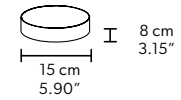

Any additional element made of module 7x10, requires one additional cup with driver and control board.