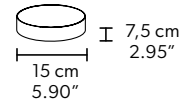

Ø 60 cm / 23.62"
H 200 cm / 78.74"
W 45 kg / 99.20 lb

160 LED LIGHT CRI > 90
3000K - 240W - 31200 Nominal lm
Dimmable PUSH + DMX on request.

Fixing 1 x canopy

The canopy contains:
2 x driver

The box contains:
1 x control board