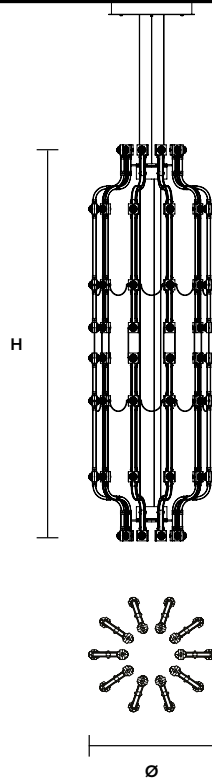

RAQAM M6

Composition - Technical Info USA

MASIERO

Design by: Marc Sadler

RAQAM M6 BASIC BATCH A - MODULO 6 X 20

CE 

Metal frame covered with glass, LED lighting system.

TECHNICAL INFORMATIONS

Ø 60 cm / 23.62"
H 200 cm / 78.74"
W 45 kg / 99.20 lb

160 LED LIGHT CRI > 90
3000K - 240W - 31200 Nominal lm
Dimmable PUSH + DMX on request.

Fixing 1 x canopy

The canopy contains:
2 x driver

The box contains:
1 x control board

G03
Gold Frame
Transparent Glass

G04
Chrome Frame
Transparent Glass

G14
Burnished brass
Transparent Glass

 : for the US market, refer to the relevant price list.