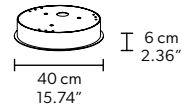

Ø 60 cm / 23.62"
H 200 cm / 78.74"
W 45 kg / 99.20 lb

160 LED LIGHT CRI > 90
3000K - 240W - 31200 Nominal lm
Dimmable PUSH + DMX on request.

Fixing 1 x canopy

The canopy contains:
2 x driver

The box contains:
1 x control board