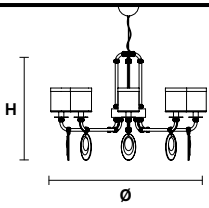

Family

Suspension

Applique

Standard cables for all suspensions

OLYMPIA RD 8

Ø 92 cm / 36.22"
H 64 cm / 25.19"

USA 8×E12×40 W max
(not included)

Paralumi/Shade SHA/14/IV

OLYMPIA RD 12

Ø 140 cm / 55.11"
H 67 cm / 26.37"

USA 12×E12×40 W max
(not included)

Paralumi/Shade SHA/14/IV

OLYMPIA RD 15

Ø 105 cm / 41.33"
H 84 cm / 33.07"

USA 15×E12×40 W max
(not included)

Paralumi/Shade SHA/14/IV