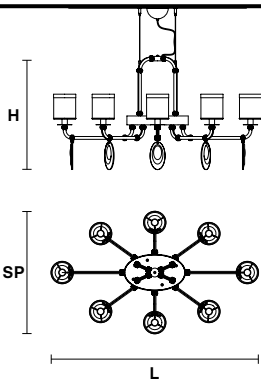

Family

Suspension

Applique

Standard cables for all suspensions

OLYMPIA RD 8

Ø 92 cm / 36.22"
H 64 cm / 25.19"

USA 8×E12×40 W max
(not included)

Paralumi/Shade SHA/14/IV

OLYMPIA RD 12

Ø 140 cm / 55.11"
H 67 cm / 26.37"

USA 12×E12×40 W max
(not included)

Paralumi/Shade SHA/14/IV

OLYMPIA RD 15

Ø 105 cm / 41.33"
H 84 cm / 33.07"

USA 15×E12×40 W max
(not included)

Paralumi/Shade SHA/14/IV

OLYMPIA ELLIPSE 8

L 120 cm / 47.24"
SP 70 cm / 27.55"
H 64 cm / 25.19"

USA 8×E12×40 W max
(not included)

Paralumi/Shade SHA/14/IV

OLYMPIA ELLIPSE 12

L 160 cm / 62.99"
SP 90 cm / 35.43"
H 64 cm / 25.19"

USA 12×E12×40 W max
(not included)

Paralumi/Shade SHA/14/IV

OLYMPYA A1

OLYMPYA A2

L 12.5 cm / 4.92"
SP 18 cm / 7.08"
H 38 cm / 14.96"

L 31 cm / 12.20"
SP 16 cm / 6.29"
H 38 cm / 14.96"

USA 1×E12×40 W max
(not included)

USA 2×E12×40 W max
(not included)