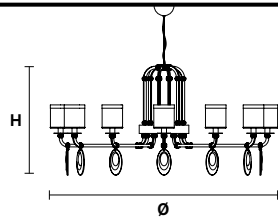

Family

Suspension

Applique

Standard cables for all suspensions

OLYMPIA RD 8

Ø 92 cm / 36.22"
H 64 cm / 25.19"

USA 8×E12×40 W max
(not included)

Paralumi/Shade SHA/14/IV

OLYMPIA RD 12

Ø 140 cm / 55.11"
H 67 cm / 26.37"

USA 12×E12×40 W max
(not included)

Paralumi/Shade SHA/14/IV

OLYMPIA RD 15

Ø 105 cm / 41.33"
H 84 cm / 33.07"

USA 15×E12×40 W max
(not included)

Paralumi/Shade SHA/14/IV

OLYMPIA ELLIPSE 8

L 120 cm / 47.24"
SP 70 cm / 27.55"
H 64 cm / 25.19"

USA 8×E12×40 W max
(not included)

Paralumi/Shade SHA/14/IV

OLYMPIA ELLIPSE 12

L 160 cm / 62.99"
SP 90 cm / 35.43"
H 64 cm / 25.19"

USA 12×E12×40 W max
(not included)

Paralumi/Shade SHA/14/IV

OLYMPYA A1

OLYMPYA A2

L 12.5 cm / 4.92"
SP 18 cm / 7.08"
H 38 cm / 14.96"

L 31 cm / 12.20"
SP 16 cm / 6.29"
H 38 cm / 14.96"

USA 1×E12×40 W max
(not included)

USA 2×E12×40 W max
(not included)