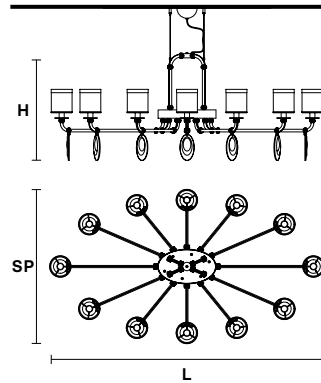

Family

Suspension

Applique

Standard cables for all suspensions

OLYMPIA RD 8

Ø 92 cm / 36.22"
H 64 cm / 25.19"

USA 8×E12×40 W max
(not included)

Paralumi/Shade SHA/14/IV

OLYMPIA RD 12

Ø 140 cm / 55.11"
H 67 cm / 26.37"

USA 12×E12×40 W max
(not included)

Paralumi/Shade SHA/14/IV

OLYMPIA RD 15

Ø 105 cm / 41.33"
H 84 cm / 33.07"

USA 15×E12×40 W max
(not included)

Paralumi/Shade SHA/14/IV

OLYMPIA ELLIPSE 8

L 120 cm / 47.24"
SP 70 cm / 27.55"
H 64 cm / 25.19"

USA 8×E12×40 W max
(not included)

Paralumi/Shade SHA/14/IV

OLYMPIA ELLIPSE 12

L 160 cm / 62.99"
SP 90 cm / 35.43"
H 64 cm / 25.19"

USA 12×E12×40 W max
(not included)

Paralumi/Shade SHA/14/IV

OLYMPYA A1

OLYMPYA A2

L 12.5 cm / 4.92"
SP 18 cm / 7.08"
H 38 cm / 14.96"

L 31 cm / 12.20"
SP 16 cm / 6.29"
H 38 cm / 14.96"

USA 1×E12×40 W max
(not included)

USA 2×E12×40 W max
(not included)