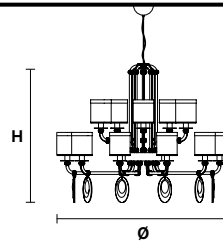

Family

Suspension

Applique

Standard cables for all suspensions

OLYMPIA RD 8

Ø 92 cm / 36.22"
H 64 cm / 25.19"

USA 8×E12×40 W max
(not included)

Paralumi/Shade SHA/14/IV

OLYMPIA RD 12

Ø 140 cm / 55.11"
H 67 cm / 26.37"

USA 12×E12×40 W max
(not included)

Paralumi/Shade SHA/14/IV

OLYMPIA RD 15

Ø 105 cm / 41.33"
H 84 cm / 33.07"

USA 15×E12×40 W max
(not included)

Paralumi/Shade SHA/14/IV

OLYMPIA ELLIPSE 8

L 120 cm / 47.24"
SP 70 cm / 27.55"
H 64 cm / 25.19"

USA 8×E12×40 W max
(not included)

Paralumi/Shade SHA/14/IV

OLYMPIA ELLIPSE 12

L 160 cm / 62.99"
SP 90 cm / 35.43"
H 64 cm / 25.19"

USA 12×E12×40 W max
(not included)

Paralumi/Shade SHA/14/IV

OLYMPYA A1

OLYMPYA A2

L 12.5 cm / 4.92"
SP 18 cm / 7.08"
H 38 cm / 14.96"

L 31 cm / 12.20"
SP 16 cm / 6.29"
H 38 cm / 14.96"

USA 1×E12×40 W max
(not included)

USA 2×E12×40 W max
(not included)