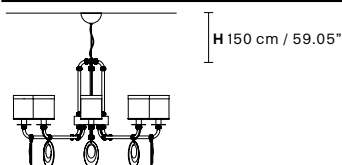

Family

Suspension

Applique

Standard cables for all suspensions

OLYMPIA RD 8

Ø 92 cm / 36.22"
H 64 cm / 25.19"

USA 8×E12×40 W max
(not included)

Paralumi/Shade SHA/14/IV

OLYMPIA RD 12

Ø 140 cm / 55.11"
H 67 cm / 26.37"

USA 12×E12×40 W max
(not included)

Paralumi/Shade SHA/14/IV

OLYMPIA RD 15

Ø 105 cm / 41.33"
H 84 cm / 33.07"

USA 15×E12×40 W max
(not included)

Paralumi/Shade SHA/14/IV

OLYMPIA ELLIPSE 8

L 120 cm / 47.24"
SP 70 cm / 27.55"
H 64 cm / 25.19"

USA 8×E12×40 W max
(not included)

Paralumi/Shade SHA/14/IV

OLYMPIA ELLIPSE 12

L 160 cm / 62.99"
SP 90 cm / 35.43"
H 64 cm / 25.19"

USA 12×E12×40 W max
(not included)

Paralumi/Shade SHA/14/IV

OLYMPYA A1

OLYMPYA A2

L 12.5 cm / 4.92"
SP 18 cm / 7.08"
H 38 cm / 14.96"

L 31 cm / 12.20"
SP 16 cm / 6.29"
H 38 cm / 14.96"

USA 1×E12×40 W max
(not included)

USA 2×E12×40 W max
(not included)