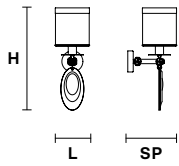

OLYMPIA RD 12

Ø 140 cm / 55.11"
H 67 cm / 26.37"

USA 12×E12×40 W max
(not included)

Paralumi/Shade SHA/14/IV

OLYMPIA RD 15

Ø 105 cm / 41.33"
H 84 cm / 33.07"

USA 15×E12×40 W max
(not included)

Paralumi/Shade SHA/14/IV

OLYMPIA ELLIPSE 8

L 120 cm / 47.24"
SP 70 cm / 27.55"
H 64 cm / 25.19"

USA 8×E12×40 W max
(not included)

Paralumi/Shade SHA/14/IV

OLYMPIA ELLIPSE 12

L 160 cm / 62.99"
SP 90 cm / 35.43"
H 64 cm / 25.19"

USA 12×E12×40 W max
(not included)

Paralumi/Shade SHA/14/IV

OLYMPYA A1

OLYMPYA A2

L 12.5 cm / 4.92"
SP 18 cm / 7.08"
H 38 cm / 14.96"

L 31 cm / 12.20"
SP 16 cm / 6.29"
H 38 cm / 14.96"

USA 1×E12×40 W max
(not included)

USA 2×E12×40 W max
(not included)