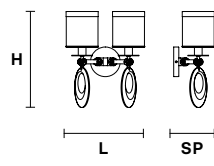

OLYMPIA RD 12

Ø 140 cm / 55.11"
H 67 cm / 26.37"

USA 12×E12×40 W max
(not included)

Paralumi/Shade SHA/14/IV

OLYMPIA RD 15

Ø 105 cm / 41.33"
H 84 cm / 33.07"

USA 15×E12×40 W max
(not included)

Paralumi/Shade SHA/14/IV

OLYMPIA ELLIPSE 8

L 120 cm / 47.24"
SP 70 cm / 27.55"
H 64 cm / 25.19"

USA 8×E12×40 W max
(not included)

Paralumi/Shade SHA/14/IV

OLYMPIA ELLIPSE 12

L 160 cm / 62.99"
SP 90 cm / 35.43"
H 64 cm / 25.19"

USA 12×E12×40 W max
(not included)

Paralumi/Shade SHA/14/IV

OLYMPYA A1

OLYMPYA A2

L 12.5 cm / 4.92"
SP 18 cm / 7.08"
H 38 cm / 14.96"

L 31 cm / 12.20"
SP 16 cm / 6.29"
H 38 cm / 14.96"

USA 1×E12×40 W max
(not included)

USA 2×E12×40 W max
(not included)