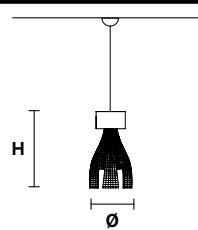

TECHNICAL INFORMATION		SHADE
Ø	110 cm / 43.30"	SAT17/ECRU
H	55 cm / 21.65"	
10×E12×40 W max (not included)		

ISBEL 6

Chandelier

TECHNICAL INFORMATION		SHADE
Ø	80 cm / 31.49"	SAT17/ECRU
H	51 cm / 20.07"	
6×E12×40 W max (not included)		

ISBEL 12 BIL

Chandelier

TECHNICAL INFORMATION		SHADE
L	123 cm / 48.42"	SAT17/ECRU
SP	70 cm / 27.56"	
H	37 cm / 14.57"	
12×E12×40 W max (not included)		

ISBEL S1

Suspension

TECHNICAL INFORMATION	
Ø	28 cm / 11.02"
H	45 cm / 17.71"
1×E26×60 W max (not included)	

ISBEL PL6

Ceiling

CE

TECHNICAL INFORMATION

Ø 65 cm / 25.59"

H 30 cm / 11.81"

6×E26×60 W max
(not included)

ISBEL A3

Applique

TECHNICAL INFORMATION

L 27 cm / 10.63"

SP 15 cm / 5.90"

H 50 cm / 19.68"

3×E12×40 W max

(not included)