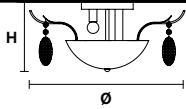

ISBEL 12 BIL

Chandelier

TECHNICAL INFORMATION		SHADE
L	123 cm / 48.42"	SAT17/ECRU
SP	70 cm / 27.56"	
H	37 cm / 14.57"	
12×E12×40 W max (not included)		

ISBEL S1

Suspension

TECHNICAL INFORMATION	
Ø	28 cm / 11.02"
H	45 cm / 17.71"
1×E26×60 W max (not included)	

ISBEL PL6

Ceiling

CE

TECHNICAL INFORMATION

Ø 65 cm / 25.59"

H 30 cm / 11.81"

6×E26×60 W max
(not included)

ISBEL A3

Applique

TECHNICAL INFORMATION

L 27 cm / 10.63"

SP 15 cm / 5.90"

H 50 cm / 19.68"

3×E12×40 W max

(not included)