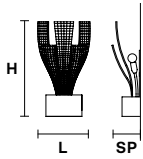

TECHNICAL INFORMATION		SHADE
Ø	110 cm / 43.30"	SAT17/ECRU
H	55 cm / 21.65"	
10×E12×40 W max (not included)		

ISBEL 6

Chandelier

TECHNICAL INFORMATION		SHADE
Ø	80 cm / 31.49"	SAT17/ECRU
H	51 cm / 20.07"	
6×E12×40 W max (not included)		

ISBEL 12 BIL

Chandelier

TECHNICAL INFORMATION		SHADE
L	123 cm / 48.42"	SAT17/ECRU
SP	70 cm / 27.56"	
H	37 cm / 14.57"	
12×E12×40 W max (not included)		

ISBEL S1

Suspension

TECHNICAL INFORMATION	
Ø	28 cm / 11.02"
H	45 cm / 17.71"
1×E26×60 W max (not included)	

ISBEL PL6

Ceiling

CE

TECHNICAL INFORMATION

Ø 65 cm / 25.59"

H 30 cm / 11.81"

6×E26×60 W max
(not included)

ISBEL A3

Applique

TECHNICAL INFORMATION

L 27 cm / 10.63"

SP 15 cm / 5.90"

H 50 cm / 19.68"

3×E12×40 W max

(not included)