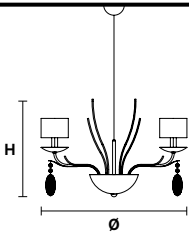

ISBEL 10

Chandelier

TECHNICAL INFORMATION		SHADE
Ø	110 cm / 43.30"	SAT17/ECRU
H	55 cm / 21.65"	
10×E12×40 W max (not included)