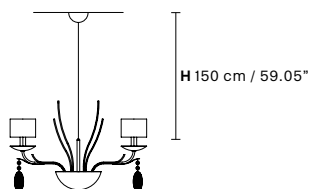

Standard cables for all chandeliers/suspensions