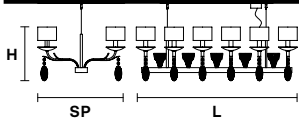

TECHNICAL INFORMATION		SHADE
Ø	110 cm / 43.30"	SAT17/ECRU
H	55 cm / 21.65"	
10×E12×40 W max (not included)		

ISBEL 6

Chandelier

TECHNICAL INFORMATION		SHADE
Ø	80 cm / 31.49"	SAT17/ECRU
H	51 cm / 20.07"	
6×E12×40 W max (not included)		

ISBEL 12 BIL

Chandelier

TECHNICAL INFORMATION		SHADE
L	123 cm / 48.42"	SAT17/ECRU
SP	70 cm / 27.56"	
H	37 cm / 14.57"	
12×E12×40 W max (not included)		

ISBEL S1

Suspension

TECHNICAL INFORMATION	
Ø	28 cm / 11.02"
H	45 cm / 17.71"
1×E26×60 W max (not included)	

Applique

TECHNICAL INFORMATION

L 27 cm / 10.63"

SP 15 cm / 5.90"

H 50 cm / 19.68"

3×E12×40 W max

(not included)