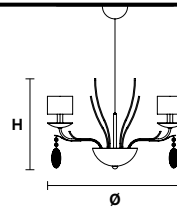

TECHNICAL INFORMATION		SHADE
Ø	110 cm / 43.30"	SAT17/ECRU
H	55 cm / 21.65"	
10×E12×40 W max (not included)		

ISBEL 6

Chandelier

TECHNICAL INFORMATION		SHADE
Ø	80 cm / 31.49"	SAT17/ECRU
H	51 cm / 20.07"	
6×E12×40 W max (not included)		

ISBEL 12 BIL

Chandelier

TECHNICAL INFORMATION		SHADE
L	123 cm / 48.42"	SAT17/ECRU
SP	70 cm / 27.56"	
H	37 cm / 14.57"	
12×E12×40 W max (not included)		

ISBEL S1

Suspension

TECHNICAL INFORMATION	
Ø	28 cm / 11.02"
H	45 cm / 17.71"
1×E26×60 W max (not included)	

ISBEL PL6

Ceiling

CE

TECHNICAL INFORMATION

Ø 65 cm / 25.59"

H 30 cm / 11.81"

6×E26×60 W max
(not included)

ISBEL A3

Applique

TECHNICAL INFORMATION

L 27 cm / 10.63"

SP 15 cm / 5.90"

H 50 cm / 19.68"

3×E12×40 W max

(not included)