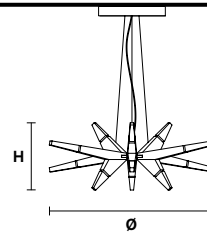

W01 Rovere

W03 Wengé

Family

Suspension

Standard cables for all suspensions

FLASHWOOD S12 140

Suspension

TECHNICAL INFORMATION

Ø 140 cm / 55.12"

H 55 cm / 21.65"

LED x 32,4 W CRI>90
3000 K - 4480 Nominal lm
Dimmable: 0 - 10 V

FLASHWOOD S12 90

Suspension

TECHNICAL INFORMATION

Ø 90 cm / 35.43"

H 35 cm / 13.77"