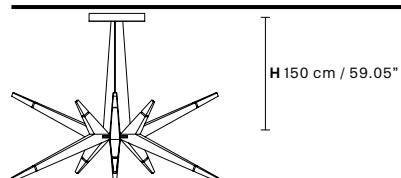

Standard cables for all suspensions