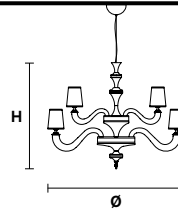

#### Floor lamp

### Standard cables/chain for all chandeliers

H 150 cm / 59.05"  
Only for Darshan 8+4, Darshan 6

H 50 cm / 19.68"  
Only for Darshan 12+6

**DARSHAN 12+6**

**Chandelier**

TECHNICAL INFORMATION		SHADE
Ø	150 cm / 59.06"	L01/13.5
H	90 cm / 35.43"	L05/13.5
		L04/13.5

18×E12×40 W max  
(not included)

**DARSHAN 8+4**

**Chandelier**

TECHNICAL INFORMATION		SHADE
Ø	110 cm / 43.31"	L01/13.5
H	75 cm / 29.53"	L05/13.5
		L04/13.5

12×E12×40 W max  
(not included)

**DARSHAN 6**

**Chandelier**

TECHNICAL INFORMATION		SHADE
Ø	80 cm / 31.50"	L01/13.5
H	47 cm / 18.50"	L05/13.5
		L04/13.5

6×E12×40 W max  
(not included)

**DARSHAN A1**

**Applique** 

TECHNICAL INFORMATION		SHADE
<b>L</b>	16 cm / 6.29"	L01/16
<b>SP</b>	9 cm / 3.54"	L05/16
<b>H</b>	13 cm / 5.11"	L04/16
.....		
1×E12×40 W max (not included)		