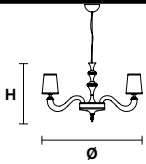

### Standard cables/chain for all chandeliers

H 150 cm / 59.05"  
Only for Darshan 8+4, Darshan 6

H 50 cm / 19.68"  
Only for Darshan 12+6

**DARSHAN 12+6**

**Chandelier**

TECHNICAL INFORMATION		SHADE
Ø	150 cm / 59.06"	L01/13.5
H	90 cm / 35.43"	L05/13.5
		L04/13.5

18×E12×40 W max  
(not included)

**DARSHAN 8+4**

**Chandelier**

TECHNICAL INFORMATION		SHADE
Ø	110 cm / 43.31"	L01/13.5
H	75 cm / 29.53"	L05/13.5
		L04/13.5

12×E12×40 W max  
(not included)

**DARSHAN 6**

**Chandelier**

TECHNICAL INFORMATION		SHADE
Ø	80 cm / 31.50"	L01/13.5
H	47 cm / 18.50"	L05/13.5
		L04/13.5

6×E12×40 W max  
(not included)

**DARSHAN A1**

**Applique** 

TECHNICAL INFORMATION		SHADE
<b>L</b>	16 cm / 6.29"	L01/16
<b>SP</b>	9 cm / 3.54"	L05/16
<b>H</b>	13 cm / 5.11"	L04/16
.....		
1×E12×40 W max (not included)		