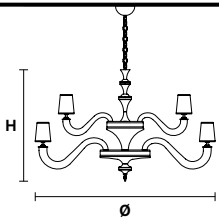

#### Floor lamp

### Standard cables/chain for all chandeliers

H 150 cm / 59.05"  
Only for Darshan 8+4, Darshan 6

H 50 cm / 19.68"  
Only for Darshan 12+6

**DARSHAN 12+6**

**Chandelier**

TECHNICAL INFORMATION		SHADE
Ø	150 cm / 59.06"	L01/13.5
H	90 cm / 35.43"	L05/13.5
		L04/13.5

18×E12×40 W max  
(not included)

**DARSHAN 8+4**

**Chandelier**

TECHNICAL INFORMATION		SHADE
Ø	110 cm / 43.31"	L01/13.5
H	75 cm / 29.53"	L05/13.5
		L04/13.5

12×E12×40 W max  
(not included)

**DARSHAN 6**

**Chandelier**

TECHNICAL INFORMATION		SHADE
Ø	80 cm / 31.50"	L01/13.5
H	47 cm / 18.50"	L05/13.5
		L04/13.5

6×E12×40 W max  
(not included)

**DARSHAN A1**

**Applique** 

TECHNICAL INFORMATION		SHADE
<b>L</b>	16 cm / 6.29"	L01/16
<b>SP</b>	9 cm / 3.54"	L05/16
<b>H</b>	13 cm / 5.11"	L04/16
.....		
1×E12×40 W max (not included)		