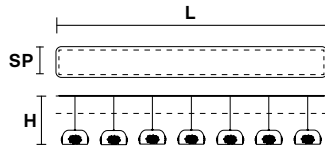

DAME C7 LN 175

TECHNICAL INFORMATION

L 175 cm / 68.89"
SP 20 cm / 7.87"
H max 130 cm / 51.18"
LED x 23,1 W CRI>90
3000 K - 3430 Nominal lm
Dimmable: 0 - 10 V