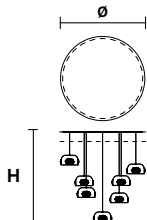

DAME C7 RD 80

TECHNICAL INFORMATION

Ø 80 cm / 31.49"
H max 130 cm / 51.18"

LED x 23,1 W CRI>90
3000 K - 3430 Nominal lm
Dimmable: 0 - 10 V