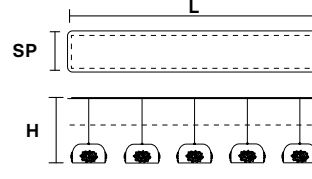

DAME C5 LN 125

TECHNICAL INFORMATION

L 125 cm / 49.21"
SP 20 cm / 7.87"
H max 130 cm / 51.18"
LED x 20 W CRI>90
3000 K - 2950 Nominal lm
Dimmable: 0 - 10 V