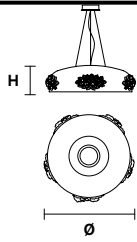

F01 Foglia oro
Gold leaf

Standard Materials : Cut Crystal

Cut Crystal

Family

Suspension

Applique

Standard cables for all suspension

H 150 cm / 59.05"
Only for Dame S80, Dame S65

H 120 cm / 47.24"
Only for Dame S18

DAME S80

Suspension

TECHNICAL INFORMATION

Ø 80 cm / 31.49"

H 26 cm / 10.23"

LED x 25,3 W CRI>90
3000 K - 3496 Nominal lm
Dimmable: 0 - 10 V

DAME S65

Ø 18 cm / 7.08"

H 9.5 cm / 3.74"

LED x 4 W CRI>90
3000 K - 590 Nominal lm
Dimmable: 0 - 10 V

DAME C3 LN 75

TECHNICAL INFORMATION

L 75 cm / 29.52"
SP 20 cm / 7.87"
H max 130 cm / 51.18"
 LED x 12 W CRI>90
 3000 K - 1770 Nominal lm
Dimmable: 0 - 10 V

Applique

TECHNICAL INFORMATION

L	20 cm / 7.87"
SP	23 cm / 9.06"
H	14 cm / 5.51"

UP: LED x 3 W CRI>90
3000 K - 425 Nominal lm
DOWN: LED x 3 W CRI>90
3000 K - 425 Nominal lm
Dimmable: 0 - 10 V