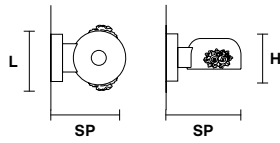

DAME C3 RD 40

TECHNICAL INFORMATION

Ø 40 cm / 15.74"
H max 130 cm / 51.18"

LED x 12 W CRI>90
 3000 K - 1770 Nominal lm
Dimmable: 0 - 10 V

DAME C5 RD 60

TECHNICAL INFORMATION

Ø 60 cm / 23.62"
H max 130 cm / 51.18"

Applique

TECHNICAL INFORMATION

L	20 cm / 7.87"
SP	23 cm / 9.06"
H	14 cm / 5.51"

UP: LED x 3 W CRI>90
3000 K - 425 Nominal lm
DOWN: LED x 3 W CRI>90
3000 K - 425 Nominal lm
Dimmable: 0 - 10 V