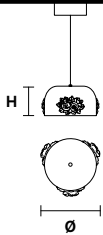

H 120 cm / 47.24"
Only for Dame S18

DAME S80

Suspension

TECHNICAL INFORMATION

Ø 80 cm / 31.49"

H 26 cm / 10.23"

LED x 25,3 W CRI>90
3000 K - 3496 Nominal lm
Dimmable: 0 - 10 V

DAME S65

Suspension

TECHNICAL INFORMATION

Ø 65 cm / 25.59"

H 26 cm / 10.23"

LED x 13 W CRI>90
3000 K - 1840 Nominal lm
Dimmable: 0 - 10 V

DAME S18

Suspension

TECHNICAL INFORMATION

Ø 18 cm / 7.08"

H 9.5 cm / 3.74"

LED x 4 W CRI>90
3000 K - 590 Nominal lm
Dimmable: 0 - 10 V

DAME C3 LN 75

TECHNICAL INFORMATION

L 75 cm / 29.52"
SP 20 cm / 7.87"
H max 130 cm / 51.18"
 LED x 12 W CRI>90
 3000 K - 1770 Nominal lm
Dimmable: 0 - 10 V

DAME C5 LN 125

TECHNICAL INFORMATION

L 125 cm / 49.21"
SP 20 cm / 7.87"
H max 130 cm / 51.18"
 LED x 20 W CRI>90
 3000 K - 2950 Nominal lm
Dimmable: 0 - 10 V

DAME C7 LN 175

TECHNICAL INFORMATION

L 175 cm / 68.89"
SP 20 cm / 7.87"
H max 130 cm / 51.18"
 LED x 23,1 W CRI>90
 3000 K - 3430 Nominal lm
Dimmable: 0 - 10 V