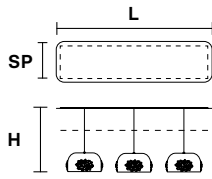

H 120 cm / 47.24"
Only for Dame S18

DAME S80

Suspension

TECHNICAL INFORMATION

Ø 80 cm / 31.49"

H 26 cm / 10.23"

LED x 25,3 W CRI>90
3000 K - 3496 Nominal lm
Dimmable: 0 - 10 V

DAME S65

Suspension

TECHNICAL INFORMATION

Ø 65 cm / 25.59"

H 26 cm / 10.23"

LED x 13 W CRI>90
3000 K - 1840 Nominal lm
Dimmable: 0 - 10 V

DAME S18

Suspension

TECHNICAL INFORMATION

Ø 18 cm / 7.08"

H 9.5 cm / 3.74"

LED x 4 W CRI>90
3000 K - 590 Nominal lm
Dimmable: 0 - 10 V

DAME C3 LN 75

TECHNICAL INFORMATION

L 75 cm / 29.52"
SP 20 cm / 7.87"
H max 130 cm / 51.18"
 LED x 12 W CRI>90
 3000 K - 1770 Nominal lm
Dimmable: 0 - 10 V