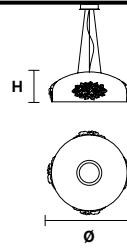

H 120 cm / 47.24"
Only for Dame S18

DAME S80

Suspension

TECHNICAL INFORMATION

Ø 80 cm / 31.49"

H 26 cm / 10.23"

LED x 25,3 W CRI>90
3000 K - 3496 Nominal lm
Dimmable: 0 - 10 V

DAME S65

Suspension

TECHNICAL INFORMATION

Ø 65 cm / 25.59"

H 26 cm / 10.23"

LED x 13 W CRI>90
3000 K - 1840 Nominal lm
Dimmable: 0 - 10 V

DAME S18

Suspension

TECHNICAL INFORMATION

Ø 18 cm / 7.08"

H 9.5 cm / 3.74"

LED x 4 W CRI>90
3000 K - 590 Nominal lm
Dimmable: 0 - 10 V

DAME C3 LN 75

TECHNICAL INFORMATION

L 75 cm / 29.52"
SP 20 cm / 7.87"
H max 130 cm / 51.18"
 LED x 12 W CRI>90
 3000 K - 1770 Nominal lm
Dimmable: 0 - 10 V

Applique

TECHNICAL INFORMATION

L	20 cm / 7.87"
SP	23 cm / 9.06"
H	14 cm / 5.51"

UP: LED x 3 W CRI>90
3000 K - 425 Nominal lm
DOWN: LED x 3 W CRI>90
3000 K - 425 Nominal lm
Dimmable: 0 - 10 V