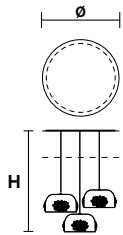

Ø 18 cm / 7.08"

H 9.5 cm / 3.74"

LED x 4 W CRI>90
3000 K - 590 Nominal lm
Dimmable: 0 - 10 V

DAME C3 LN 75

TECHNICAL INFORMATION

L 75 cm / 29.52"
SP 20 cm / 7.87"
H max 130 cm / 51.18"
 LED x 12 W CRI>90
 3000 K - 1770 Nominal lm
Dimmable: 0 - 10 V

DAME C5 LN 125

TECHNICAL INFORMATION

L 125 cm / 49.21"
SP 20 cm / 7.87"
H max 130 cm / 51.18"
 LED x 20 W CRI>90
 3000 K - 2950 Nominal lm
Dimmable: 0 - 10 V

DAME C7 LN 175

TECHNICAL INFORMATION

L 175 cm / 68.89"
SP 20 cm / 7.87"
H max 130 cm / 51.18"
 LED x 23,1 W CRI>90
 3000 K - 3430 Nominal lm
Dimmable: 0 - 10 V

DAME C3 RD 40

TECHNICAL INFORMATION

Ø 40 cm / 15.74"
H max 130 cm / 51.18"

LED x 12 W CRI>90
 3000 K - 1770 Nominal lm
Dimmable: 0 - 10 V

DAME C5 RD 60

TECHNICAL INFORMATION

Ø 60 cm / 23.62"
H max 130 cm / 51.18"

Applique

TECHNICAL INFORMATION

L	20 cm / 7.87"
SP	23 cm / 9.06"
H	14 cm / 5.51"

UP: LED x 3 W CRI>90
3000 K - 425 Nominal lm
DOWN: LED x 3 W CRI>90
3000 K - 425 Nominal lm
Dimmable: 0 - 10 V