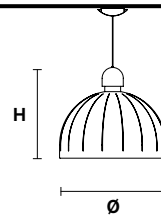

### Standard cables for all suspension

**CUPOLE S1 30**

**Suspension** 

TECHNICAL INFORMATION

Ø 30 cm / 11.81"  
H 27 cm / 10.63"

DOWN LED x 6 W CRI>90  
3000 K - 850 Nominal lm  
Dimmable: 0 - 10 V

**CUPOLE S1 50**

**Suspension** 

TECHNICAL INFORMATION

Ø 50 cm / 19.68"  
H 41 cm / 16.14"

DOWN LED x 18 W CRI>90  
3000 K - 2752 Nominal lm  
Dimmable: 0 - 10 V

**CUPOLE S1 80**

**Suspension** 

TECHNICAL INFORMATION

Ø 80 cm / 31.49"  
H 68 cm / 26.77"