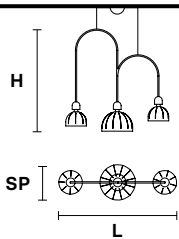

CUPOLE BIL 3

Suspension

TECHNICAL INFORMATION

L 100 cm / 39.37"
SP 30 cm / 11.81"
H 100 cm / 39.37"

DOWN LED x 18 W CRI>90
3000 K - 2550 Nominal lm
Dimmable: 0 - 10 V