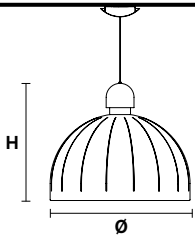

### Standard cables for all suspension

**CUPOLE S1 30**

**Suspension** 

TECHNICAL INFORMATION

Ø 30 cm / 11.81"  
H 27 cm / 10.63"

DOWN LED x 6 W CRI>90  
3000 K - 850 Nominal lm  
Dimmable: 0 - 10 V

**CUPOLE S1 50**

**Suspension** 

TECHNICAL INFORMATION

Ø 50 cm / 19.68"  
H 41 cm / 16.14"

DOWN LED x 18 W CRI>90  
3000 K - 2752 Nominal lm  
Dimmable: 0 - 10 V

**CUPOLE S1 80**

**Suspension** 

TECHNICAL INFORMATION

Ø 80 cm / 31.49"  
H 68 cm / 26.77"

TECHNICAL INFORMATION

**L** 20 cm / 7.87"  
**SP** 24.5 cm / 9.65"  
**H** 34 cm / 13.38"

**DOWN LED** X 6 W CRI>90  
 3000 K - 850 Nominal lm  
**Dimmable:** 0 - 10 V

**CUPOLE TL**

**Table lamp** 

TECHNICAL INFORMATION