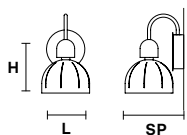

**CUPOLE ANG 3**

**Suspension** 

TECHNICAL INFORMATION

L 60 cm / 23.62"  
SP 65 cm / 25.59"  
H 100 cm / 39.37"

DOWN LED x 18 W CRI>90  
3000 K - 2550 Nominal lm  
Dimmable: 0 - 10 V

**CUPOLE A**

**Applique** 

TECHNICAL INFORMATION

**L** 20 cm / 7.87"  
**SP** 24.5 cm / 9.65"  
**H** 34 cm / 13.38"

**DOWN LED** X 6 W CRI>90  
 3000 K - 850 Nominal lm  
**Dimmable:** 0 - 10 V

**CUPOLE TL**

**Table lamp** 

TECHNICAL INFORMATION