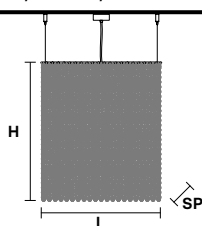

CUBO S/LONG/L

Suspension RECTANGULAR

TECHNICAL INFORMATIONS

L 50 cm / 19.68"
SP 25 cm / 9.84"
H 60 cm / 23.62"

12×E12×40 W max
(not included)