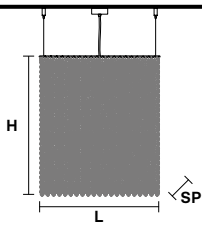

CUBO S/LONG/C

Suspension RECTANGULAR

TECHNICAL INFORMATIONS

L 50 cm / 19.68"
SP 12.5 cm / 4.92"
H 60 cm / 23.62"

7×E12×40 W max
(not included)