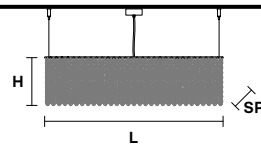

CUBO S/LONG/D

Suspension RECTANGULAR

TECHNICAL INFORMATIONS

L 75 cm / 29.52"
SP 12.5 cm / 4.92"
H 20 cm / 7.87"

5×E12×40 W max
(not included)