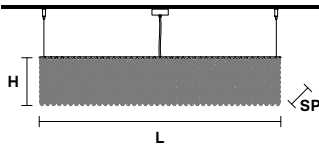

TECHNICAL INFORMATION

L 100 cm / 39.37"
SP 50 cm / 19.68"
H 20 cm / 7.87"

12×E12×40 W max
(not included)