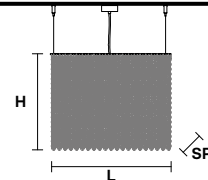

**CUBO S/SQUARE/LARGE 20** Suspension ■ SQUARE ©

TECHNICAL INFORMATIONS

**L** 50 cm / 19.68"  
**SP** 50 cm / 19.68"  
**H** 20 cm / 7.87"

12×E12×40 W max  
 (not included)

**CUBO S/SQUARE/LARGE 40** Suspension ■ SQUARE ©

TECHNICAL INFORMATIONS

**L** 50 cm / 19.68"  
**SP** 50 cm / 19.68"  
**H** 40 cm / 15.74"

12×E12×40 W max  
 (not included)

**CUBO S/LONG/A**

**Suspension** RECTANGULAR

TECHNICAL INFORMATIONS

**L** 50 cm / 19.68"  
**SP** 12.5 cm / 4.92"  
**H** 20 cm / 7.87"