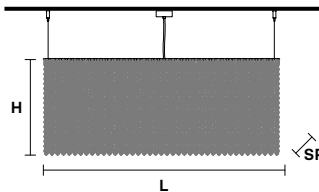

CUBO S/LONG/H

Suspension RECTANGULAR

TECHNICAL INFORMATIONS

L 100 cm / 39.37"
SP 12.5 cm / 4.92"
H 40 cm / 15.74"

11×E12×40 W max
(not included)