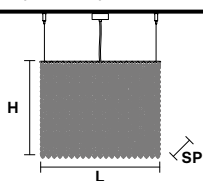

CUBO S/LONG/K

Suspension RECTANGULAR

TECHNICAL INFORMATIONS

L 50 cm / 19.68"
SP 25 cm / 9.84"
H 40 cm / 15.74"

12×E12×40 W max
(not included)