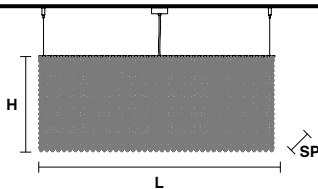

TECHNICAL INFORMATION

L 100 cm / 39.37"
SP 25 cm / 9.84"
H 40 cm / 15.74"

18×E12×40 W max
(not included)