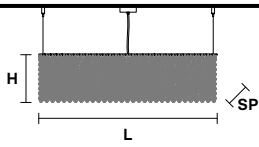

CUBO S/LONG/M

Suspension **RECTANGULAR**

TECHNICAL INFORMATION

L 75 cm / 29.52"
SP 25 cm / 9.84"
H 20 cm / 7.87"

9×E12×40 W max
(not included)