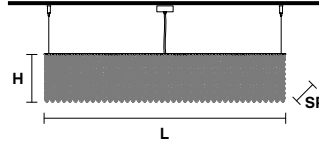

TECHNICAL INFORMATION

L 100 cm / 39.37"
SP 25 cm / 9.84"
H 20 cm / 7.87"

12×E12×40 W max
(not included)