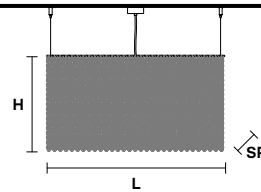

TECHNICAL INFORMATION

L 75 cm / 29.52"
SP 25 cm / 9.84"
H 40 cm / 15.74"

17×E12×40 W max
(not included)