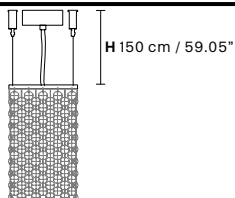

Standard cables for all suspensions