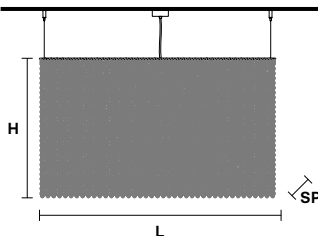

**L** 75 cm / 29.52"  
**SP** 12.5 cm / 4.92"  
**H** 20 cm / 7.87"

5×E12×40 W max  
 (not included)

**CUBO S/LONG/E**

**Suspension** RECTANGULAR

TECHNICAL INFORMATIONS

**L** 75 cm / 29.52"  
**SP** 12.5 cm / 4.92"  
**H** 40 cm / 15.74"

**Suspension** RECTANGULAR

TECHNICAL INFORMATIONS

**L** 100 cm / 39.37"  
**SP** 12.5 cm / 4.92"  
**H** 20 cm / 7.87"

6×E12×40 W max  
 (not included)

**CUBO S/LONG/H**

**Suspension** RECTANGULAR

TECHNICAL INFORMATIONS

**L** 100 cm / 39.37"  
**SP** 12.5 cm / 4.92"  
**H** 40 cm / 15.74"

11×E12×40 W max  
 (not included)

**CUBO S/LONG/I**

**Suspension** RECTANGULAR

TECHNICAL INFORMATIONS

**L** 100 cm / 39.37"  
**SP** 12.5 cm / 4.92"  
**H** 60 cm / 23.62"