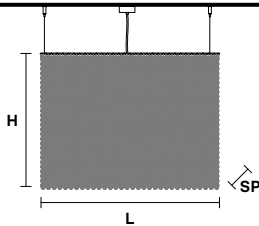

TECHNICAL INFORMATION

L 75 cm / 29.52"
SP 25 cm / 9.84"
H 60 cm / 23.62"

17×E12×40 W max
(not included)