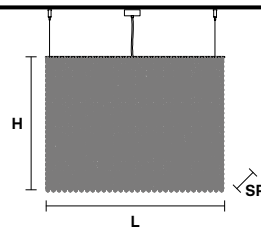

CUBO S/LONG/F

Suspension RECTANGULAR

TECHNICAL INFORMATIONS

L 75 cm / 29.52"
SP 12.5 cm / 4.92"
H 60 cm / 23.62"

9×E12×40 W max
(not included)