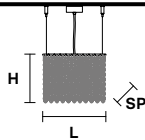

CUBO S/SQUARE/MEDIUM 20 Suspension ■ SQUARE ©

TECHNICAL INFORMATIONS

L 25 cm / 9.84"
SP 25 cm / 9.84"
H 20 cm / 7.87"

4×E12×40 W max
(not included)