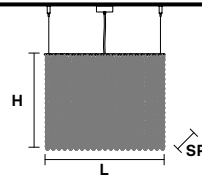

CUBO S/LONG/B

Suspension RECTANGULAR

TECHNICAL INFORMATIONS

L 50 cm / 19.68"
SP 12.5 cm / 4.92"
H 40 cm / 15.74"

7×E12×40 W max
(not included)