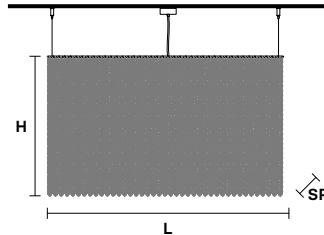

18×E12×40 W max  
 (not included)

**CUBO S/LONG/R**

Suspension **RECTANGULAR**  

TECHNICAL INFORMATION

**L** 100 cm / 39.37"  
**SP** 25 cm / 9.84"  
**H** 60 cm / 23.62"

18×E12×40 W max  
 (not included)

**CUBO S/LONG/S**