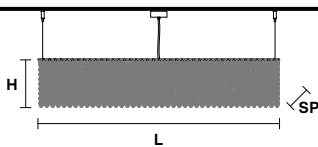

9×E12×40 W max  
 (not included)

**CUBO S/LONG/F**

**Suspension** RECTANGULAR

TECHNICAL INFORMATIONS

**L** 75 cm / 29.52"  
**SP** 12.5 cm / 4.92"  
**H** 60 cm / 23.62"

9×E12×40 W max  
 (not included)

**CUBO S/LONG/G**