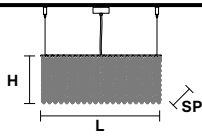

**CUBO S/SQUARE/LARGE 20** Suspension ■ SQUARE ©

TECHNICAL INFORMATIONS

**L** 50 cm / 19.68"  
**SP** 50 cm / 19.68"  
**H** 20 cm / 7.87"

12×E12×40 W max  
 (not included)

**CUBO S/SQUARE/LARGE 40** Suspension ■ SQUARE ©

TECHNICAL INFORMATIONS

**L** 50 cm / 19.68"  
**SP** 50 cm / 19.68"  
**H** 40 cm / 15.74"

12×E12×40 W max  
 (not included)

**CUBO S/LONG/A**

**Suspension** RECTANGULAR

TECHNICAL INFORMATIONS

**L** 50 cm / 19.68"  
**SP** 12.5 cm / 4.92"  
**H** 20 cm / 7.87"