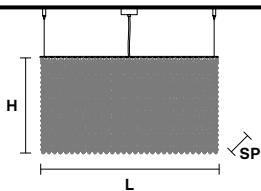

CUBO S/LONG/E

Suspension RECTANGULAR

TECHNICAL INFORMATIONS

L 75 cm / 29.52"
SP 12.5 cm / 4.92"
H 40 cm / 15.74"

9×E12×40 W max
(not included)