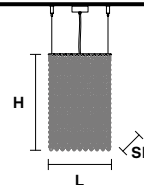

TECHNICAL INFORMATIONS

**L** 12.5 cm / 4.92"  
**SP** 12.5 cm / 4.92"  
**H** 60 cm / 23.62"

3×E12×40 W max  
 (not included)

**CUBO S/SQUARE/SMALL 80** Suspension ■ SQUARE ©

TECHNICAL INFORMATIONS

**L** 12.5 cm / 4.92"  
**SP** 12.5 cm / 4.92"  
**H** 80 cm / 31.49"

3×E12×40 W max  
 (not included)

**CUBO S/SQUARE/MEDIUM 20** Suspension ■ SQUARE ©

TECHNICAL INFORMATIONS

**L** 25 cm / 9.84"  
**SP** 25 cm / 9.84"  
**H** 20 cm / 7.87"

4×E12×40 W max  
 (not included)

**CUBO S/SQUARE/MEDIUM 40** Suspension ■ SQUARE ©