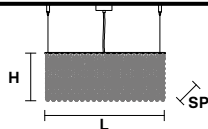

CUBO S/SQUARE/LARGE 20 Suspension ■ SQUARE ©

TECHNICAL INFORMATIONS

L 50 cm / 19.68"
SP 50 cm / 19.68"
H 20 cm / 7.87"

12×E12×40 W max
(not included)