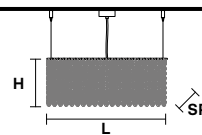

CUBO S/LONG/J

Suspension RECTANGULAR

TECHNICAL INFORMATIONS

L 50 cm / 19.68"
SP 25 cm / 9.84"
H 20 cm / 7.87"

8×E12×40 W max
(not included)