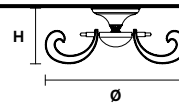

* Candle shape necessary for lampshades

CRISTALIS PL24

Ceiling

CE

TECHNICAL INFORMATION

Ø 110 cm / 43.31"

H 50 cm / 19.69"

24×G9×40 W max
(not included)

CRISTALIS PL12

Ceiling

CE

TECHNICAL INFORMATION

Ø 85 cm / 33.46"

H 40 cm / 15.75"

12×G9×40 W max
(not included)

CRISTALIS A1

TECHNICAL INFORMATION	
Ø	25 cm / 9.84"
H	42 cm / 16.53"
1×E12×40 W max (not included)	

* ETL only for US market.