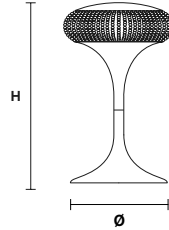

* Candle shape necessary for lampshades

CRISTALIS PL24

Ceiling

CE

TECHNICAL INFORMATION

Ø 110 cm / 43.31"

H 50 cm / 19.69"

24×G9×40 W max
(not included)

Applique

CE®

TECHNICAL INFORMATION		SHADE
L	14 cm / 5.51"	SAT/13/ECRU
SP	15 cm / 5.91"	
H	45 cm / 17.72"	
1×E12×40 W max* (not included)		

* Candle shape necessary for lampshades

CRISTALIS A2

Applique

CE®*

TECHNICAL INFORMATION		SHADE
L	30 cm / 11.81"	SAT/13/ECRU
SP	15 cm / 5.91"	
H	45 cm / 17.72"	
2×E12×40 W max* (not included)		

* Candle shape necessary for lampshades

CRISTALIS TL1 P

Table lamp

CE®

TECHNICAL INFORMATION	
Ø	17 cm / 6.69"
H	30 cm / 11.81"
1×E12×40 W max (not included)	

CRISTALIS TL1 G

Table lamp

CE®*

TECHNICAL INFORMATION	
Ø	25 cm / 9.84"
H	42 cm / 16.53"
1×E12×40 W max (not included)	

* ETL only for US market.