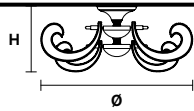

TECHNICAL INFORMATION		SHADE
Ø	115 cm / 45.28"	SAT/14/ECRU
H	70 cm / 27.56"	
12×E12×40 W max* (not included)		

* Candle shape necessary for lampshades

CRISTALIS 8

Chandelier

TECHNICAL INFORMATION		SHADE
Ø	85 cm / 33.46"	SAT/14/ECRU
H	60 cm / 23.62"	
8×E12×40 W max* (not included)		

* Candle shape necessary for lampshades

CRISTALIS PL24

Ceiling

CE

TECHNICAL INFORMATION

Ø 110 cm / 43.31"

H 50 cm / 19.69"

24×G9×40 W max
(not included)

TECHNICAL INFORMATION	
Ø	25 cm / 9.84"
H	42 cm / 16.53"
1×E12×40 W max (not included)	

* ETL only for US market.