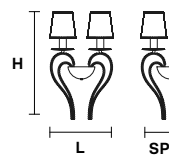

CRISTALIS PL12

Ceiling

CE

TECHNICAL INFORMATION

Ø 85 cm / 33.46"

H 40 cm / 15.75"

12×G9×40 W max
(not included)

CRISTALIS A1

Applique

CE®

TECHNICAL INFORMATION		SHADE
L	14 cm / 5.51"	SAT/13/ECRU
SP	15 cm / 5.91"	
H	45 cm / 17.72"	
1×E12×40 W max* (not included)		

* Candle shape necessary for lampshades

CRISTALIS A2

Applique

CE®*

TECHNICAL INFORMATION		SHADE
L	30 cm / 11.81"	SAT/13/ECRU
SP	15 cm / 5.91"	
H	45 cm / 17.72"	
2×E12×40 W max* (not included)		

* Candle shape necessary for lampshades

CRISTALIS TL1 P

Table lamp

CE®

TECHNICAL INFORMATION	
Ø	17 cm / 6.69"
H	30 cm / 11.81"
1×E12×40 W max (not included)	

CRISTALIS TL1 G

Table lamp

CE®*

TECHNICAL INFORMATION	
Ø	25 cm / 9.84"
H	42 cm / 16.53"
1×E12×40 W max (not included)	

* ETL only for US market.