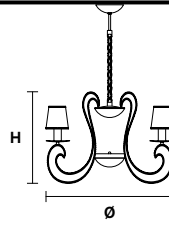

TECHNICAL INFORMATION		SHADE
Ø	115 cm / 45.28"	SAT/14/ECRU
H	70 cm / 27.56"	
12×E12×40 W max* (not included)		

* Candle shape necessary for lampshades

CRISTALIS 8

Chandelier

TECHNICAL INFORMATION		SHADE
Ø	85 cm / 33.46"	SAT/14/ECRU
H	60 cm / 23.62"	
8×E12×40 W max* (not included)		

* Candle shape necessary for lampshades

CRISTALIS PL24

Ceiling

CE

TECHNICAL INFORMATION

Ø 110 cm / 43.31"

H 50 cm / 19.69"

24×G9×40 W max
(not included)

* Candle shape necessary for lampshades

CRISTALIS TL1 P

Table lamp

CE®

TECHNICAL INFORMATION	
Ø	17 cm / 6.69"
H	30 cm / 11.81"
1×E12×40 W max (not included)	

CRISTALIS TL1 G

Table lamp

CE®*

TECHNICAL INFORMATION	
Ø	25 cm / 9.84"
H	42 cm / 16.53"
1×E12×40 W max (not included)	

* ETL only for US market.