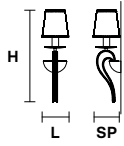

* Candle shape necessary for lampshades

CRISTALIS PL24

Ceiling

CE

TECHNICAL INFORMATION

Ø 110 cm / 43.31"

H 50 cm / 19.69"

24×G9×40 W max
(not included)

CRISTALIS PL12

Ceiling

CE

TECHNICAL INFORMATION

Ø 85 cm / 33.46"

H 40 cm / 15.75"

12×G9×40 W max
(not included)

CRISTALIS A1

Applique

CE®

TECHNICAL INFORMATION		SHADE
L	14 cm / 5.51"	SAT/13/ECRU
SP	15 cm / 5.91"	
H	45 cm / 17.72"	
1×E12×40 W max* (not included)		

* Candle shape necessary for lampshades

CRISTALIS A2

Applique

CE®*

TECHNICAL INFORMATION		SHADE
L	30 cm / 11.81"	SAT/13/ECRU
SP	15 cm / 5.91"	
H	45 cm / 17.72"	
2×E12×40 W max* (not included)		

TECHNICAL INFORMATION	
Ø	25 cm / 9.84"
H	42 cm / 16.53"
1×E12×40 W max (not included)	

* ETL only for US market.