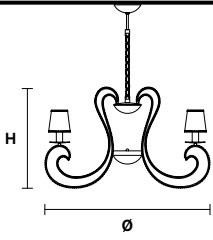

TECHNICAL INFORMATION		SHADE
Ø	115 cm / 45.28"	SAT/14/ECRU
H	70 cm / 27.56"	
12×E12×40 W max* (not included)		

* Candle shape necessary for lampshades

CRISTALIS 8

Chandelier

TECHNICAL INFORMATION		SHADE
Ø	85 cm / 33.46"	SAT/14/ECRU
H	60 cm / 23.62"	
8×E12×40 W max* (not included)		

* Candle shape necessary for lampshades

CRISTALIS PL24

Ceiling

CE

TECHNICAL INFORMATION

Ø 110 cm / 43.31"

H 50 cm / 19.69"

24×G9×40 W max
(not included)

* Candle shape necessary for lampshades

CRISTALIS TL1 P

Table lamp

CE®

TECHNICAL INFORMATION	
Ø	17 cm / 6.69"
H	30 cm / 11.81"
1×E12×40 W max (not included)	

CRISTALIS TL1 G

Table lamp

CE®*

TECHNICAL INFORMATION	
Ø	25 cm / 9.84"
H	42 cm / 16.53"
1×E12×40 W max (not included)	

* ETL only for US market.