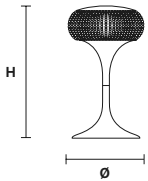

CRISTALIS PL12

Ceiling

CE

TECHNICAL INFORMATION

Ø 85 cm / 33.46"

H 40 cm / 15.75"

12×G9×40 W max
(not included)

CRISTALIS A1

Applique

CE®

TECHNICAL INFORMATION		SHADE
L	14 cm / 5.51"	SAT/13/ECRU
SP	15 cm / 5.91"	
H	45 cm / 17.72"	
1×E12×40 W max* (not included)		

* Candle shape necessary for lampshades

CRISTALIS A2

Applique

CE®*

TECHNICAL INFORMATION		SHADE
L	30 cm / 11.81"	SAT/13/ECRU
SP	15 cm / 5.91"	
H	45 cm / 17.72"	
2×E12×40 W max* (not included)		

* Candle shape necessary for lampshades

CRISTALIS TL1 P

Table lamp

CE®

TECHNICAL INFORMATION	
Ø	17 cm / 6.69"
H	30 cm / 11.81"
1×E12×40 W max (not included)	

CRISTALIS TL1 G

Table lamp

CE®*

TECHNICAL INFORMATION	
Ø	25 cm / 9.84"
H	42 cm / 16.53"
1×E12×40 W max (not included)	

* ETL only for US market.