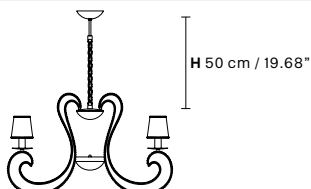

Standard chain for all chandeliers